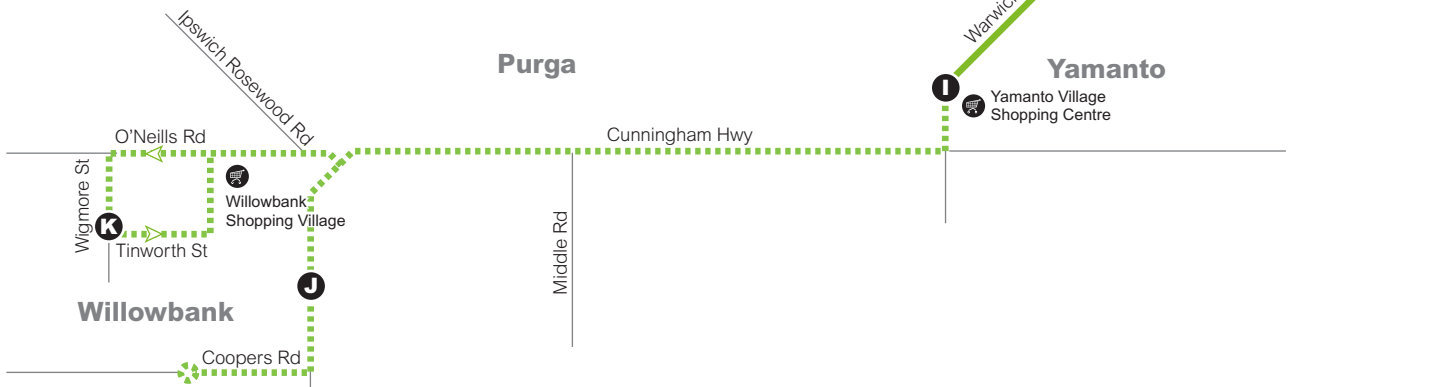

Route map

Key

- route 515
- occasional service
- timing points
- bus interchange
- train line & station
- school
- university/TAFE
- shops
- hospital
- tourist attraction

Diagrammatic map - not to scale

Zone 3

To Rosewood

Wulkuraka station

Thomas St station

Ipswich station To Brisbane CBD

Route 515

Servicing

- Brassall
- Riverlink Shopping Centre
- North Ipswich
- Ipswich
- Churchill
- Yamanto
- Willowbank

Monday to Friday