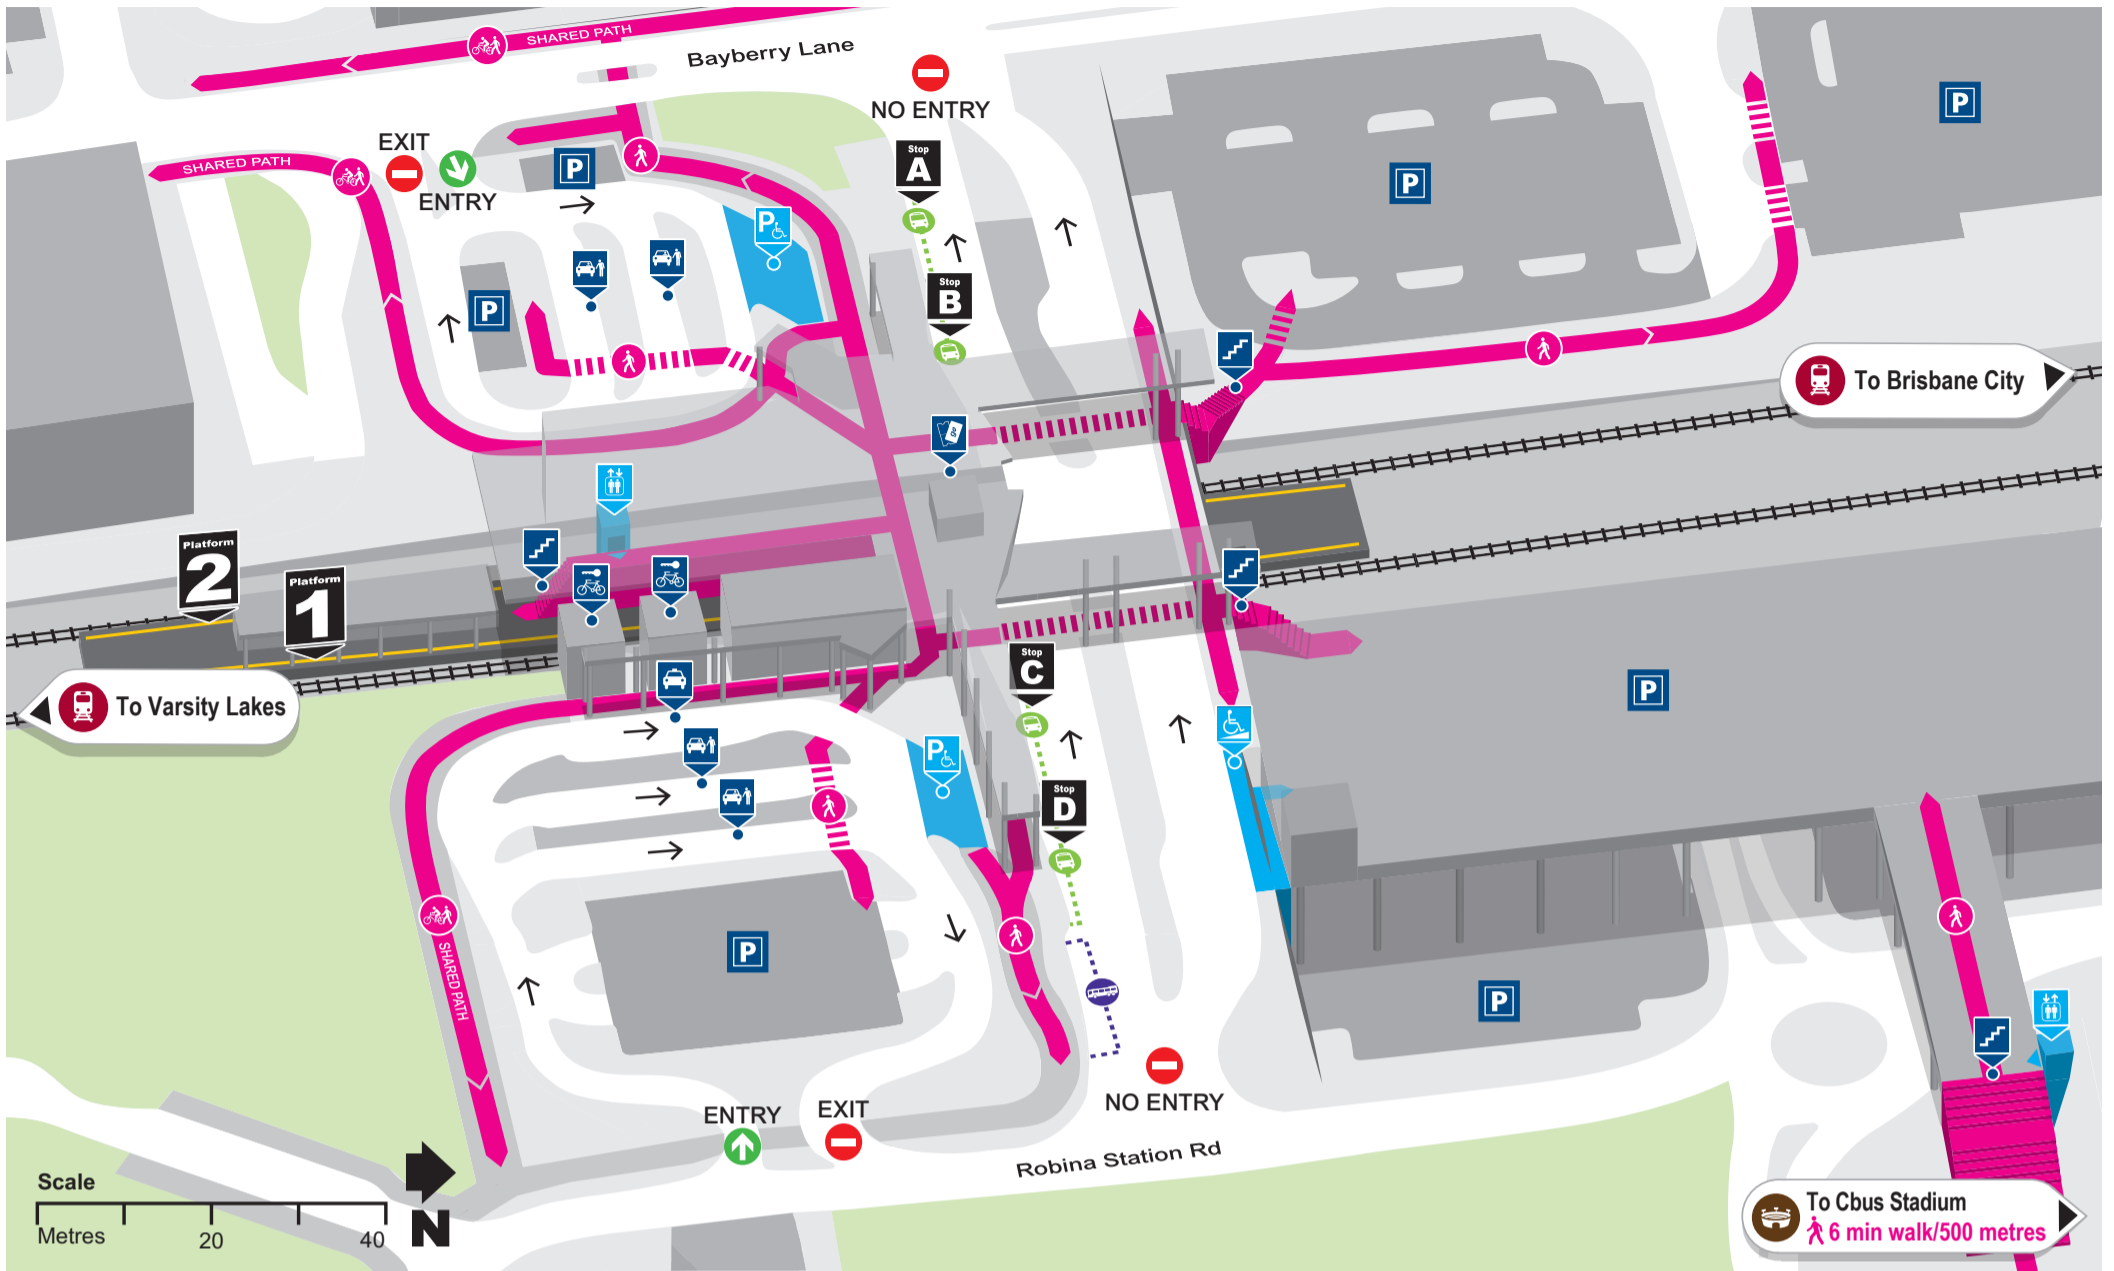

Robina station locality map

Effective May 2018

Download the MyTransLink app, visit translink.com.au or call 13 12 30