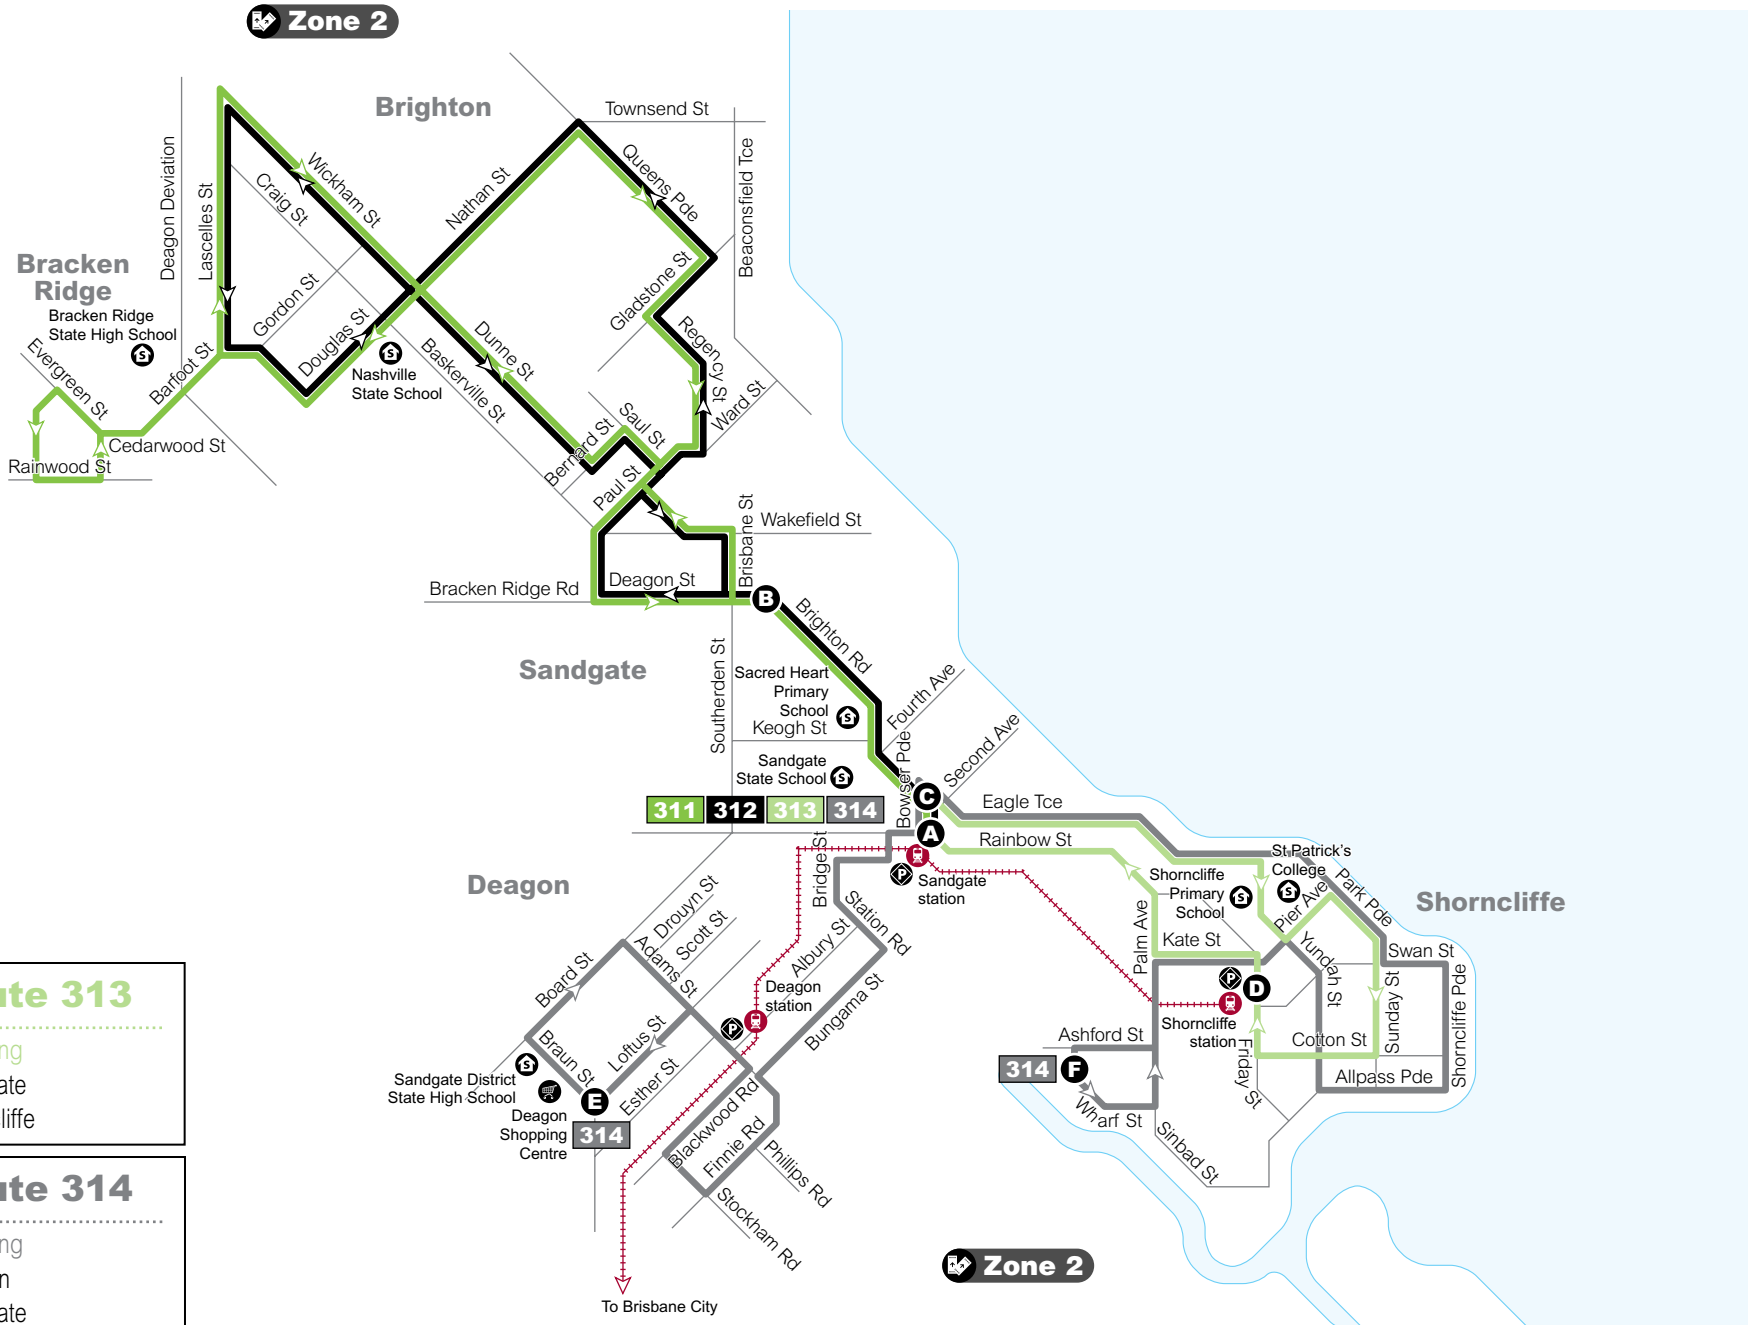

- Further conditions apply for single tickets. Passengers travelling through 4 zones or more will have their final transfer time extended a further 90 minutes in addition to the two hours.

311 Sandgate to Bracken Ridge (loop)

312 Sandgate to Brighton (loop)

313 Sandgate to Shorncliffe (loop)

314 Deagon to Shorncliffe (loop)

Effective from 9 January 2017

Route descriptions

311 Sandgate to Bracken Ridge (loop) servicing Sandgate, Brighton, Bracken Ridge and back to Sandgate. Operates Monday to Friday only.

312 Sandgate to Brighton (loop) servicing Sandgate, Brighton and back to Sandgate. Operates Monday to Friday only.

313 Sandgate to Shorncliffe (loop) servicing Sandgate, Shorncliffe and back to Sandgate. Operates Monday to Friday only.

Diagrammatic map - not to scale

Route 311

Servicing

- Sandgate
- Brighton
- Bracken Ridge

Route 313

Servicing

- Sandgate
- Shorncliffe

Route 312