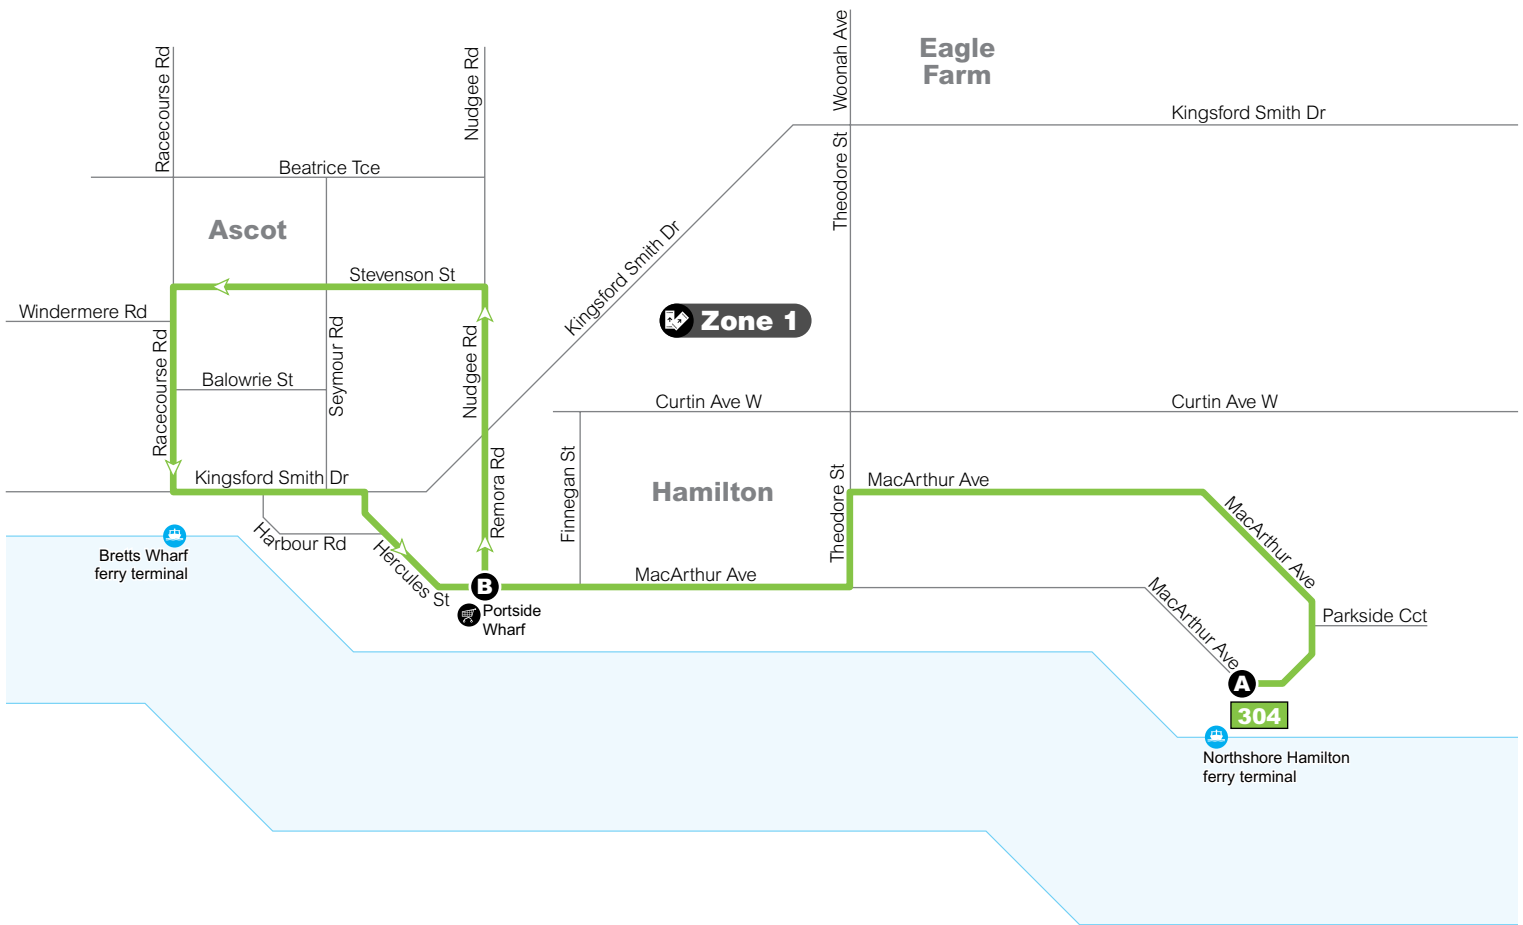

**Route
304**

Northshore Hamilton ferry terminal to Portside (loop)

servicing MacArthur Ave, Remora Rd, Nudgee Rd, Racecourse Rd and return.

Monday to Friday

map ref	Route number	304	304	304	304	304	304	304	304	304	304	304	
		am	am	am	am	am	am	pm	pm	pm	pm	pm	
A	Northshore Hamilton ferry terminal	9.00	9.30	10.00	10.30	11.00	11.30	12.00	12.30	1.00	1.30	2.00	2.30
B	Portside	9.05	9.35	10.05	10.35	11.05	11.35	12.05	12.35	1.05	1.35	2.05	2.35
B	Portside	9.10	9.40	10.10	10.40	11.10	11.40	12.10	12.40	1.10	1.40	2.10	2.40
A	Northshore Hamilton ferry terminal	9.20	9.50	10.20	10.50	11.20	11.50	12.20	12.50	1.20	1.50	2.20	2.50

– Further conditions apply for single tickets. Passengers travelling through 4 zones or more will have their final transfer time extended a further 90 minutes in addition to the two hours.

304

Northshore Hamilton ferry terminal to Portside (loop)

Effective from 8 November 2021

Route description

304  **Northshore Hamilton ferry terminal to Portside (loop)** servicing MacArthur Ave, Remora Rd, Nudgee Rd, Racecourse Rd and return. Operates Monday to Friday only.

Diagrammatic map - not to scale

Route 304

.....
Servicing

- MacArthur Ave
- Remora Rd
- Nudgee Rd
- Racecourse Rd