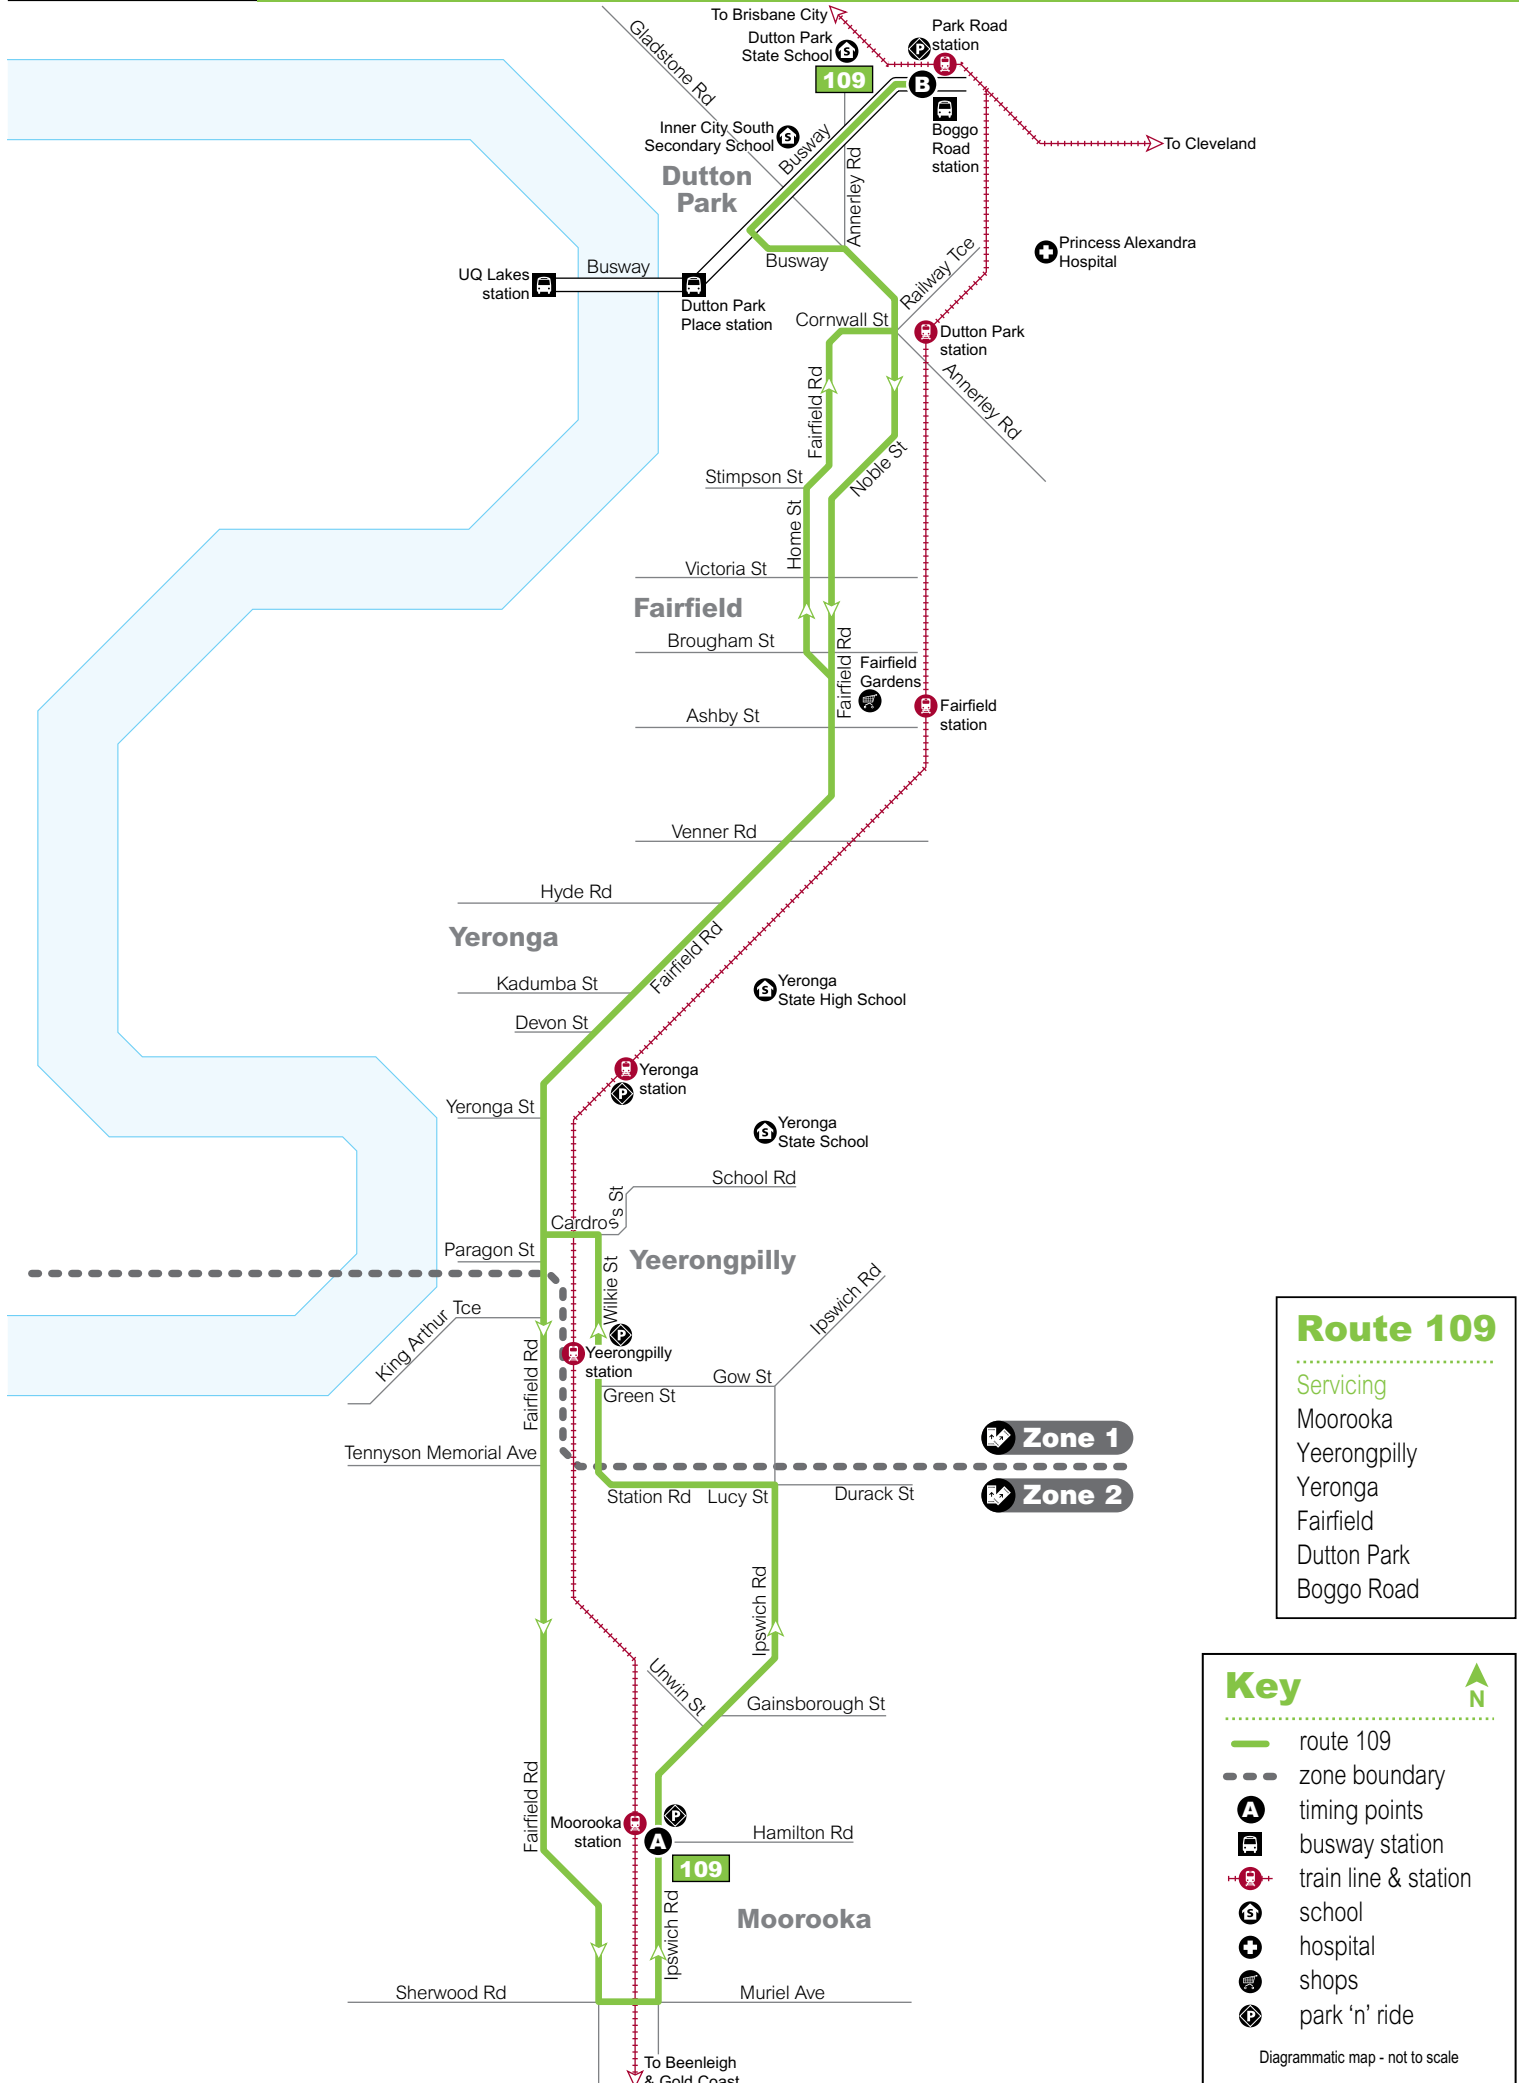

## Route description

**109 Moorooka to Boggo Road** servicing Moorooka, Yeerongpilly, Yeronga, Fairfield, Dutton Park and Boggo Road. Operates 7 days.

Dedicated to a better Brisbane

Queensland  
Government

**Route 109**

Servicing

- Moorooka
- Yeerongpilly
- Yeronga
- Fairfield
- Dutton Park
- Boggo Road

**Key**

- route 109
- zone boundary
- timing points
- busway station
- train line & station
- school
- hospital
- shops
- park 'n' ride