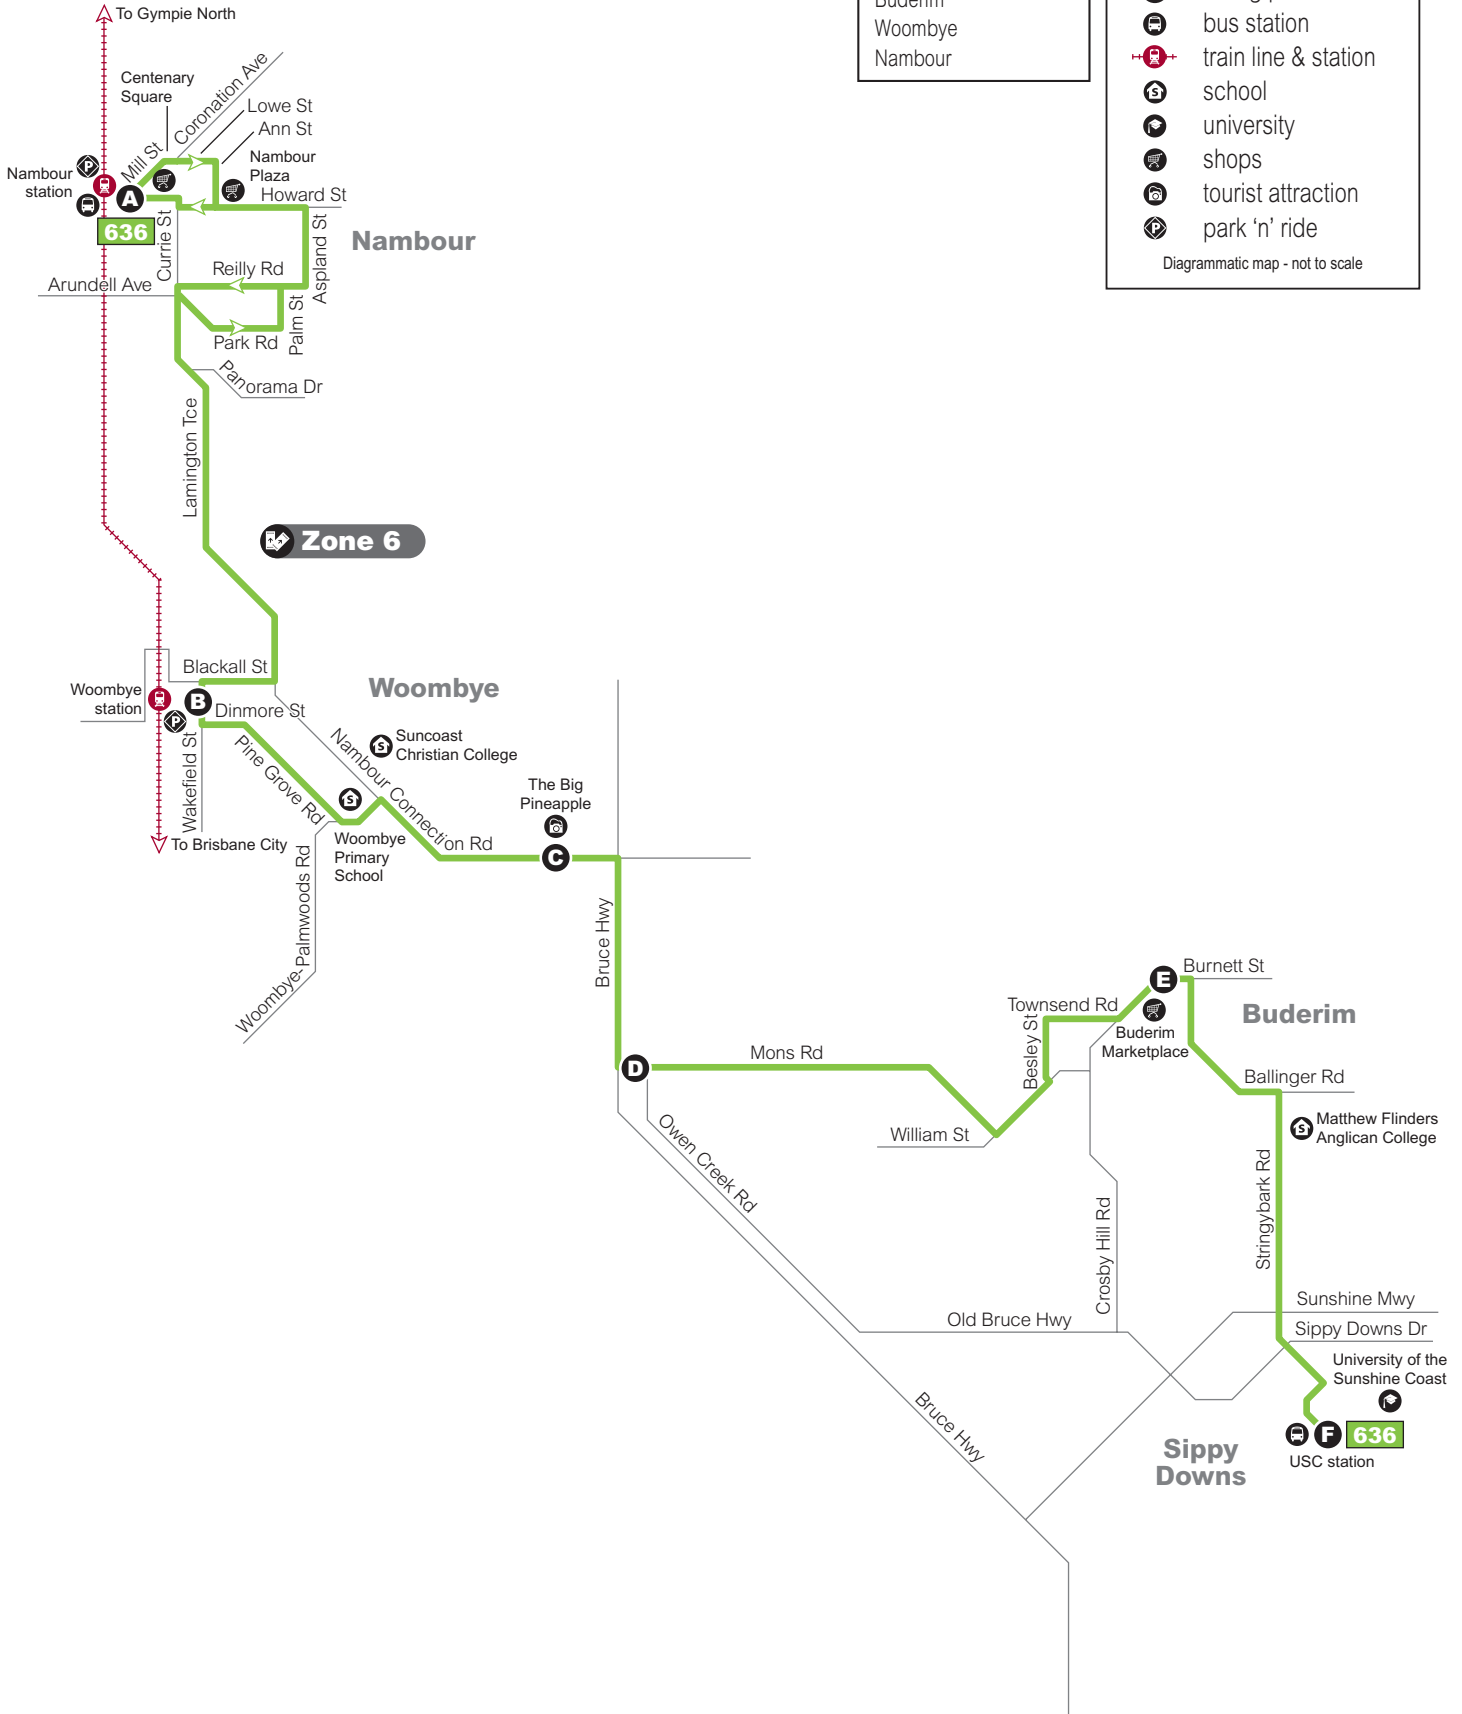

Route 636

Servicing
University
Buderim
Woombye
Nambour

Key

- route 636
- timing points
- bus station
- train line & station
- school
- university
- shops
- tourist attraction
- park 'n' ride

Diagrammatic map - not to scale