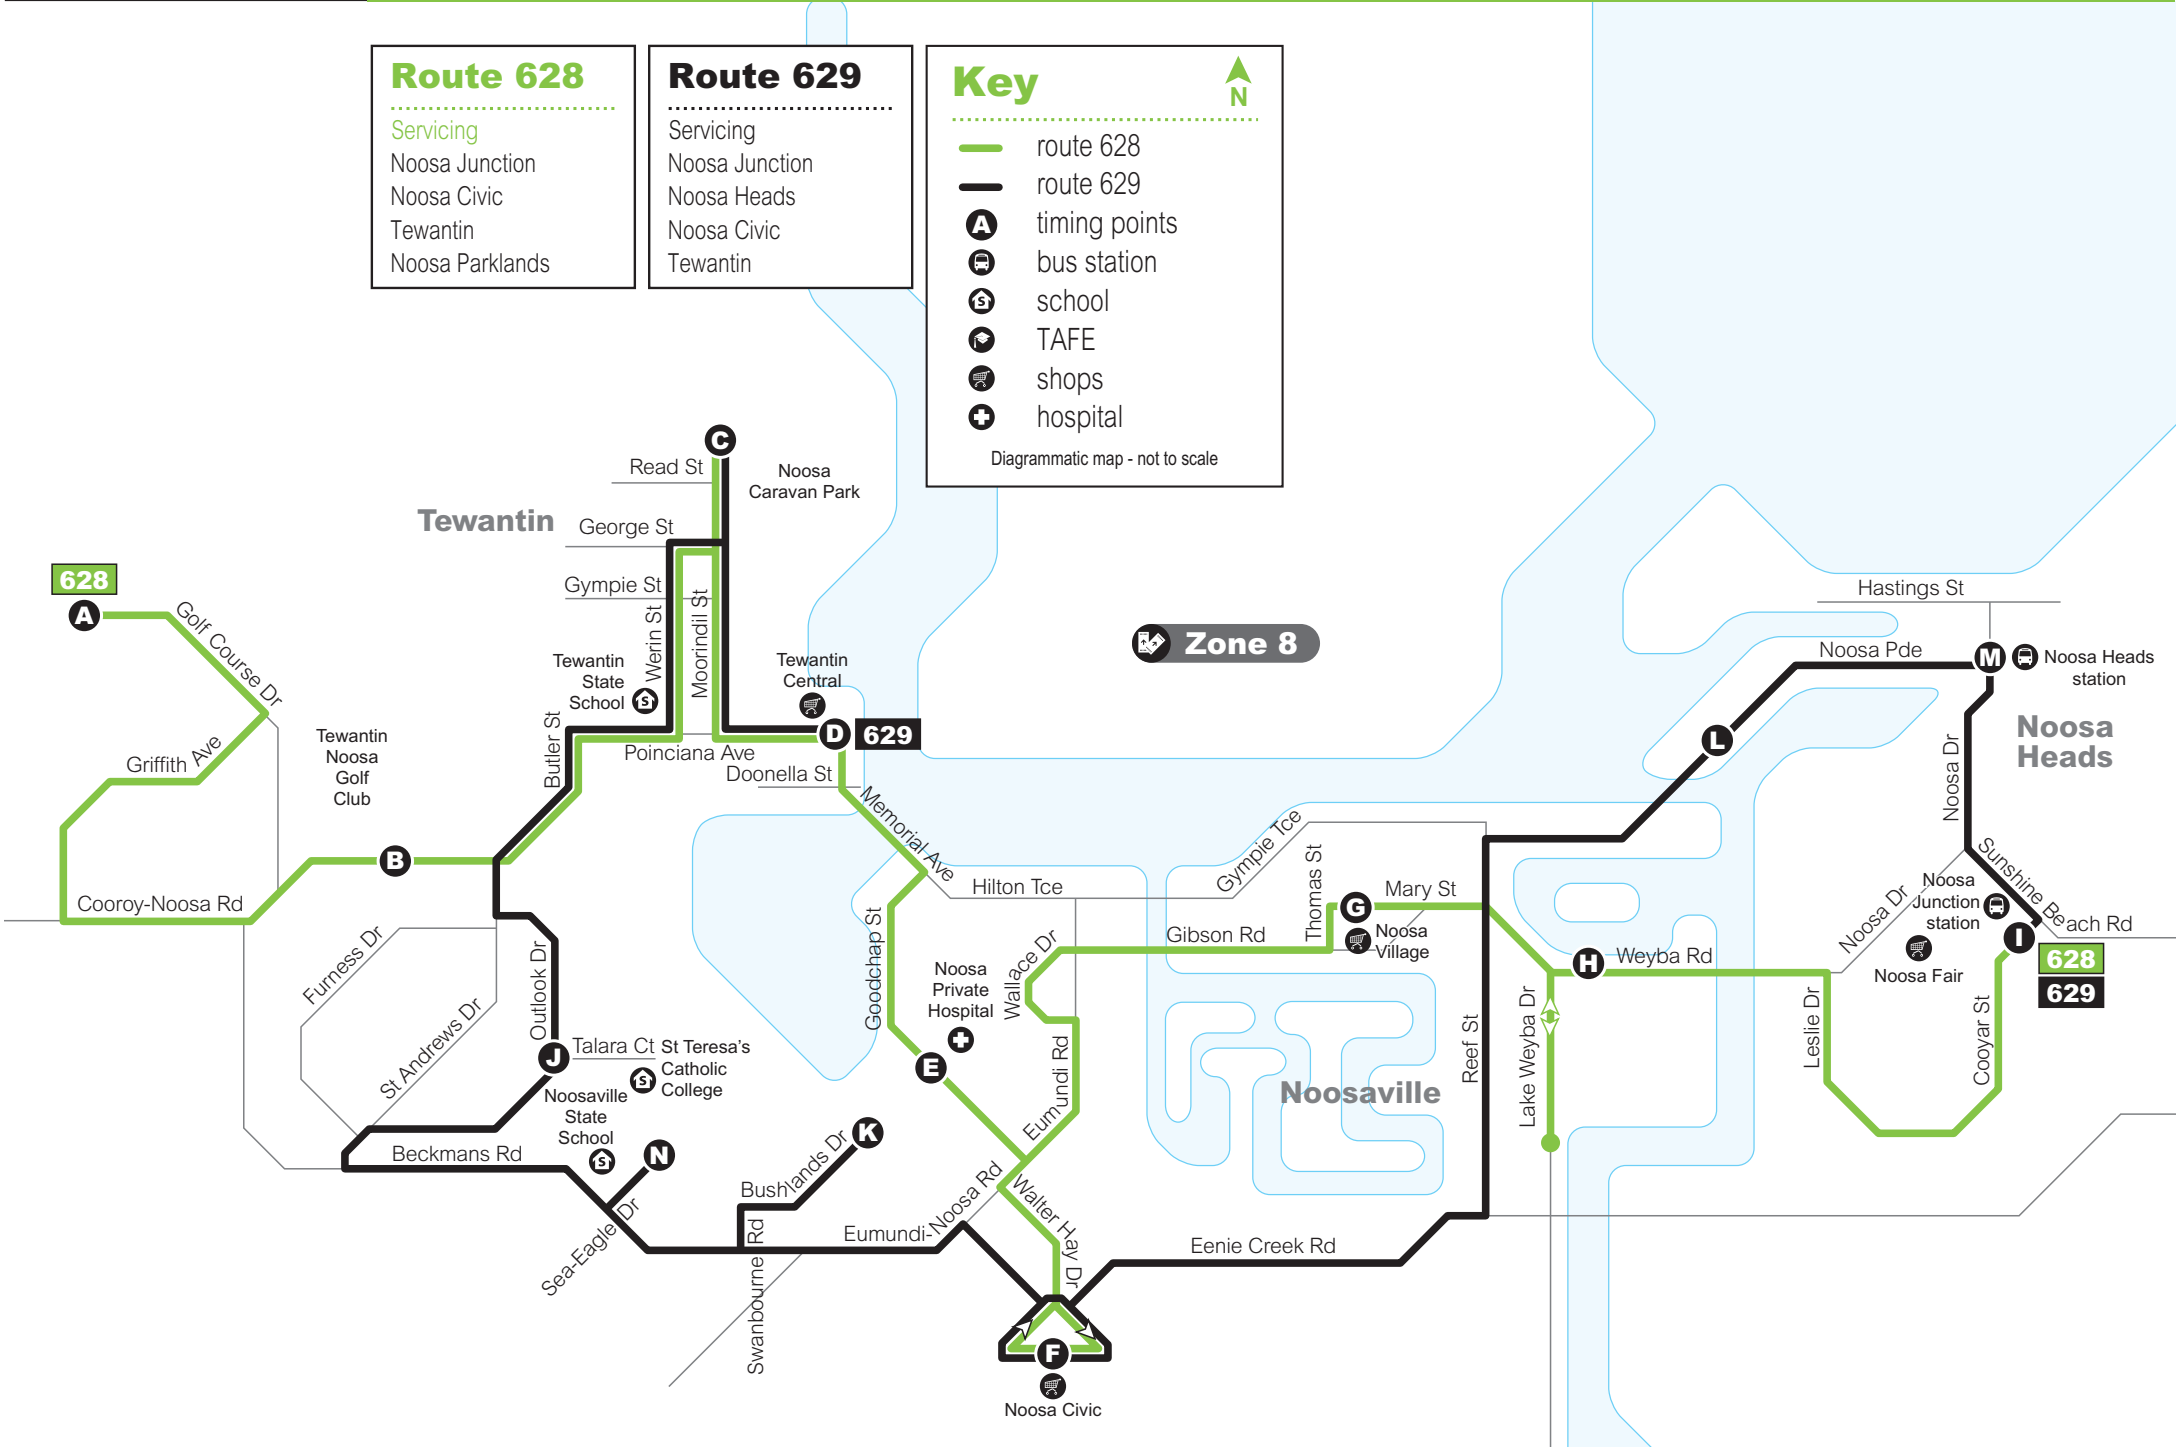

629 Tewantin to Noosa Junction via Noosa Civic servicing Tewantin, Noosa Civic, Noosa Heads and Noosa Junction. Operates 7 days.

 **TRANSLink**

Route 628

Servicing

- Noosa Junction
- Noosa Civic
- Tewantin
- Noosa Parklands

Route 629

Servicing

- Noosa Junction
- Noosa Heads
- Noosa Civic
- Tewantin

Key

- route 628
- route 629
- A** timing points
- bus station
- school
- TAFE
- shops
- hospital

Diagrammatic map - not to scale

Monday to Friday

map ref	Route number	628	628	628	628	628	628	628	628	628	628	628	628	
		am	am	am	am	am	pm	pm	pm	pm	pm	pm	pm	
A	Tewantin, Golf Course Dr	7.08	S 8.08	H 8.08	9.08	10.08	11.08	12.08	1.08	2.08	3.08	4.08	5.08	6.08
B	Tewantin Noosa Golf Club	7.14	S 8.15	H 8.14	9.14	10.14	11.14	12.14	1.14	2.14	3.14	4.14	5.14	6.14
C	Moorindil St near Read St	7.19	S 8.24	H 8.19	9.19	10.19	11.19	12.19	1.19	2.19	3.19	4.19	5.19	6.19
D	Tewantin Central	7.24	S 8.29	H 8.24	9.24	10.24	11.24	12.24	1.24	2.24	3.24	4.24	5.24	6.24
E	Noosa Hospital	7.29	S 8.34	H 8.29	9.29	10.29	11.29	12.29	1.29	2.29	3.29	4.29	5.29	6.29
F	Noosa Civic Shopping Centre	7.34	S 8.39	H 8.34	9.34	10.34	11.34	12.34	1.34	2.34	3.34	4.34	5.34	6.34
G	Noosa Village	7.43	S 8.48	H 8.43	9.43	10.43	11.43	12.43	1.43	2.43	3.43	4.43	5.43	6.43
H	Weyba Rd near Swan St	7.48	S 8.53	H 8.48	9.48	10.48	11.48	12.48	1.48	2.48	3.48	4.48	5.48	6.48
I	Noosa Junction station stop A	7.53	S 8.58	H 8.53	9.53	10.53	11.53	12.53	1.53	2.53	3.53	4.53	5.53	6.53