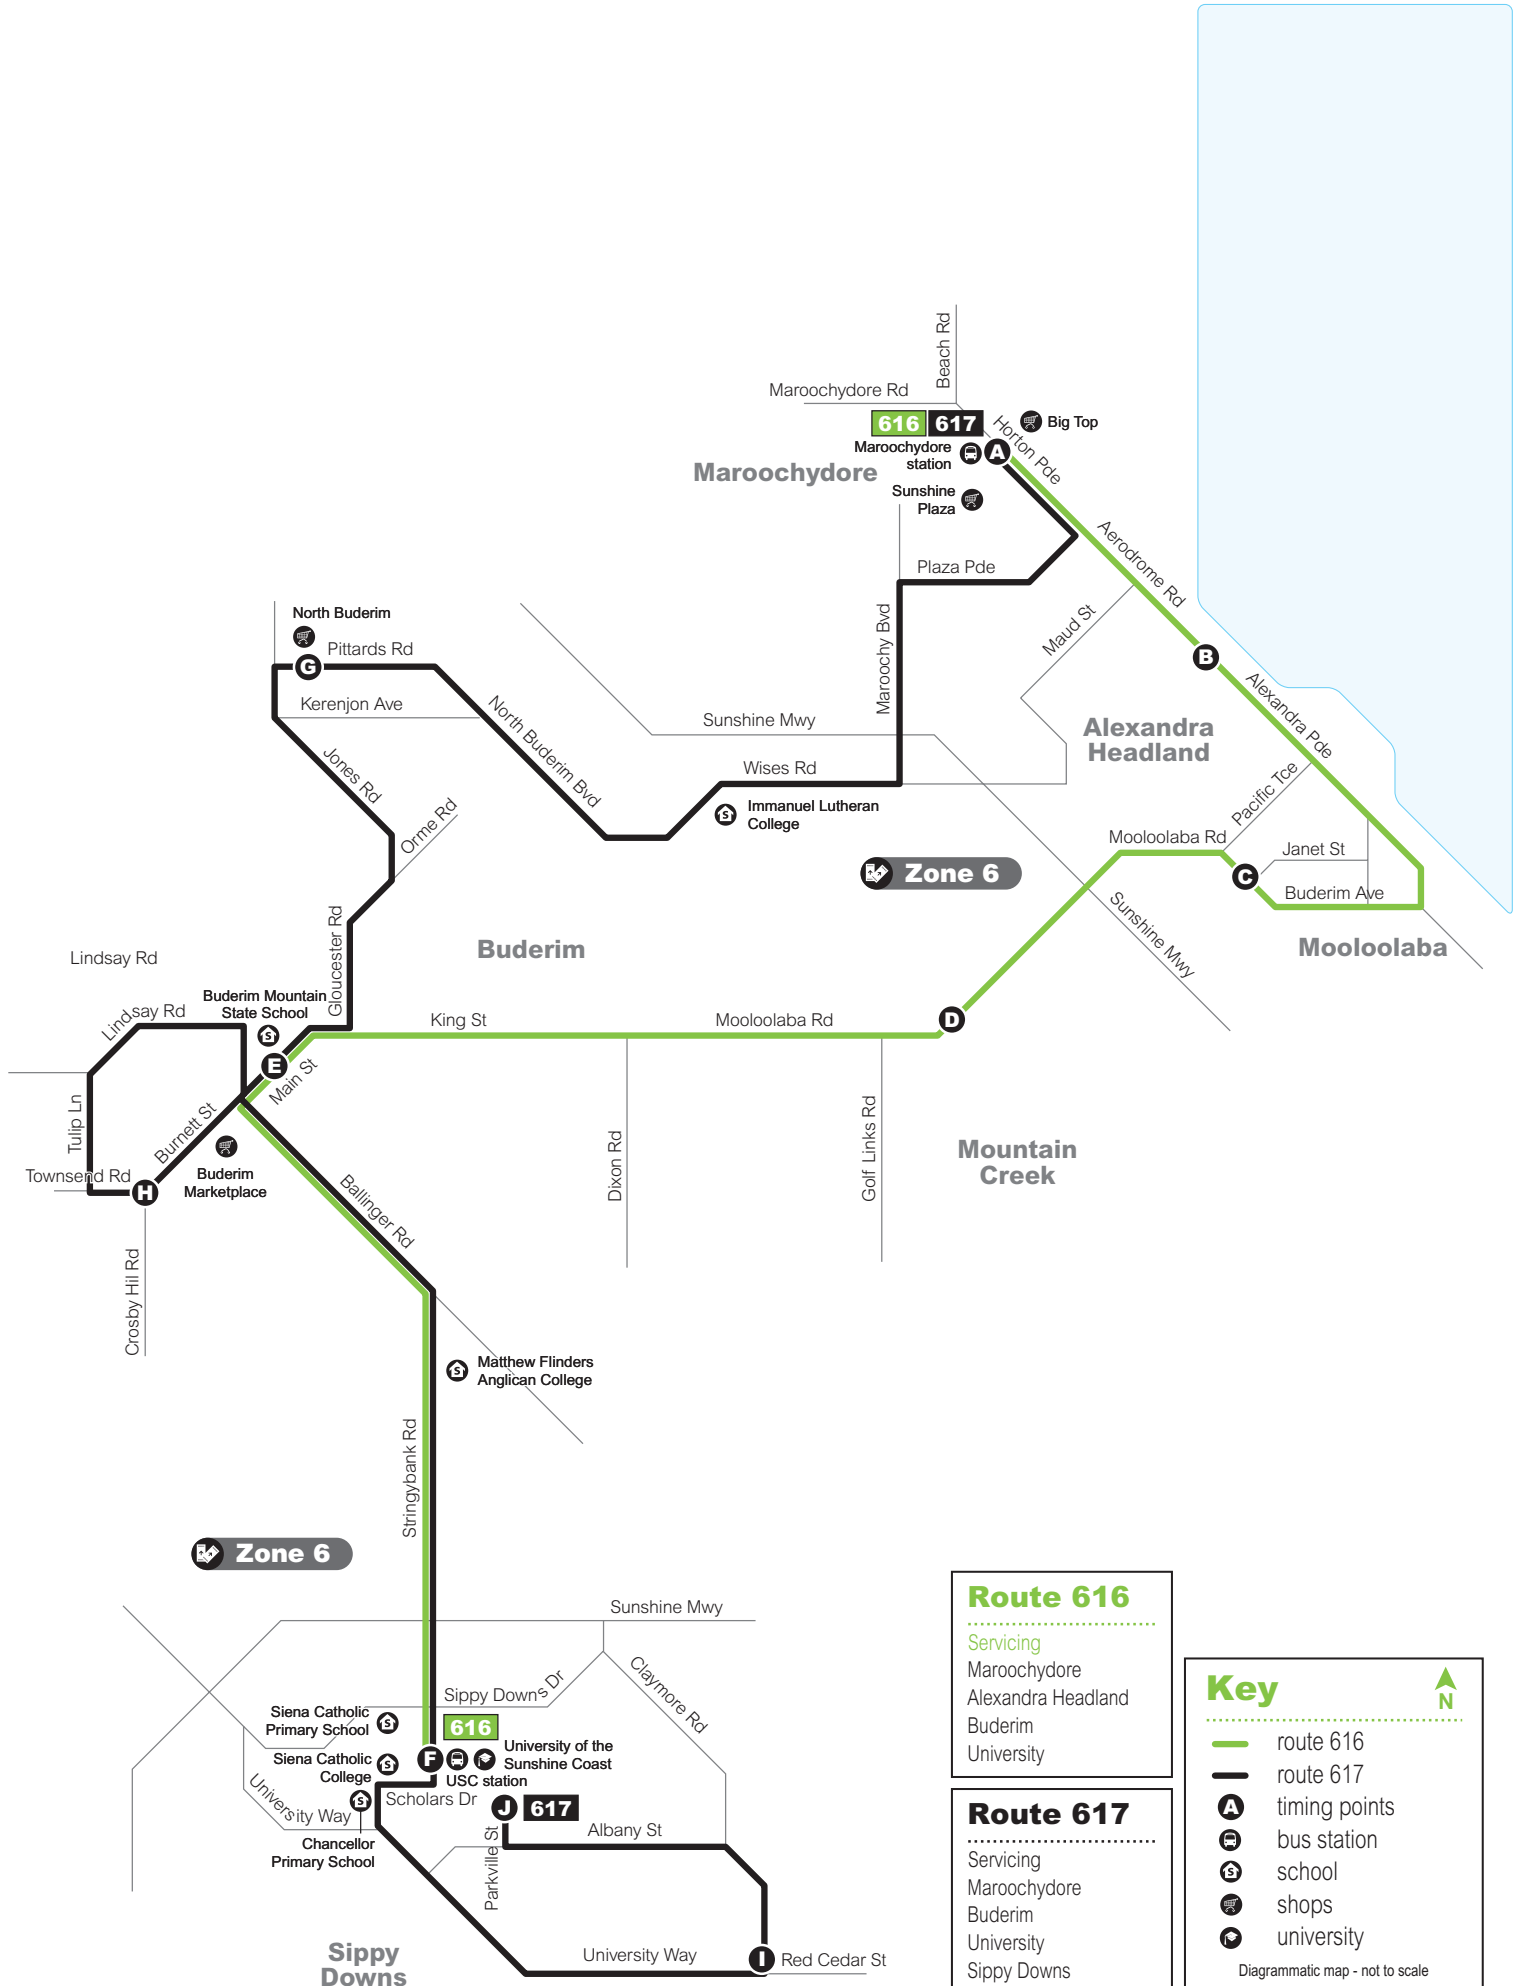

Also available for train, ferry and tram.

TL5BTT003

Timetable information

How to read this timetable

1. Use the route map to find the two timing points you are located between.
2. Locate these points on the timetable.
3. Your bus is scheduled to arrive between the times shown for these points. For example, if your bus stop is situated between timing points **A** and **B** on the map, then the bus is scheduled to arrive between the times listed for **A** and **B**.

617 Maroochydore to Sippy Downs via University

Effective from **2 August 2021**

Route descriptions

616 Maroochydore to University via Alexandra Headland servicing Maroochydore, Alexandra Headland, Buderim and University. Operates 7 days.

617 Maroochydore to Sippy Downs via University servicing Maroochydore, Buderim, University and Sippy Downs. Operates 7 days.

 **TRANSLink**

Route 616
 Servicing
 Maroochydore
 Alexandra Headland
 Buderim
 University