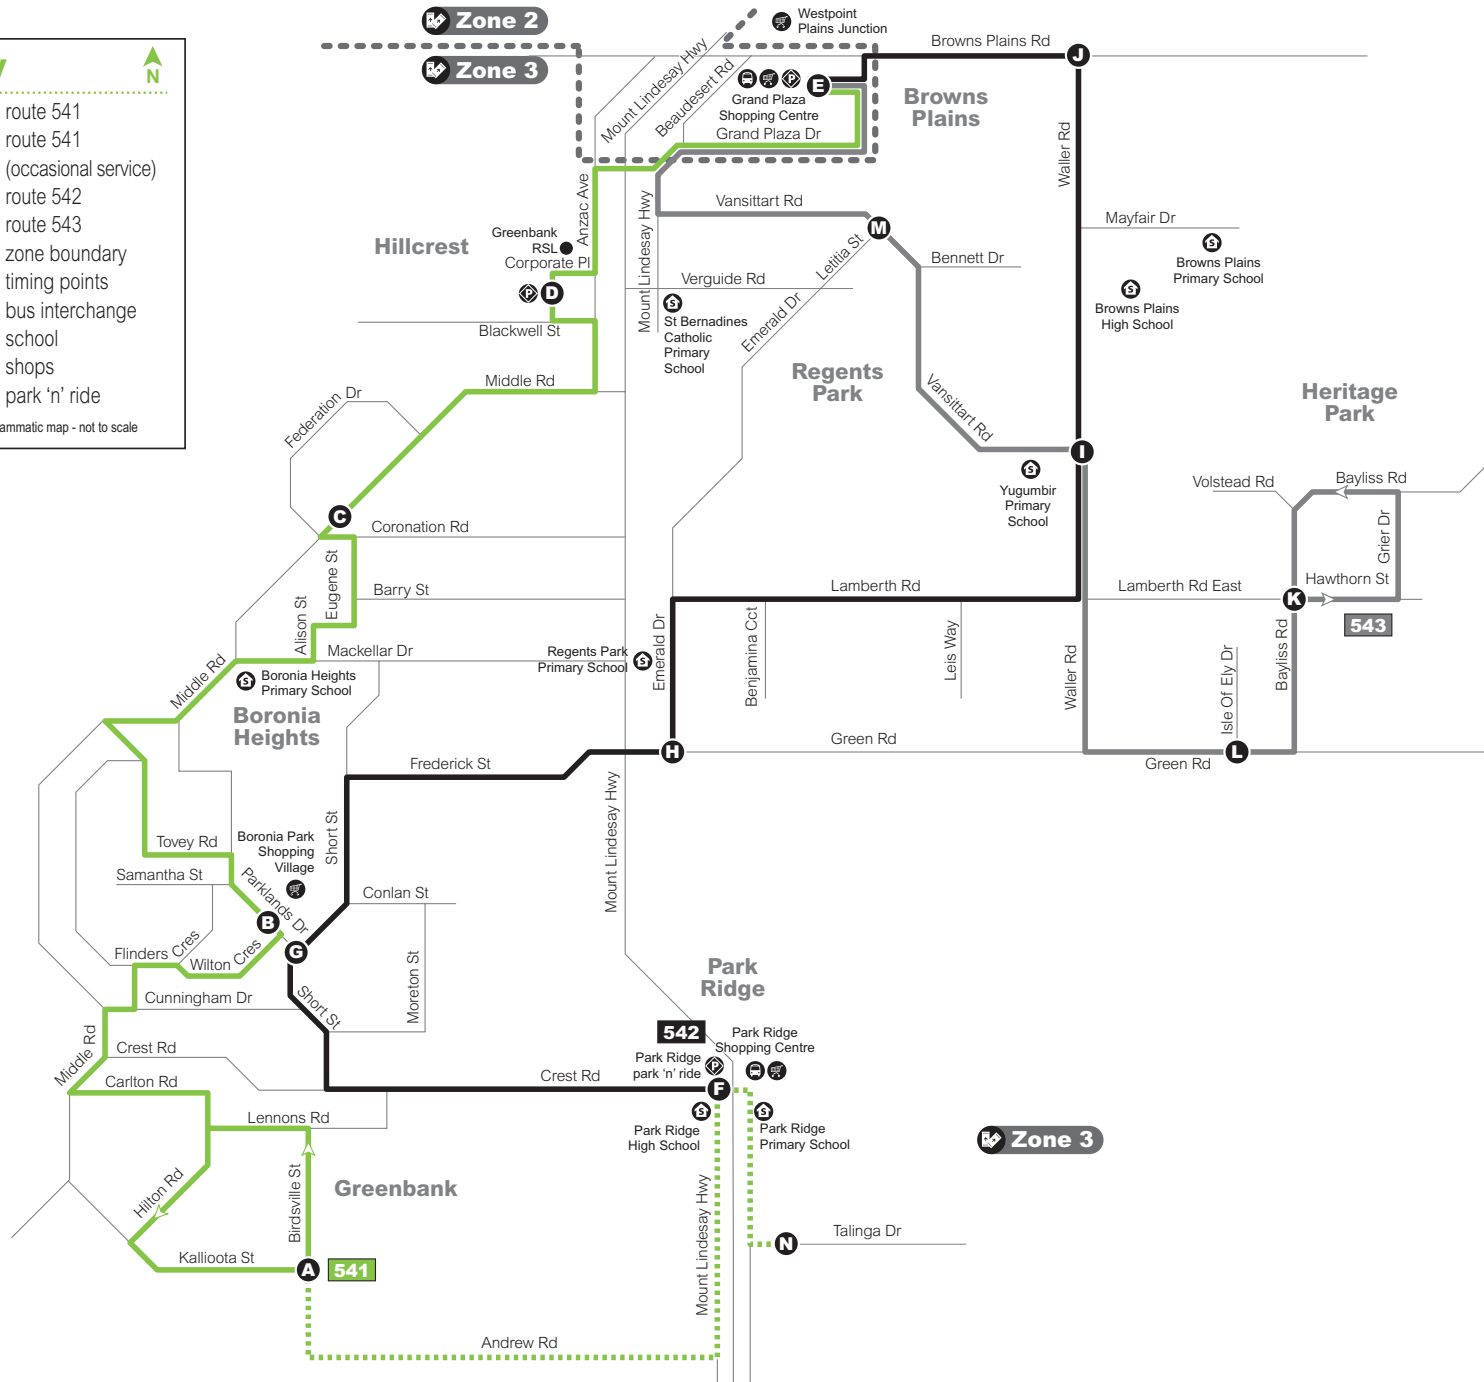

Routes 541, 542, 543

Route map

Key

- route 541
- ⋯ route 541 (occasional service)
- route 542
- route 543
- - - zone boundary
- (A) timing points
- (B) bus interchange
- (S) school
- (P) shops
- (P) park 'n' ride

Diagrammatic map - not to scale

Route 541

Servicing

- Browns Plains
- Boronia Heights
- Greenbank

Route 542

Servicing

- Browns Plains
- Heritage Park
- Regents Park
- Boronia Heights
- Park Ridge

Route 543

Servicing

- Browns Plains
- Regents Park
- Heritage Park