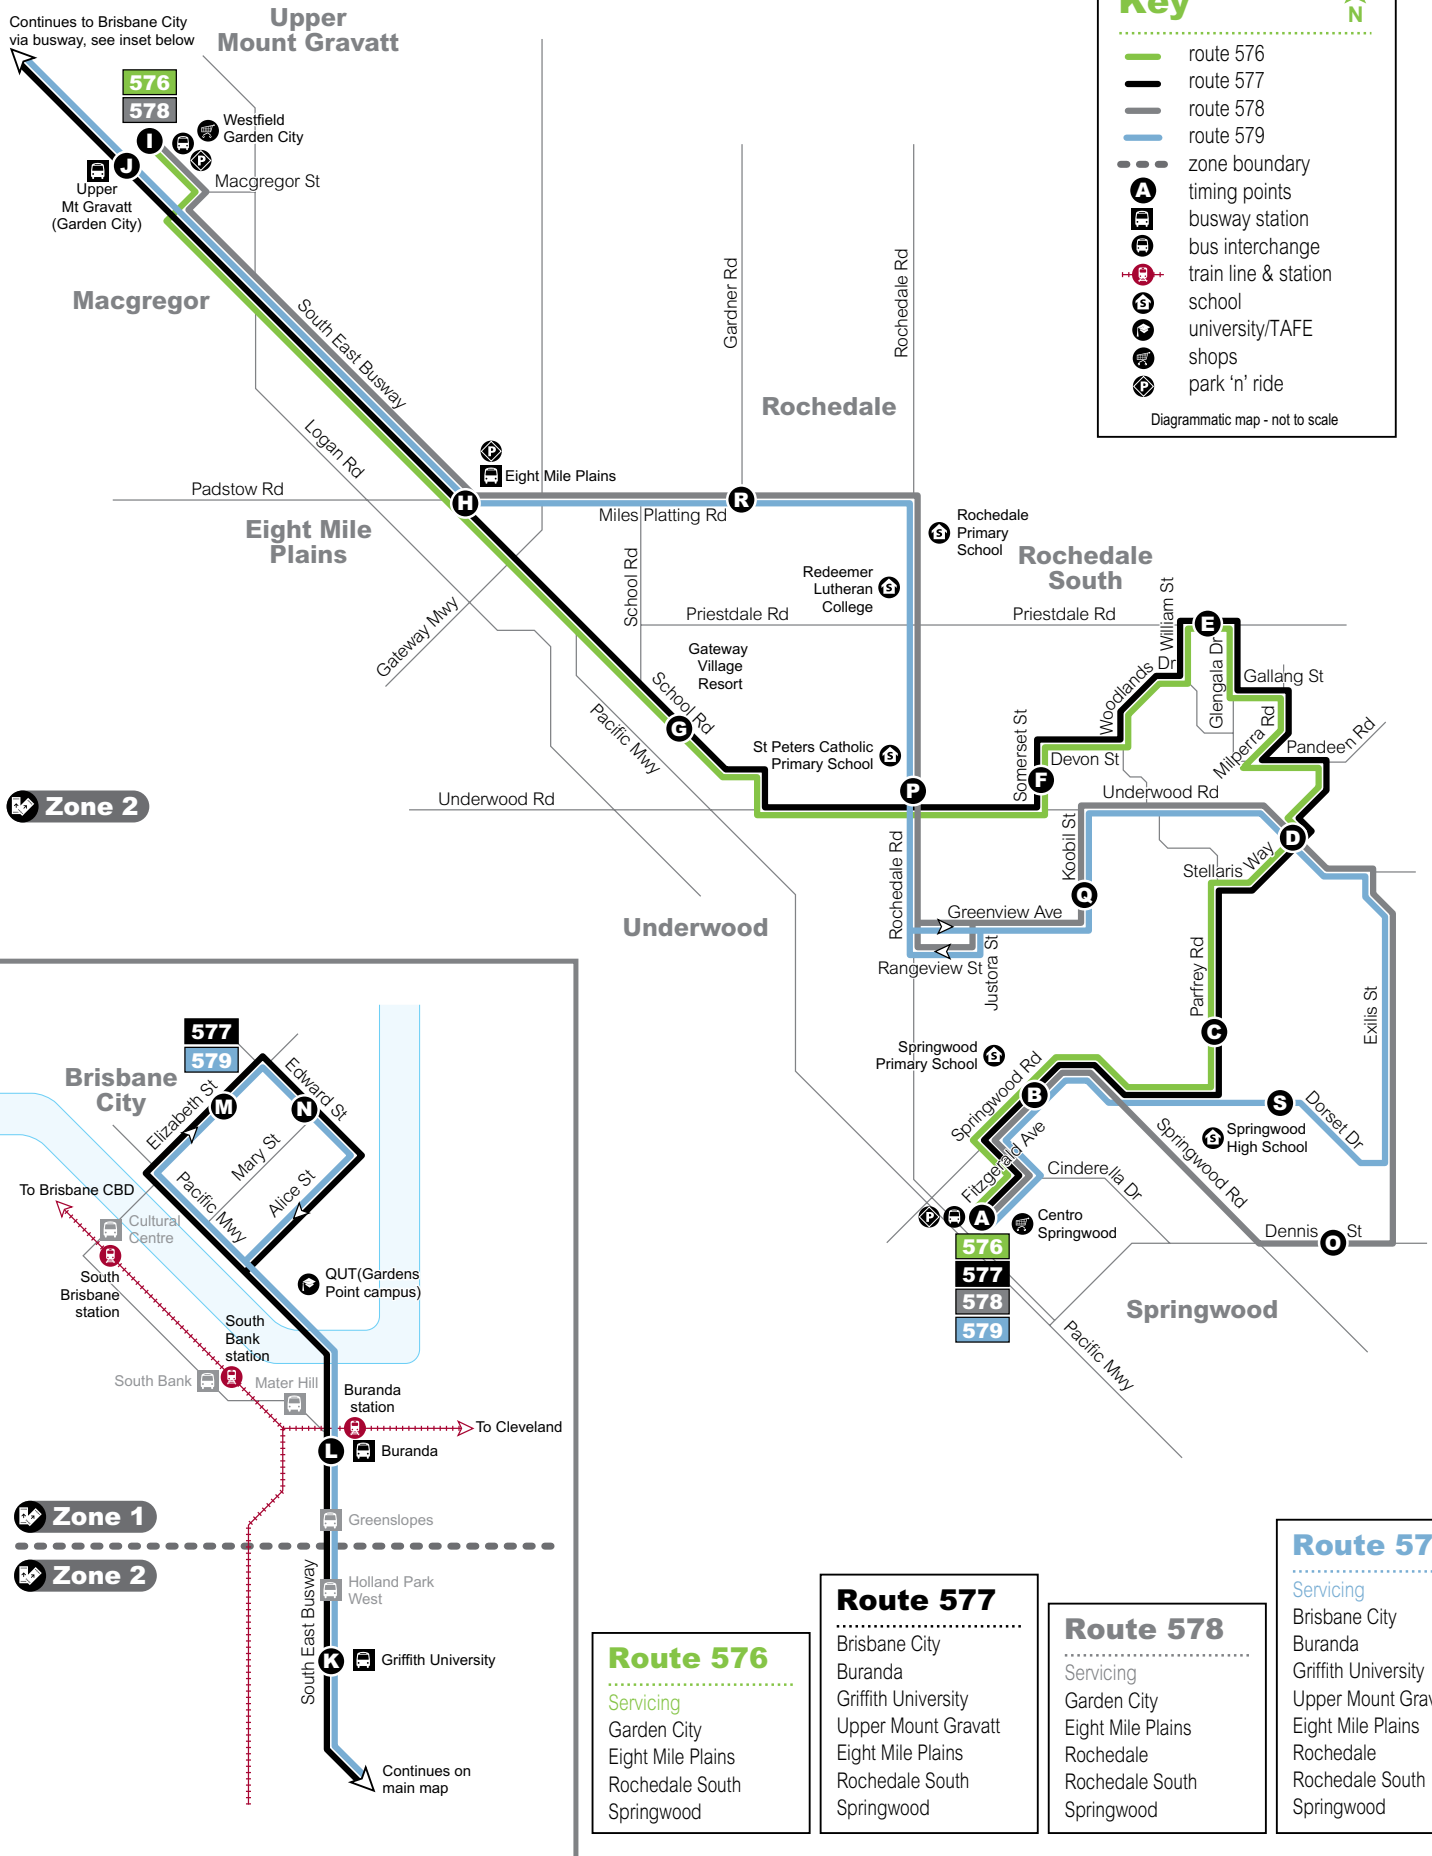

## Route descriptions

**576** Springwood to Garden City servicing Rochedale South and Eight Mile Plains.  
Operates 7 days.

**577** Springwood to Brisbane City servicing Rochedale South, Rochedale, Eight Mile Plains, Upper Mount Gravatt, Griffith University and Buranda.  
Operates Monday to Friday only.

# Route map

Continues to Brisbane City via busway, see inset below

### Key

- route 576
- route 577
- route 578
- route 579
- - - zone boundary
- A** timing points
- busway station
- bus interchange
- train line & station
- school
- university/TAFE
- shops
- park 'n' ride