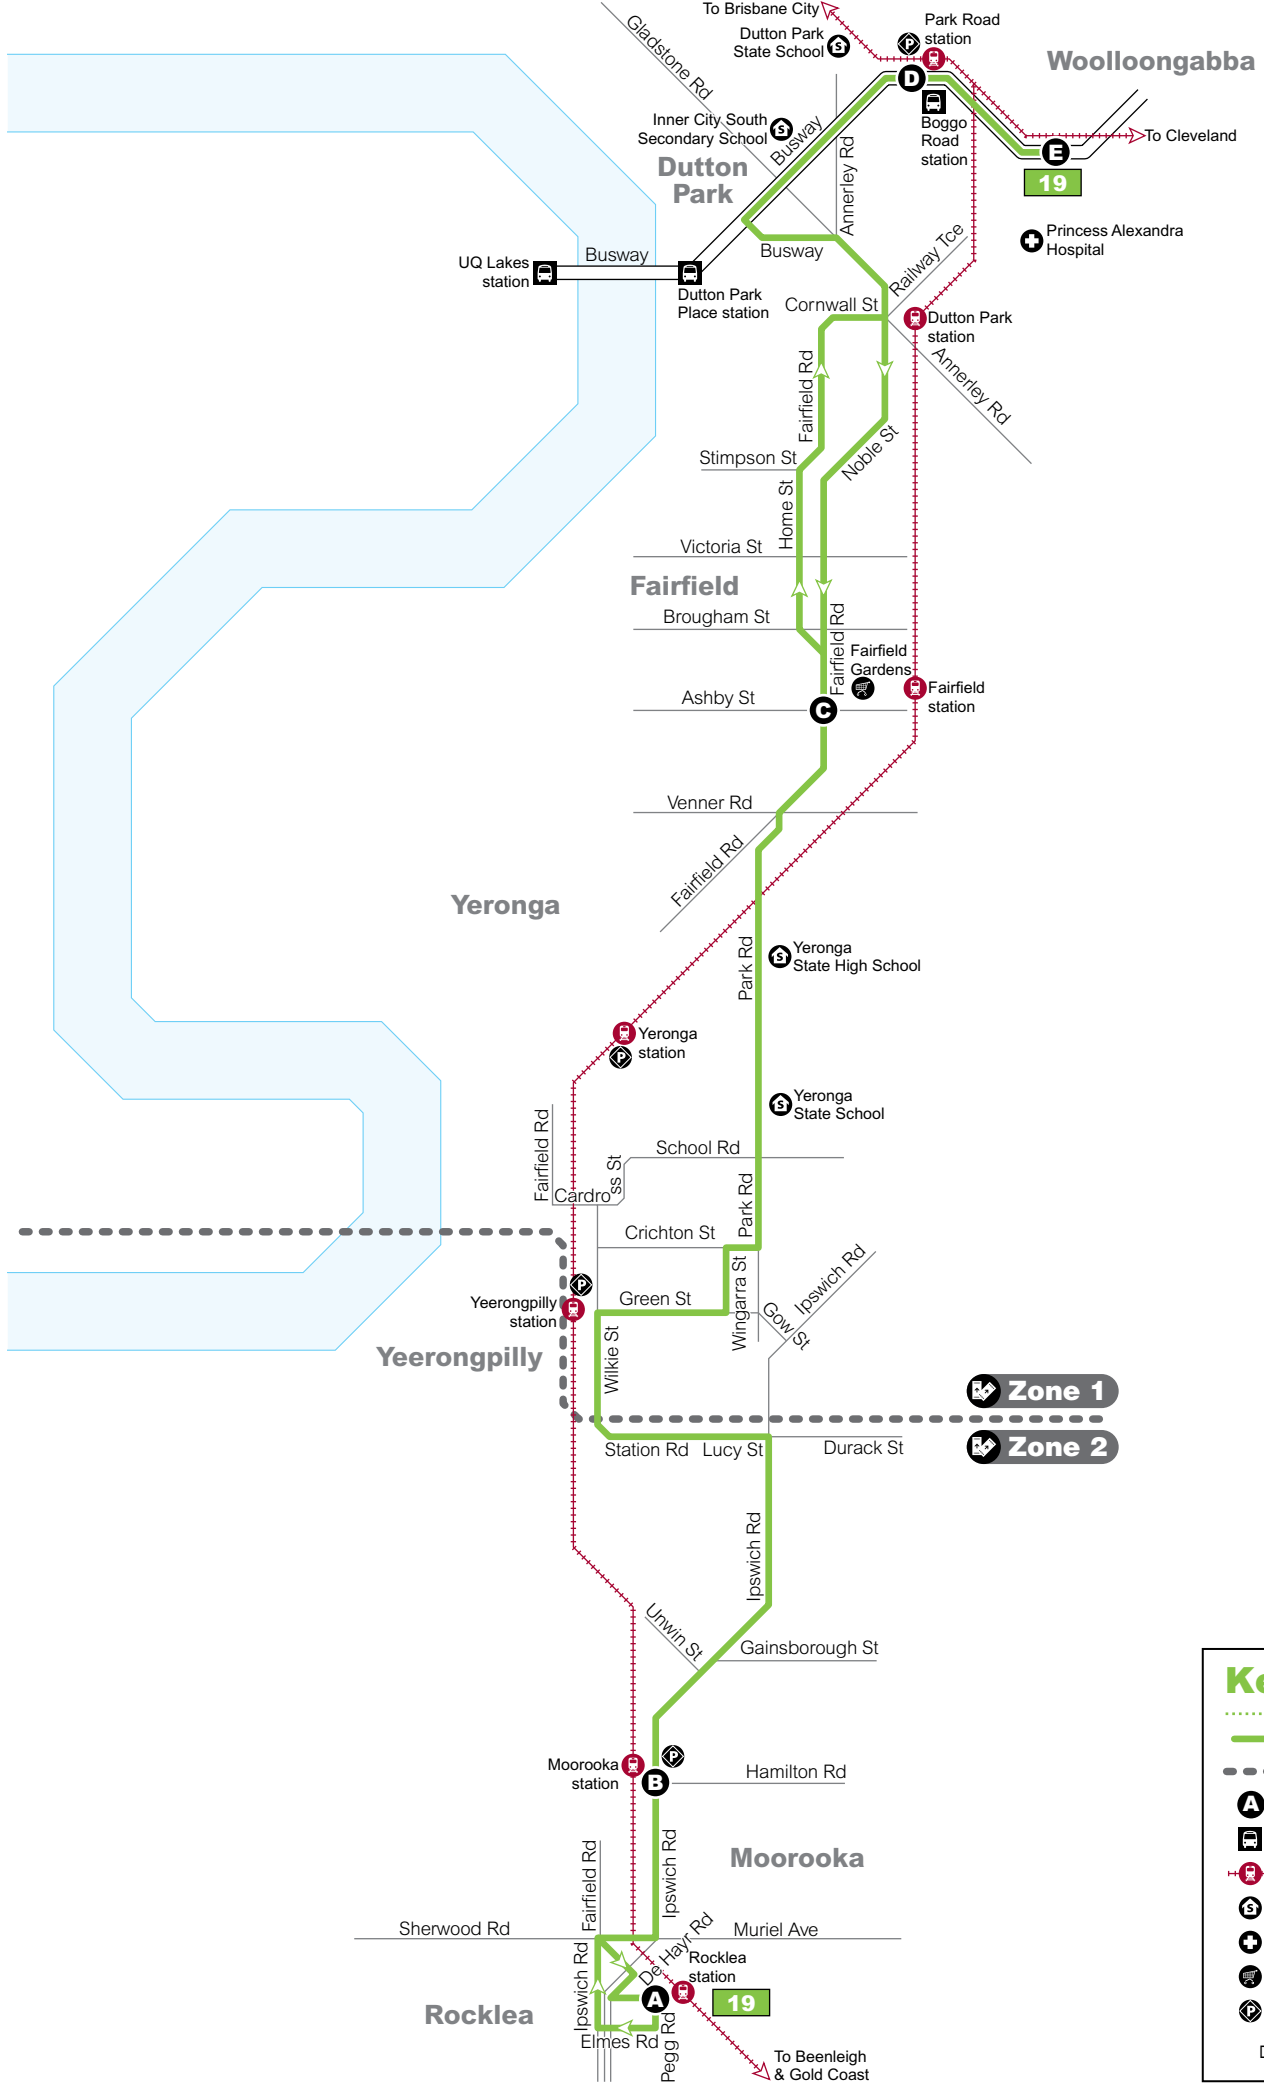

Monday to Friday (cont...)

map ref	Route number	19	19	19	19	19	19	19	19	19	19	19	19	19	19	19	19	19	19
		am	am	am	am	am	am	am	am	am	am	am	am	am	pm	pm	pm	pm	pm
A	Rocklea Station	8:48	9:03	9:18	9:33	9:48	10:03	10:18	10:33	10:48	11:03	11:18	11:33	11:48	12:03	12:18	12:33	12:48	1:03
B	Moorooka Station	8:52	9:07	9:22	9:37	9:52	10:07	10:22	10:37	10:52	11:07	11:22	11:37	11:52	12:07	12:22	12:37	12:52	1:07
C	Fairfield Rd app Ashby St	9:03	9:18	9:33	9:48	10:03	10:18	10:33	10:48	11:03	11:18	11:33	11:48	12:03	12:18	12:33	12:48	1:03	1:18
D	Boggo Road station Platform 5	9:12	9:27	9:42	9:57	10:12	10:27	10:42	10:57	11:12	11:27	11:42	11:57	12:12	12:27	12:42	12:57	1:12	1:27
E	PA Hospital lower level eastbound	9:13	9:28	9:43	9:58	10:13	10:28	10:43	10:58	11:13	11:28	11:43	11:58	12:13	12:28	12:43	12:58	1:13	1:28

Monday to Friday (cont...)

map ref	Route number	19	19	19
		am	am	am
A	Rocklea Station	12:35	F1:05	F1:35
B	Moorooka Station	12:39	1:09	1:39
C	Fairfield Rd app Ashby St	12:50	1:20	1:50
D	Boggo Road station Platform 5	12:59	1:29	1:59
E	PA Hospital lower level eastbound	1:00	1:30	2:00

Sunday & public holidays* (cont...)

<small>map ref</small> Route number	19	19	19	19
	pm	pm	am	am
E PA Hospital platform 2	11:22	11:52	12:22	12:52
D Boggo Road station Platform 6	11:23	11:53	12:23	12:53
C Fairfield Rd app Ashby St	11:32	12:02	12:32	1:02
B Moorooka Station	11:42	12:12	12:42	1:12
A Rocklea Station	11:46	12:16	12:46	1:16

Route 19

Route map

Route 19

Servicing

- Moorooka
- Yeerongpilly
- Yeronga
- Fairfield
- Dutton Park
- Boggo Road

Key

- route 19
- zone boundary
- timing points
- busway station
- train line & station
- school
- hospital
- shops
- park 'n' ride