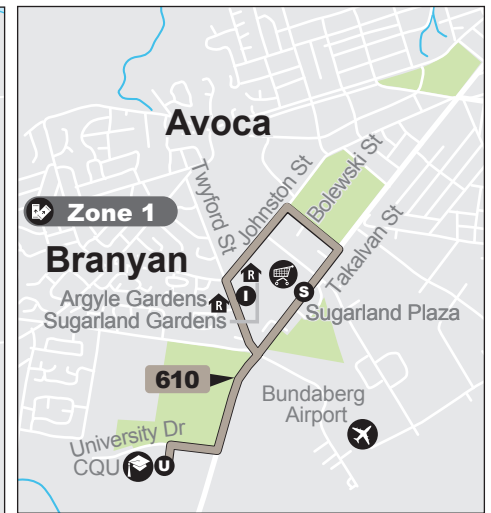

Monday to Friday												Saturday							
map ref	Route number	608	608	610	608	610	608	610	608	610	608	610	608	610	608	608	608	608		
		am	am	am	am	am	pm	pm	pm	pm	pm	pm	pm	pm	am	am	pm	pm		
22 Innes Park North		6.25	7.25	....	8.55	....	9.55	....	10.55	....	11.55	....	12.55	....	1.55	3.55	8.55	10.55	12.55	2.55
23 Orlabah Ave		6.27	7.27	....	8.57	....	9.57	....	10.57	....	11.57	....	12.57	....	1.57	3.57	8.57	10.57	12.57	2.57
20 Plymouth/Wilfred Sts		6.29	7.29	....	9.03	....	10.03	....	11.03	....	12.03	....	1.03	....	2.03	4.03	9.03	11.03	1.03	3.03
19 Carlyle Village		6.32	7.32	....	9.07	....	10.07	....	11.07	....	12.07	....	1.07	....	2.07	4.07	9.07	11.07	1.07	3.07
18 Kelly's Beach/Crawford Pk		6.34	7.34	....	9.10	....	10.10	....	11.10	....	12.10	....	1.10	....	2.10	4.10	9.10	11.10	1.10	3.10
17 Neilsen Pk Caravan Park		6.36	7.36	....	9.15	....	10.15	....	11.15	....	12.15	....	1.15	....	2.15	4.15	9.15	11.15	1.15	3.15
16 Holland St/Bauer St		6.40	7.40	....	9.20	....	10.20	....	11.20	....	12.20	....	1.20	....	2.20	4.20	9.20	11.20	1.20	3.20
15 Bargara Central		6.42	7.42	....	9.25	....	10.25	....	11.25	....	12.25	....	1.25	....	2.25	4.25	9.25	11.25	1.25	3.25
10 Kalkie		6.48	7.48	....	9.30	....	10.30	....	11.30	....	12.30	....	1.30	....	2.30	4.30	9.30	11.30	1.30	3.30
9 Princess St/Rum Distillery		6.55	7.55	....	9.35	....	10.35	....	11.35	....	12.35	....	1.35	....	2.35	4.35	9.35	11.35	1.35	3.35
W Everfresh Woongarra St		7.05	8.05	....	9.39	....	10.39	....	11.39	....	12.39	....	1.39	....	2.39	4.39	9.39	11.39	1.39	3.39
C Hinkler Central		7.08	8.08	....	9.43	....	10.43	....	11.43	....	12.43	....	1.43	....	2.43	4.43	9.43	11.43	1.43	3.43
F Friendlies Hospital		7.10	8.10	....	9.45	....	10.45	....	11.45	....	12.45	....	1.45	....	2.45	4.45	9.45	11.45	1.45	3.45
S Sugarland Plaza		....	....	9.00	10.00	11.00	12.00	1.00	2.00	3.00	....	....	....	10.00	12.00	2.00	4.00	....	....	
I Twyford St opp. Argyle Gardens		....	....	9.10	....	10.10	....	11.10	....	12.10	....	1.10	....	2.10	....	....	....	....	....	....
U CQU		7.15	8.20	9.15	....	10.15	....	11.15	....	12.15	....	1.15	....	2.15	....	4.55	....	....	....	....
S Sugarland Plaza		7.18	8.25	9.25	....	10.25	....	11.25	....	12.25	....	1.25	....	2.25	....	5.00	....	....	....	....

Explanations

- Woongarra St. CC/B/T Woongarra Street, Civic Centre, Bank, Target.
- Woongarra St. F/C/L Woongarra Street, Everfresh, Church, Library.