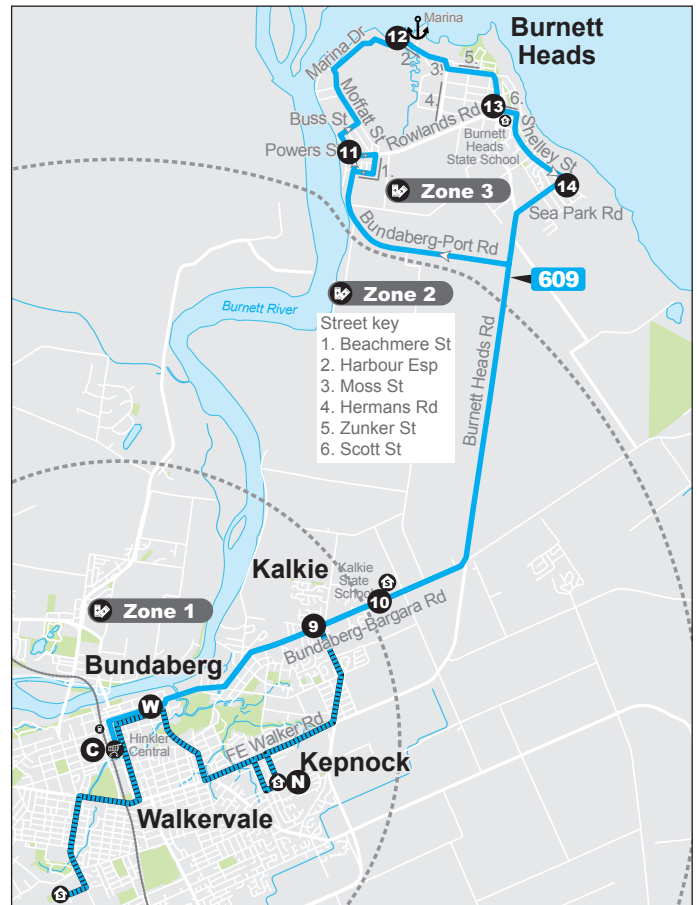

Operates school days only

* Operates school holidays only

Route 608

University/Sugarland Plaza to Innes Park North servicing Hospitals, Argyle Gardens

	Monday to Friday								Saturday				
map ref	Route number	608	608	608	608	608	608	608	608	608	608	608	608
		am	am	am	pm	pm	pm	pm	pm	am	am	pm	pm
U University		3.55	4.55
S Sugarland Plaza		9.00	10.00	11.00	12.00	1.00	2.00	4.00	5.00	8.00	10.00	12.00	2.00
Takalvan/Walker Street		9.03	10.03	11.03	12.03	1.03	2.03	4.03	5.03	8.03	10.03	12.03	2.03
F Friendlies Hospital		9.08	10.08	11.08	12.08	1.08	2.08	4.08	5.08	8.08	10.08	12.08	2.08
B Bundaberg Plaza		9.10	10.10	11.10	12.10	1.10	2.10	4.10	5.10	8.10	10.10	12.10	2.10
9 Princess St (Rum Distillery)		9.18	10.18	11.18	12.18	1.18	2.18	4.18	5.18	8.18	10.18	12.18	2.18
10 Kalkie State School		9.22	10.22	11.22	12.22	1.22	2.22	4.22	5.22	8.22	10.22	12.22	2.22
15 Bargara Central		9.30	10.30	11.30	12.30	1.30	2.30	4.30	5.30	8.30	10.30	12.30	2.30
17 Neilsen Pk Caravan Park		9.33	10.33	11.33	12.33	1.33	2.33	4.33	5.33	8.33	10.33	12.33	2.33
18 Kelly's Beach		9.35	10.35	11.35	12.35	1.35	2.35	4.35	5.35	8.35	10.35	12.35	2.35
19 Carlyle Retirement Village		9.40	10.40	11.40	12.40	1.40	2.40	4.40	5.40	8.40	10.40	12.40	2.40
21 Woongarra Scenic Drive		9.45	10.45	11.45	12.45	1.45	2.45	4.45	5.45	8.45	10.45	12.45	2.45
22 Innes Park North		9.50	10.50	11.50	12.50	1.50	2.50	4.50	5.50	8.50	10.50	12.50	2.50