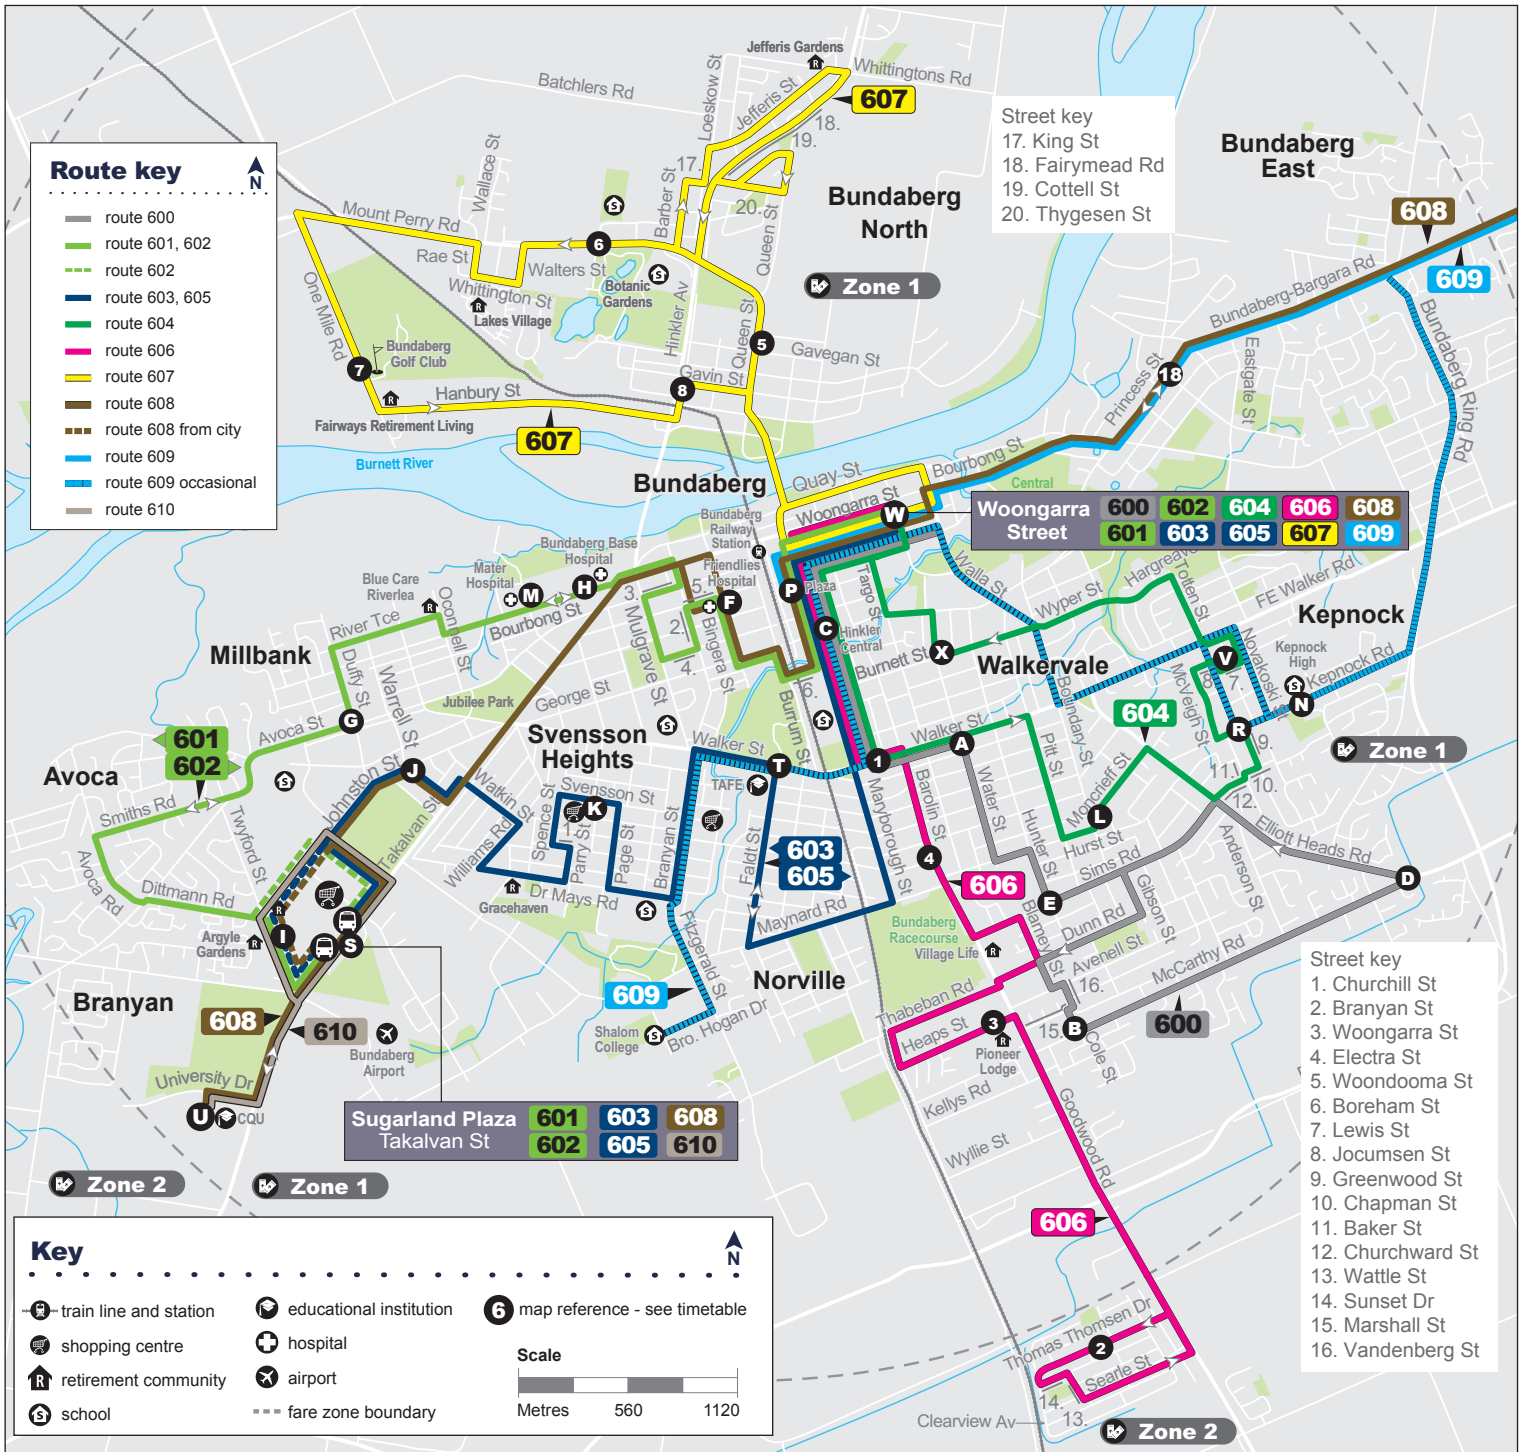

Swipe 'n' go

The swipe'n'go card is used as an easy alternative for cash payments. Passengers can charge amounts to this card and use them for the purchase of a bus ticket. The system deducts the amount from the card at the time of purchase.

Passengers are also given a receipt that shows the balance of their card. Currently regular passengers can access these cards at our bus depot. We encourage parents of school students to pick up cards directly

from the bus depot in order for us to register these cards. That means if cards are lost they can be blacklisted from the system and the student can have the remaining balance restored on a new card.