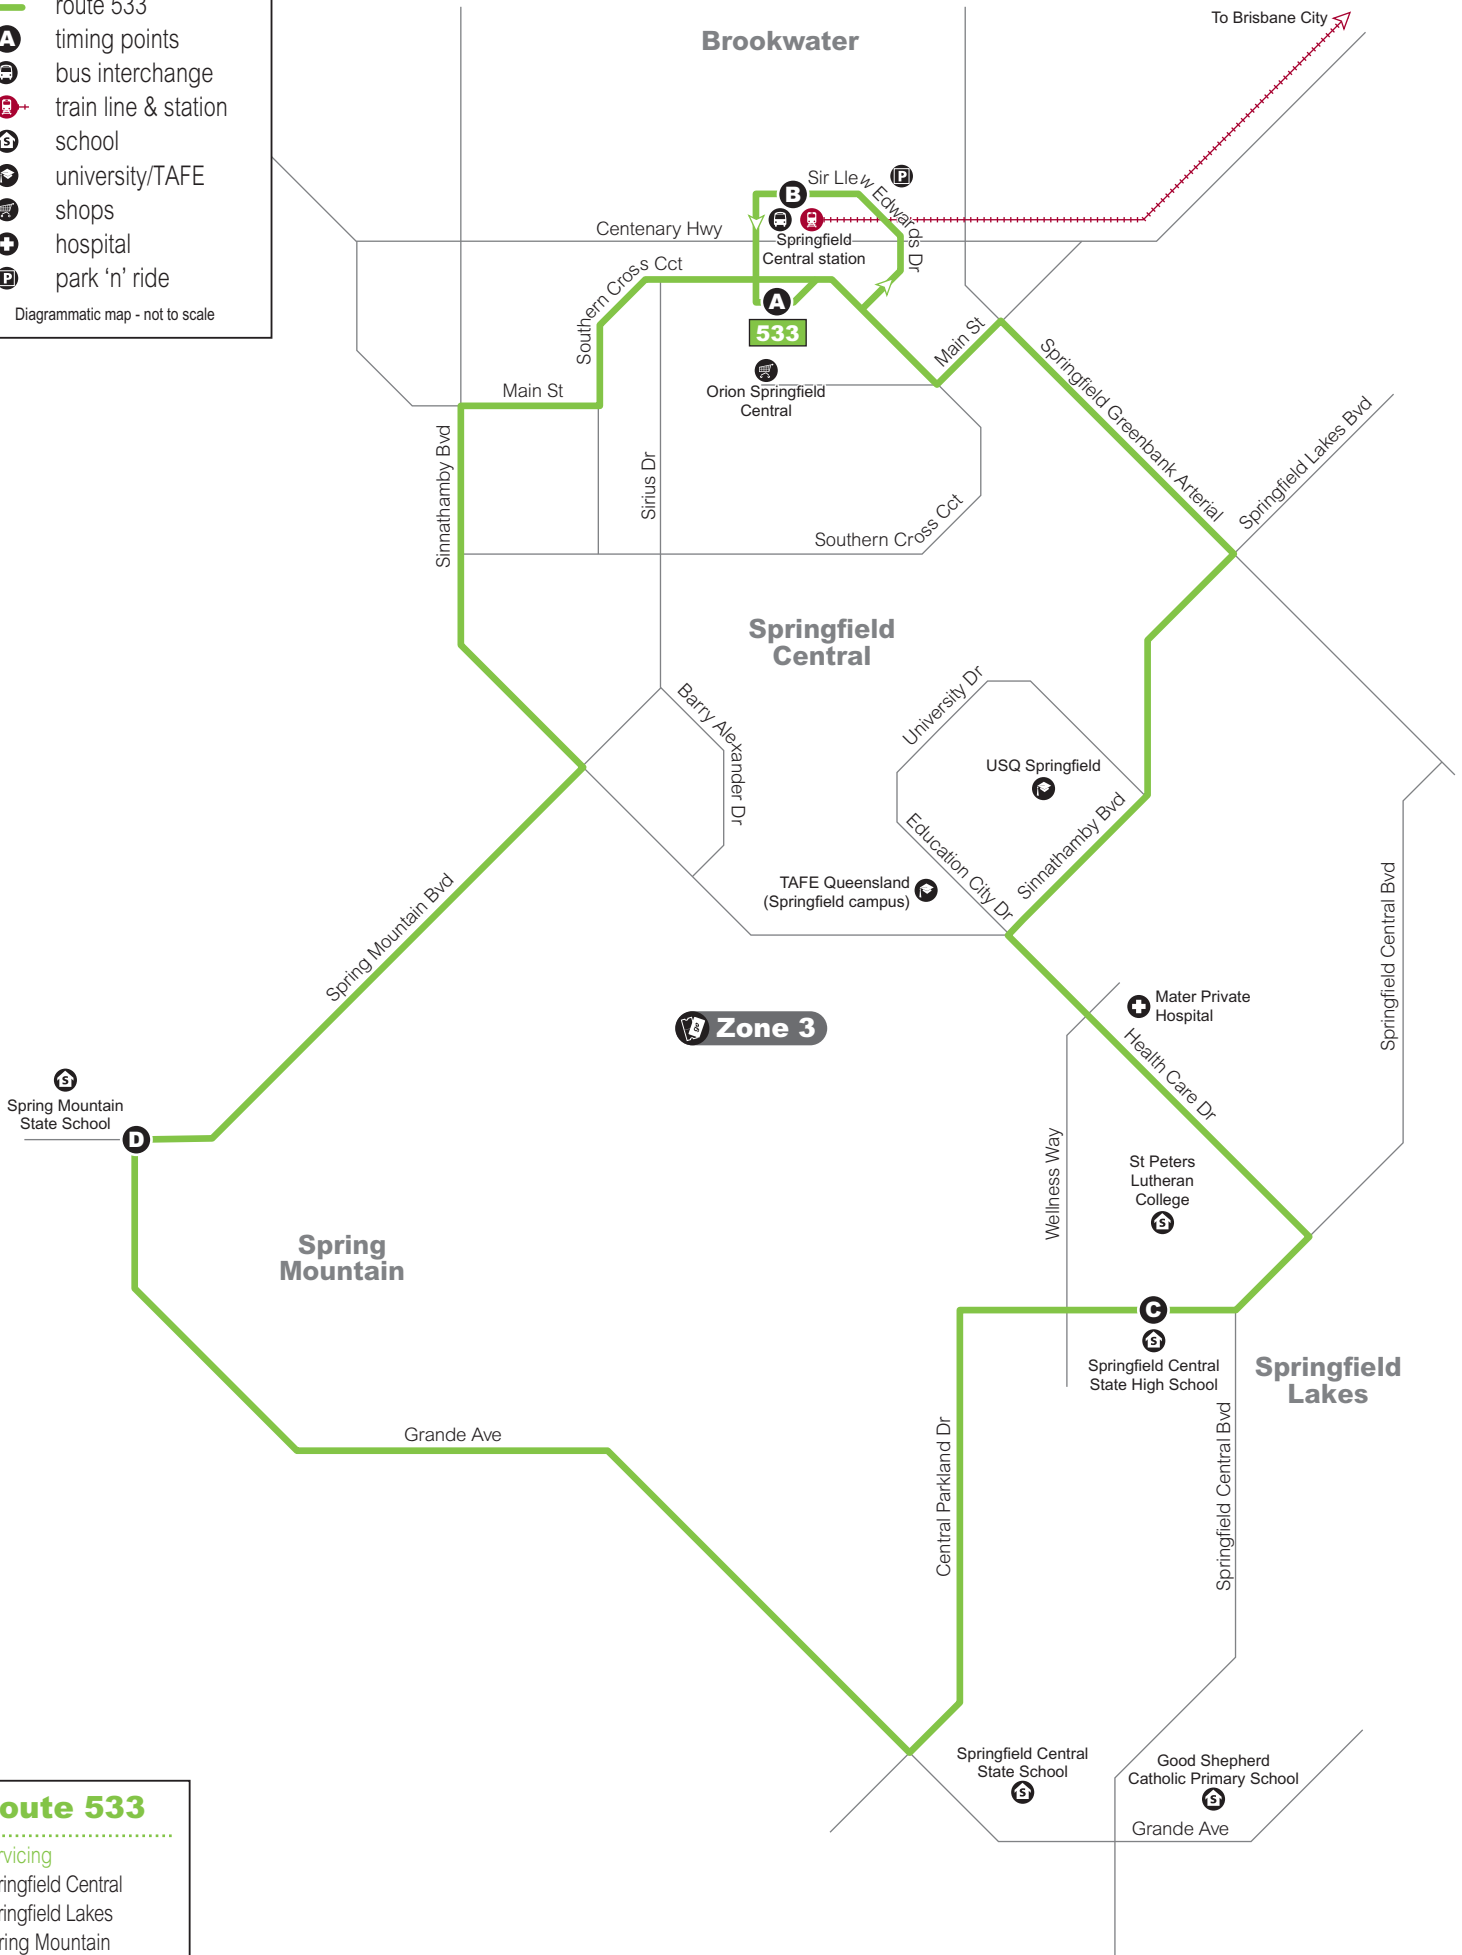

Your **Western region** bus operator

 **533**

Spring Mountain loop

Effective from **24 June 2024**

Route description

533 Spring Mountain loop servicing Springfield Central, Springfield Lakes and Spring Mountain. Operates 7 days.

© The State of Queensland (Department of Transport and Main Roads) 2022
Printed May 2024. v006-533-4-20240523.

 **translink**

Key

-  route 533
-  timing points
-  bus interchange
-  train line & station
-  school
-  university/TAFE
-  shops
-  hospital
-  park 'n' ride

Diagrammatic map - not to scale

Route 533

Servicing

- Springfield Central
- Springfield Lakes
- Spring Mountain

Monday to Friday

map ref.	Route number	533	533	533	533	533	533	533	533	533	533	533	533	533	533	
		am	am	am	am	am	am	pm	pm	pm	pm	pm	pm	pm	pm	
A	Orion Springfield Central	6.08	7.08	8.08	9.08	10.08	11.08	12.08	1.08	2.08	3.29	4.32	5.35	6.35	7.35	8.35
B	Springfield Central station 	6.09	7.09	8.09	9.09	10.09	11.09	12.09	1.09	2.09	3.30	4.33	5.36	6.36	7.36	8.36
C	Springfield Central State High School	6.15	7.17	8.17	9.15	10.15	11.15	12.15	1.15	2.15	3.38	4.41	5.44	6.42	7.42	8.42
D	Spring Mountain State School	6.21	7.23	8.23	9.21	10.21	11.21	12.21	1.21	2.21	3.44	4.47	5.50	6.48	7.47	8.47
B	Springfield Central station 	6.28	7.30	8.30	9.28	10.28	11.28	12.28	1.28	2.28	3.51	4.54	5.57	6.55	7.54	8.54
A	Orion Springfield Central	6.31	7.33	8.33	9.31	10.31	11.31	12.31	1.31	2.31	3.54	4.57	6.00	6.58	7.57	8.57

Saturday

map ref.	Route number	533	533	533	533	533	
		am	am	am	pm	pm	pm
A	Orion Springfield Central	7.38	9.08	11.08	1.08	3.01	5.01
B	Springfield Central station 	7.39	9.09	11.09	1.09	3.02	5.02
C	Springfield Central State High School	7.45	9.15	11.15	1.15	3.08	5.08
D	Spring Mountain State School	7.50	9.21	11.21	1.21	3.14	5.14
B	Springfield Central station 	7.56	9.27	11.27	1.27	3.20	5.20
A	Orion Springfield Central	7.59	9.30	11.30	1.30	3.23	5.23