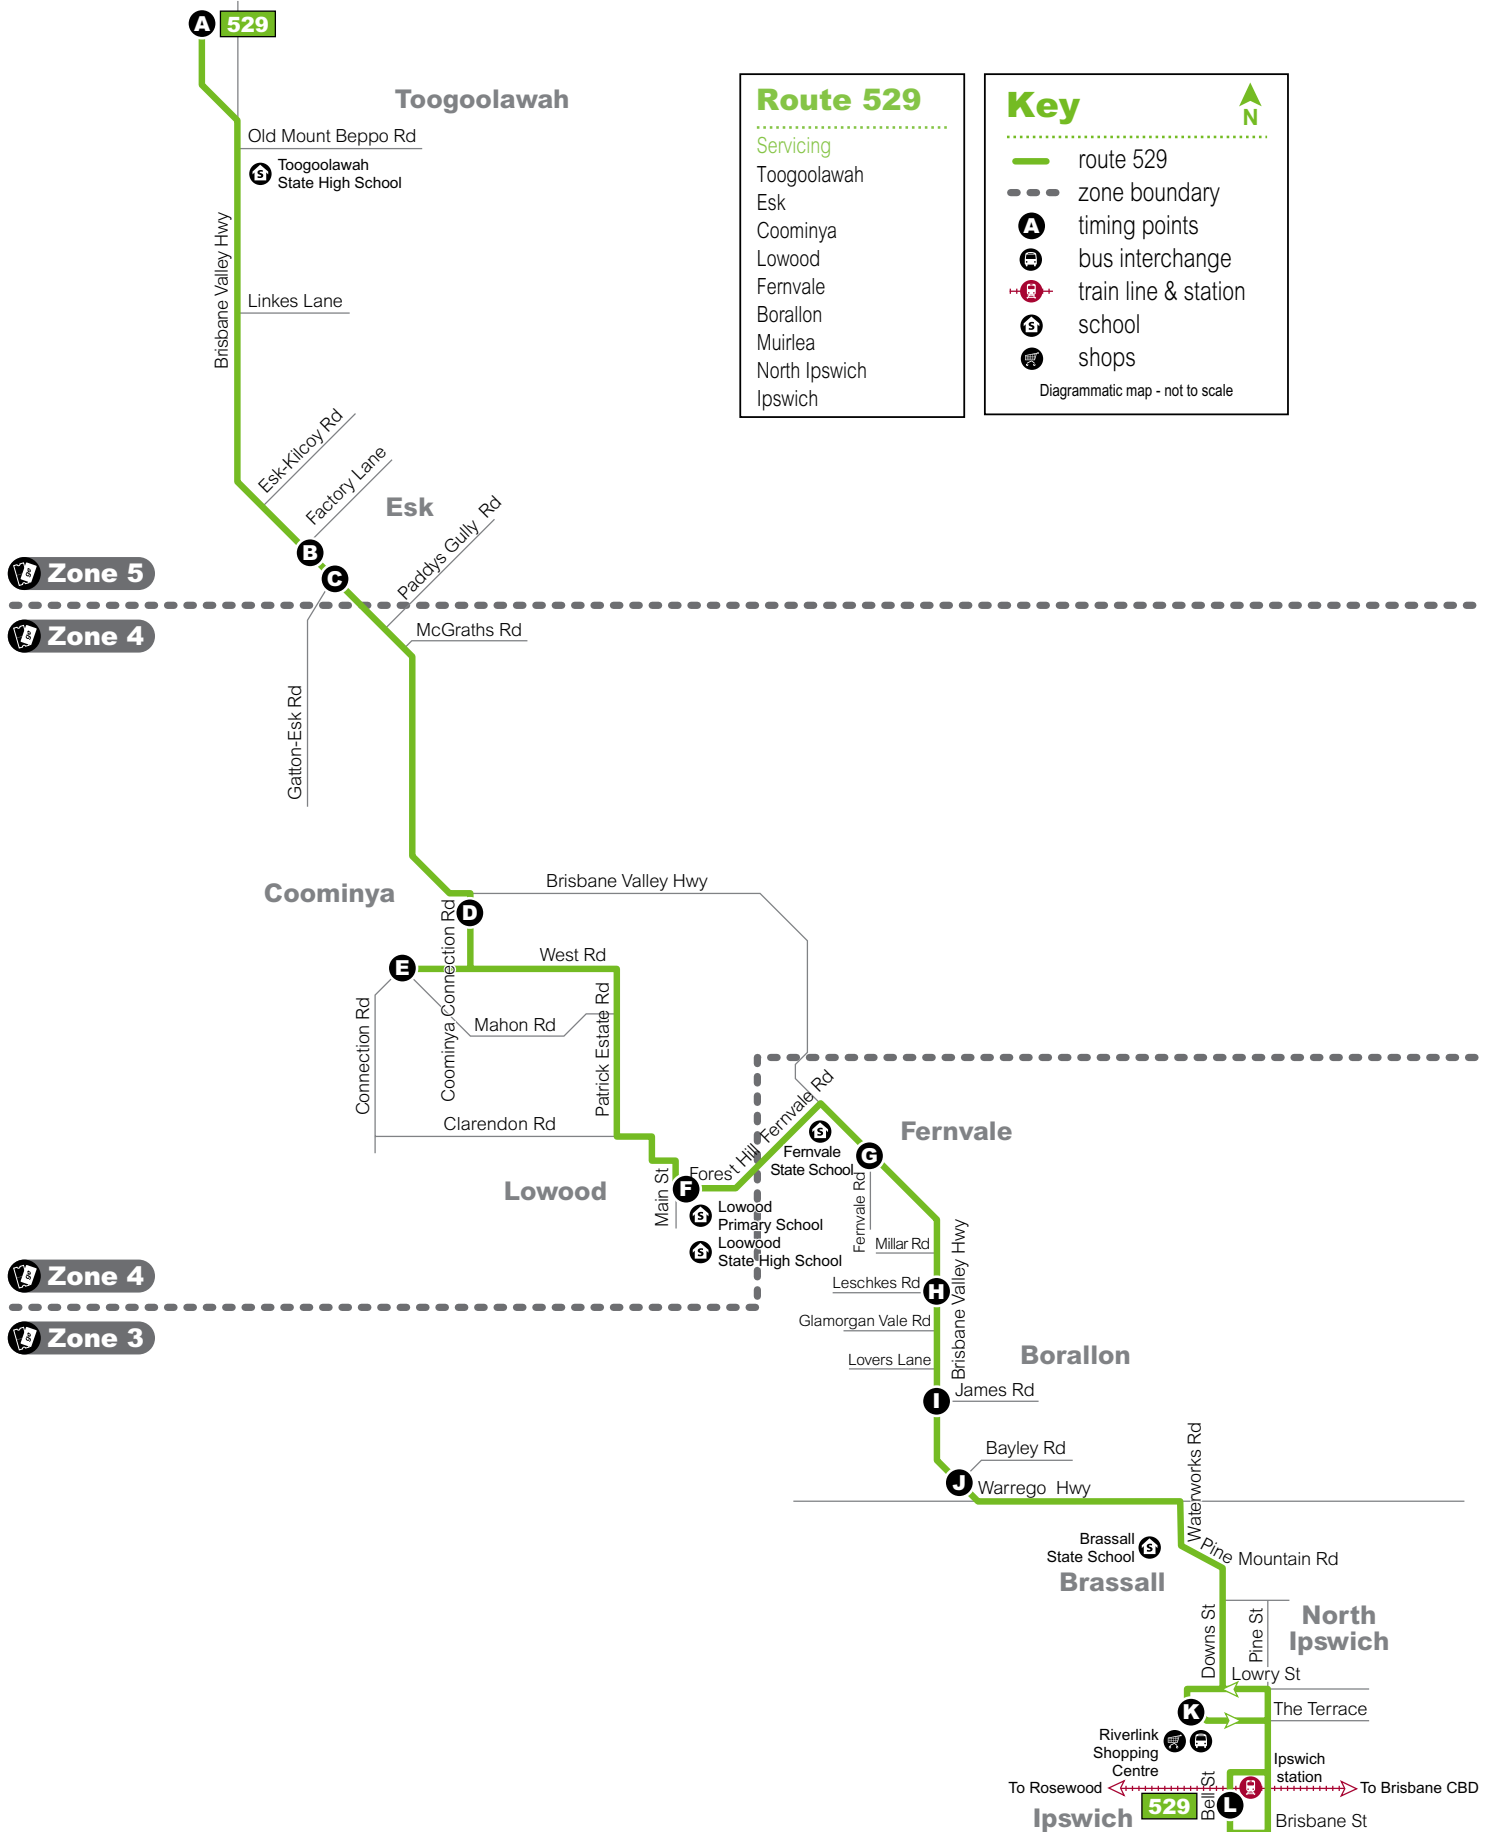

How to read this timetable

1. Use the route map to find the two timing points your stop is located between.
2. Find these points on the timetable. Your bus is scheduled to arrive between the times shown for these points. For example, if your bus stop is between timing points **A** and **B** on the map, then the bus is scheduled to arrive between the times listed for **A** and **B**.

TLWBCTT009

Due to unforeseen circumstances, details on this timetable may change.

Download the MyTranslink app for the most relevant bus, train, ferry and tram information in the palm of your hand.

 **translink**

© The State of Queensland (Department of Transport and Main Roads) 2022
Printed May 2024. v006-529-4-20240523.

 **translink**

Monday to Friday

map ref.	Route number	529 am	529 am	529 pm
A	Toogoolawah History Museum	5.50	-	-
B	Esk, Ipswich St opp Lars Andersen Pl	6.03	-	-
C	Esk, Ipswich St at St Agnes' Church	6.04	-	-
D	Coominya Cnx Rd near Bris Valley Hwy	6.19	-	-
E	Railway St at Coominya Memorial Park	6.24	-	-
F	Lowood, Railway St at Station St	6.49	8.17	5.30
G	Fernvale, opp Fernvale Futures Centre	7.00	8.28	5.41
I	Borallon, Bne Valley Hwy at James Rd	7.08	8.37	5.49
J	Blacksoil, Bne Valley Hwy at Bayley Rd	7.11	8.40	5.52
K	Riverlink Shopping Centre	7.24	8.53	6.05
L	Bell St at Ipswich station 	7.29	8.58	6.10

Saturday

map ref.	Route number	529 am
A	Toogoolawah History Museum	7.21
B	Esk, Ipswich St opp Lars Andersen Pl	7.34
C	Esk, Ipswich St at St Agnes' Church	7.35
D	Coominya Cnx Rd near Bris Valley Hwy	7.50
E	Railway St at Coominya Memorial Park	7.55
F	Lowood, Railway St at Station St	8.20
G	Fernvale, opp Fernvale Futures Centre	8.32
I	Borallon, Bne Valley Hwy at James Rd	8.40
J	Blacksoil, Bne Valley Hwy at Bayley Rd	8.43
K	Riverlink Shopping Centre	8.56
L	Bell St at Ipswich station 	9.00