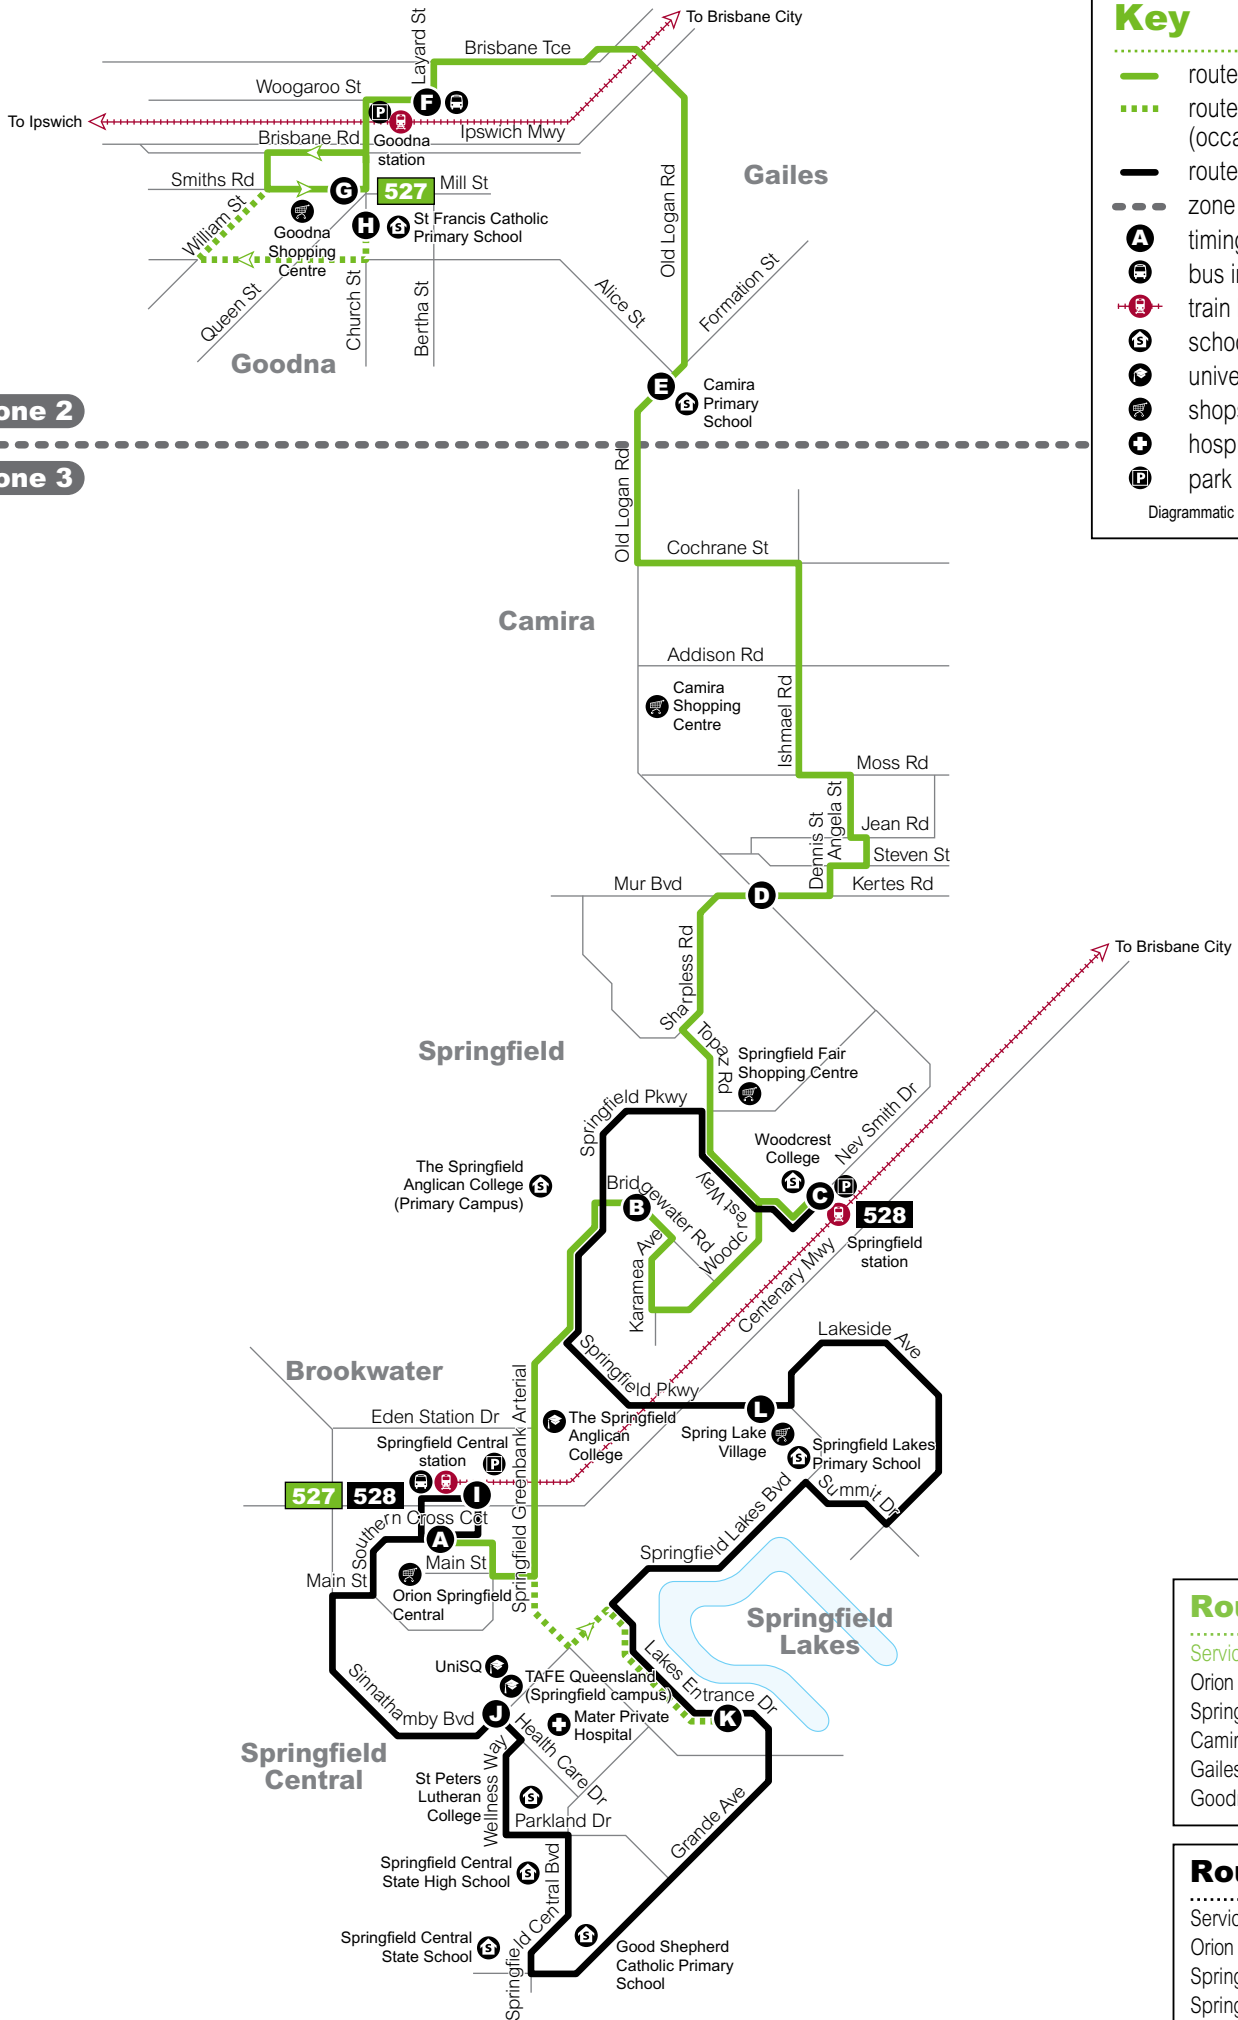

528 Orion to Springfield station servicing Orion Springfield Central, Springfield Lakes and Springfield. Operates 7 days.

TLBQTT002

Due to unforeseen circumstances, details on this timetable may change.

 **translink**

Routes

527, 528

Route map

Key

- route 527
 - route 527 (occasional journey)
 - route 528
 - zone boundary
 - timing points
 - bus interchange
 - train line & station
 - school
 - university/TAFE
 - shops
 - hospital
 - park 'n' ride
- Diagrammatic map - not to scale

Zone 2

Zone 3

Route 527

- Servicing**
- Orion Springfield Central
 - Springfield
 - Camira
 - Gailes
 - Goodna

Route 528

- Servicing**
- Orion Springfield Central
 - Springfield Lakes
 - Springfield

Monday to Friday

map ref.	Route number	527	527	527	527	527	527	527	527	527	527	527	527	527	527	527	527	527	
		am	am	am	am	am	am	am	am	am	am	am	am	am	am	pm	pm	pm	pm
A	Orion Springfield Central	5.26	5.56	6.26	6.55	7.22	7.48	8.18	8.48	9.18	9.48	10.18	10.48	11.18	11.48	12.18	12.48	1.18	1.48
B	Karamea Ave near Bridgewater Rd	5.31	6.01	6.31	7.01	7.28	7.54	8.24	8.54	9.23	9.53	10.23	10.53	11.23	11.53	12.23	12.53	1.23	1.53
C	Springfield station 	5.35	6.05	6.35	7.05	7.32	8.00	8.30	9.00	9.27	9.57	10.27	10.57	11.27	11.57	12.27	12.57	1.27	1.57
D	Mur Bvd near Sharpless Rd	5.40	6.10	6.40	7.10	7.37	8.05	8.35	9.05	9.32	10.02	10.32	11.02	11.32	12.02	12.32	1.02	1.32	2.02
E	Camira Primary School	5.48	6.18	6.49	7.19	7.46	8.14	8.44	9.14	9.40	10.10	10.40	11.10	11.40	12.10	12.40	1.10	1.40	2.10
F	Goodna station 	5.55	6.25	6.57	7.27	7.54	8.22	8.52	9.22	9.47	10.17	10.47	11.17	11.47	12.17	12.47	1.17	1.47	2.17
G	Goodna Shopping Centre	-	-	-	-	-	8.29	8.59	9.29	9.52	10.22	10.52	11.22	11.52	12.22	12.52	1.22	1.52	2.22