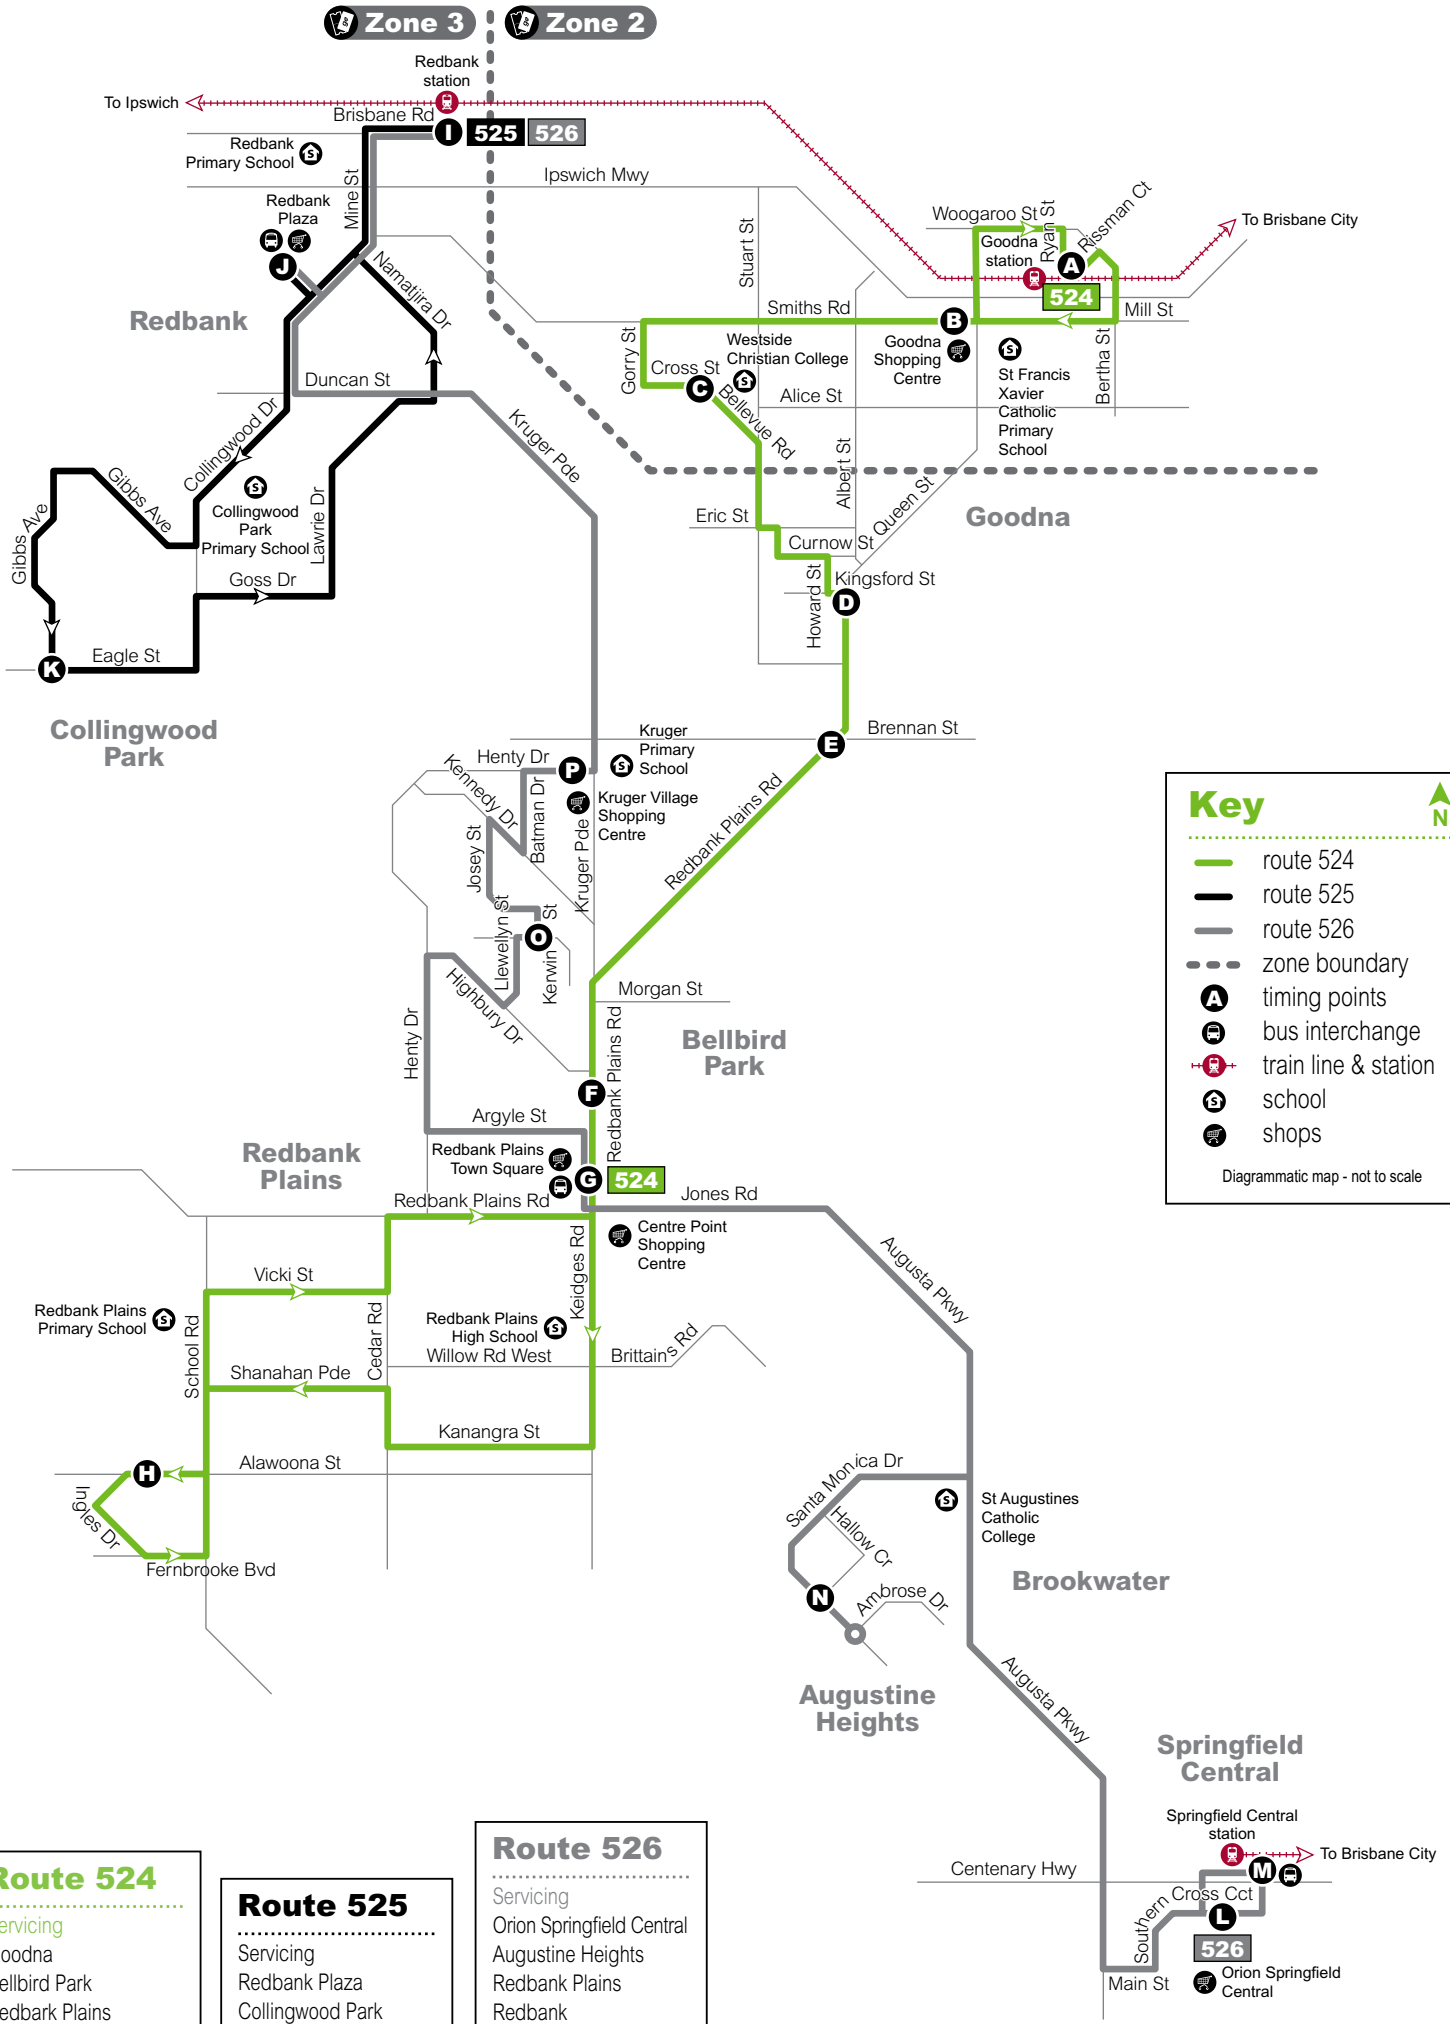

Routes

524, 525, 526

Route map