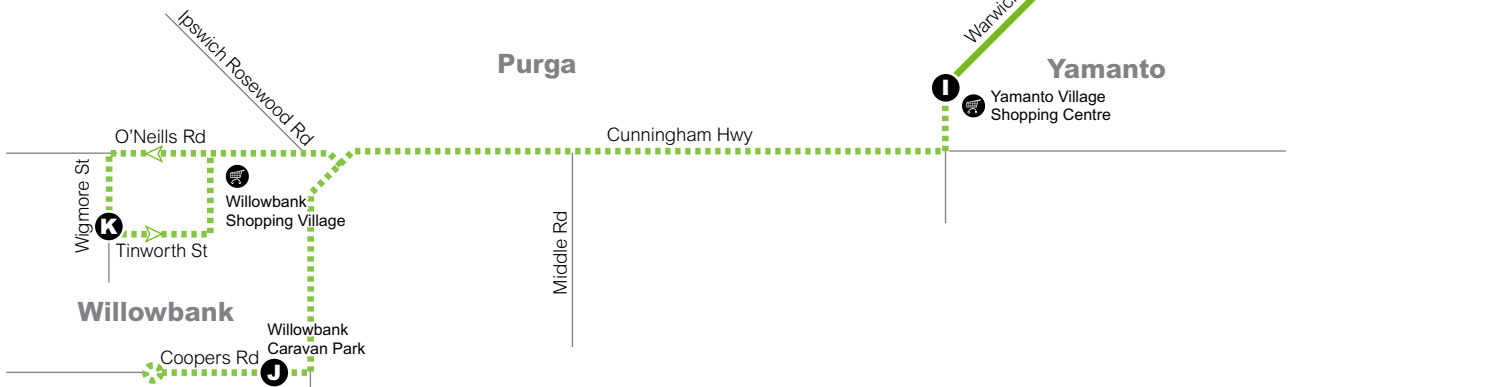

Key

- route 515
- occasional service
- timing points
- bus interchange
- train line & station
- school
- university/TAFE
- shops
- hospital
- tourist attraction

Diagrammatic map - not to scale

Zone 3

To Rosewood ←

Wulkuraka station

Thomas St station

Ipswich station → To Brisbane CBD

Route 515

Servicing

- Brassall
- Riverlink Shopping Centre
- North Ipswich
- Ipswich
- Churchill
- Yamanto
- Willowbank