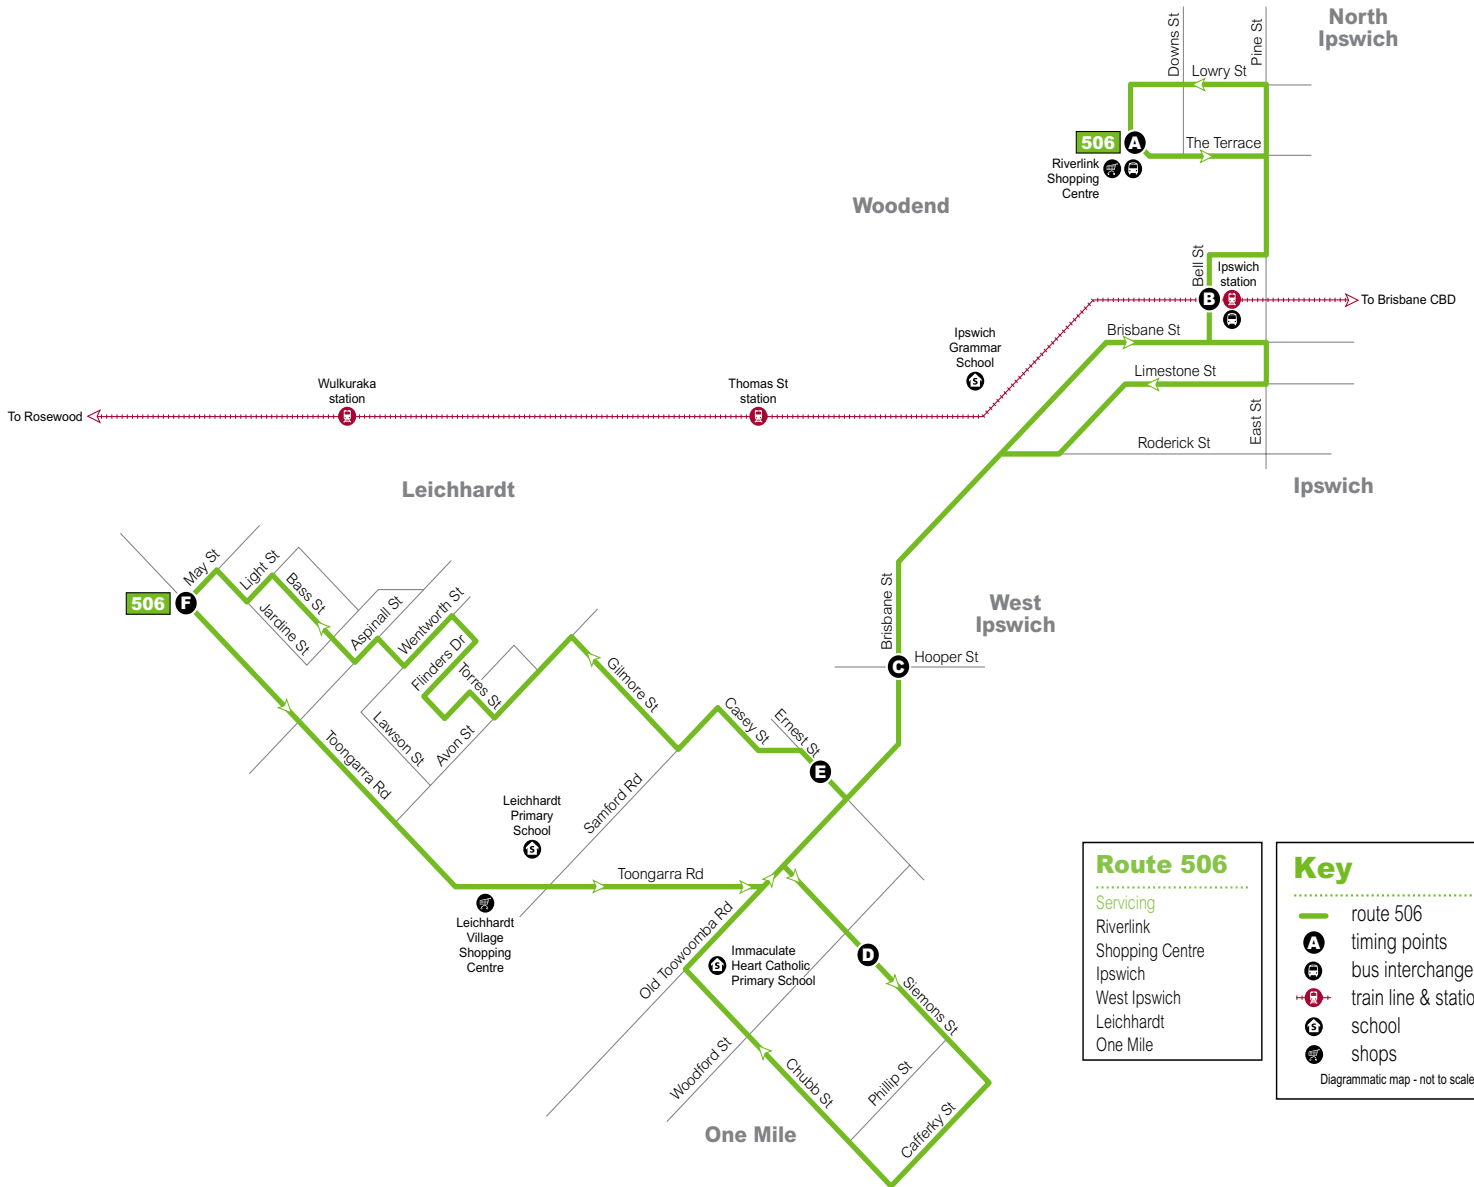

Zone 3

Route 506

Servicing

- Riverlink Shopping Centre
- Ipswich
- West Ipswich
- Leichhardt
- One Mile

Key

- route 506
- timing points
- bus interchange
- train line & station
- school
- shops

Diagrammatic map - not to scale