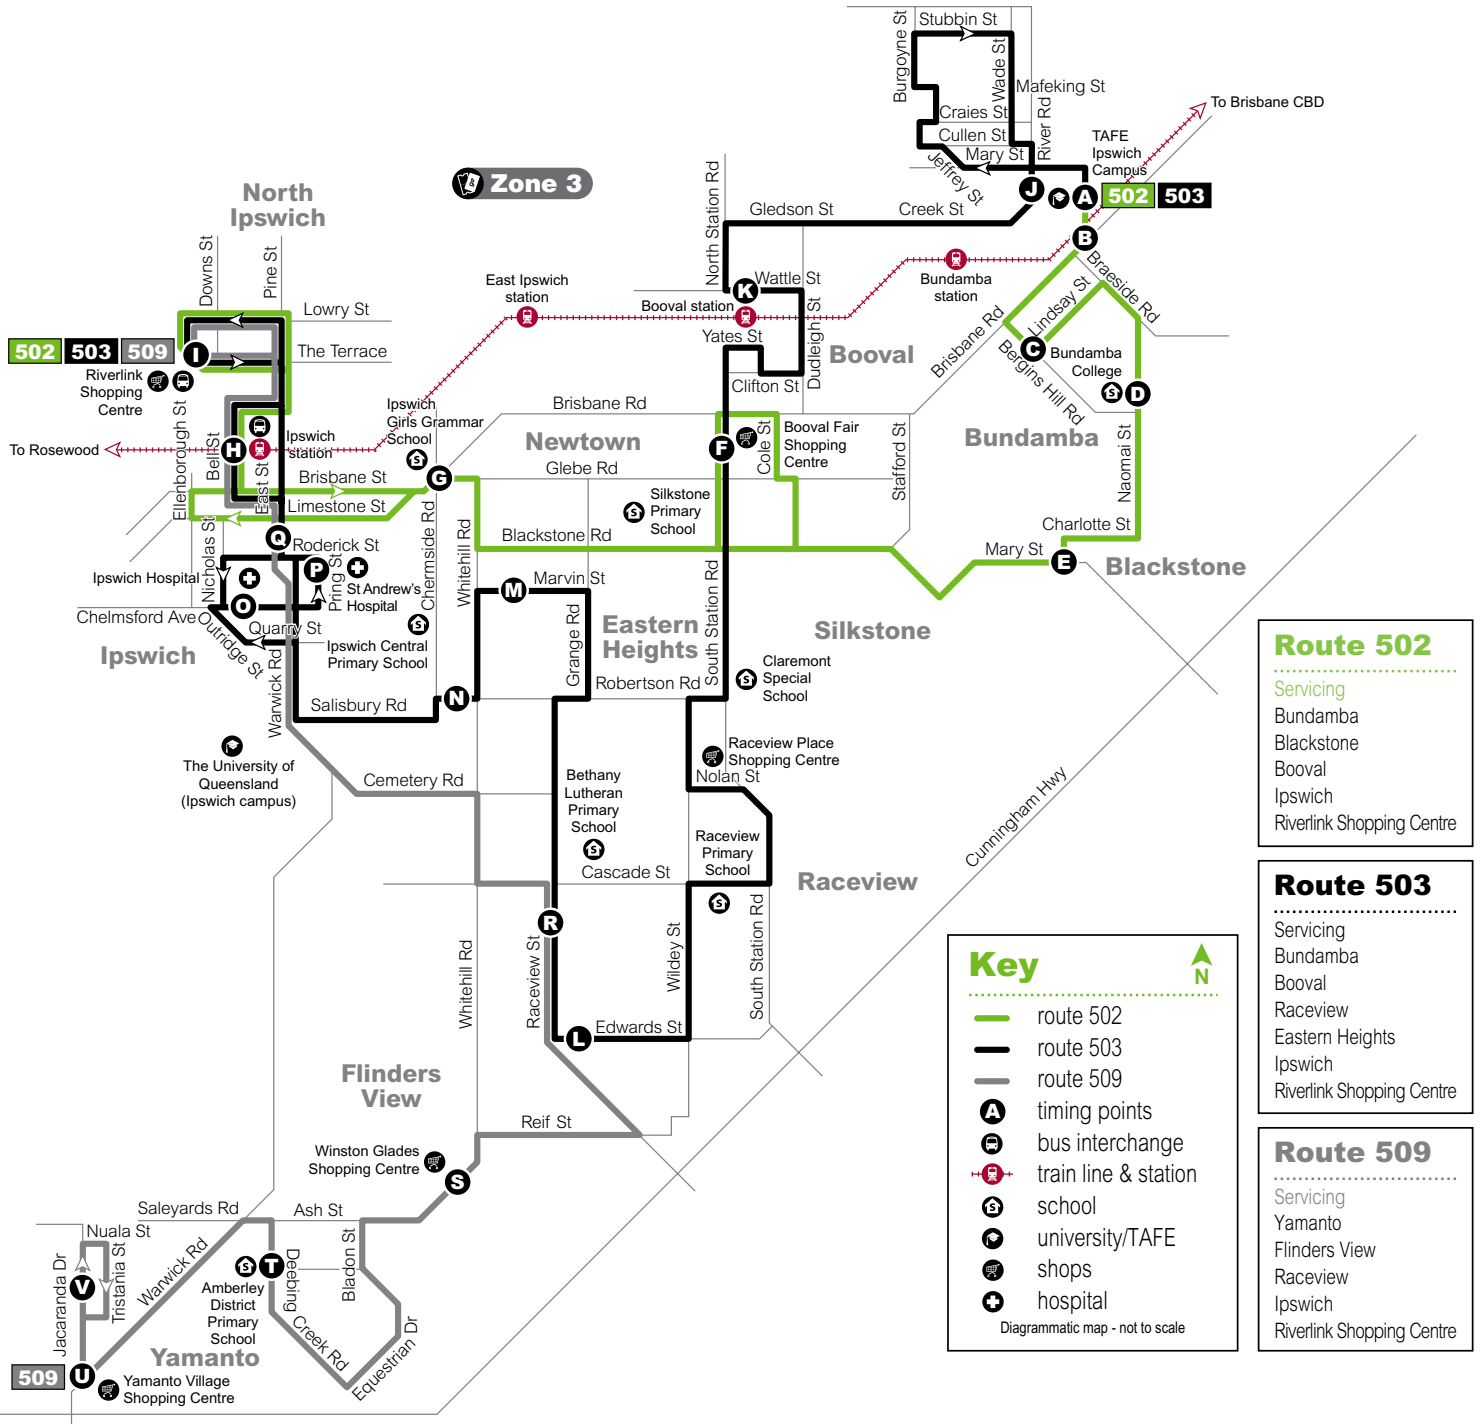

© The State of Queensland (Department of Transport and Main Roads) 2022
Printed May 2024. v006-502,503,509-8-20240523.

Routes

502, 503, 509

Route map

Zone 3

Monday to Friday

map ref.	Route number	502	502	502	502	502	502	502	502	502	502	502	502	502	502	502	502	502	502	502	
		am	am	am	am	am	am	am	am	am	pm	pm	pm	pm	pm	pm	pm	pm	pm	pm	pm
A	Byrne St at TAFE Ipswich campus	6.13	6.43	7.16	7.49	8.24	8.54	9.54	10.54	11.54	12.54	1.54	2.51	3.47	4.14	4.44	5.16	5.46	6.16	6.46	7.16
C	Lindsay St at Bergins Hill Rd	6.15	6.45	7.18	7.52	8.29	8.57	9.57	10.57	11.57	12.57	1.57	2.55	3.50	4.17	4.47	5.18	5.48	6.18	6.48	7.18
D	Naomai St at Innes Crescent	6.18	6.48	7.21	7.56	8.33	9.01	10.00	11.00	12.00	1.00	2.00	2.59	3.53	4.20	4.50	5.21	5.51	6.21	6.51	7.21
E	William St near Charlotte St	6.20	6.50	7.23	7.58	8.35	9.03	10.02	11.02	12.02	1.02	2.02	3.01	3.55	4.22	4.52	5.23	5.53	6.23	6.53	7.23
F	Booval Fair	6.27	6.57	7.30	8.05	8.42	9.10	10.09	11.09	12.09	1.09	2.09	3.09	4.03	4.30	5.00	5.30	6.00	6.30	7.00	7.30
G	Ipswich Girls Grammar School	6.34	7.04	7.39	8.15	8.52	9.19	10.18	11.18	12.18	1.18	2.18	3.20	4.11	4.38	5.08	5.37	6.07	6.37	7.07	7.37
H	Bell St at Ipswich station	6.40	7.10	7.46	8.23	9.00	9.27	10.24	11.24	12.24	1.24	2.24	3.28	4.17	4.44	5.14	5.42	6.12	6.42	7.12	7.42
I	Riverlink Shopping Centre	-	-	-	8.28	9.05	9.32	10.29	11.29	12.29	1.29	2.29	3.33	4.22	4.49	5.19	5.47	6.17	6.47	7.17	7.47