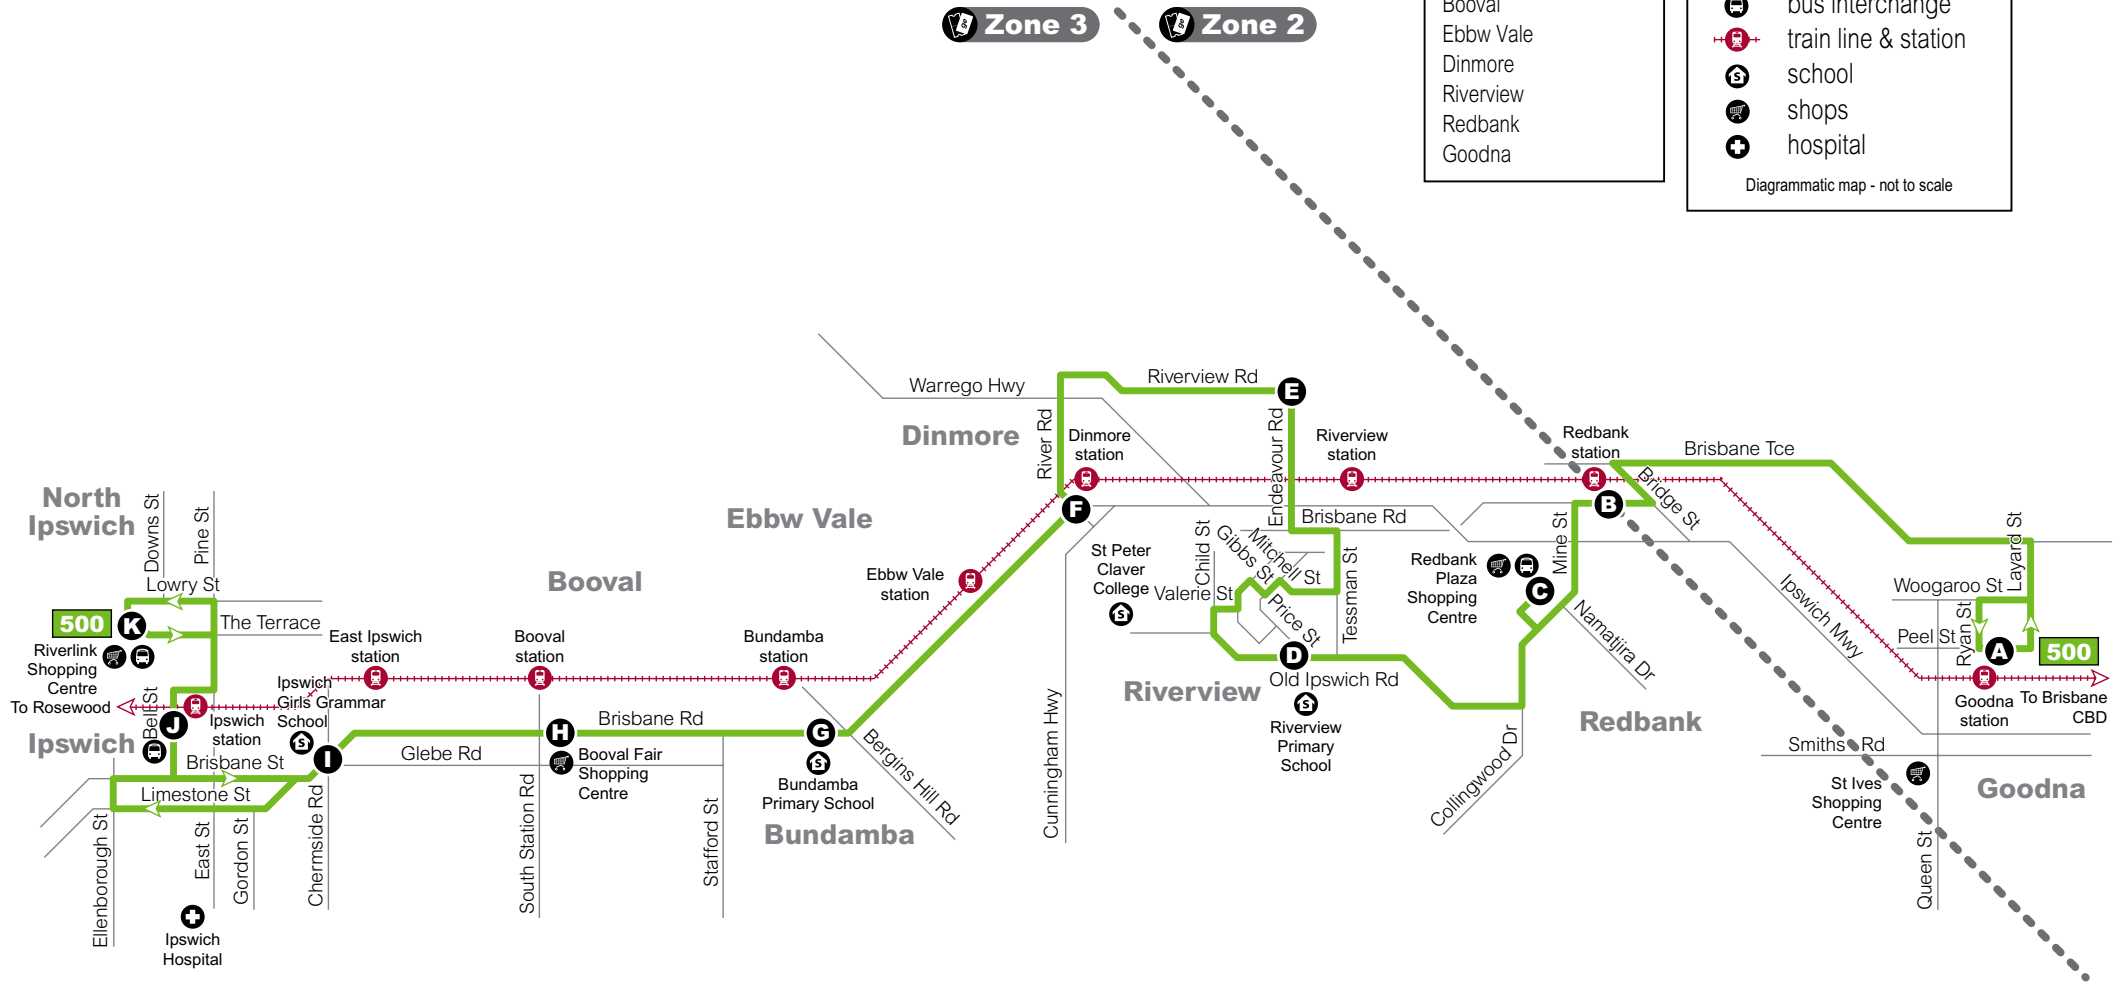

How to read this timetable

1. Use the route map to find the two timing points your stop is located between.
2. Find these points on the timetable. Your bus is scheduled to arrive between the times shown for these points. For example, if your bus stop is between timing points **A** and **B** on the map, then the bus is scheduled to arrive between the times listed for **A** and **B**.

Your **Western region** bus operator

 **500**

Riverlink Shopping Centre to Goodna station

Effective from **24 June 2024**

Route description

500 Riverlink Shopping Centre to Goodna station
servicing Riverlink Shopping Centre, Ipswich, Booval, Ebbw Vale, Dinmore, Riverview, Redbank and Goodna.
Operates 7 days.

© The State of Queensland (Department of Transport and Main Roads) 2022
Printed May 2024. v006-500-4-20240523.

 **translink**

Route 500

Route map

Route 500

- Servicing
- Riverlink Shopping Centre
- Ipswich
- Booval
- Ebbw Vale
- Dinmore
- Riverview
- Redbank
- Goodna

Key

- route 500
- zone boundary
- timing points
- bus interchange
- train line & station
- school
- shops
- hospital

Diagrammatic map - not to scale

Goodna station to Riverlink Shopping Centre

servicing Goodna, Redbank, Riverview, Dinmore, Ebbw Vale, Booval, Ipswich and Riverlink Shopping Centre