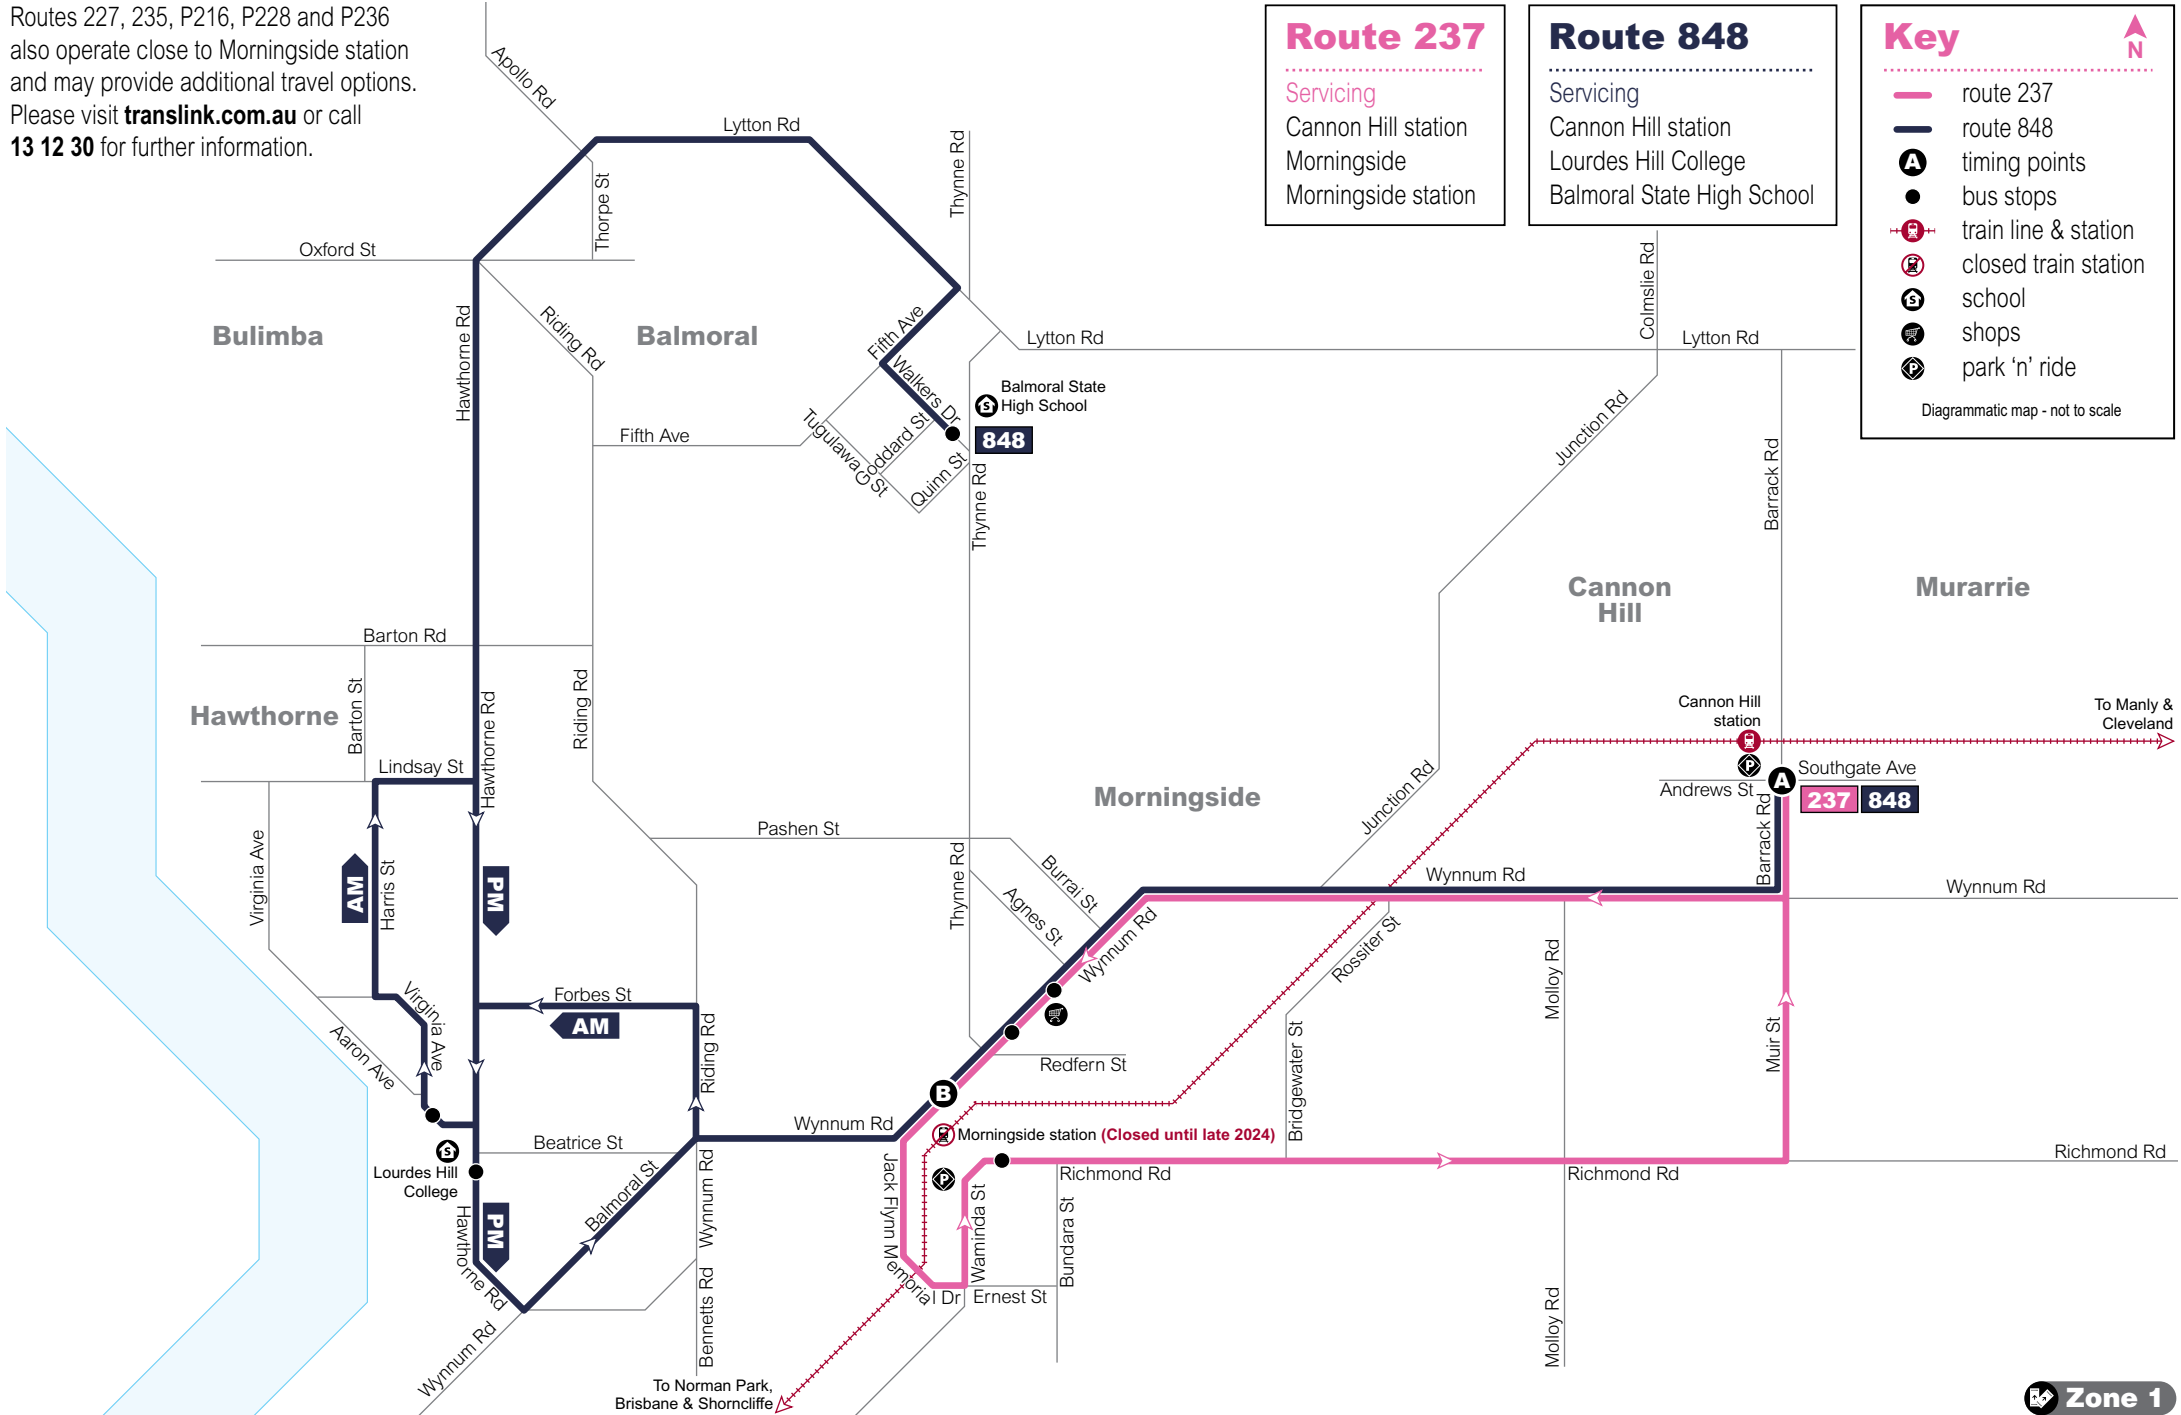

 **QueenslandRail**

 **translink**

Route 237

Route map

Routes 227, 235, P216, P228 and P236 also operate close to Morningside station and may provide additional travel options. Please visit translink.com.au or call **13 12 30** for further information.

Route 237

Servicing
 Cannon Hill station
 Morningside
 Morningside station

Route 848

Servicing
 Cannon Hill station
 Lourdes Hill College
 Balmoral State High School

Key

- route 237
- route 848
- timing points
- bus stops
- train line & station
- closed train station
- school
- shops
- park 'n' ride

Diagrammatic map - not to scale

Monday to Friday

map ref.	Route number	237	237	237	237	237	237	237	237	237	237	237	237	237	237	237	237	848	237	237	237	
		am	am	am	am	am	am	am	am	am	am	am	am	am	am	am	am	am	am	am	am	am
A	Cannon Hill station	4.52	5.22	5.37	5.52	6.07	6.15	6.22	6.30	6.37	6.45	6.52	7.00	7.07	7.15	7.22	7.30	7.37	S7.51	7.52	8.00	8.07
B	Morningside station	4.58	5.28	5.43	5.58	6.13	6.21	6.28	6.36	6.43	6.51	6.58	7.06	7.13	7.21	7.28	7.36	7.43	-	7.58	8.06	8.13
	Lourdes Hill College	-	-	-	-	-	-	-	-	-	-	-	-	-	-	-	-	-	S8.10	-	-	-
	Balmoral High - Walkers Dr	-	-	-	-	-	-	-	-	-	-	-	-	-	-	-	-	-	S8.21	-	-	-
A	Cannon Hill station	5.09	5.39	5.54	6.09	6.24	6.32	6.39	6.47	6.54	7.02	7.09	7.17	7.24	7.32	7.39	7.47	7.54	-	8.09	8.17	8.24

Monday to Friday (cont...)

map ref.	Route number	237	237	237	237	237
		pm	pm	pm	am	am
A	Cannon Hill station	10.52	11.22	11.52	12.20	F1.20
B	Morningside station	10.58	11.28	11.58	12.26	F1.26
A	Cannon Hill station	11.09	11.39	12.09	12.37	F1.37