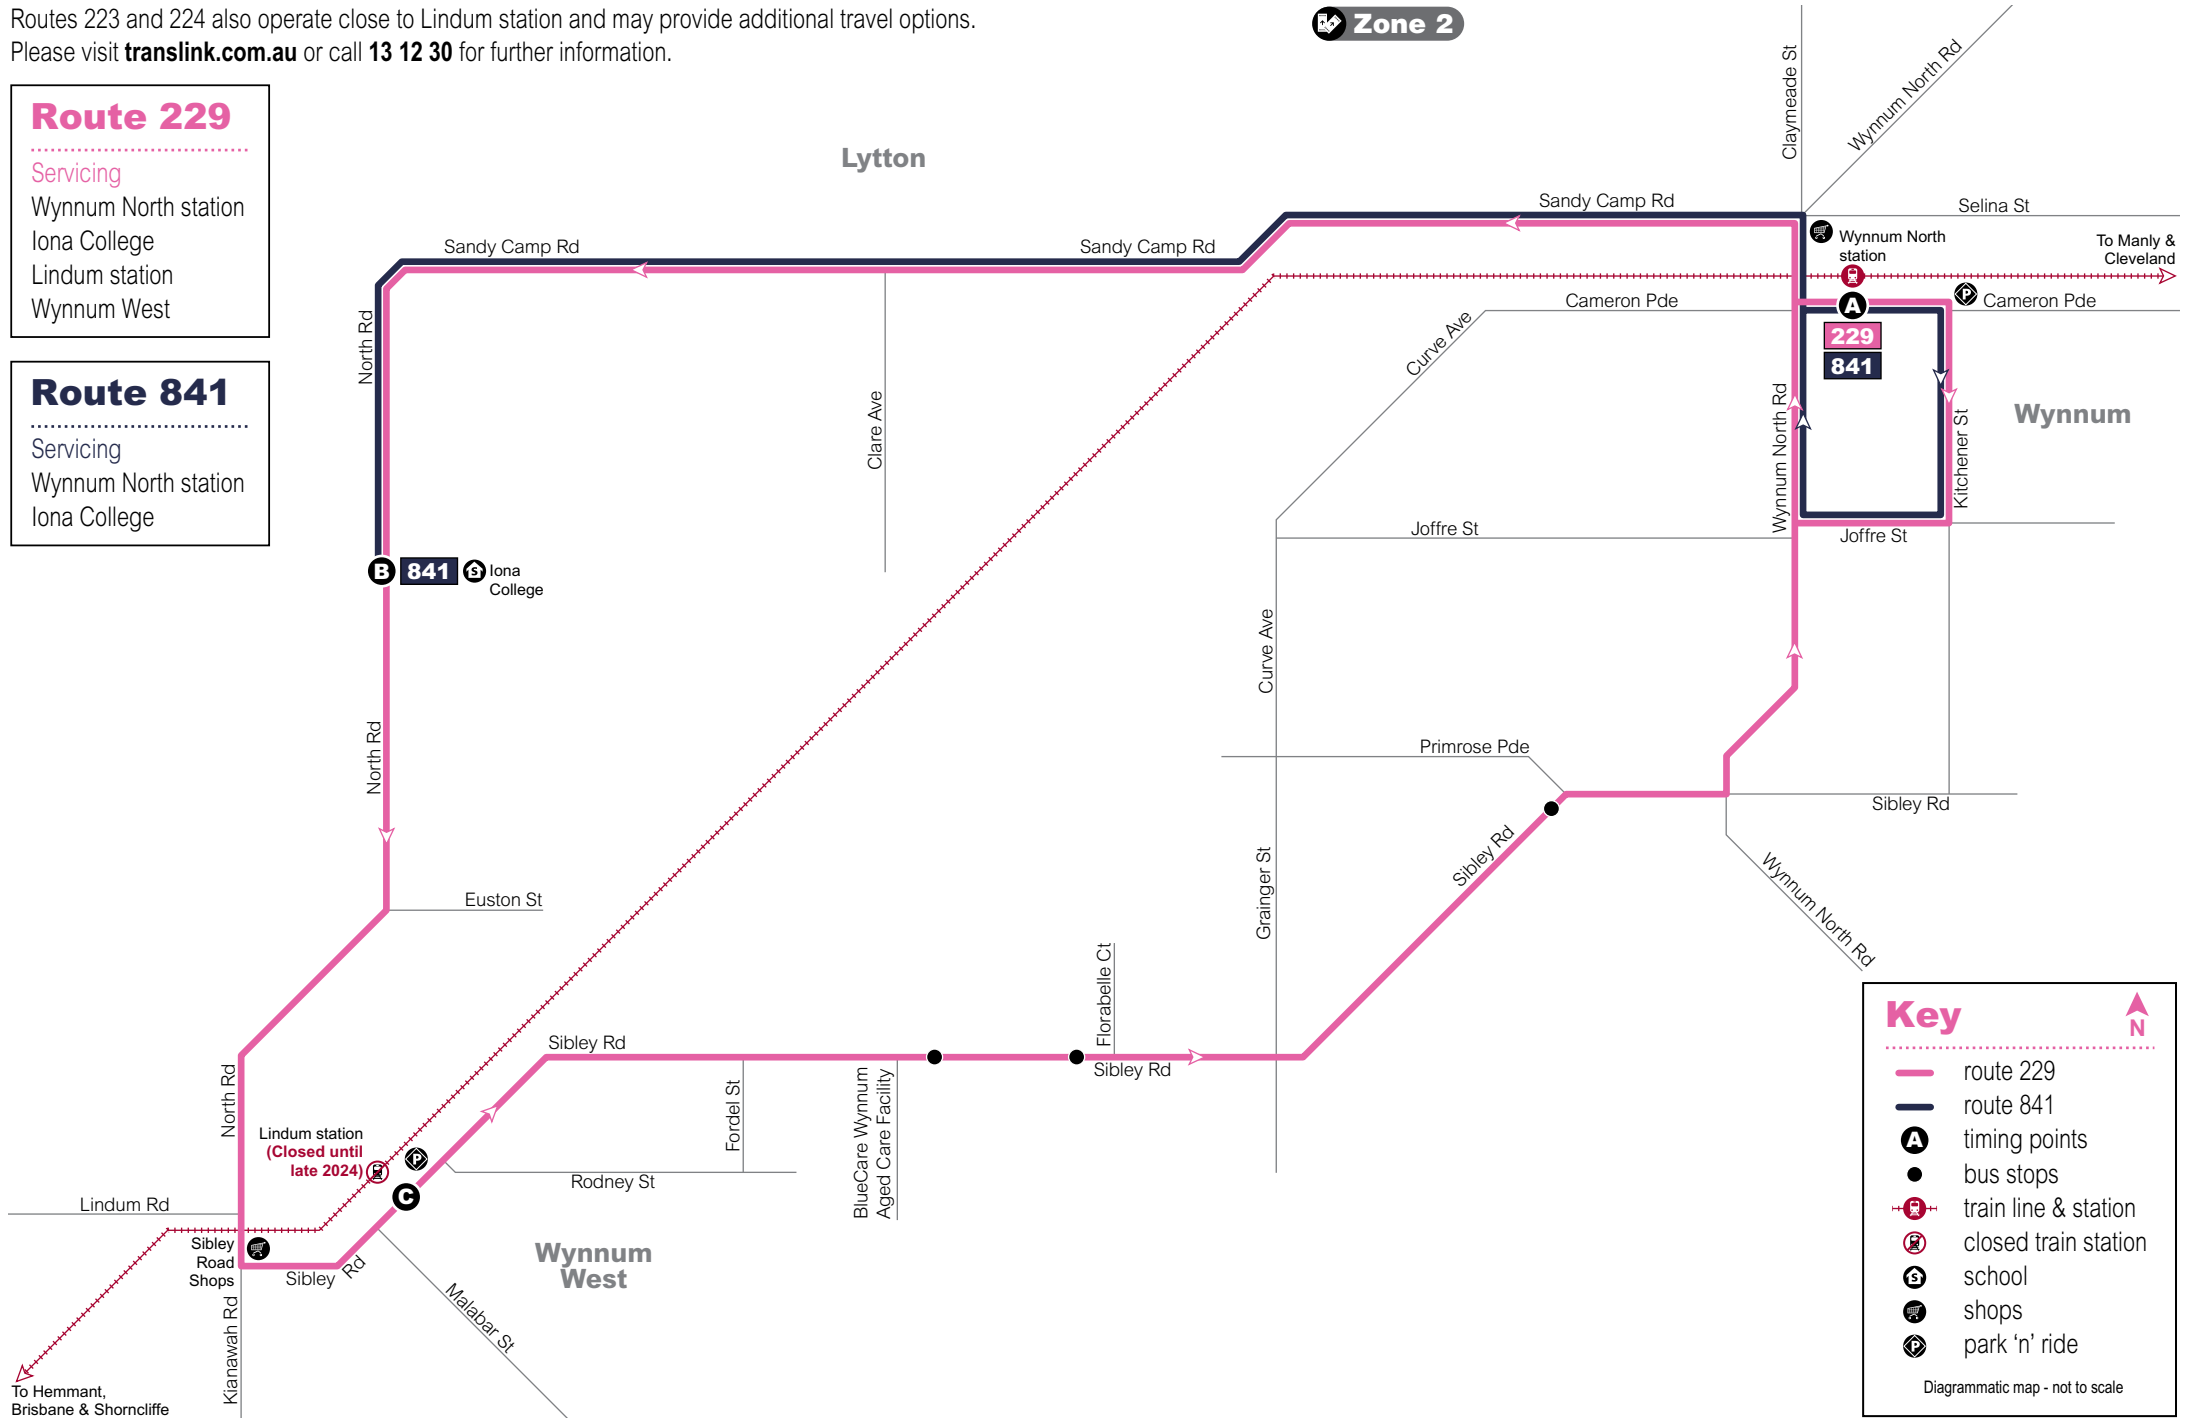

Zone 2

Route 229

Servicing

- Wynnum North station
- Iona College
- Lindum station
- Wynnum West

Route 841

Servicing

- Wynnum North station
- Iona College

Key

- route 229
- route 841
- A** timing points
- bus stops
- train line & station
- ⓧ closed train station
- Ⓢ school
- 🏪 shops
- 🅑 park 'n' ride

Diagrammatic map - not to scale

Monday to Friday

map ref.	Route number	229	229	229	229	229	229	229	229	229	229	841	841	229	841	841	229	841	841	229	841	
		am	am	am	am	am	am	am	am	am	am	am	am	am	am	am	am	am	am	am	am	am
A	Wynnum North station	4.44	5.14	5.29	5.44	5.59	6.14	6.29	6.44	6.59	7.14	7.29	S7.38	S7.43	7.44	S7.53	S7.58	7.59	S8.08	S8.13	8.14	S8.18
B	North Rd at Iona College	4.48	5.18	5.33	5.48	6.03	6.18	6.33	6.48	7.03	7.19	7.34	S7.43	S7.48	7.49	S7.58	S8.03	8.04	S8.13	S8.18	8.19	S8.23
C	Lindum Station	4.49	5.19	5.34	5.49	6.04	6.19	6.34	6.49	7.04	7.21	7.36	-	-	7.51	-	-	8.06	-	-	8.21	-
A	Wynnum North station	4.55	5.25	5.40	5.55	6.10	6.25	6.40	6.55	7.10	7.28	7.43	-	-	7.58	-	-	8.13	-	-	8.28	-