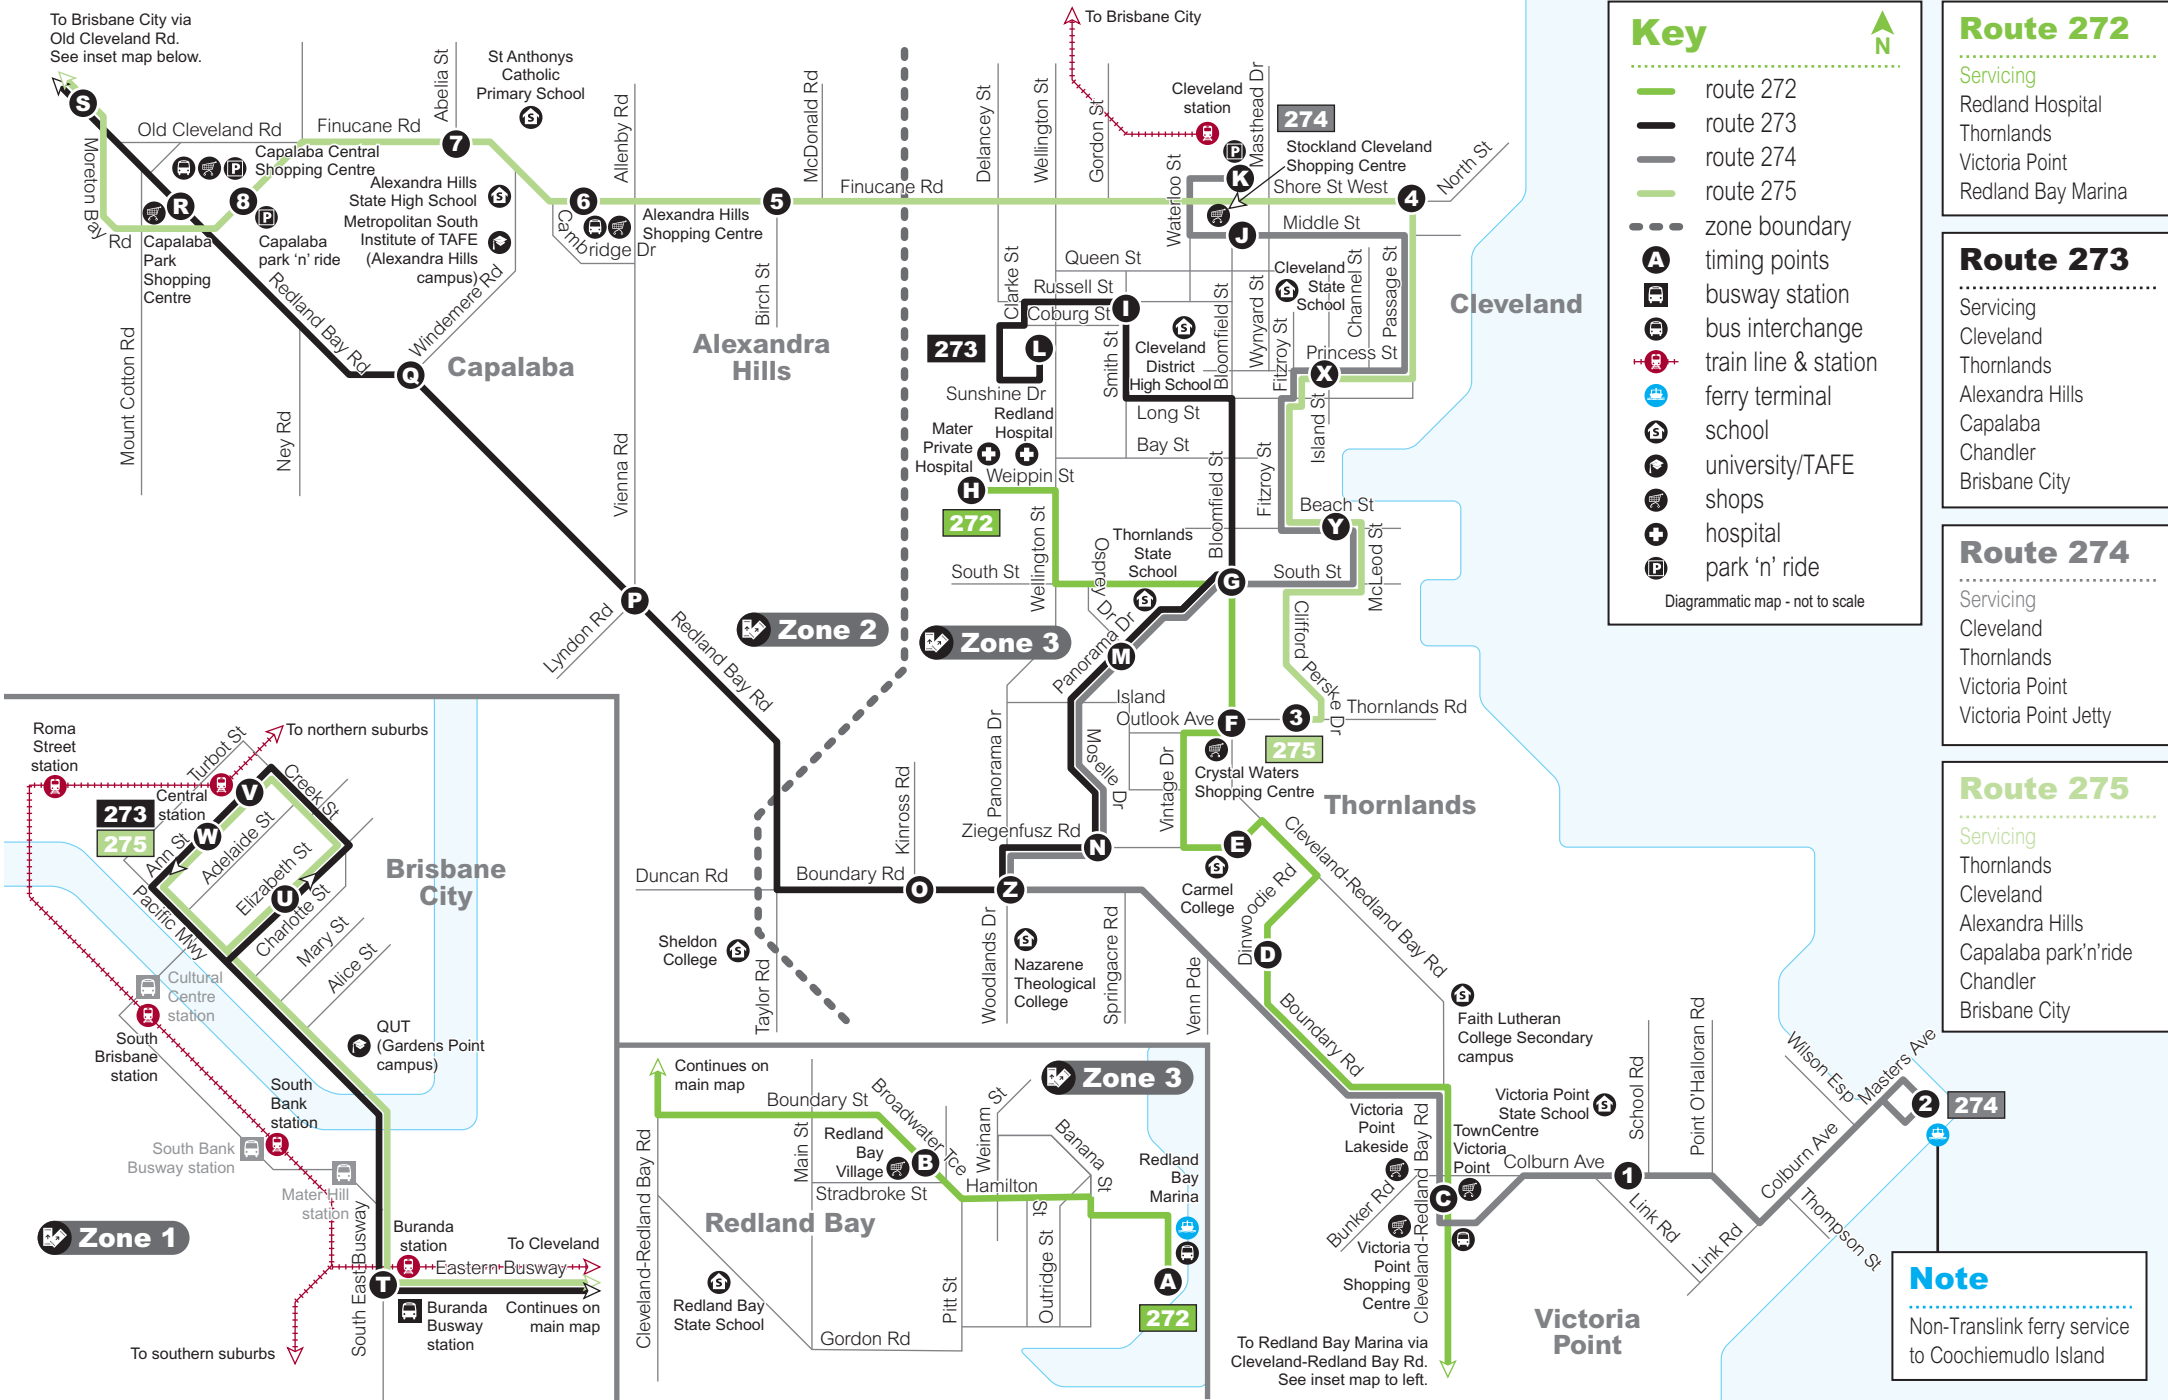

Routes

272, 273, 274, 275

Route map

To Brisbane City via Old Cleveland Rd.
See inset map below.

To Redland Bay Marina via Cleveland-Redland Bay Rd.
See inset map to left.