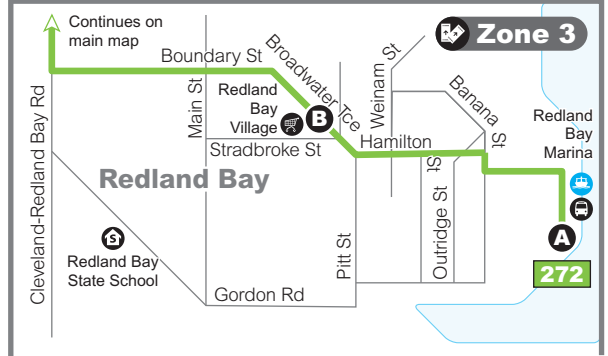

Routes

272, 273, 274, 275

Route map

To Brisbane City via Old Cleveland Rd.
See inset map below.

To Redland Bay Marina via Cleveland-Redland Bay Rd.
See inset map to left.