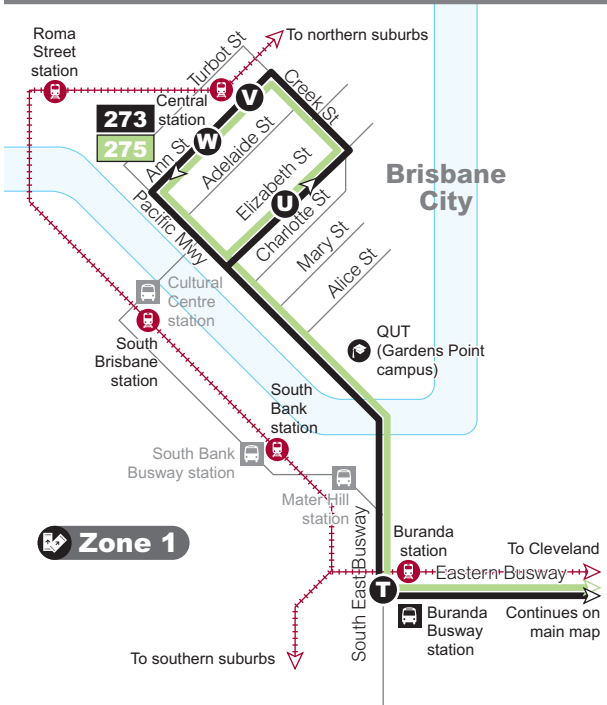

Routes

272, 273, 274, 275

Route map

To Brisbane City via Old Cleveland Rd.
See inset map below.

To Redland Bay Marina via Cleveland-Redland Bay Rd.
See inset map to left.