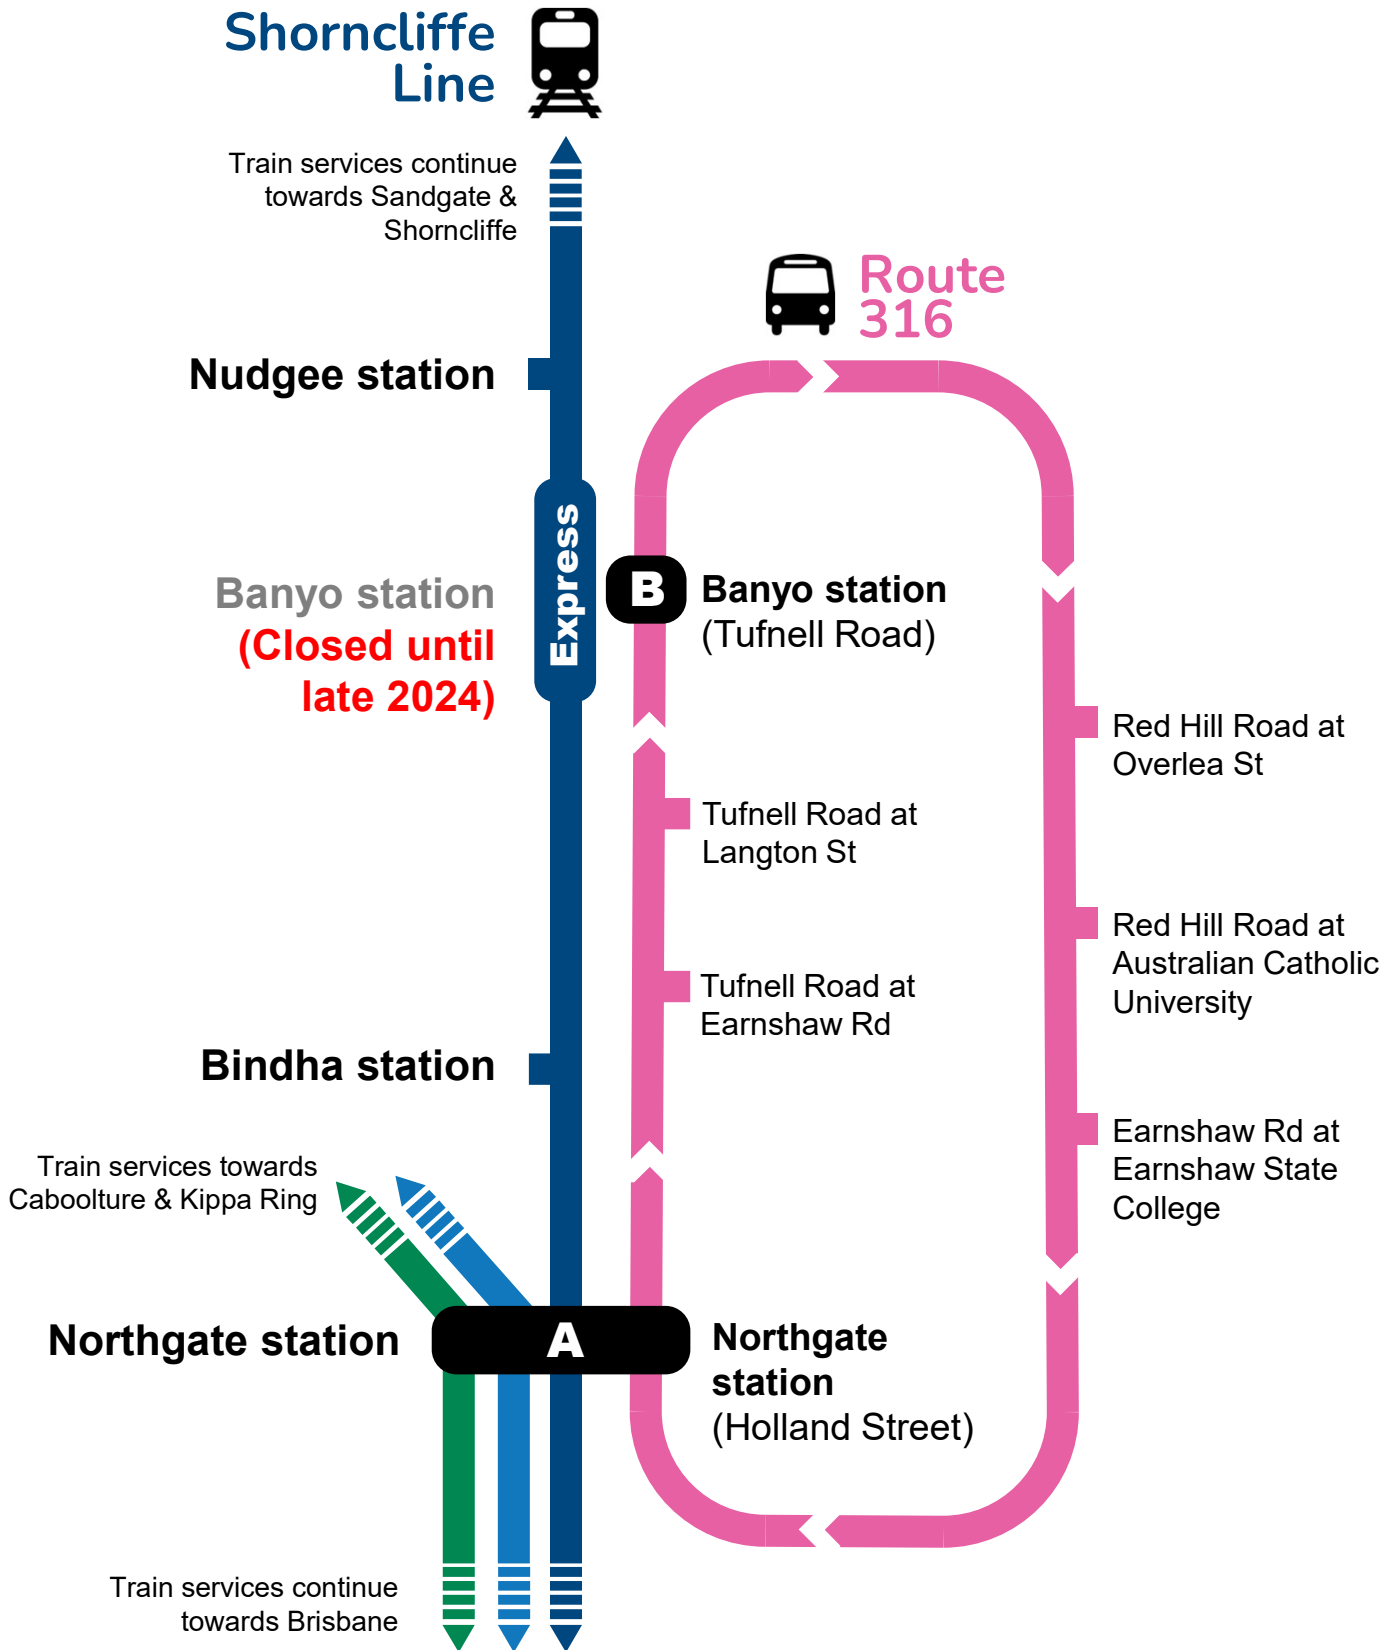

How to read this timetable

1. Use the route map to find the two timing points your stop is located between.
2. Find these points on the timetable. Your bus is scheduled to arrive between the times shown for these points. For example, if your bus stop is between timing points **A** and **B** on the map, then the bus is scheduled to arrive between the times listed for **A** and **B**.

Your **rail replacement** bus operator

Dedicated to a better Brisbane

 **316**

Banyo station shuttle bus

Effective from **25 March 2024**

Route description

316 Banyo station shuttle bus servicing Northgate station, Banyo station and Australian Catholic University (loop) until late 2024. Operates 7 days.

© The State of Queensland (Department of Transport and Main Roads) 2022
Printed March 2024. v005-316-4-20240327.

 **translink**

Route 306 also operates close to Banyo station and may provide additional travel options. Please visit translink.com.au or call 13 12 30 for further information.

Monday to Friday (cont...)

map ref.	Route number	316	316	316	316	316	316	316	316	316	316	316	316	316	316	316	316	316	316	316	316	
		am	am	pm	pm	pm	pm	pm	pm	pm	pm	pm	pm	pm	pm	pm	pm	pm	pm	pm	pm	pm
A	Northgate station	11.07	11.37	12.07	12.37	1.07	1.37	2.07	2.37	3.07	3.22	3.37	3.52	4.07	4.22	4.37	4.52	5.07	5.22	5.37	5.52	6.07
B	Banyo station - Tufnell Rd	11.12	11.42	12.12	12.42	1.12	1.42	2.12	2.42	3.13	3.28	3.43	3.58	4.13	4.28	4.42	4.57	5.12	5.27	5.42	5.57	6.12
A	Northgate station	11.24	11.54	12.24	12.54	1.24	1.54	2.24	2.54	3.27	3.42	3.57	4.12	4.27	4.42	4.54	5.09	5.24	5.39	5.54	6.09	6.21