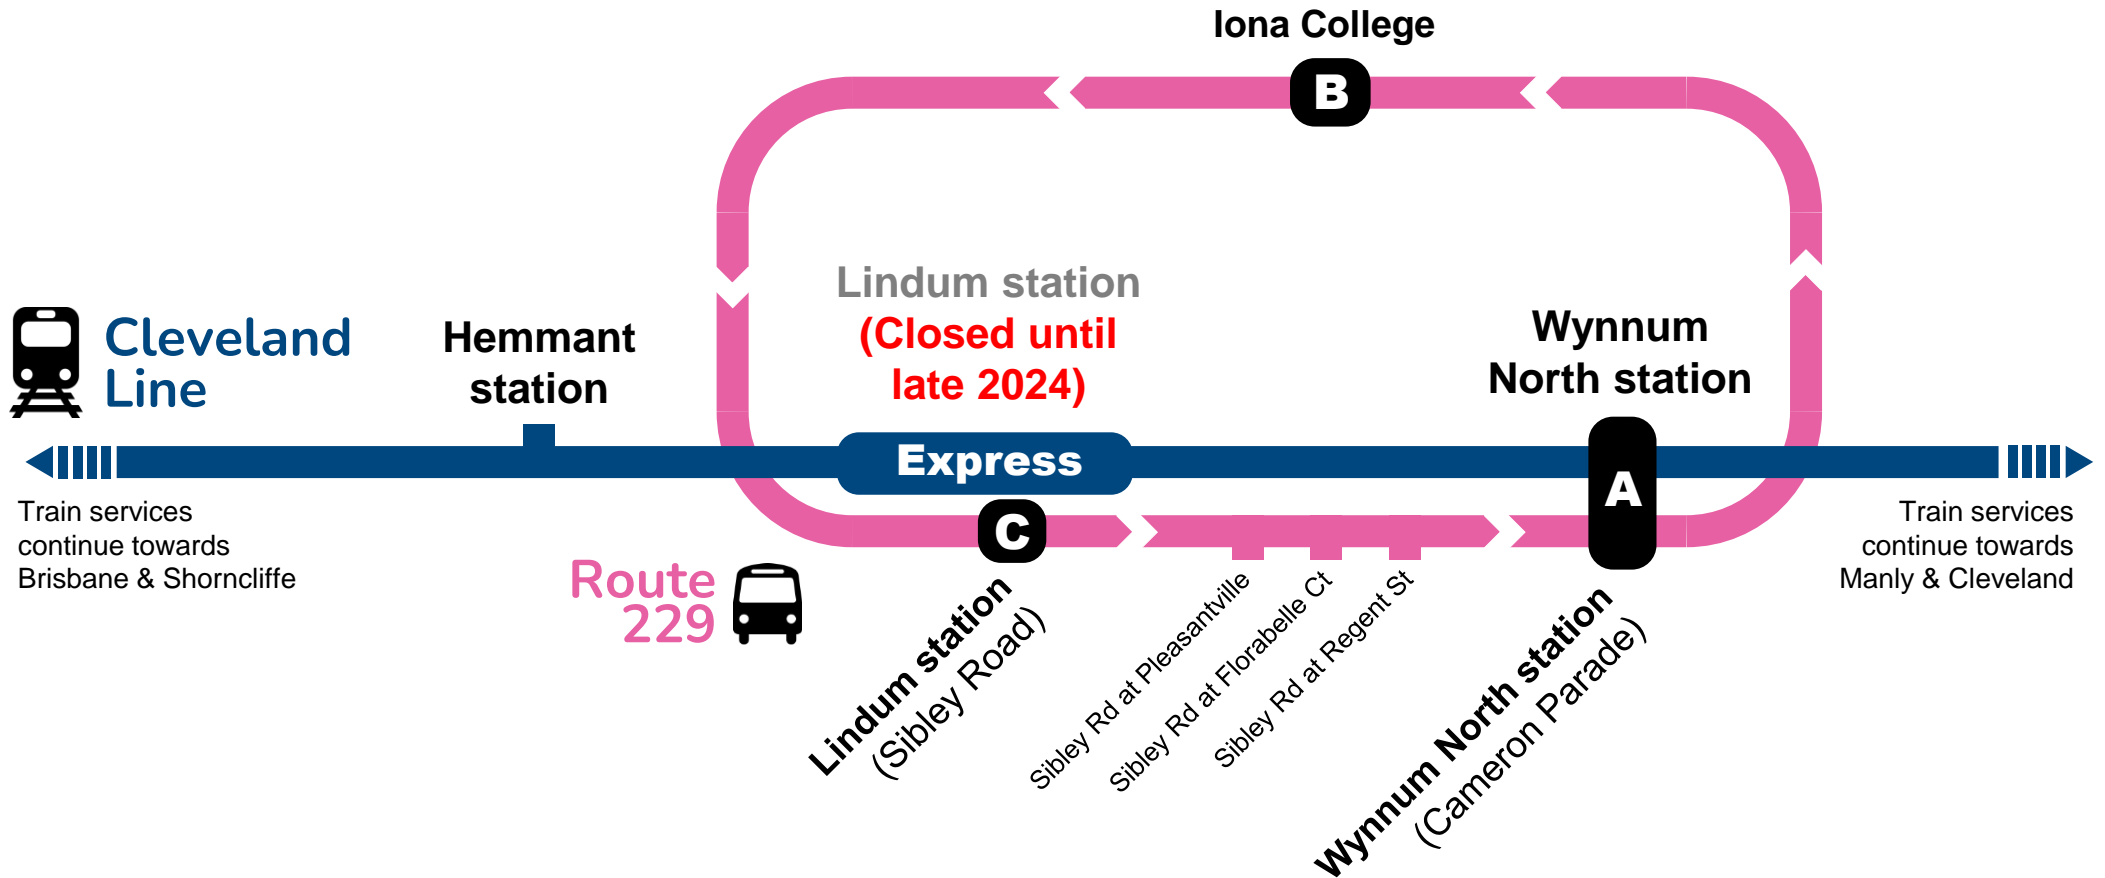

How to read this timetable

1. Use the route map to find the two timing points your stop is located between.
2. Find these points on the timetable. Your bus is scheduled to arrive between the times shown for these points. For example, if your bus stop is between timing points **A** and **B** on the map, then the bus is scheduled to arrive between the times listed for **A** and **B**

Your rail replacement bus operator

Dedicated to a better Brisbane

 **229**

Lindum station shuttle bus (anti-clockwise loop)

Effective from 8 February 2024

Route description

229 Lindum station shuttle bus (anti-clockwise loop) servicing Wynnum North station, Iona College and Lindum station until late 2024. Operates 7 days.

 QueenslandRail

 translink

Route
229

Route map

Routes 223 and 224 also operate close to Lindum station and may provide additional travel options. Please visit translink.com.au or call 13 12 30 for further information.

Route 229

Lindum station shuttle bus

servicing Wynnum North station, Iona College and Lindum station (anti-clockwise loop)

Monday to Friday

map ref.	Route number	229	229	229	229	229	229	229	229	229	229	229	229	229	229	229	229	229	229	229		
		am	am	am	am	am	am	am	am	am	am	am	am	am	am	am	am	am	am	am		
A	Wynnum North station	4.47	5.17	5.32	5.47	6.02	6.17	6.32	6.47	7.02	7.17	S7.25	7.32	S7.40	7.47	S7.55	8.02	S8.10	S8.13	8.17	S8.25	8.32
B	North Rd at Iona College	4.51	5.21	5.36	5.51	6.06	6.21	6.36	6.51	7.07	7.22	S7.30	7.37	S7.45	7.52	S8.00	8.07	S8.15	S8.18	8.22	S8.30	8.36
C	Lindum Station	4.52	5.22	5.37	5.52	6.07	6.22	6.37	6.52	7.09	7.24	S7.32	7.39	S7.47	7.54	S8.02	8.09	S8.17	S8.20	8.24	S8.32	8.37
A	Wynnum North station	4.58	5.28	5.43	5.58	6.13	6.28	6.43	6.58	7.16	7.31	S7.39	7.46	S7.54	8.01	S8.09	8.16	S8.24	S8.27	8.31	S8.39	8.43