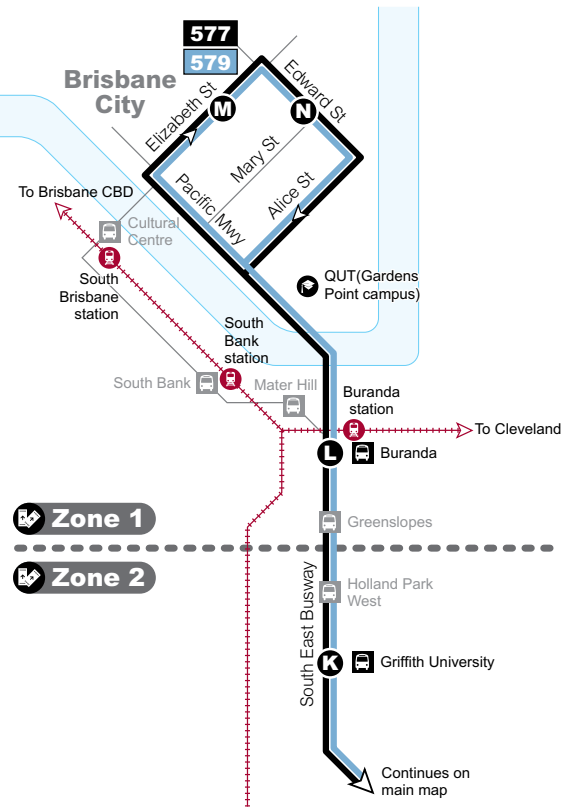

577 Springwood to Brisbane City servicing Rochedale South, Rochedale, Eight Mile Plains, Upper Mount Gravatt, Griffith University and Buranda. Operates Monday to Friday only.

See inside panel for 578 and 579 route descriptions.

Routes

576, 577, 578, 579

Route map

Key

- route 576
- route 577
- route 578
- route 579
- zone boundary
- timing points
- busway station
- bus interchange
- train line & station
- school
- university/TAFE
- shops
- park 'n' ride

Diagrammatic map - not to scale

Zone 2

Zone 1

Zone 2

Route 576

Servicing

- Garden City
- Eight Mile Plains
- Rochedale South
- Springwood

Route 577

Route 579

Servicing

- Brisbane City
- Buranda
- Griffith University
- Upper Mount Gravatt
- Eight Mile Plains
- Rochedale
- Rochedale South
- Springwood

Springwood to Garden City

servicing Rochedale South, Rochedale and Eight Mile Plains