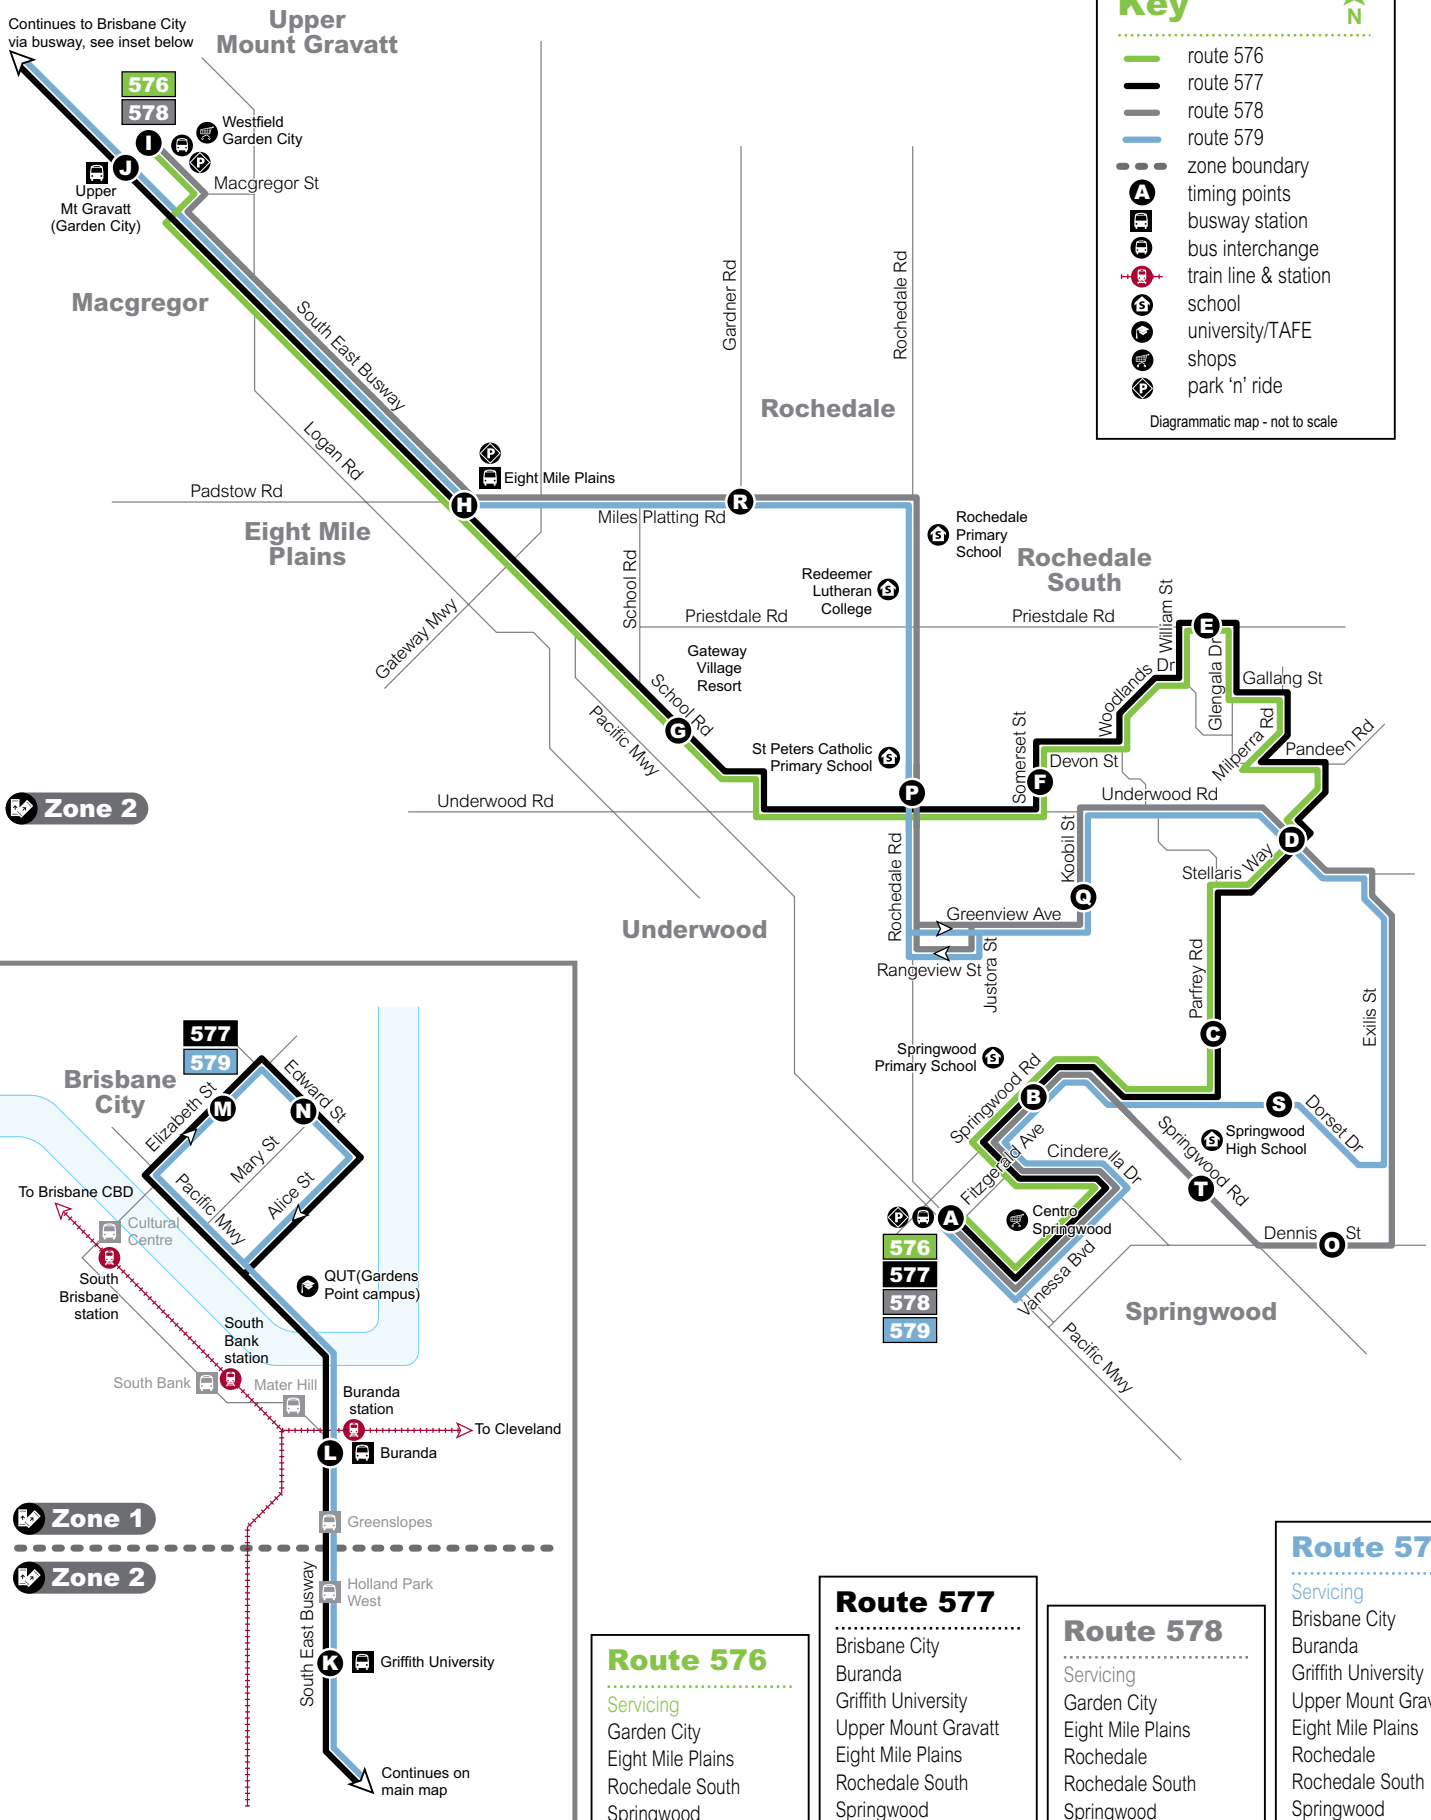

How to read this timetable

1. Use the route map to find the two timing points your stop is located between.
2. Find these points on the timetable. Your bus is scheduled to arrive between the times shown for these points. For example, if your bus stop is between timing points **A** and **B** on the map, then the bus is scheduled to arrive between the times listed for **A** and **B**.

**576, 577,
578, 579**

576 Springwood to Garden City
577 Springwood to Brisbane City
578 Springwood to Garden City
579 Springwood to Brisbane City

Effective from 22 January 2024

Route descriptions

576 Springwood to Garden City servicing Rochedale South and Eight Mile Plains. Operates 7 days.

Routes

576, 577, 578, 579

Route map

Key

- route 576
- route 577
- route 578
- route 579
- zone boundary
- timing points
- busway station
- bus interchange
- train line & station
- school
- university/TAFE
- shops
- park 'n' ride

Diagrammatic map - not to scale

Zone 2

Zone 1

Zone 2

Route 576

Servicing

- Garden City
- Eight Mile Plains
- Rochedale South
- Springwood

Route 577