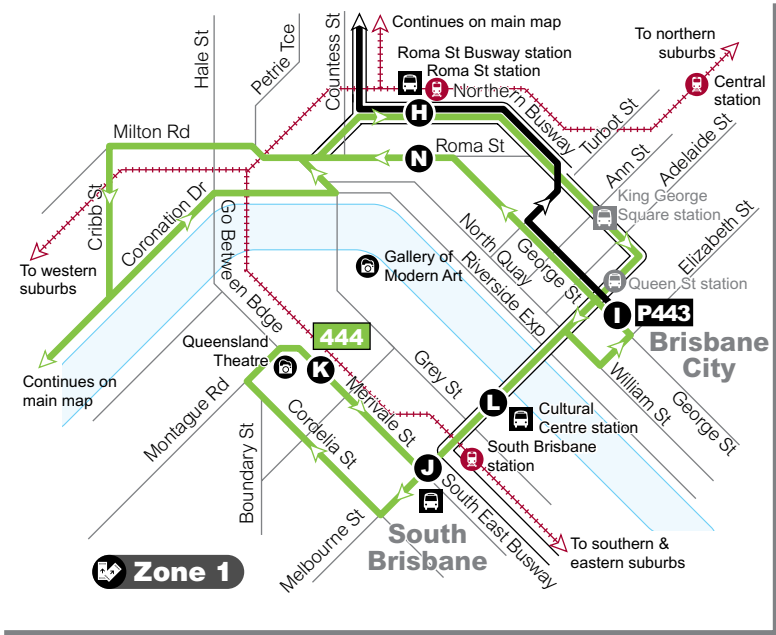

Routes 444, P443

Route map