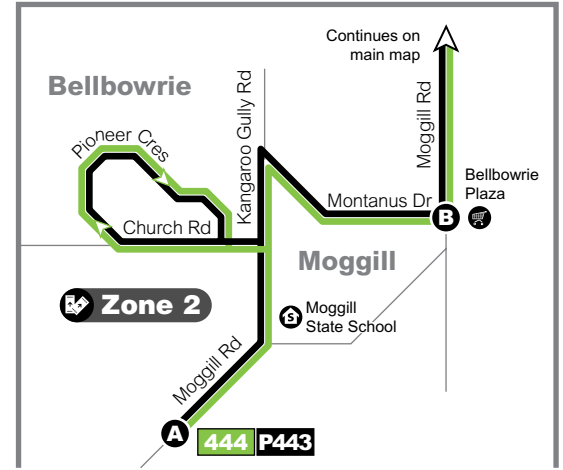

Please note

All outbound 444 services departing the City after 9.30pm will set down passengers at any point on the route, where it is safe to do so for both driver and passenger. Route 444 is a BUZ services operating every 15 minutes or better, 7 days a week.

Routes 444, P443

Route map

Route 444

Servicing

- Moggill
- Bellbowrie
- Pinjarra Hills
- Kenmore
- Indooroopilly
- Toowong
- City

Route P443

Servicing

- Moggill
- Bellbowrie
- Pinjarra Hills
- Kenmore
- Chapel Hill
- QUT Kelvin Grove
- City

Key

- route 444
- route P443
- zone boundary
- timing points
- busway station
- bus interchange
- train line & station
- school
- university/TAFE
- hospital
- shops
- park 'n' ride
- tourist attraction

Diagrammatic map - not to scale

Continues to Moggill & Bellbowrie. See inset map to the right.

See inset map to the left.