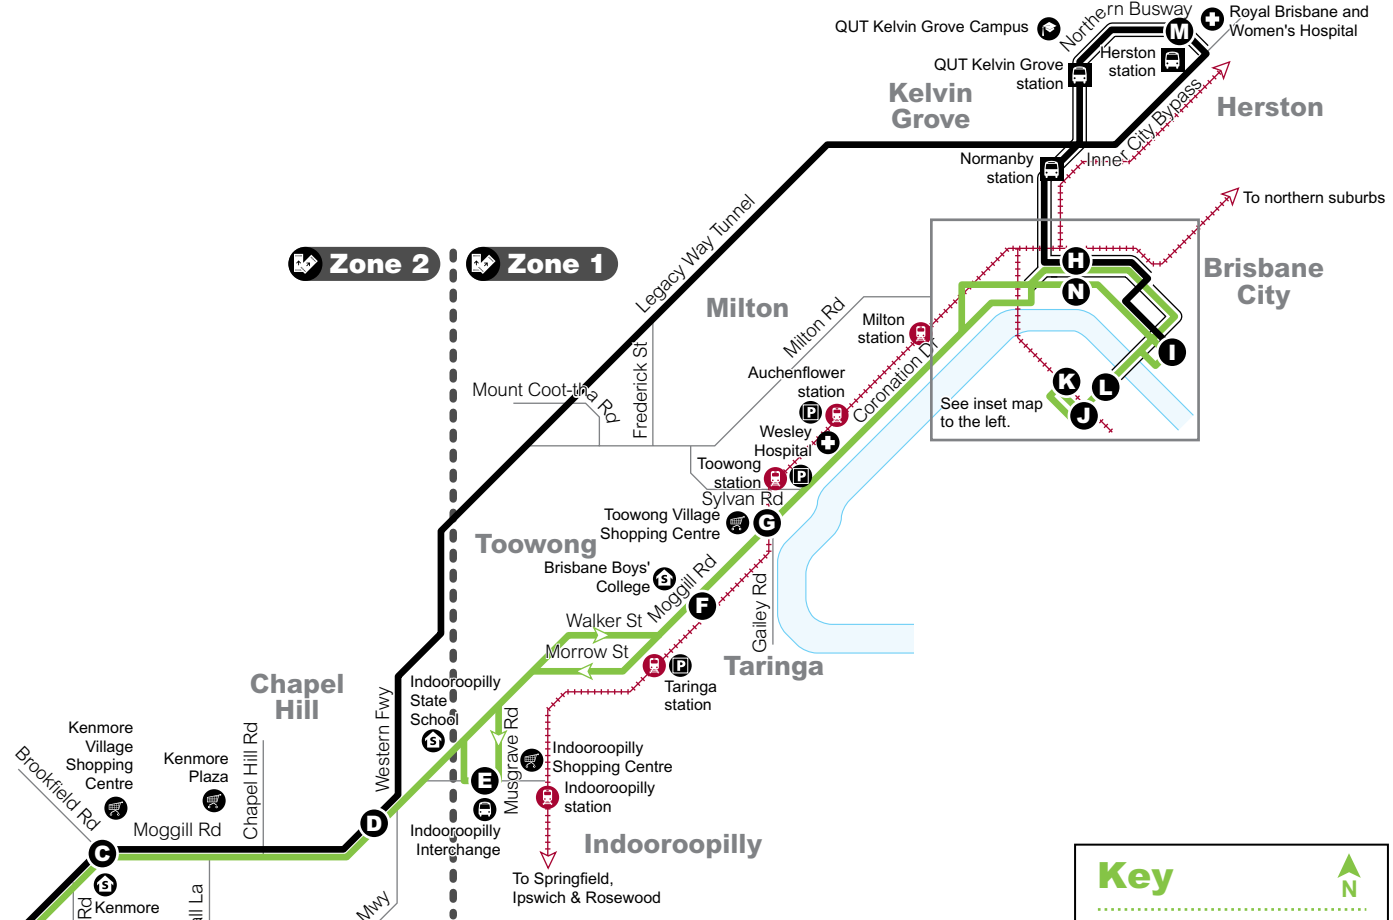

Routes 444, P443

Route map