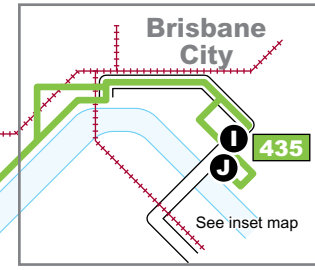

Brookfield to City (cityxpress)

Effective from 11 December 2023

Route description

435 Brookfield to City (cityxpress)
servicing Brookfield, Kenmore Hills, Kenmore, Chapel Hill, Indooroopilly, Toowong, Roma Street and City.
Operates 7 days.

Dedicated to a better Brisbane

Route **435**

Route map

Key

- route 435
- route 435 (peak periods)
- zone boundary
- timing points
- bus interchange
- busway station
- train line & station
- school
- hospital
- shops
- park 'n' ride

Route 435

- Servicing
- Brookfield
- Kenmore Hills
- Kenmore
- Chapel Hill
- Indooroopilly
- Toowong
- Roma Street
- City

Diagrammatic map - not to scale

Route 435

Brookfield to City (cityxpress)

servicing Brookfield, Kenmore Hills, Kenmore, Chapel Hill, Indooroopilly, Toowong, Roma Street and City

Bus connections

For weekend connections from the city, transfer from the following bus routes at Indooroopilly Interchange: 425, 430, 435, 444, 450 and 460.