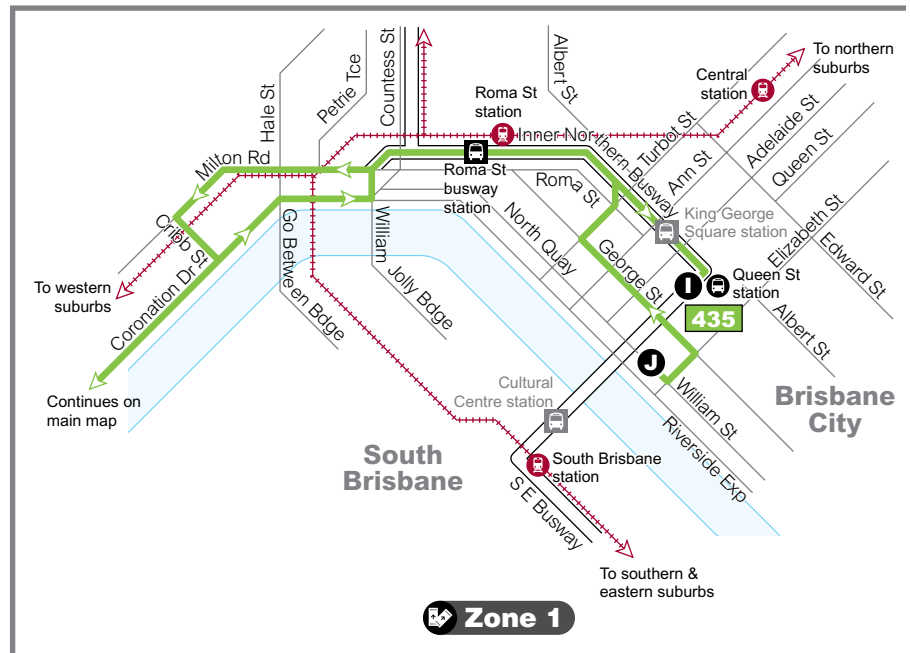

Brookfield to City (cityxpress)

Effective from 11 December 2023

Route description

435 Brookfield to City (cityxpress)
servicing Brookfield, Kenmore Hills, Kenmore, Chapel Hill, Indooroopilly, Toowong, Roma Street and City.
Operates 7 days.

Dedicated to a better Brisbane

Route **435**

Route map

Key

- route 435
- route 435 (peak periods)
- zone boundary
- timing points
- bus interchange
- busway station
- train line & station
- school
- hospital
- shops
- park 'n' ride

Route 435

- Servicing
- Brookfield
- Kenmore Hills
- Kenmore
- Chapel Hill
- Indooroopilly
- Toowong
- Roma Street
- City

Diagrammatic map - not to scale

Route 435

Brookfield to City (cityxpress)

servicing Brookfield, Kenmore Hills, Kenmore, Chapel Hill, Indooroopilly, Toowong, Roma Street and City

Route 435

City to Brookfield (cityxpress)

servicing City, Roma Street, Toowong, Indooroopilly, Chapel Hill, Kenmore, Kenmore Hills and Brookfield

Monday to Friday

map ref	Route number	435	435	435	435	435	435	435	435	435	435	435	435	435	435	435	
		am	am	am	am	pm	pm	pm	pm	pm	pm	pm	pm	pm	pm	pm	
1	William St - Stop 103 near Elizabeth St	8.20	9.29	10.29	11.29	12.27	1.27	2.30	3.14	3.39	4.24	4.54	5.24	5.54	6.26	-	-
H	Toowong High Street	8.34	9.43	10.43	11.43	12.41	1.41	2.44	3.29	3.54	4.39	5.09	5.39	6.09	6.39	-	-
G	Indooroopilly Interchange - A	8.43	9.50	10.50	11.50	12.48	1.48	2.54	3.39	4.04	4.49	5.19	5.49	6.19	6.46	7.04	8.04
F	Chapel Hill - 28 - Moggill Rd	8.47	9.54	10.54	11.54	12.52	1.52	2.59	3.44	4.09	4.54	5.24	5.54	6.24	6.50	7.08	8.08
E	Kenmore Village - Brookfield Rd	8.52	9.59	10.59	11.59	12.57	1.57	3.04	3.49	4.14	4.59	5.29	5.59	6.29	6.55	7.13	8.13
D	Greentrees East	8.57	10.04	11.04	12.04	1.02	2.02	3.09	3.54	4.19	5.04	5.34	6.04	6.34	7.00	7.16	8.16
B	Brookfield Village, Gold Creek Rd		D	10.09	11.09	12.09	1.07	2.07	3.14	3.58	4.23	D	D	D	D	D	D
A	Kailua Street	C9.09	10.21	11.21	12.21	1.19	2.19	3.28	4.12	4.37	5.18	5.48	6.18	6.48	7.12	7.28	8.28