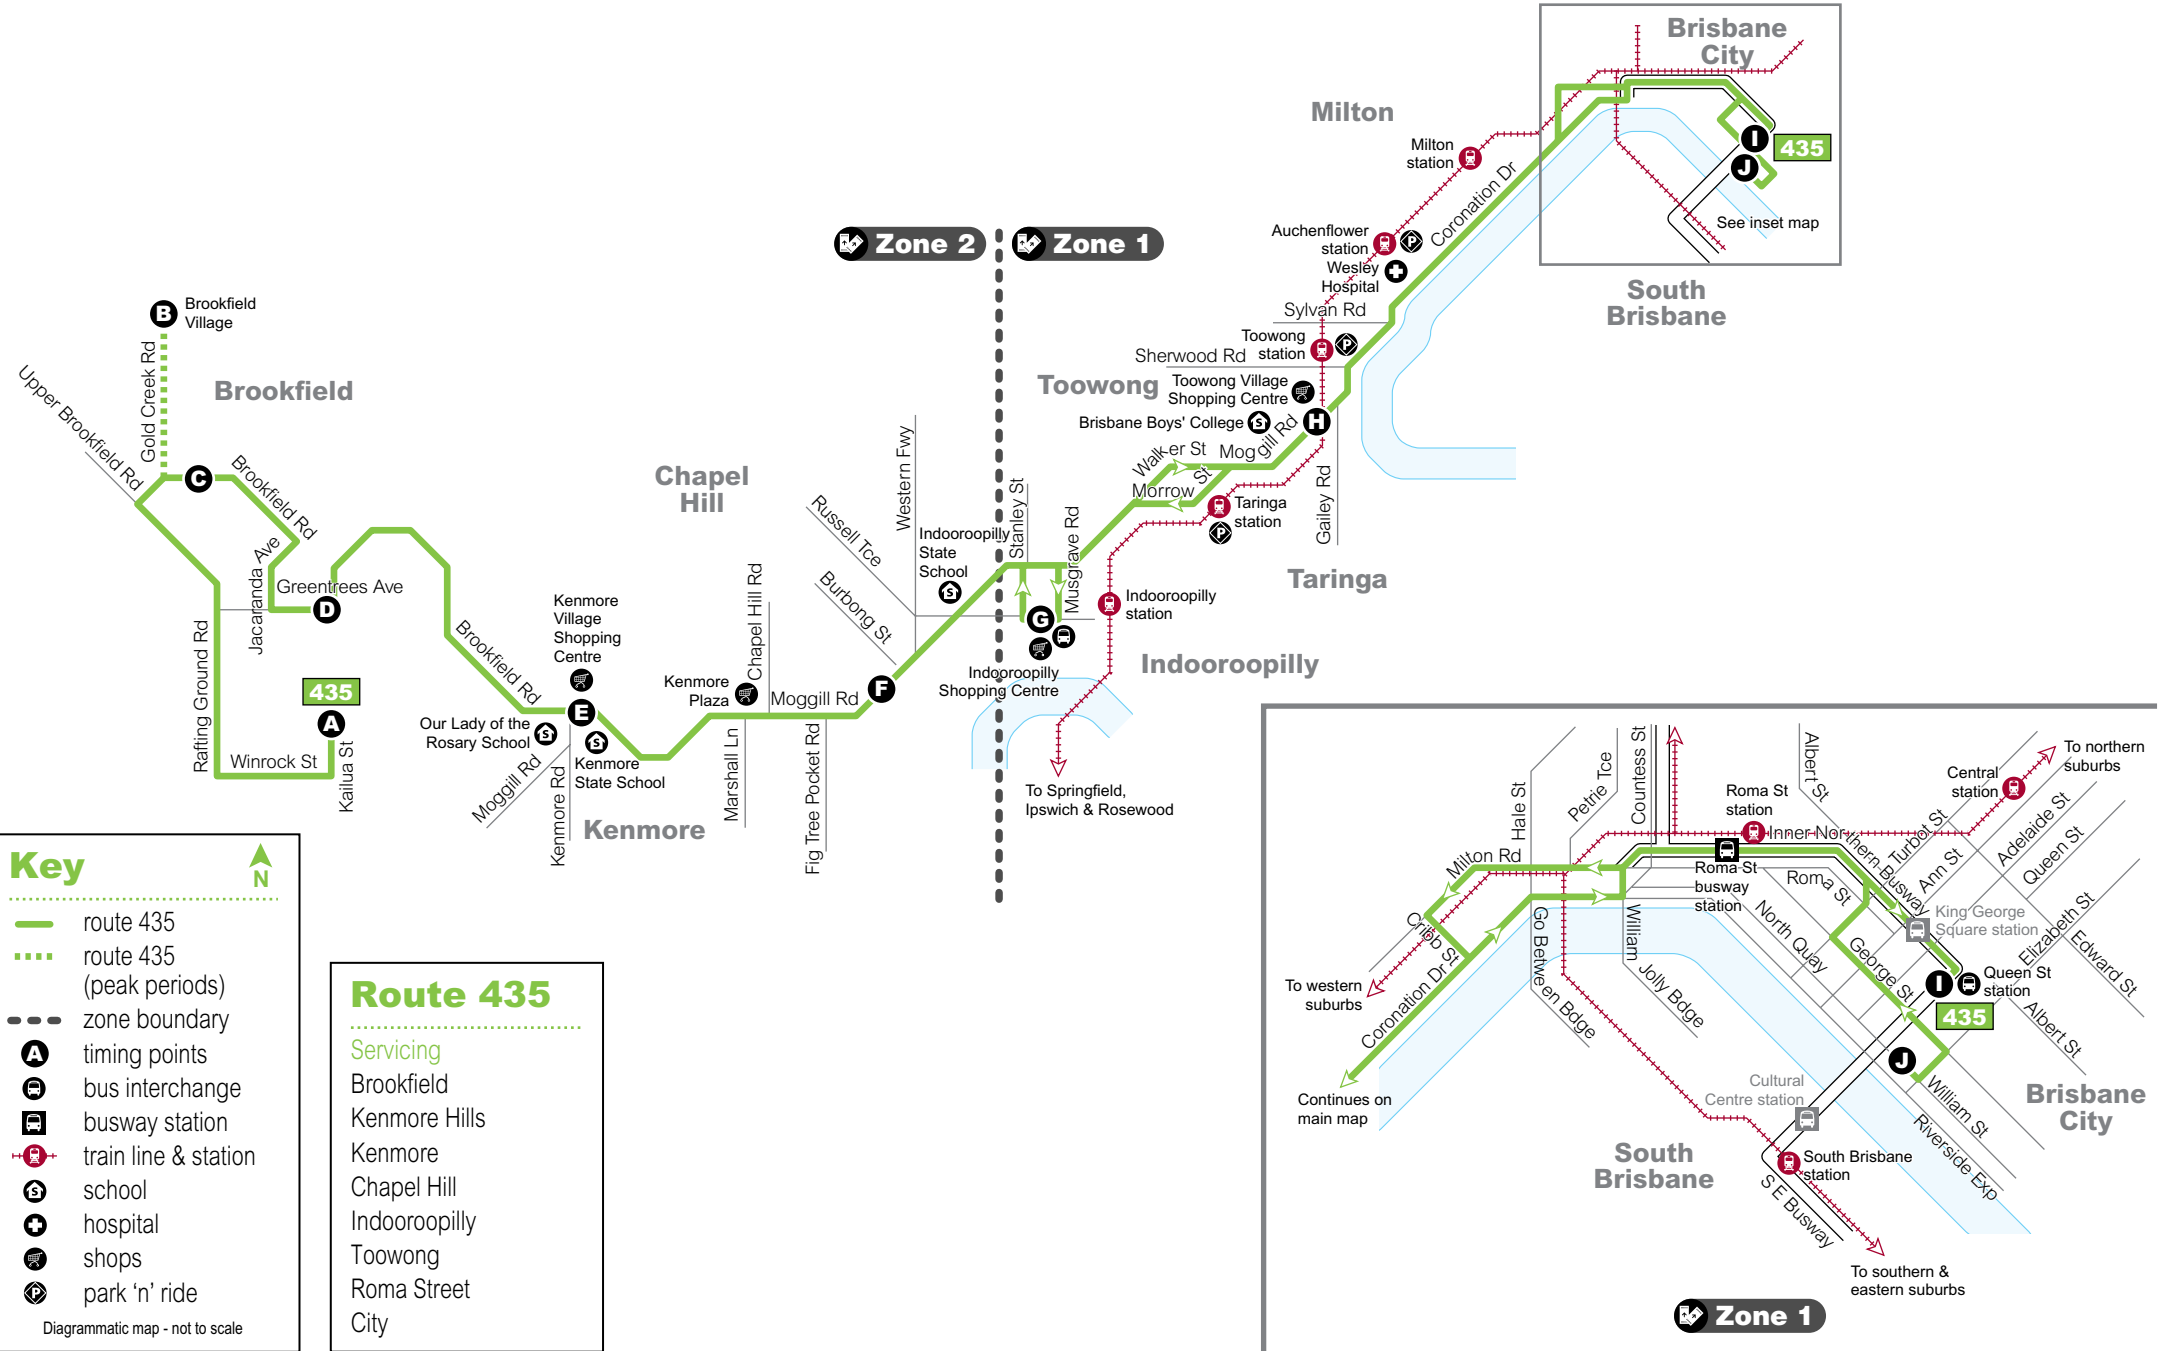

Also available for train, ferry and tram.

Timetable information

How to read this timetable

1. Use the route map to find the two timing points your stop is located between.
2. Find these points on the timetable. Your bus is scheduled to arrive between the times shown for these points. For example, if your bus stop is between timing points **A** and **B** on the map, then the bus is scheduled to arrive between the times listed for **A** and **B**.

Brookfield to City (cityxpress)

Effective from 11 December 2023

Route description

435 Brookfield to City (cityxpress)
servicing Brookfield, Kenmore Hills, Kenmore, Chapel Hill, Indooroopilly, Toowong, Roma Street and City.
Operates 7 days.

Dedicated to a better Brisbane

Route **435**

Route map

Key

- route 435
- route 435 (peak periods)
- zone boundary
- timing points
- bus interchange
- busway station
- train line & station
- school
- hospital
- shops
- park 'n' ride

Route 435

- Servicing
- Brookfield
- Kenmore Hills
- Kenmore
- Chapel Hill
- Indooroopilly
- Toowong
- Roma Street
- City

Diagrammatic map - not to scale

Route 435

Brookfield to City (cityxpress)

servicing Brookfield, Kenmore Hills, Kenmore, Chapel Hill, Indooroopilly, Toowong, Roma Street and City