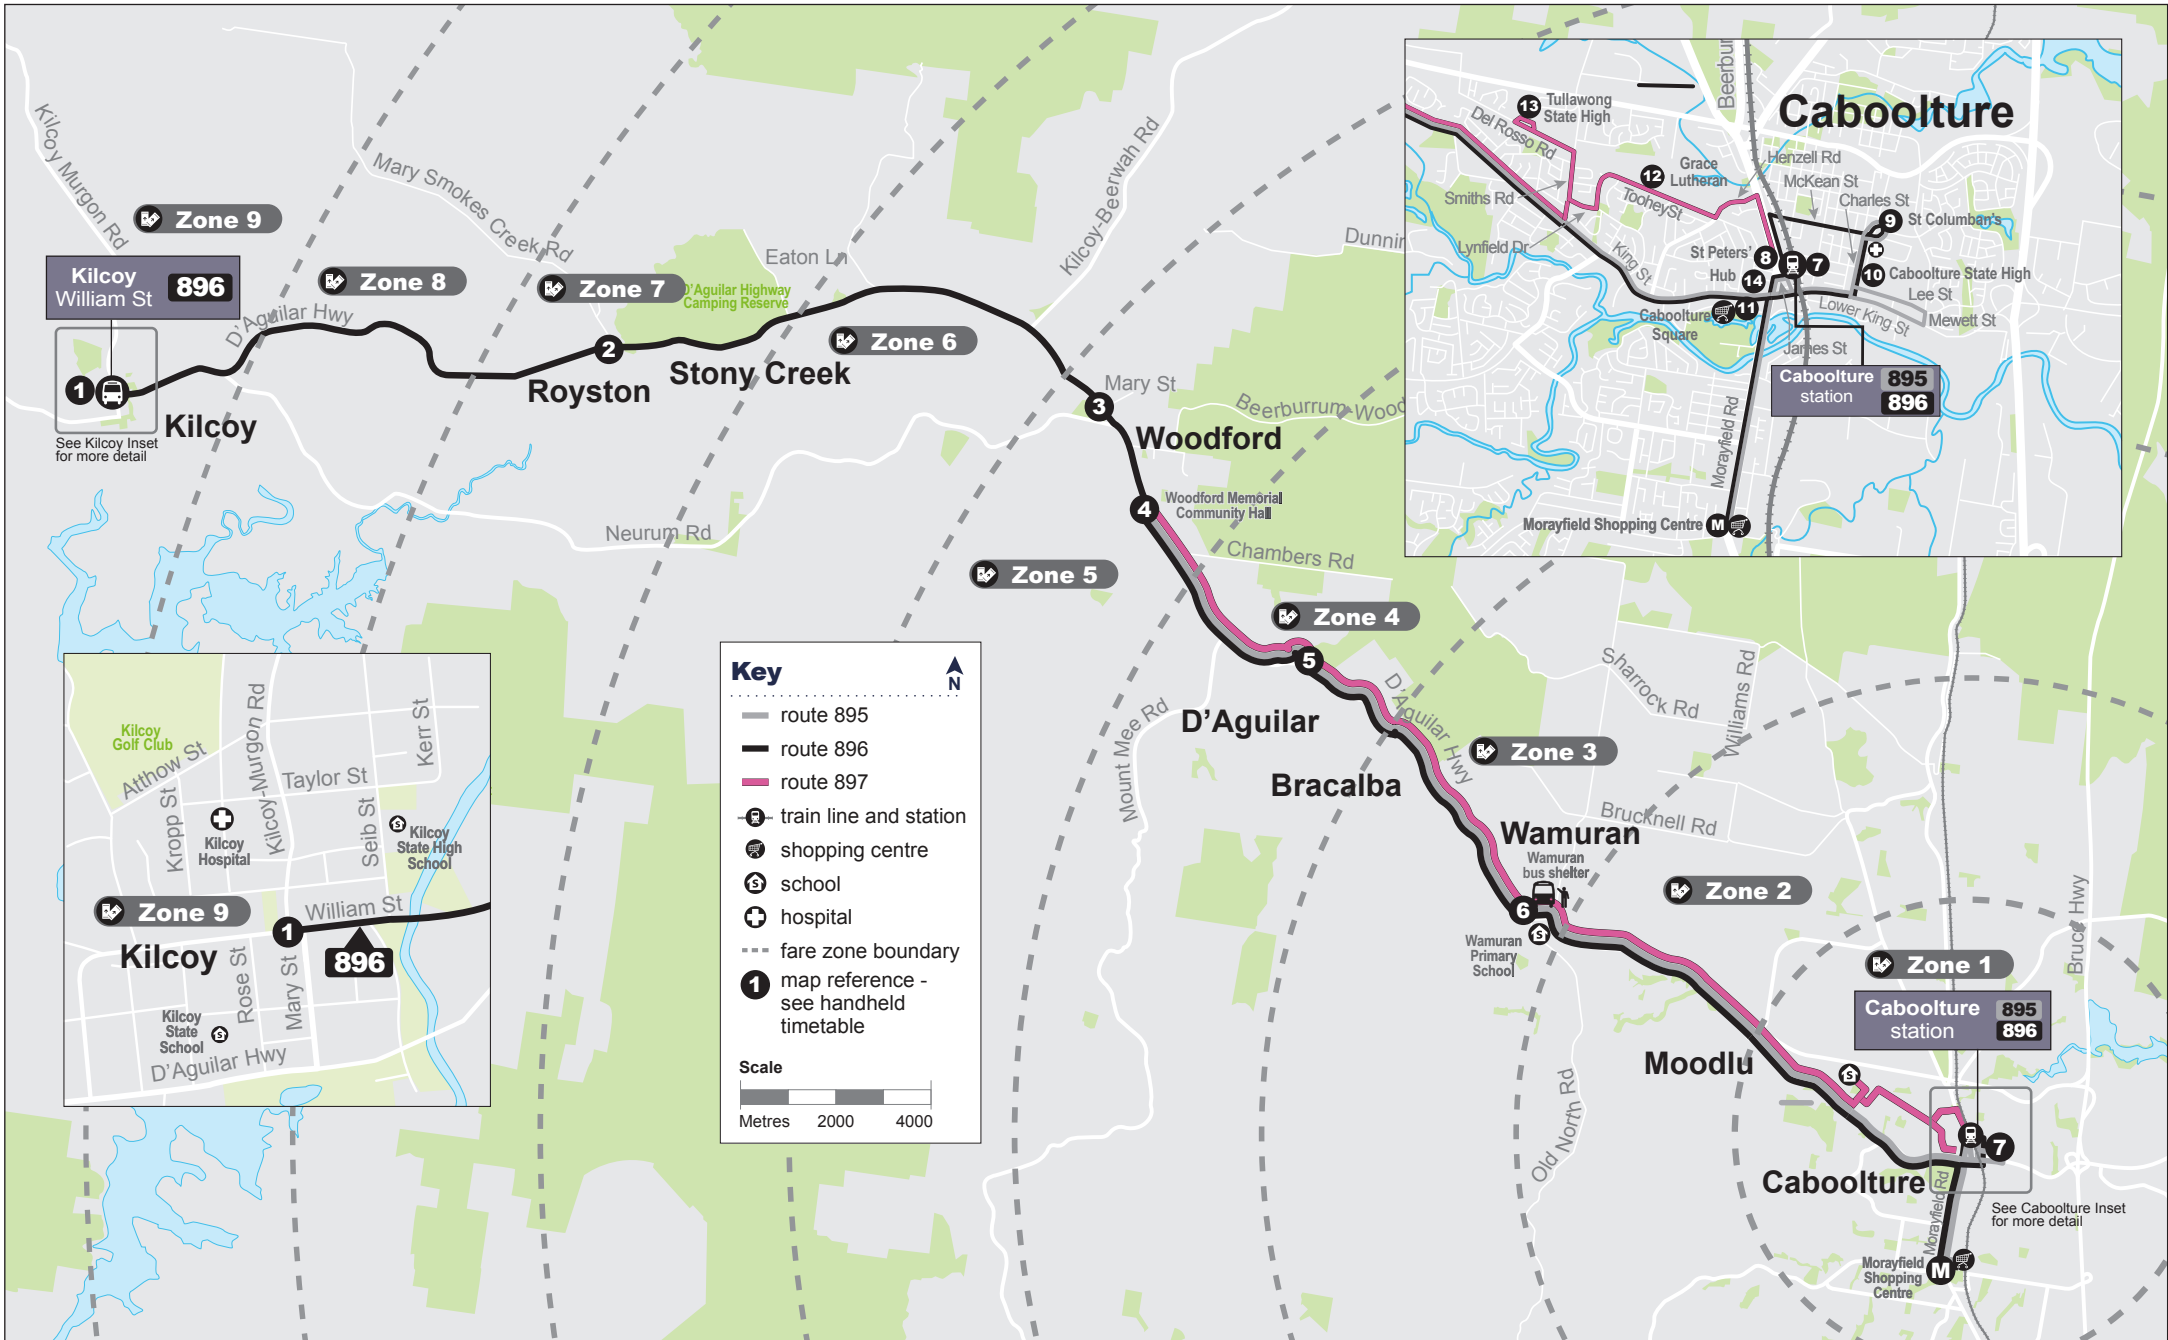

 **translink**

© The State of Queensland (Department of Transport and Main Roads) 2023 Routes 895/896/897 printed June 2023

 **translink**

Routes

895, 896, 897

Route map

Key

- route 895
- route 896
- route 897
- 🚉 train line and station
- 🛒 shopping centre
- 🎓 school
- 🏥 hospital
- - - fare zone boundary
- 1 map reference - see handheld timetable

Monday to Friday

map ref	Route number	895 am	895 am	895 pm
4	Woodford Community Hall	7.35	9.05	2.10
5	D'Aguilar	7.40	9.10	2.15
6	Wamuran State School	7.48	9.18	2.23
14	Caboolture Hub	8.01D	9.31D	2.36D
7	Caboolture station	8.05	9.35
9	St Columban's College	8.10D
10	Caboolture SHS Charles St	8.13D
M	Morayfield Shopping Centre	8.23	9.43	2.44