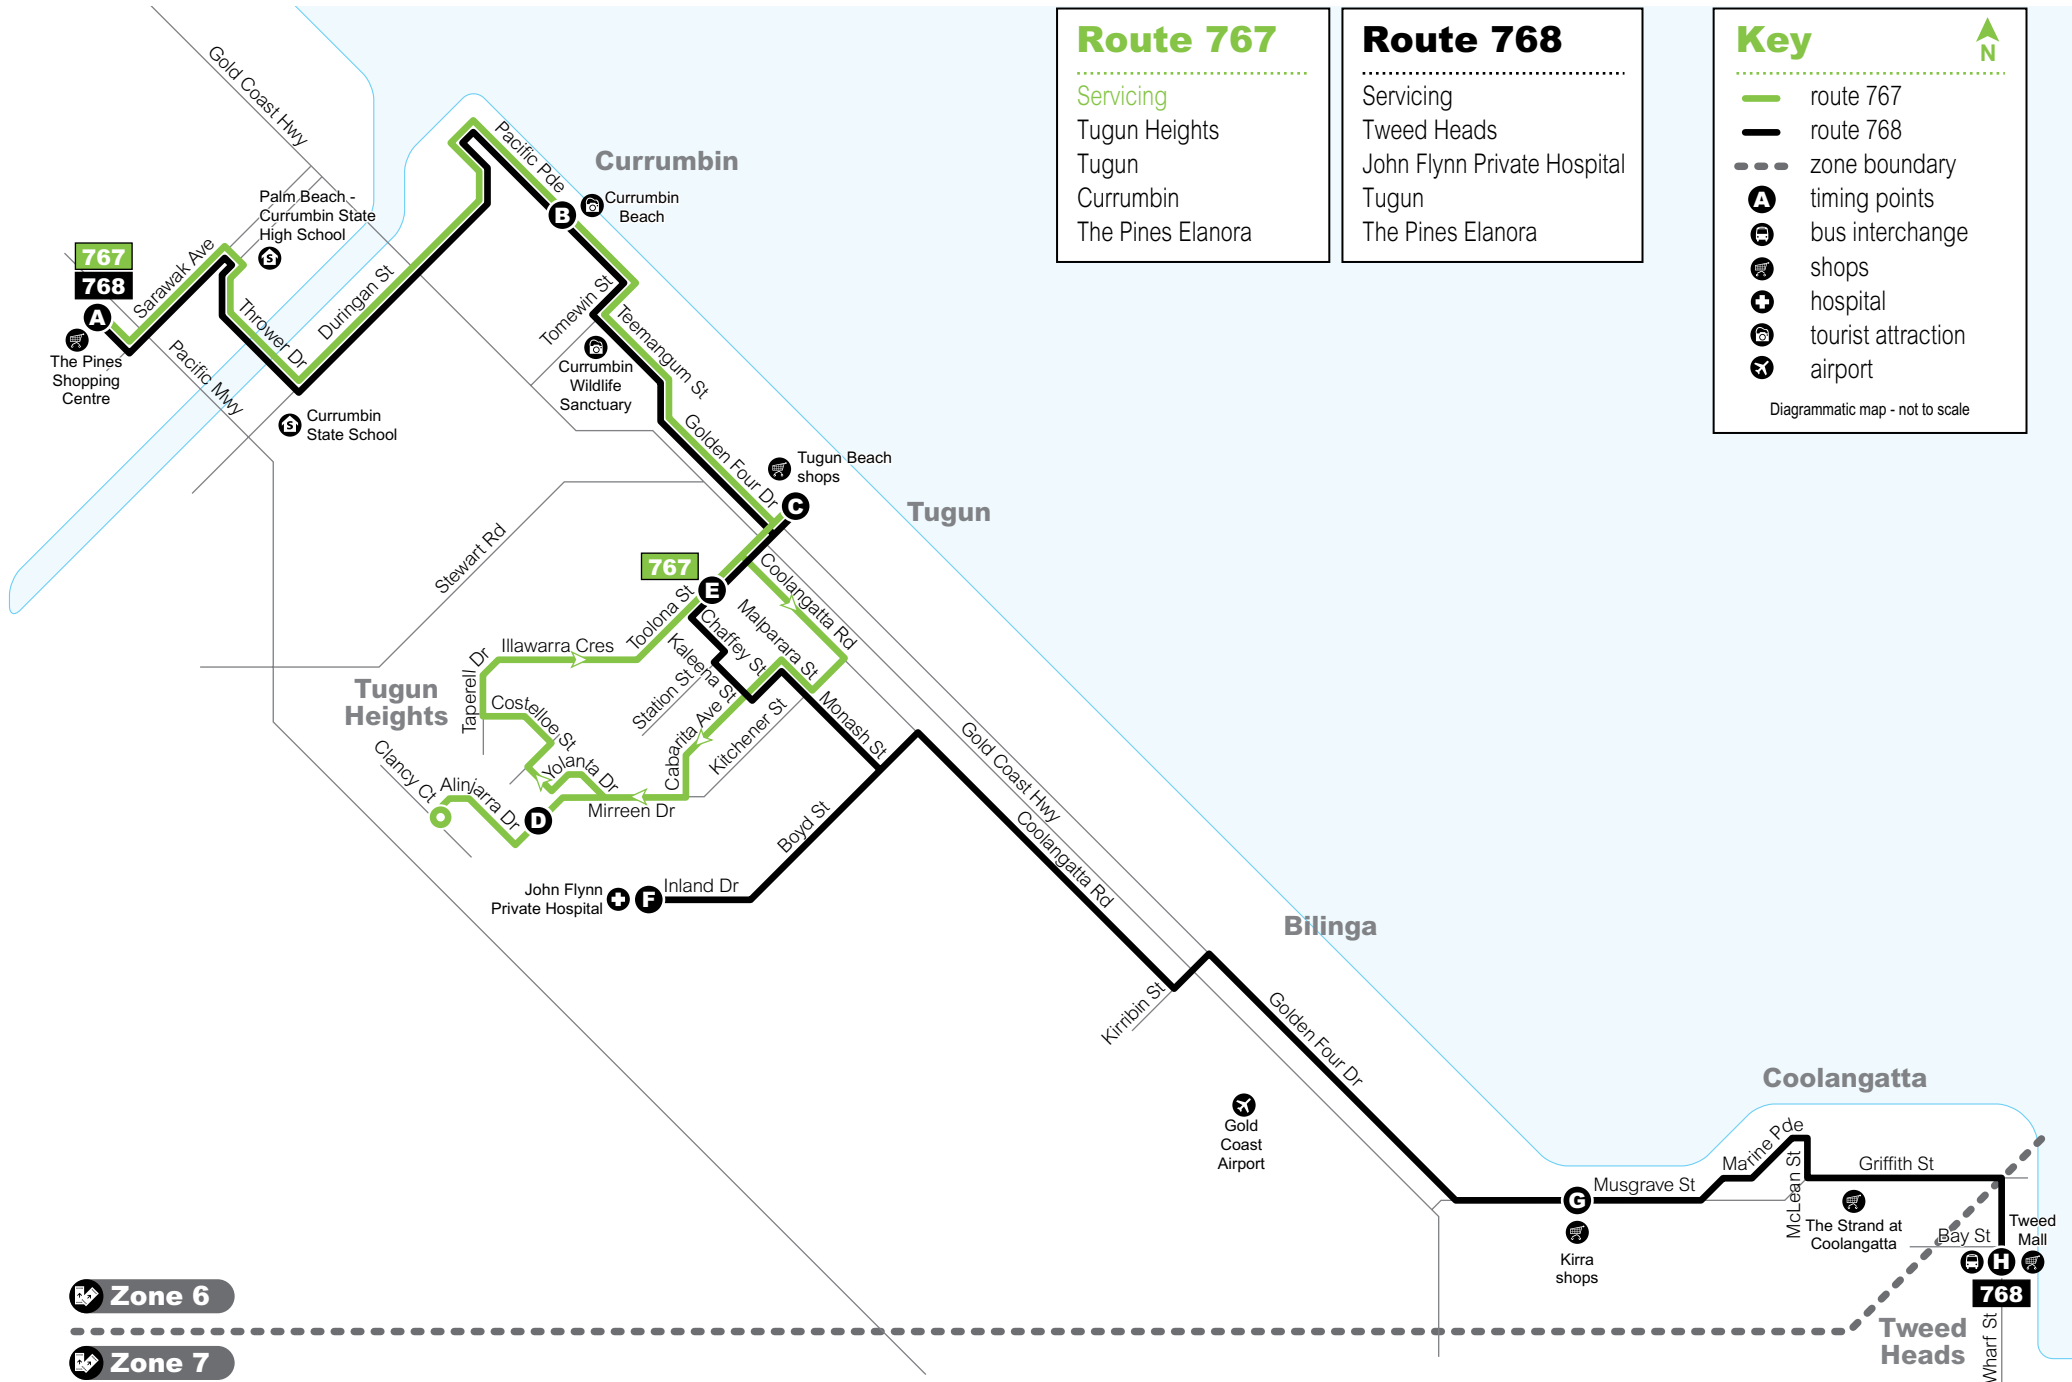

Route descriptions

767 Tugun Heights to The Pines Elanora servicing Tugun, Currumbin and The Pines Elanora. Operates 7 days.

768 Tweed Heads to The Pines Elanora servicing Tweed Heads, John Flynn Private Hospital, Tugun and The Pines Elanora. Operates 7 days.

Route 768

Servicing

- Tweed Heads
- John Flynn Private Hospital
- Tugun
- The Pines Elanora

Key

- route 767
- route 768
- - - zone boundary
- A timing points
- bus interchange
- shops
- hospital
- tourist attraction
- airport

Diagrammatic map - not to scale

Zone 6

Zone 7

Monday to Friday

map ref	Route number	767	767	767	767	767	767	767	767	767	767	767	767	767	
		am	am	am	am	am	am	pm	pm	pm	pm	pm	pm	pm	
A	The Pines Shopping Centre stop A	6.41	7.41	8.53	9.53	10.53	11.53	12.53	1.53	2.53	3.53	4.53	5.53	6.53	7.53
B	Currumbin Beach	6.47	7.47	8.59	9.59	10.59	11.59	12.58	1.58	2.58	3.58	4.58	5.58	6.58	7.58
C	Tugun Beach shops	6.52	7.52	9.04	10.04	11.04	12.04	1.03	2.03	3.03	4.03	5.03	6.03	7.03	8.03
D	Tugun Heights, Mirreen Dr	7.00	8.00	9.12	10.12	11.12	12.12	1.10	2.10	3.10	4.10	5.10	6.10	7.10	8.10
E	Toolona St near Durran St	7.07	8.07	9.19	10.19	11.19	12.19	1.17	2.17	3.17	4.17	5.17	6.17	7.17	8.17
C	Tugun Beach shops	7.09	8.09	9.21	10.21	11.21	12.21	1.19	2.19	3.19	4.19	5.19	6.19	7.19	8.19
B	Currumbin Beach	7.12	8.12	9.24	10.24	11.24	12.24	1.22	2.22	3.22	4.22	5.22	6.22	7.22	8.22
A	The Pines Shopping Centre	7.23	8.23	9.35	10.35	11.35	12.35	1.32	2.32	3.32	4.32	5.32	6.32	7.32	8.32