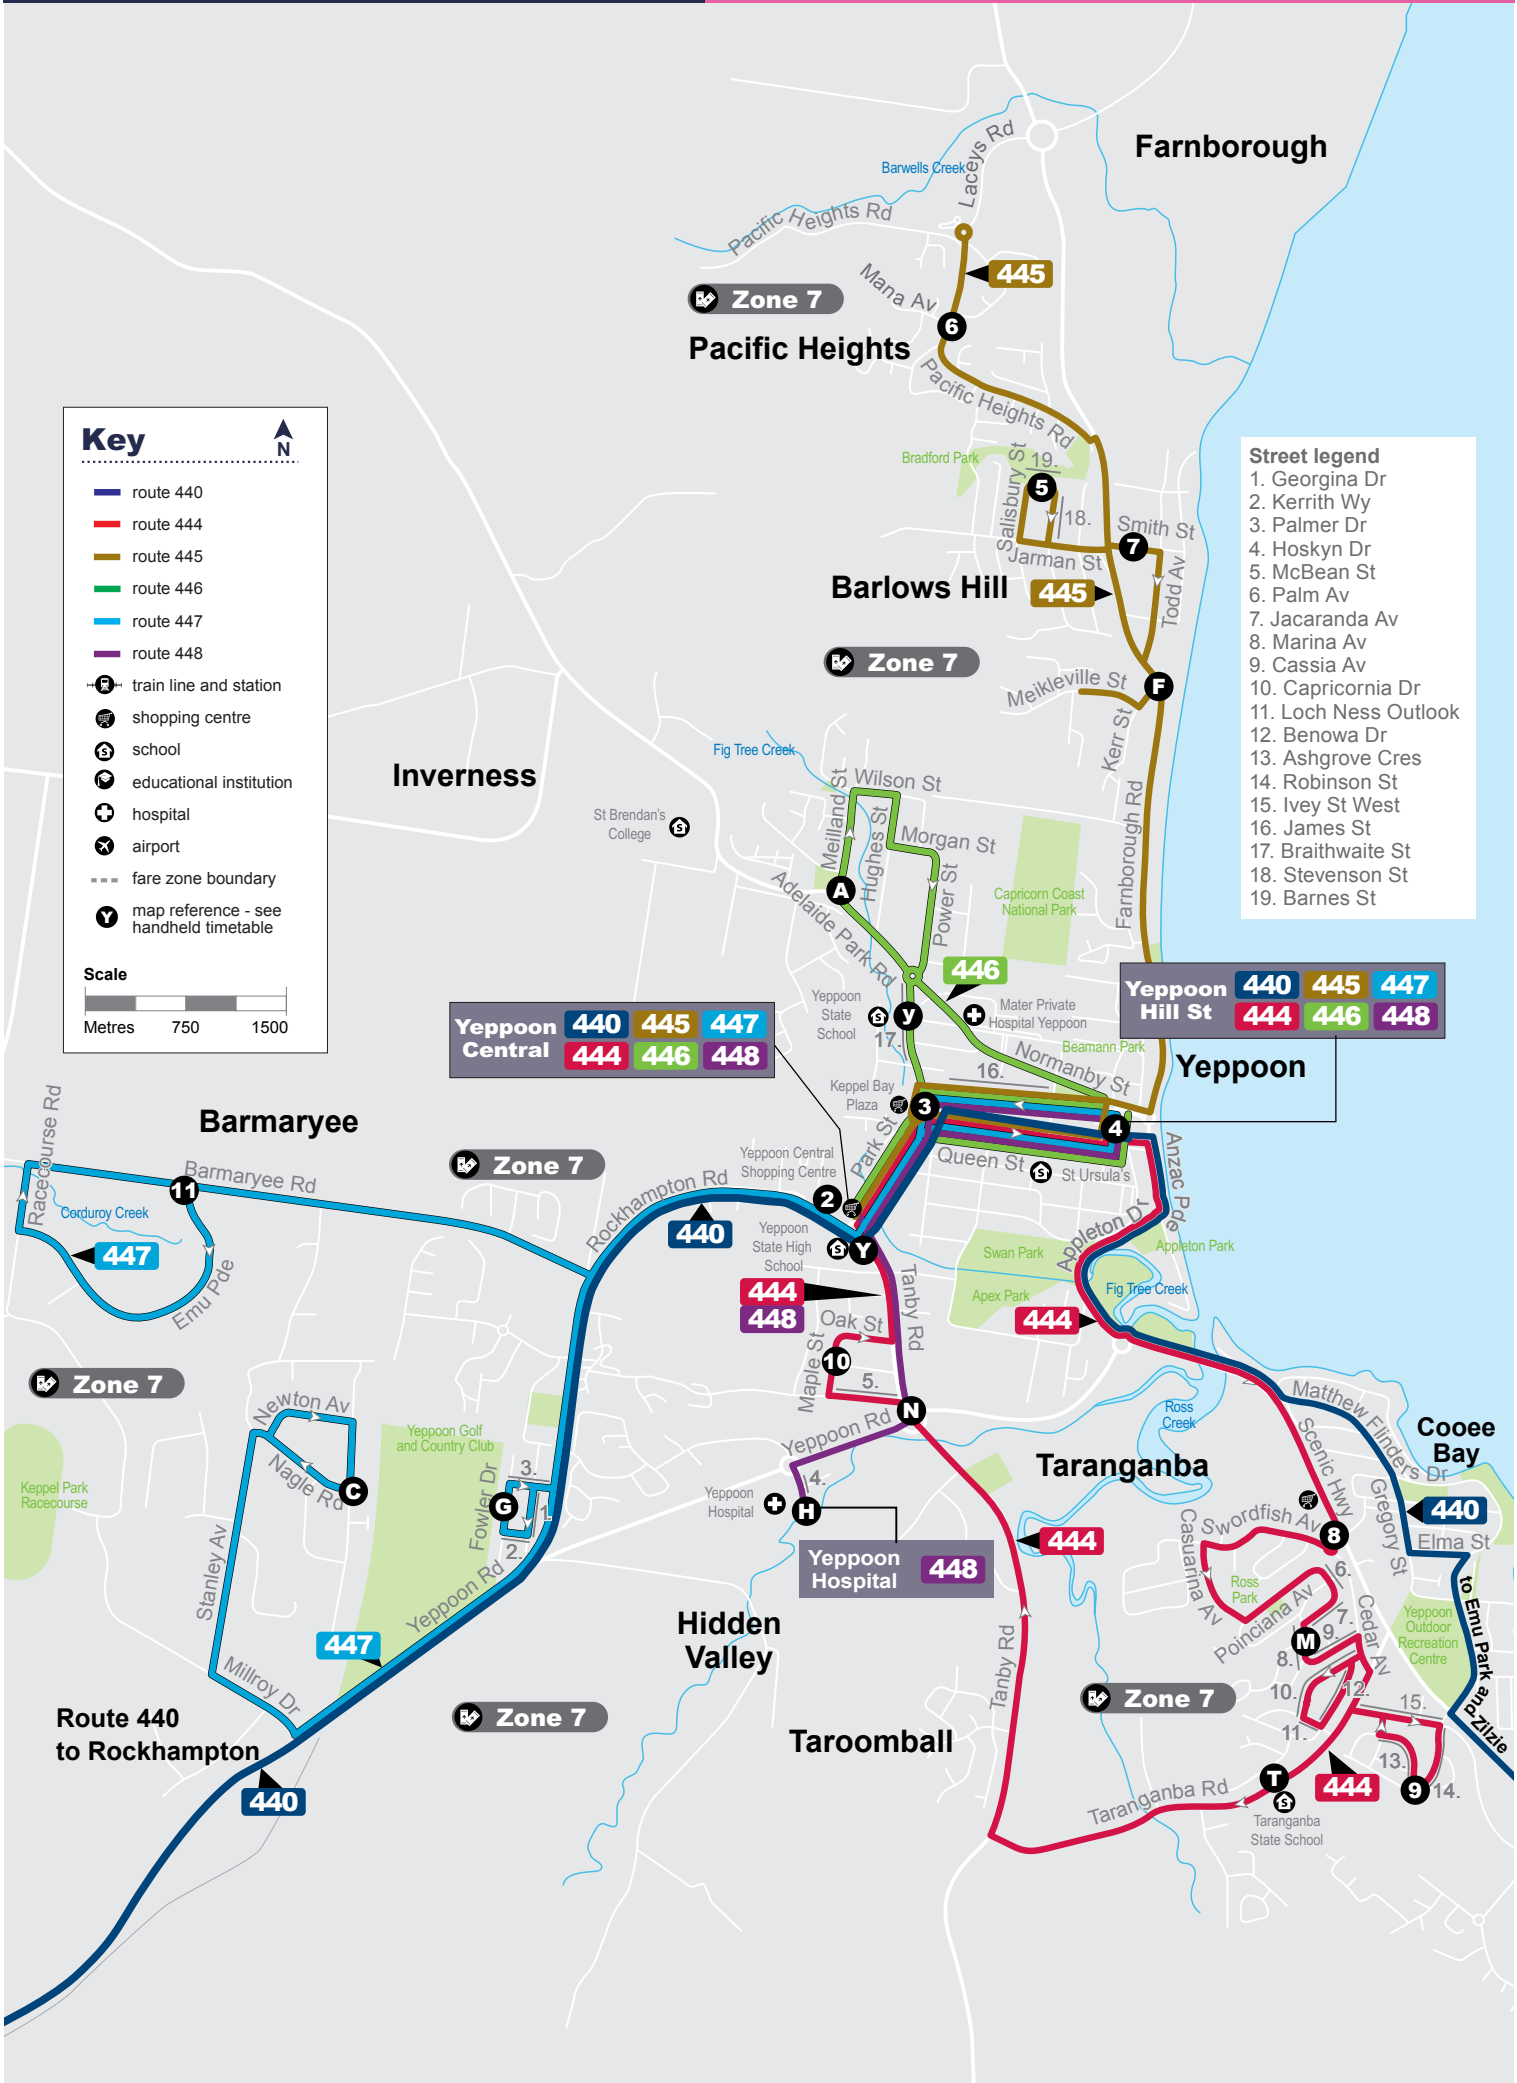

Routes

444, 445, 446, 447, 448

Route map

Key

- route 440
- route 444
- route 445
- route 446
- route 447
- route 448
- train line and station
- shopping centre
- school
- educational institution
- hospital
- airport
- fare zone boundary
- map reference - see handheld timetable

Scale

Metres 750 1500

1. **Street legend**
1. Georgina Dr
  2. Kerrith Wy
  3. Palmer Dr
  4. Hoskyn Dr
  5. McBean St
  6. Palm Av
  7. Jacaranda Av
  8. Marina Av
  9. Cassia Av
  10. Capricornia Dr
  11. Loch Ness Outlook
  12. Benowa Dr
  13. Ashgrove Cres
  14. Robinson St
  15. Ivey St West
  16. James St
  17. Braithwaite St
  18. Stevenson St
  19. Barnes St