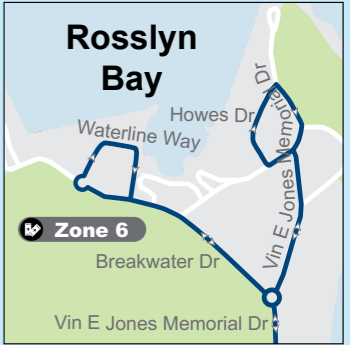

 **translink**

440, 441, 442

440 Rockhampton to Zilzie via Yeppoon

441 Rockhampton to Keppel Sands

442 Rockhampton to Zilzie via Carrawal and Emu Park

Effective from **26 September 2022**

Route descriptions

440 Rockhampton to Zilzie via Yeppoon servicing airport, Central Queensland University, Yeppoon, Cooee Bay, Lammermoor, Rosslyn Bay, Mulambin Beach, Kinka Beach, Emu Park and Zilzie. Operates 7 days.

441 Rockhampton to Keppel Sands servicing Stockland Rockhampton, Nerimbera and Tungamull. Operates 5 days.

442 Rockhampton to Zilzie via Carrawal and Emu Park servicing Stockland Rockhampton, Limestone Creek and Iron Pot. Operates 5 days.

Key

- route 440
- - - 440 occasional
- route 441
- - - route 442
- train line and station
- shopping centre
- school
- educational institution
- hospital
- airport
- - - fare zone boundary
- S 4 map reference - see handheld timetable

Scale

Metres 625 1250

Note: two services per day (M-F) from Eagle Hts Rd to Yeppoon - 8.05am / 3.50pm

Rockhampton to Zilzie via Yeppoon

servicing airport, Central Queensland University, Yeppoon, Cooee Bay, Lammermoor, Rosslyn Bay, Mulambin Beach, Kinka Beach, Emu Park and Zilzie