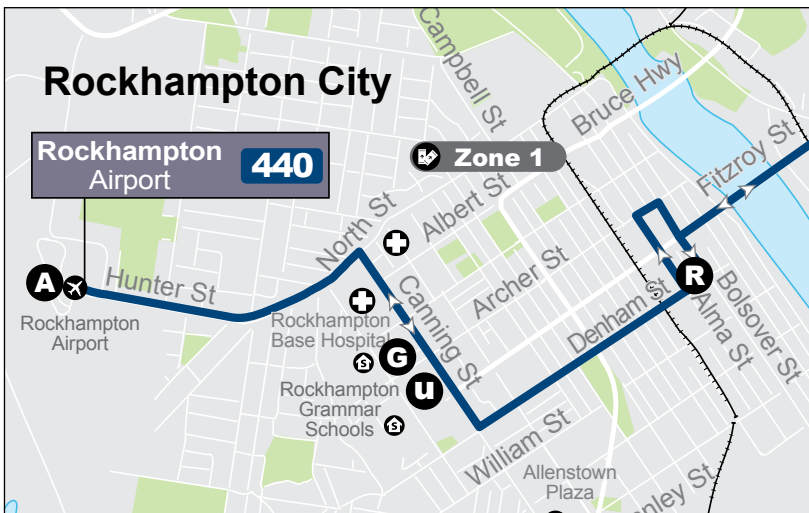

Saturday

map ref	Route number	440	440	440	440	440	440
		am	am	am	pm	pm	pm
A	Rockhampton Airport	.....	.....	9:24	12:54	.....	.....
R	Rockhampton Police Complex	6:54	7:34	9:39	1:09	3:34	6:30
S	Stockland Rockhampton	7:02	7:42	9:47	1:17	3:42	6:38
1	Yeppoon, Cawarral Rd	7:16	7:56	10:03	1:33	3:58	7:02
2	Yeppoon Central Shopping Centre	7:32	8:12	10:22	1:52	4:17	7:10
3	Yeppoon, Keppel Bay Plaza	7:36	8:16	10:26	1:56	4:21	7:13
4	Yeppoon, Hill St	7:39	8:19	10:29	1:59	4:24	7:15
B	Cooee Bay	7:44	8:24	10:34	2:04	4:29	7:20
L	Lammermoor	7:47	8:27	10:37	2:07	4:32	7:23
C	Lammermoor, Clayton Road	7:51	8:31	10:41	2:11	4:36	7:27
R	Rosslyn Bay	8:00	8:40	10:50	2:20	4:45	7:36
K	Kinka Beach	8:08	8:48	10:58	2:28	4:53	7:44
E	Emu Park	8:13	8:53	11:03	2:33	4:58	7:54

Sunday

map ref	Route number	440	440	440	440	440	440
		am	am	am	pm	pm	pm
R	Rockhampton Police Complex	6:54	7:34	9:44	1:09	.....	6:30
S	Stockland Rockhampton	7:02	7:42	9:52	1:17	.....	6:38
1	Yeppoon, Cawarral Rd	7:16	7:56	10:08	1:33	.....	7:02
2	Yeppoon Central Shopping Centre	7:32	8:12	10:27	1:52	4:17	7:10
3	Yeppoon, Keppel Bay Plaza	7:36	8:16	10:31	1:56	4:21	7:13
4	Yeppoon, Hill St	7:39	8:19	10:34	1:59	4:24	7:15
B	Cooee Bay	7:44	8:24	10:39	2:04	4:29	7:20
L	Lammermoor	7:47	8:27	10:42	2:07	4:32	7:23
C	Lammermoor, Clayton Road	7:51	8:31	10:46	2:11	4:36	7:27
R	Rosslyn Bay	8:00	8:40	10:55	2:20	4:45	7:36
K	Kinka Beach	8:08	8:48	11:03	2:28	4:53	7:44
E	Emu Park	8:13	8:53	11:08	2:33	4:58	7:54

Explanations

NOTE: On outbound journeys from Rockhampton Youngs Bus Service does not set down passengers within the Rockhampton urban area

- **NT** Service operates via Nerimbera and Tungamull
- **S** Service operates on school days only
- **S** Service operates on school days only and travels via Yeppoon Schools and Sacred Heart and Taranganba School
- **S G** Service operates on school days only. Limited stops service. Service commences from Rockhampton Grammar Schools
- **A** Travels from/to Rockhampton Airport