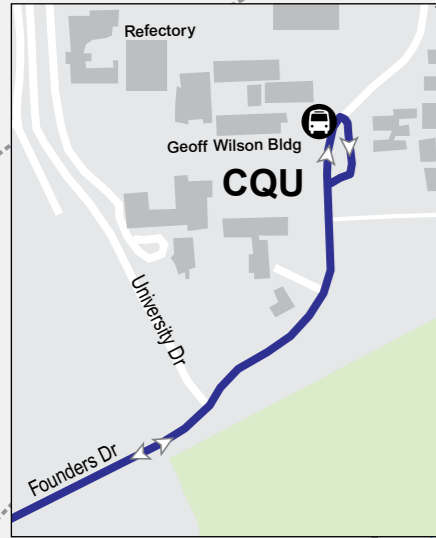

Key

- route 440
- - - 440 occasional
- route 441
- - - route 442
- train line and station
- shopping centre
- school
- educational institution
- hospital
- airport
- - - fare zone boundary
- S 4 map reference - see handheld timetable

Scale

Metres 625 1250