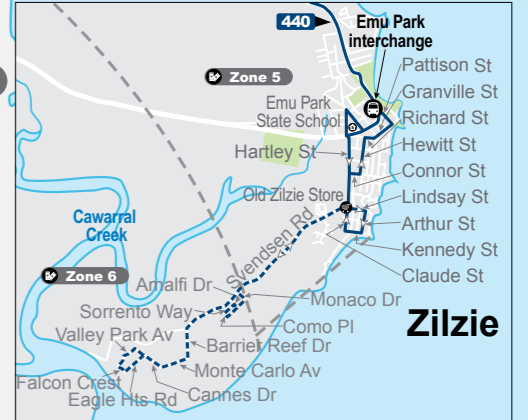

440 Rockhampton to Zilzie via Yeppoon servicing airport, Central Queensland University, Yeppoon, Cooee Bay, Lammermoor, Rosslyn Bay, Mulambin Beach, Kinka Beach, Emu Park and Zilzie. Operates 7 days.

441 Rockhampton to Keppel Sands servicing Stockland Rockhampton, Nerimbera and Tungamull. Operates 5 days.

442 Rockhampton to Zilzie via Carrawal and Emu Park servicing Stockland Rockhampton, Limestone Creek and Iron Pot. Operates 5 days.

Key

- route 440
- - - 440 occasional
- route 441
- - - route 442
- train line and station
- shopping centre
- school
- educational institution
- hospital
- airport
- - - fare zone boundary
- S 4 map reference - see handheld timetable

Scale

Metres 625 1250

Note: two services per day (M-F) from Eagle Hts Rd to Yeppoon - 8.05am / 3.50pm

Rockhampton to Zilzie via Yeppoon

servicing airport, Central Queensland University, Yeppoon, Cooee Bay, Lammermoor, Rosslyn Bay, Mulambin Beach, Kinka Beach, Emu Park and Zilzie

Saturday

map ref	Route number	440	440	440	440	440	440
		am	am	am	pm	pm	pm
A	Rockhampton Airport	9:24	12:54
R	Rockhampton Police Complex	6:54	7:34	9:39	1:09	3:34	6:30
S	Stockland Rockhampton	7:02	7:42	9:47	1:17	3:42	6:38
1	Yeppoon, Cawarral Rd	7:16	7:56	10:03	1:33	3:58	7:02
2	Yeppoon Central Shopping Centre	7:32	8:12	10:22	1:52	4:17	7:10
3	Yeppoon, Keppel Bay Plaza	7:36	8:16	10:26	1:56	4:21	7:13
4	Yeppoon, Hill St	7:39	8:19	10:29	1:59	4:24	7:15
B	Cooee Bay	7:44	8:24	10:34	2:04	4:29	7:20
L	Lammermoor	7:47	8:27	10:37	2:07	4:32	7:23
C	Lammermoor, Clayton Road	7:51	8:31	10:41	2:11	4:36	7:27
R	Rosslyn Bay	8:00	8:40	10:50	2:20	4:45	7:36
K	Kinka Beach	8:08	8:48	10:58	2:28	4:53	7:44
E	Emu Park	8:13	8:53	11:03	2:33	4:58	7:54