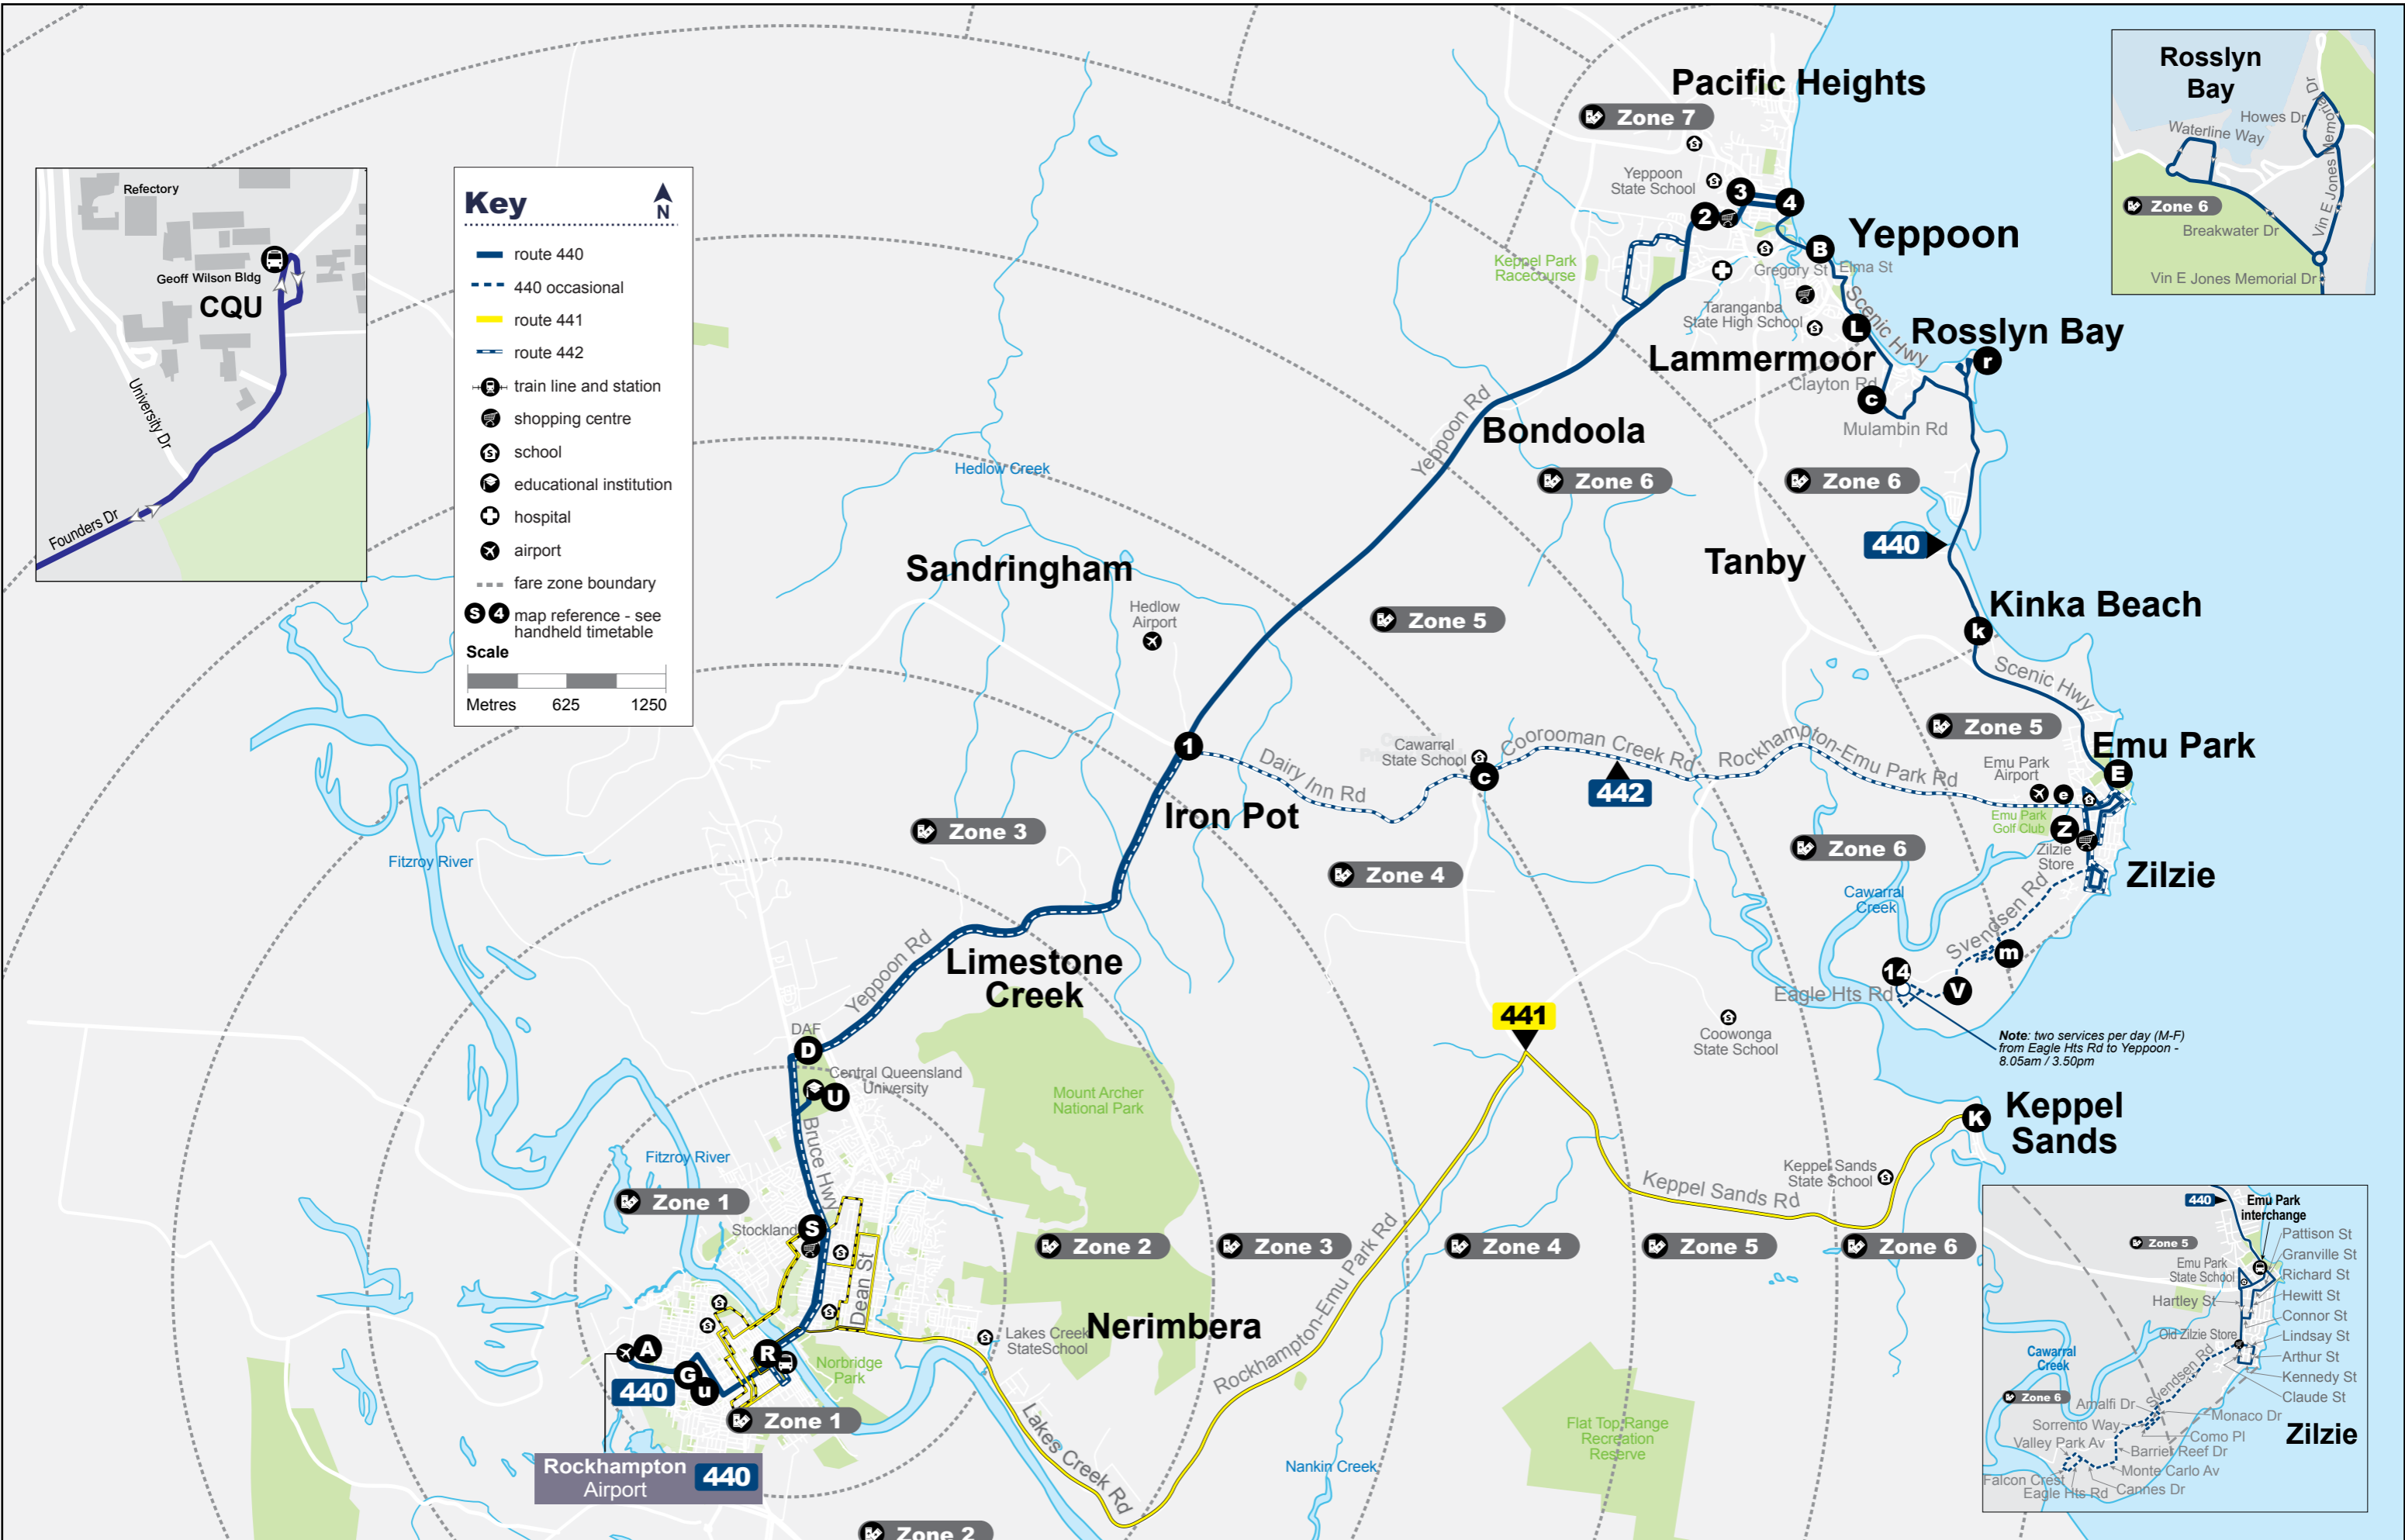

Note: two services per day (M-F) from Eagle Hts Rd to Yeppoon - 8.05am / 3.50pm