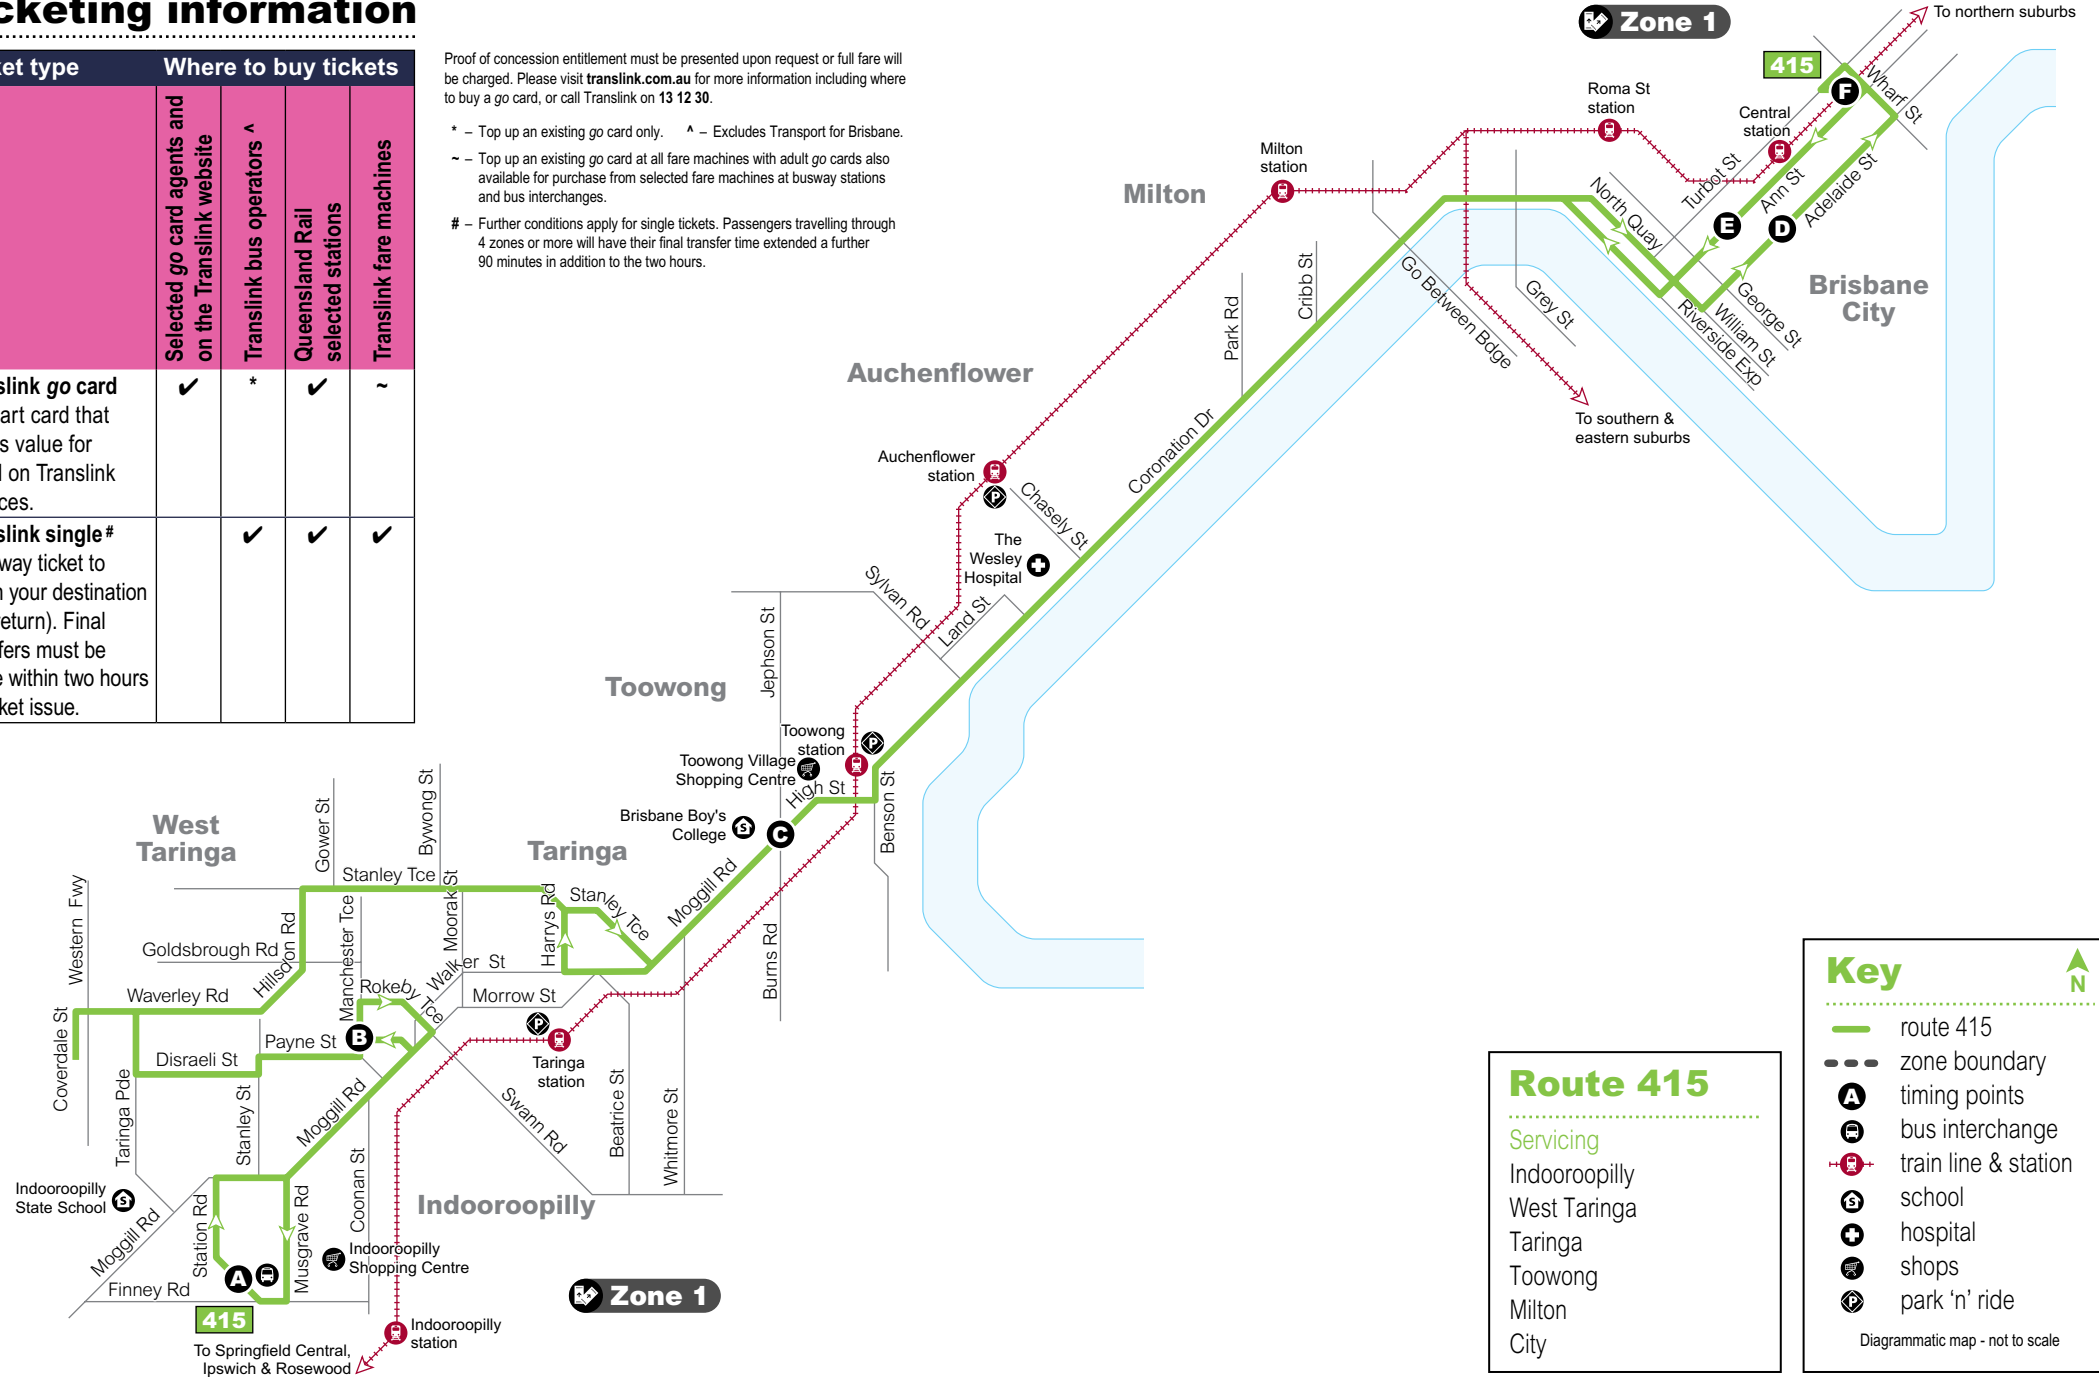

servicing City, Milton, Toowong, Taringa, West Taringa and Indooroopilly

Monday to Friday

map ref	Route number	415	415	415	415	415	415	415	415	415	415	415	415	415	415	415	
		am	am	am	am	pm	pm	pm	pm	pm	pm	pm	pm	pm	pm	pm	
F	Wickham Terrace stand A (Stop 158)	8.15	8.55	10.00	11.00	12.00	1.00	2.00	2.55	3.45	4.15	4.45	5.10	5.35	6.00	6.30	7.10
E	Ann Street - Stop 12 (City Hall)	8.19	8.59	10.04	11.04	12.04	1.04	2.04	2.59	3.49	4.19	4.49	5.14	5.39	6.04	6.34	7.14
C	Toowong High Street	8.31	9.11	10.14	11.14	12.14	1.14	2.14	3.09	3.59	4.31	5.01	5.27	5.52	6.16	6.44	7.23
A	Indooroopilly Interchange	8.51	9.31	10.34	11.34	12.34	1.34	2.34	3.32	4.22	4.57	5.29	5.55	6.20	6.37	7.05	7.43

Sunday & public holidays*

415	415	415	415
am	pm	pm	pm
10.10	12.10	2.10	4.10
10.14	12.14	2.14	4.14
10.22	12.22	2.22	4.22
10.40	12.40	2.40	4.40

Route description

415 Indooroopilly to City servicing Indooroopilly, West Taringa, Taringa, Toowong, Milton and City. Operates 7 days.

Route 415

Servicing

- Indooroopilly
- West Taringa
- Taringa
- Toowong
- Milton
- City

Key

- route 415
- - - zone boundary
- (A) timing points
- (B) bus interchange
- (R) train line & station
- (S) school
- (H) hospital
- (P) shops
- (P) park 'n' ride