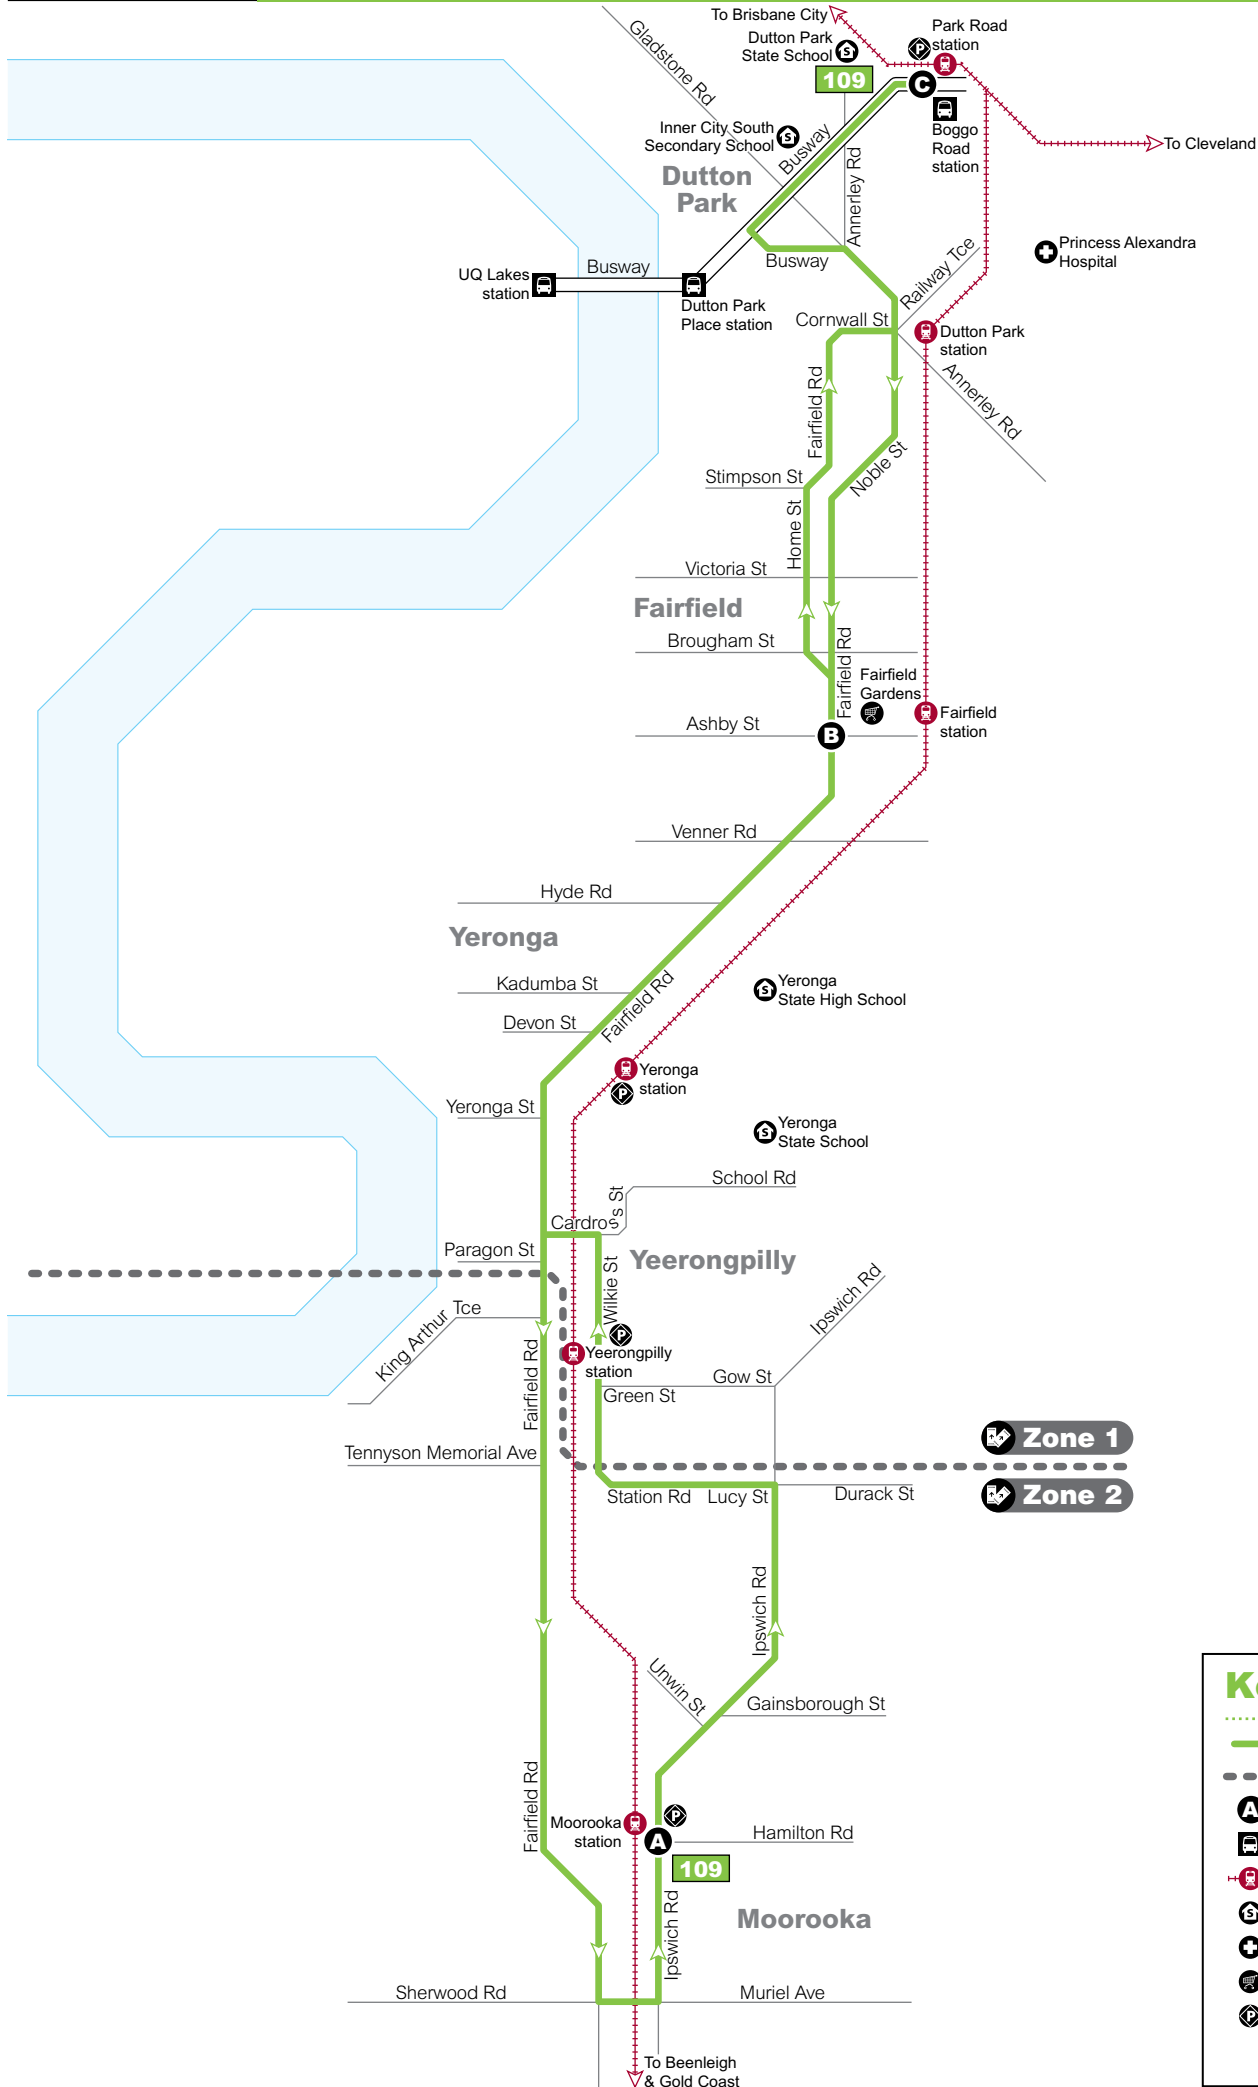

Also available for train, ferry and tram.

Timetable information

How to read this timetable

1. Use the route map to find the two timing points your stop is located between.
2. Find these points on the timetable. Your bus is scheduled to arrive between the times shown for these points. For example, if your bus stop is between timing points **A** and **B** on the map, then the bus is scheduled to arrive between the times listed for **A** and **B**.

© The State of Queensland (Department of Transport and Main Roads) 2021
Printed December 2021

 **TRANSLink**

 **109**

**Moorooka
to Boggo Road**

Effective from 13 December 2021

Route description

109 Moorooka to Boggo Road
servicing Moorooka, Yeerongpilly, Yeronga, Fairfield, Dutton Park and Boggo Road.
Operates 7 days.

Dedicated to a better Brisbane

Queensland
Government

Route 109

Servicing

- Moorooka
- Yeerongpilly
- Yeronga
- Fairfield
- Dutton Park
- Boggog Road

Key

- route 109
- - - zone boundary
- A** timing points
- busway station
- train line & station
- school
- hospital
- shops
- park 'n' ride

Diagrammatic map - not to scale

Moorooka to Boggo Road

servicing Moorooka, Yeerongpilly, Yeronga, Fairfield, Dutton Park and Boggo Road

Monday to Friday

map ref	Route number	109	109	109	109	109	109	109	109	109	109	109	109	109	109	109	109	109	
		am	am	am	am	am	am	am	am	am	am	am	am	am	am	am	am	am	am
A	Moorooka Station	5.05	5.20	5.35	5.50	6.05	6.20	6.35	6.50	7.05	7.20	7.35	7.50	7.58	8.05	8.13	8.20	8.28	8.35
B	Fairfield Rd app Ashby St	5.16	5.31	5.46	6.01	6.16	6.31	6.46	7.01	7.16	7.31	7.46	8.02	8.10	8.17	8.25	8.32	8.39	8.46
C	Boggo Road station Platform 5	5.25	5.40	5.55	6.10	6.25	6.40	6.55	7.10	7.25	7.40	7.55	8.12	8.20	8.27	8.35	8.42	8.48	8.55