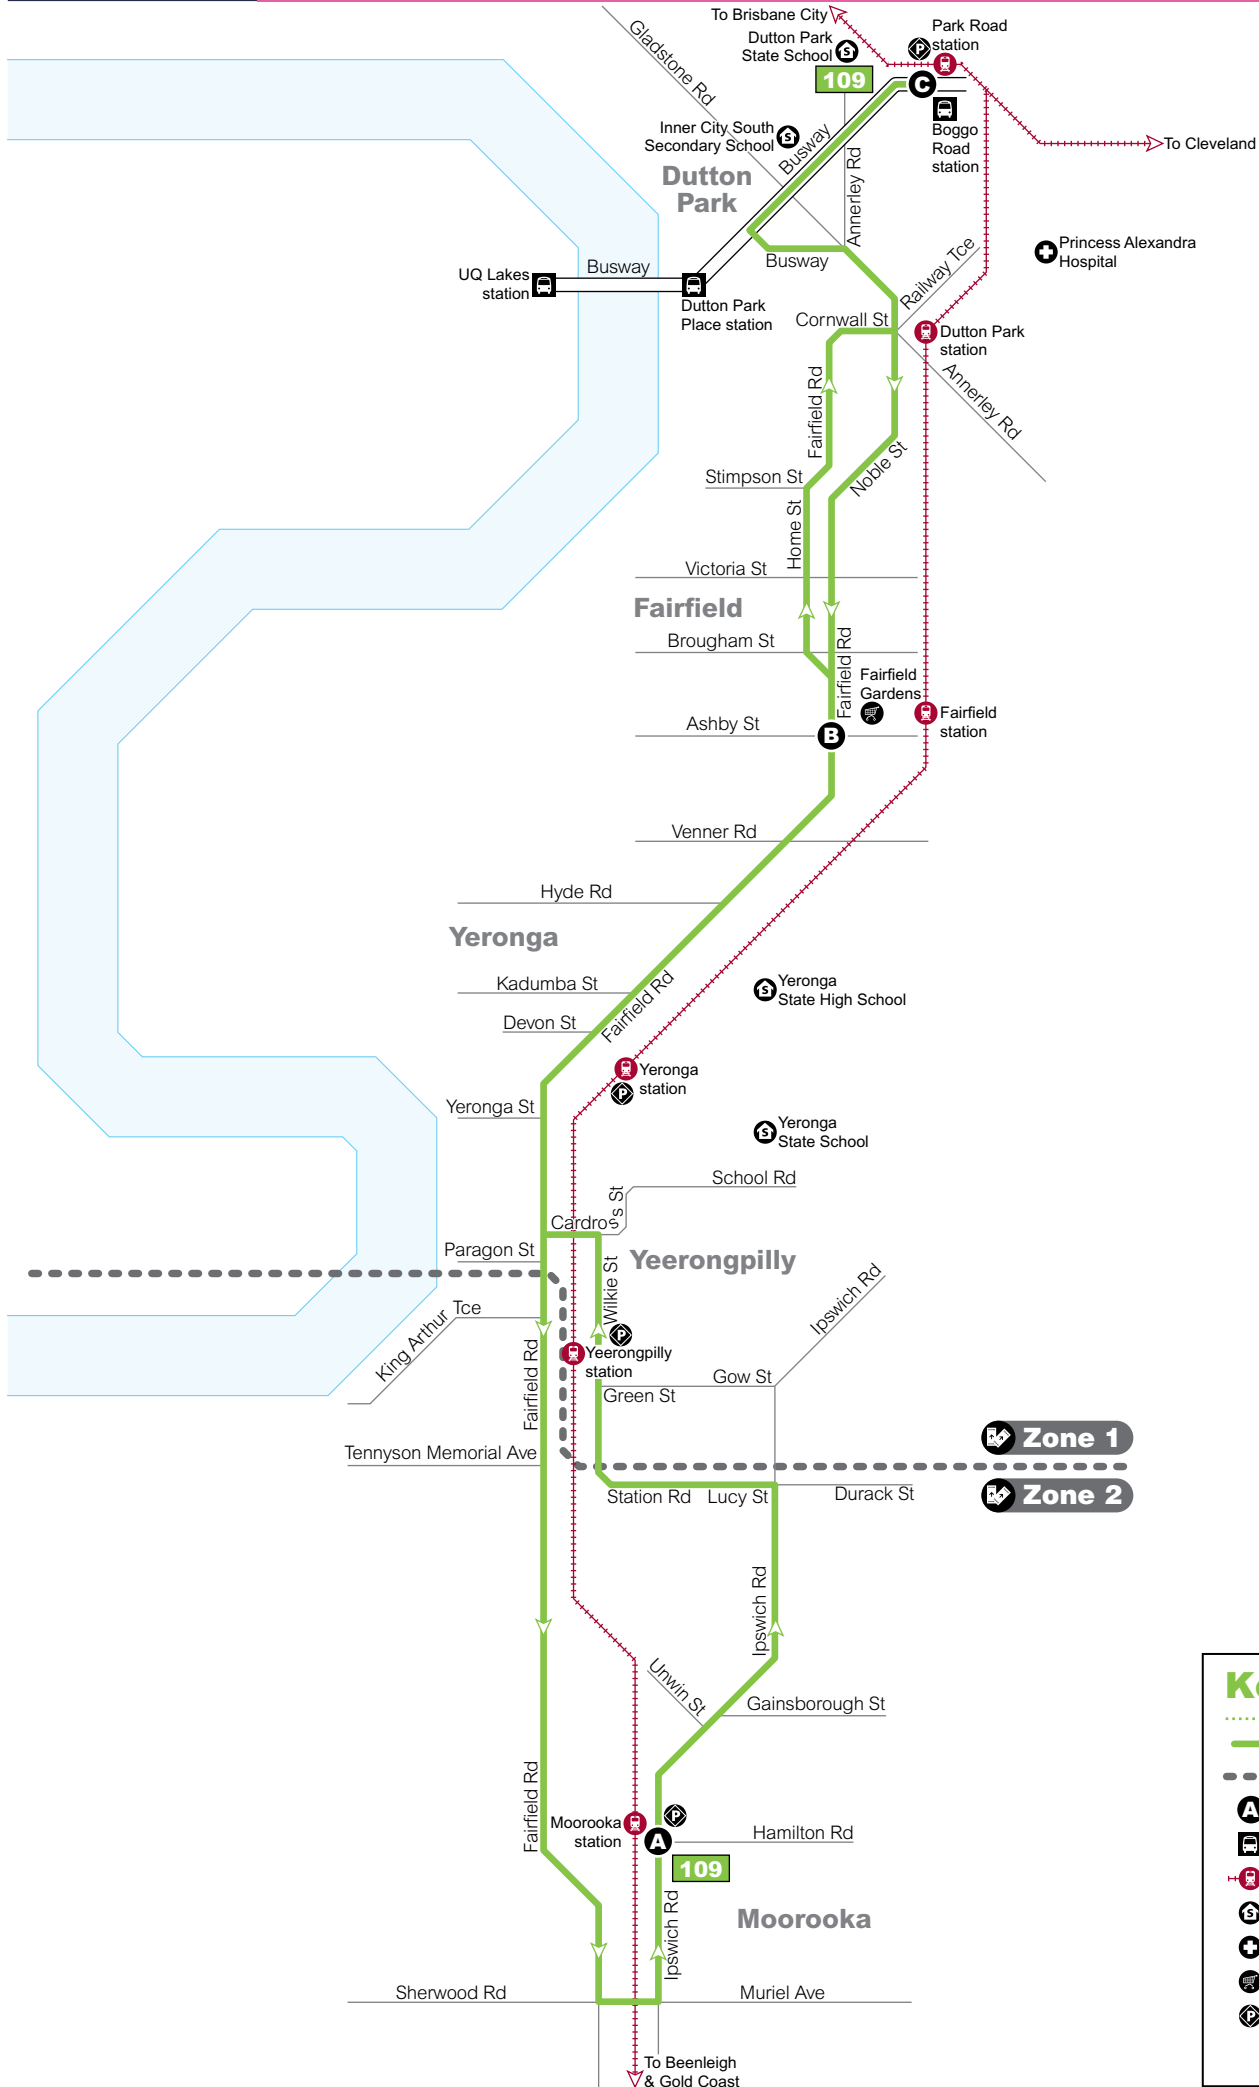

Also available for train, ferry and tram.

Timetable information

How to read this timetable

1. Use the route map to find the two timing points your stop is located between.
2. Find these points on the timetable. Your bus is scheduled to arrive between the times shown for these points. For example, if your bus stop is between timing points **A** and **B** on the map, then the bus is scheduled to arrive between the times listed for **A** and **B**.

Moorooka to Boggo Road

Effective from **13 December 2021**

Route description

109 Moorooka to Boggo Road servicing Moorooka, Yeerongpilly, Yeronga, Fairfield, Dutton Park and Boggo Road. Operates 7 days.

Dedicated to a better Brisbane

Queensland
Government

Route 109

Servicing

- Moorooka
- Yeerongpilly
- Yeronga
- Fairfield
- Dutton Park
- Boggo Road

Key

- route 109
- zone boundary
- timing points
- busway station
- train line & station
- school
- hospital
- shops
- park 'n' ride

Diagrammatic map - not to scale

Moorooka to Boggo Road

servicing Moorooka, Yeerongpilly, Yeronga, Fairfield, Dutton Park and Boggo Road

Monday to Friday

map ref	Route number	109	109	109	109	109	109	109	109	109	109	109	109	109	109	109	109	109	
		am	am	am	am	am	am	am	am	am	am	am	am	am	am	am	am	am	
A	Moorooka Station	5.05	5.20	5.35	5.50	6.05	6.20	6.35	6.50	7.05	7.20	7.35	7.50	7.58	8.05	8.13	8.20	8.28	8.35
B	Fairfield Rd app Ashby St	5.16	5.31	5.46	6.01	6.16	6.31	6.46	7.01	7.16	7.31	7.46	8.02	8.10	8.17	8.25	8.32	8.39	8.46
C	Boggo Road station Platform 5	5.25	5.40	5.55	6.10	6.25	6.40	6.55	7.10	7.25	7.40	7.55	8.12	8.20	8.27	8.35	8.42	8.48	8.55