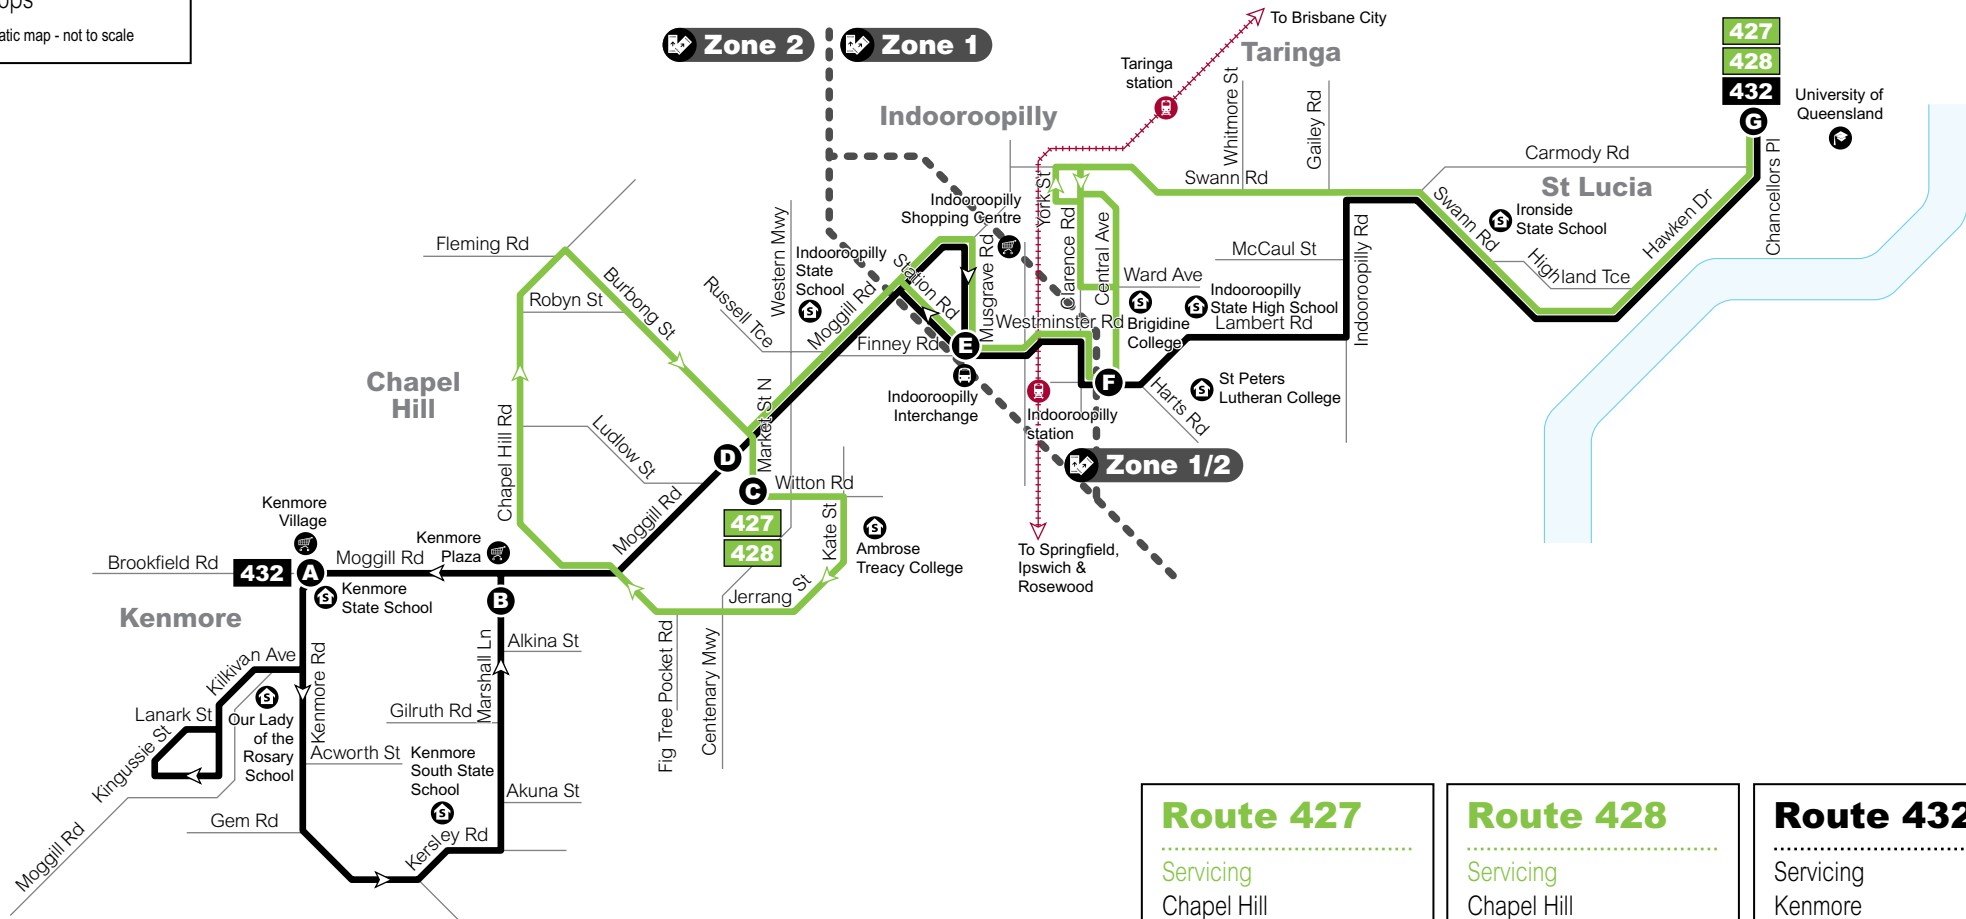

Explanations

- Bus does not travel via this location.
- G Service continues to Chapel Hill loop via Market St, Witton Rd, Kate St, Jerrang St, Moggill Rd, Chapel Hill Rd and Burbong St. Trip ends at Chapel Hill approximately 12 minutes later.
- * Public holidays – generally, a weekend timetable will operate on most gazetted public holidays. Please visit translink.com.au or call 13 12 30 for confirmation of public holiday timetables.

Key 

-  route 427 & 428
-  route 432
-  zone boundary
-  timing points
-  bus interchange
-  train line & station
-  university/TAFE
-  school
-  shops

Diagrammatic map - not to scale

Note

Route 427 runs express between the University of Queensland and Swann Rd/Clarence Rd intersection. All trips stop at Ironside School.

Note

Route 432 runs express between Swann Rd/Indooroopilly Rd intersection and the University of Queensland. All trips stop at Ironside School.

Route 427

Servicing
 Chapel Hill
 Indooroopilly
 University of Queensland