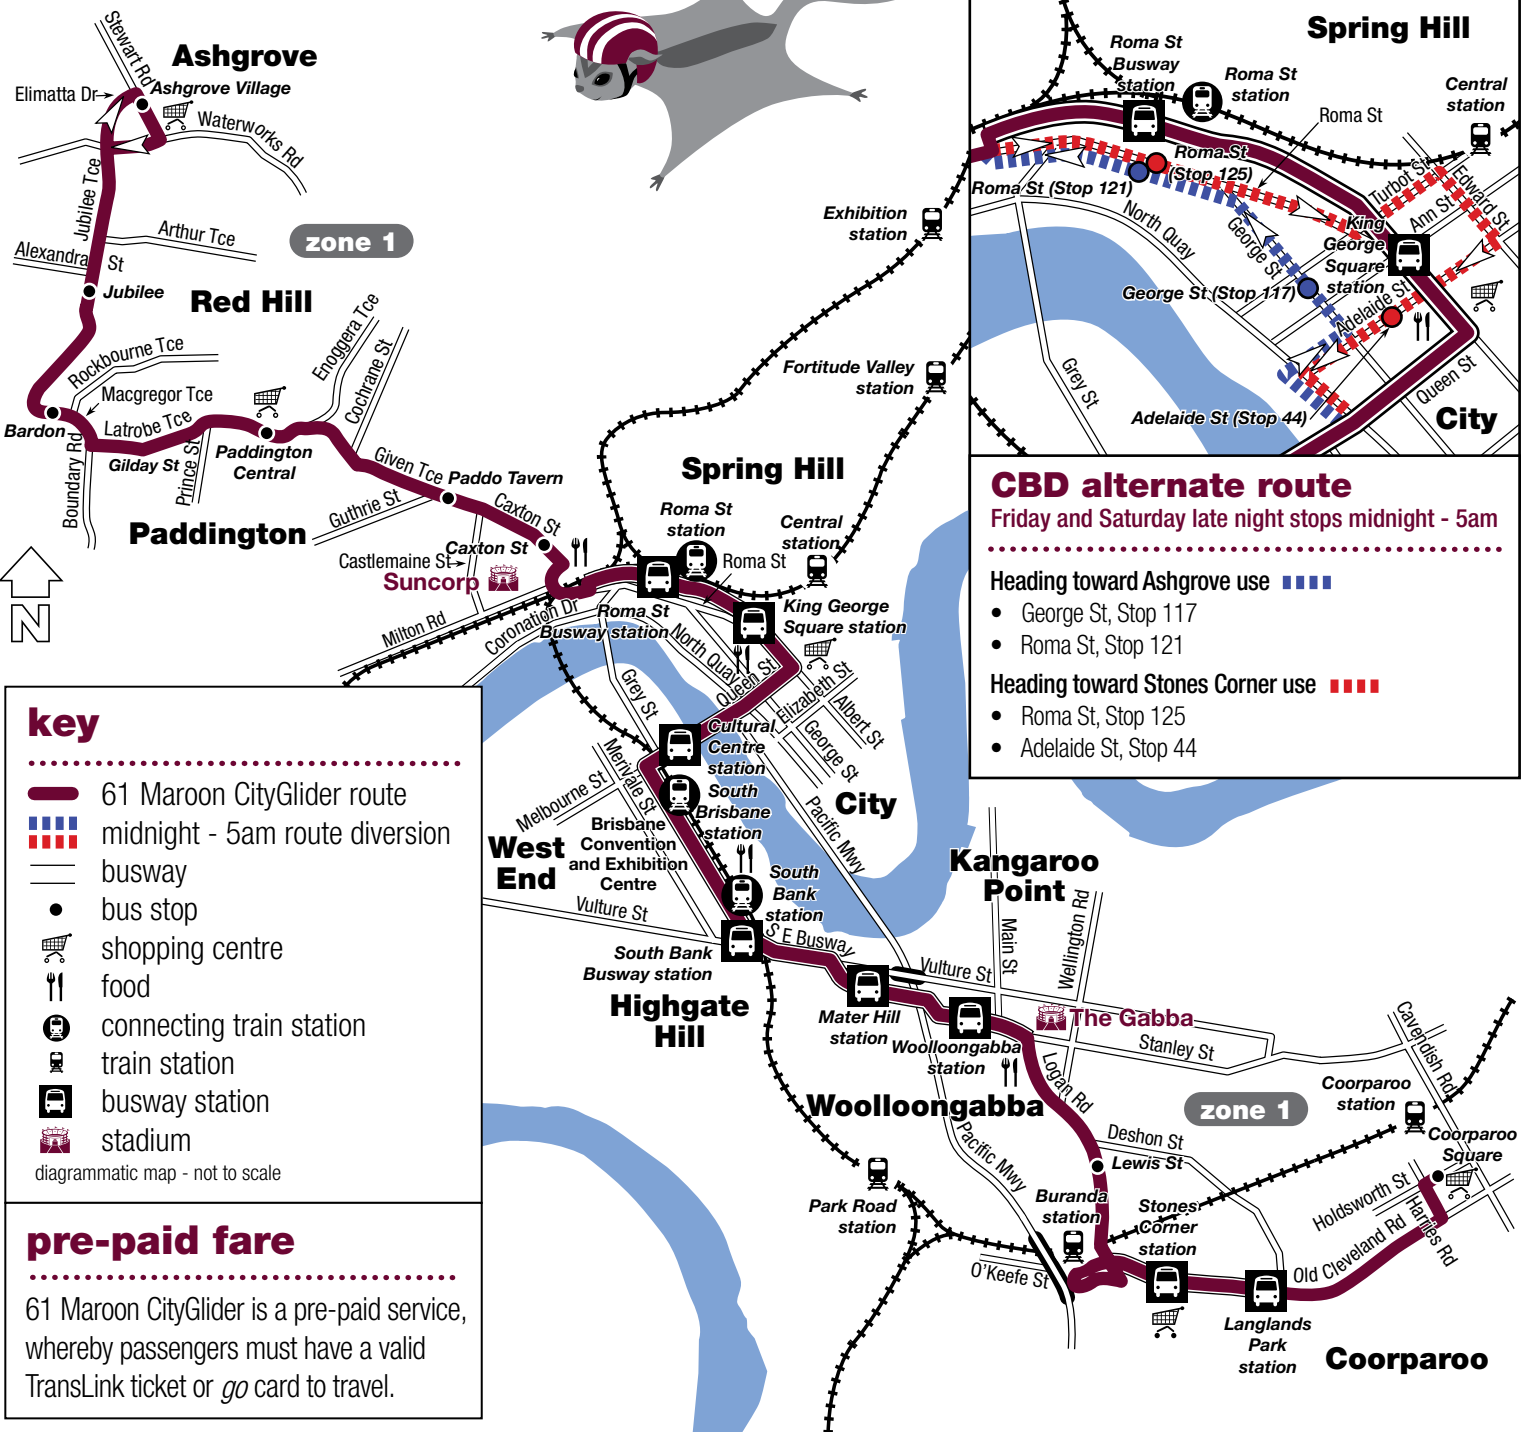

route

# 61 Maroon CityGlider

61 Maroon CityGlider is one of the highest frequency bus services in Brisbane. It runs every 10 minutes between 6-9am and 4-6pm on weekdays, and every 15 minutes or better between all other hours of operation.

61 Maroon CityGlider operates from 5.30am until 11.30pm Sunday to Thursday, and 24 hours Friday and Saturday running every 30 minutes after midnight.

61 Maroon CityGlider is a pre-paid service and offers rear door boarding. Passengers must have a go card or valid paper ticket prior to boarding this service.