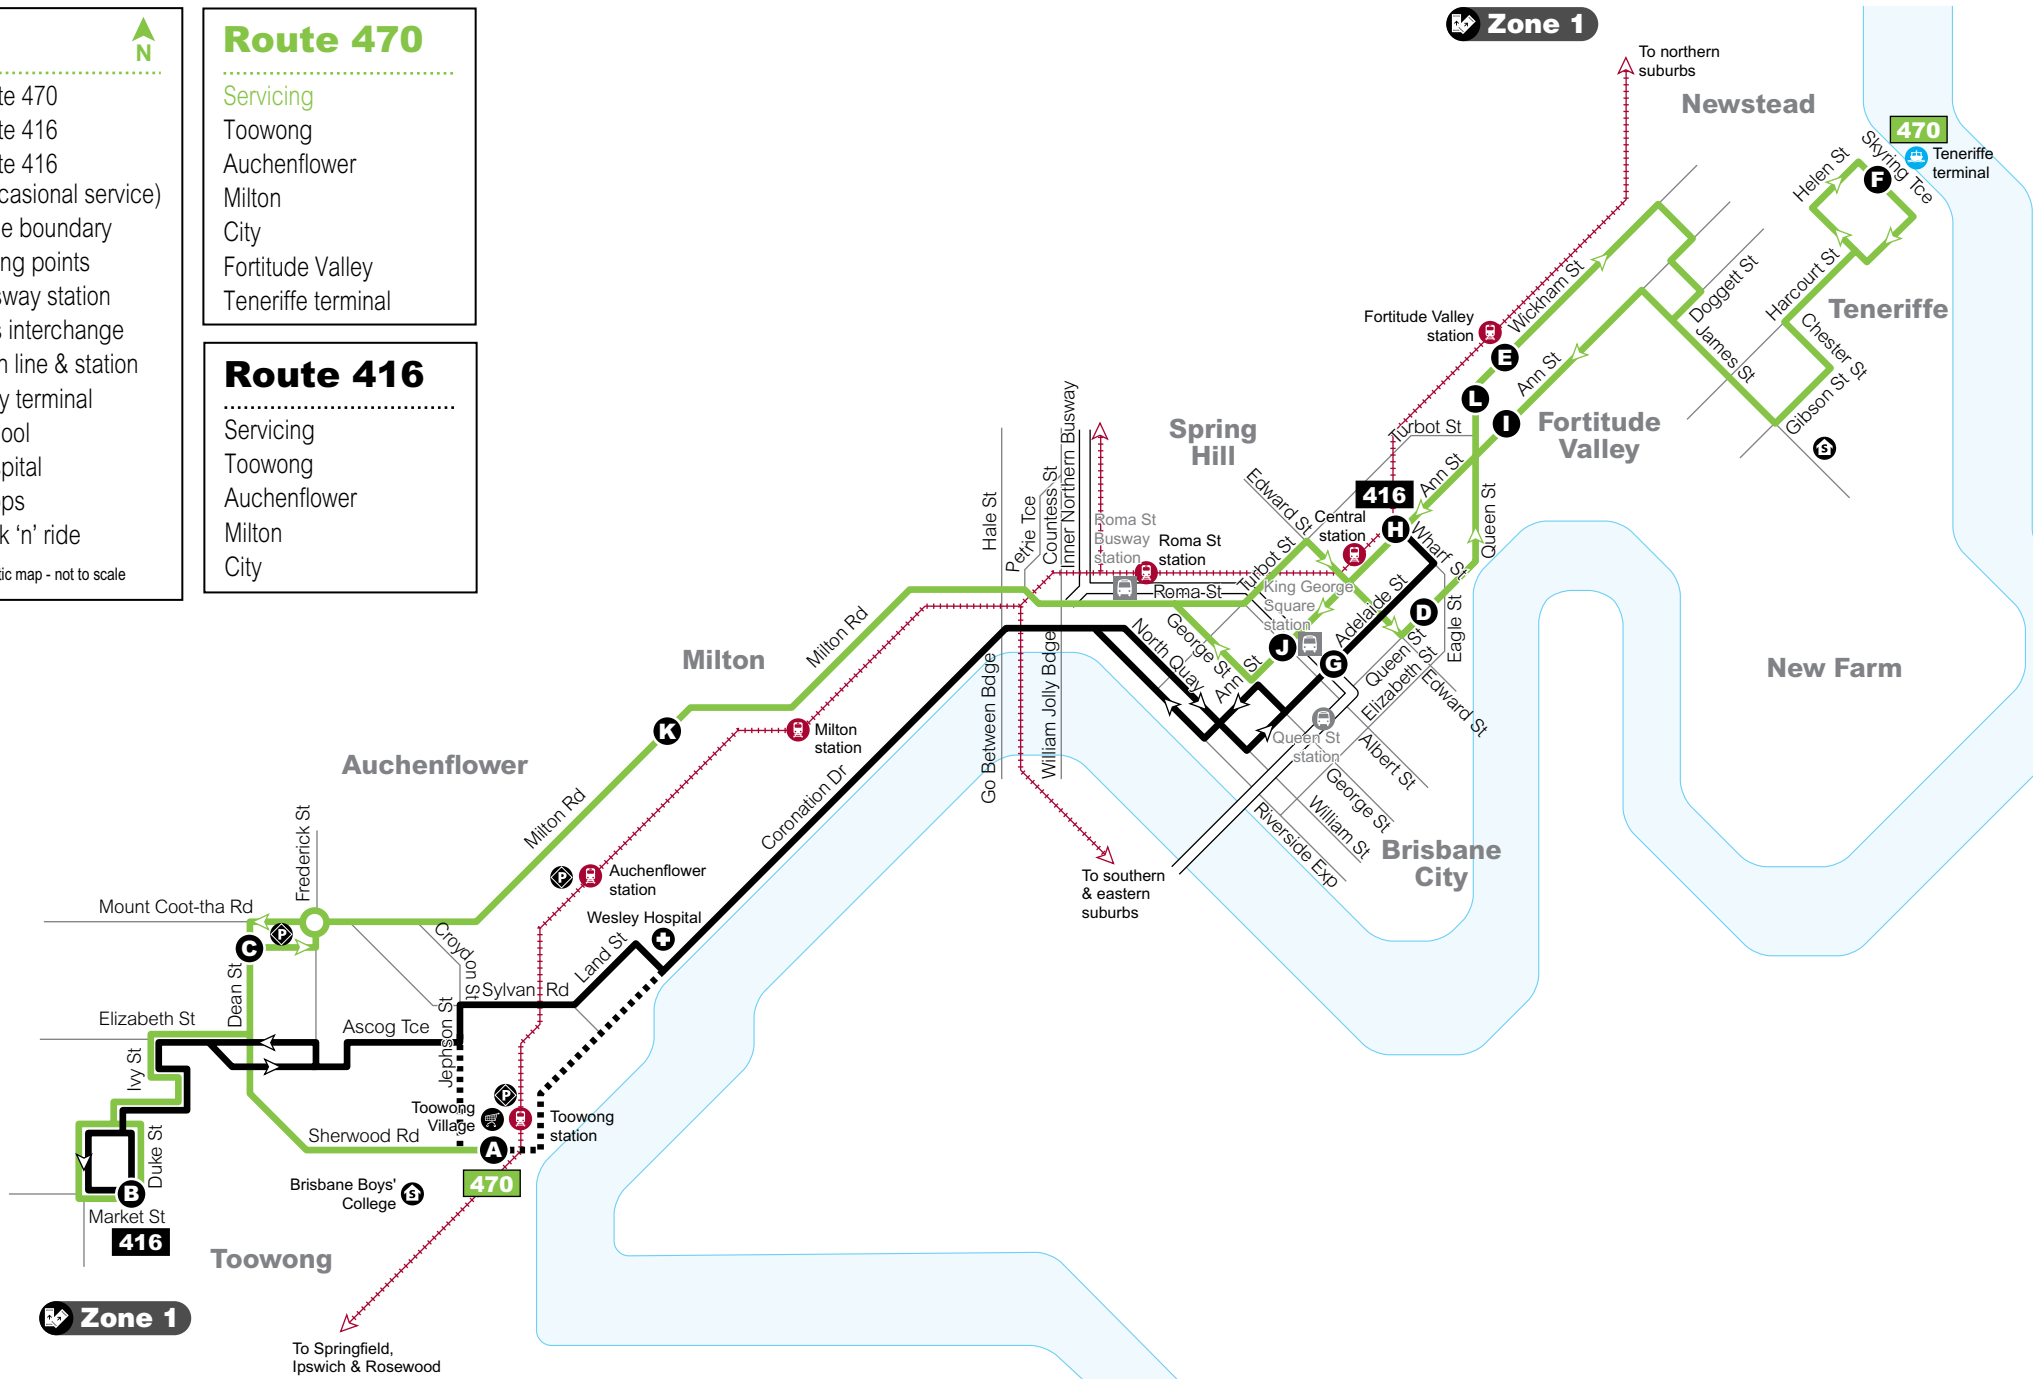

Diagrammatic map - not to scale

**Route 470**

*Servicing*

- Toowong
- Auchenflower
- Milton
- City
- Fortitude Valley
- Teneriffe terminal

**Route 416**

*Servicing*

- Toowong
- Auchenflower
- Milton
- City

## Monday to Friday

map ref	Route number	470	470	470	470	470	470	470	470	470	470	470	470	470	470	470	470	470		
		am	am	am	am	am	am	am	am	am	am	am	am	am	pm	pm	pm	pm	pm	
A	Toowong Village	6.05	6.33	6.53	7.13	7.23	7.43	8.03	8.18	8.38	8.58	9.17	10.12	11.12	12.12	1.12	2.12	3.12	3.32	3.52
B	Duke St, Toowong	-	-	-	-	-	-	-	-	-	-	-	10.17	11.17	12.17	1.17	2.17	3.17	-	-
C	Dean St	6.10	6.38	6.58	7.18	7.28	7.48	8.08	8.23	8.43	9.03	9.22	10.22	11.22	12.22	1.22	2.22	3.22	3.37	3.57
K	Milton Rd at Torwood St stop 8	6.16	6.45	7.05	7.25	7.38	7.58	8.18	8.33	8.53	9.10	9.29	10.29	11.29	12.29	1.29	2.29	3.30	3.46	4.06
D	City, Queen St far side pedestrian crsg stop 58	6.24	6.55	7.15	7.35	7.51	8.11	8.31	8.46	9.06	9.20	9.39	10.39	11.39	12.39	1.39	2.39	3.41	3.57	4.17
L	Wickham St app Little St stop 225	6.32	7.05	7.27	7.47	8.03	8.23	8.43	8.58	9.18	9.30	9.49	10.46	11.46	12.46	1.46	2.46	3.49	4.07	4.27
E	Fortitude Valley, Wickham St stop 229	6.34	7.08	7.29	7.49	8.06	8.26	8.46	9.01	9.21	9.32	9.51	10.49	11.49	12.49	1.49	2.49	3.52	4.09	4.29
F	Teneriffe ferry (Skyring Tce)	6.45	7.19	7.41	8.01	8.20	8.40	9.00	9.15	9.35	9.44	10.03	11.01	12.01	1.01	2.01	3.01	4.06	4.21	4.41

## Monday to Friday

map ref	Route number	416	416	416	416	416
		am	am	am	am	am
B	Duke St, Toowong	6.53	7.28	7.58	8.28	8.58
A	Toowong	-	-	-	-	9.08
G	City, Adelaide St far side King George Square stop 22	7.16	7.58	8.33	8.57	9.21
H	Wickham Tce	7.21	8.03	8.38	9.02	9.26