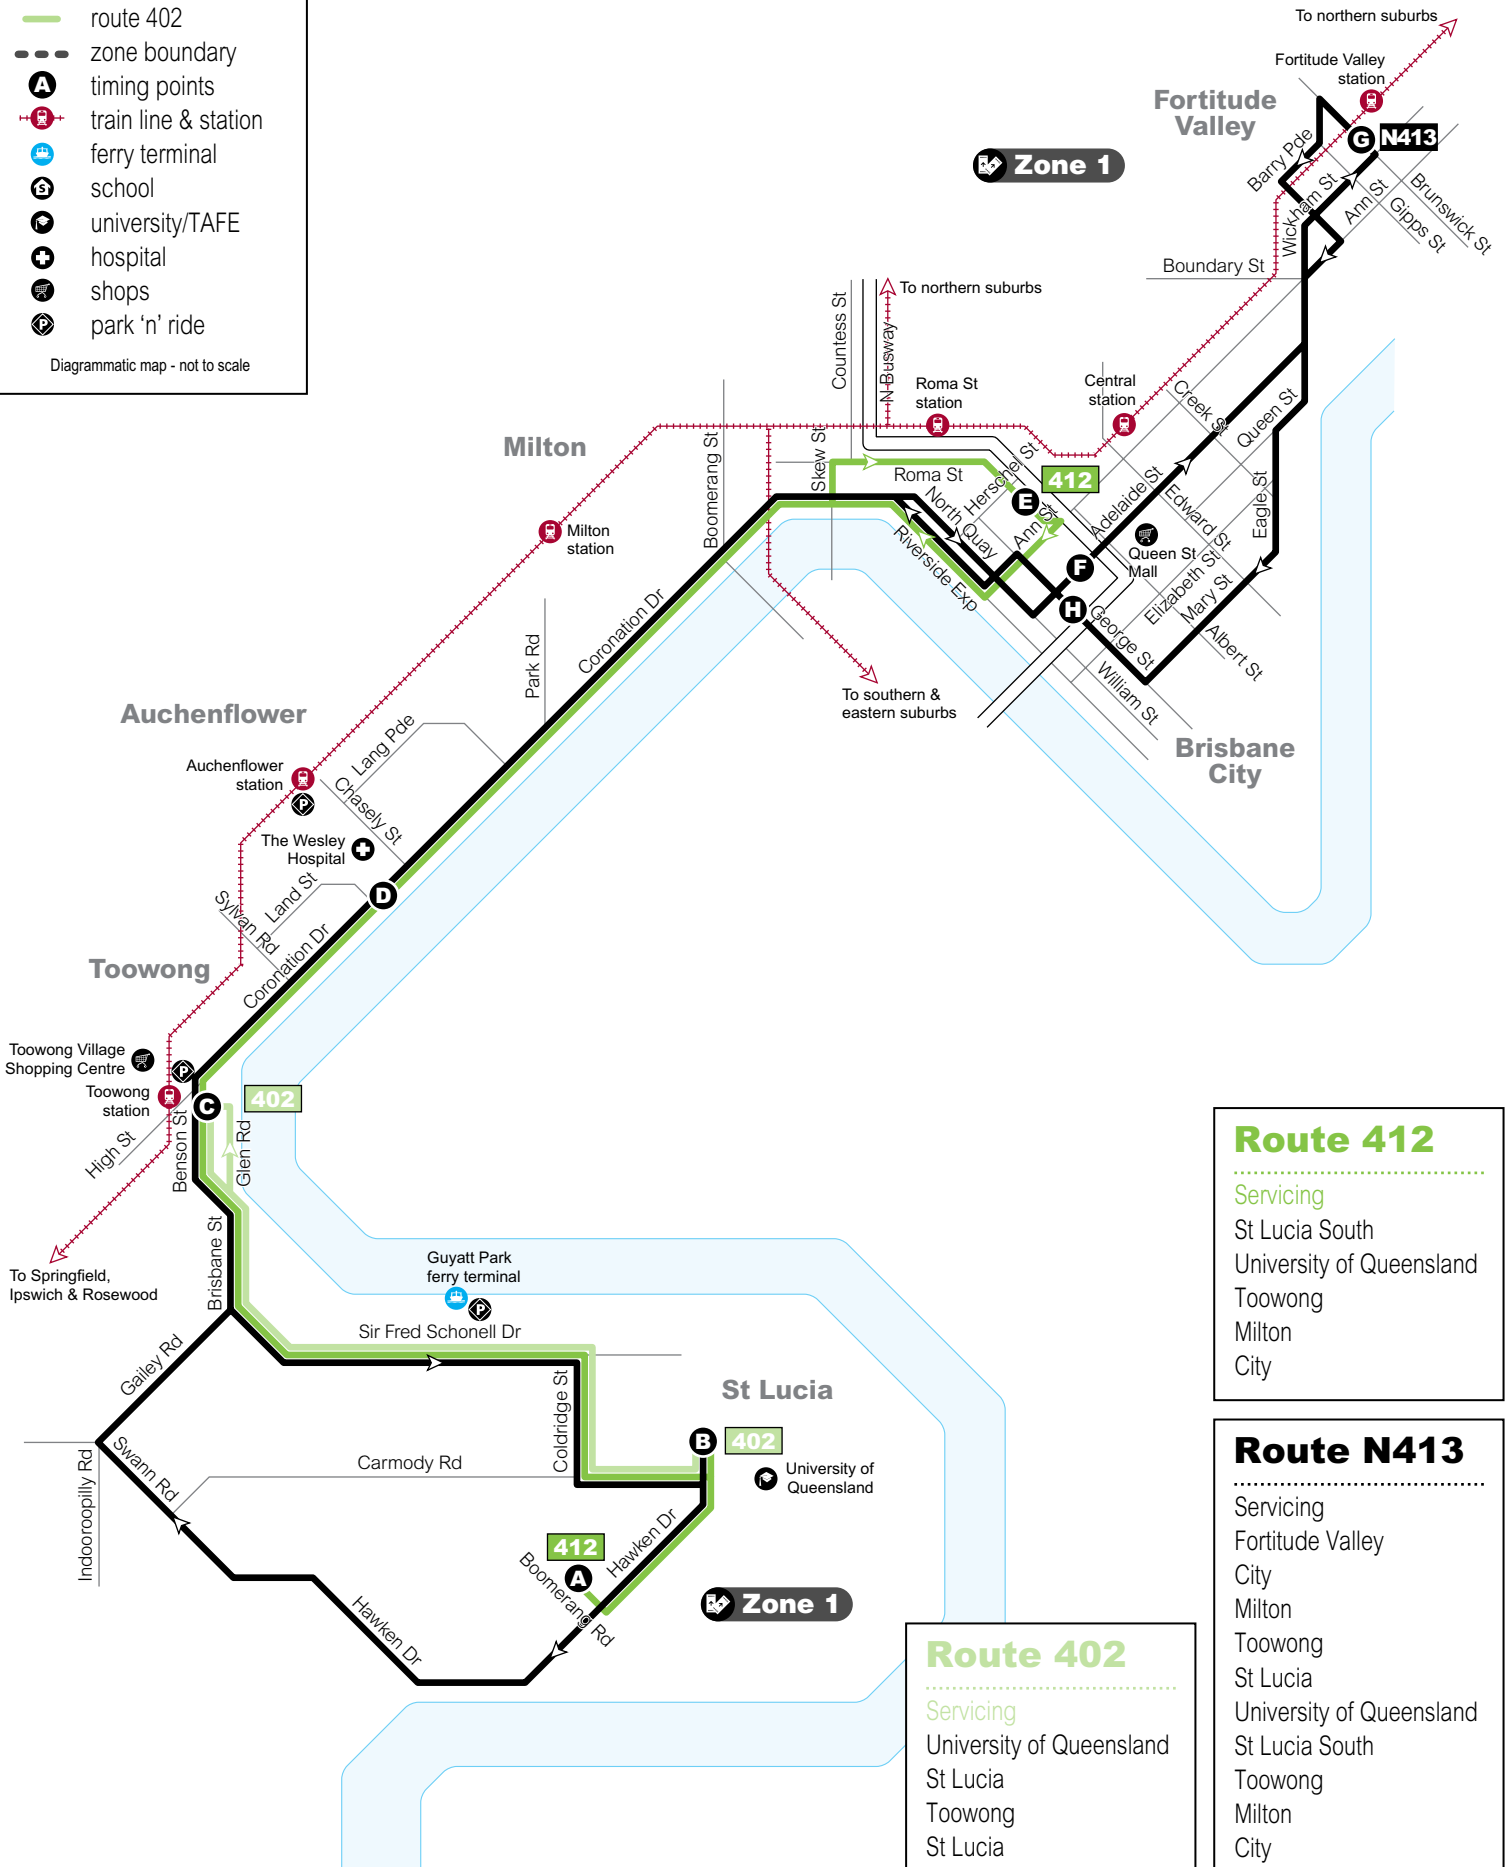

Routes

412, N413, 402

Route map

Key

- route 412
- route N413
- route 402
- zone boundary
- A timing points
- train line & station
- ferry terminal
- school
- university/TAFE
- hospital
- shops
- park 'n' ride

Diagrammatic map - not to scale

Route 412

Servicing

- St Lucia South
- University of Queensland
- Toowong
- Milton
- City

Route N413

Servicing

- Fortitude Valley
- City
- Milton
- Toowong
- St Lucia
- University of Queensland
- St Lucia South
- Toowong
- Milton
- City
- Fortitude Valley

Route 402

Servicing

- University of Queensland
- St Lucia
- Toowong
- St Lucia
- University of Queensland