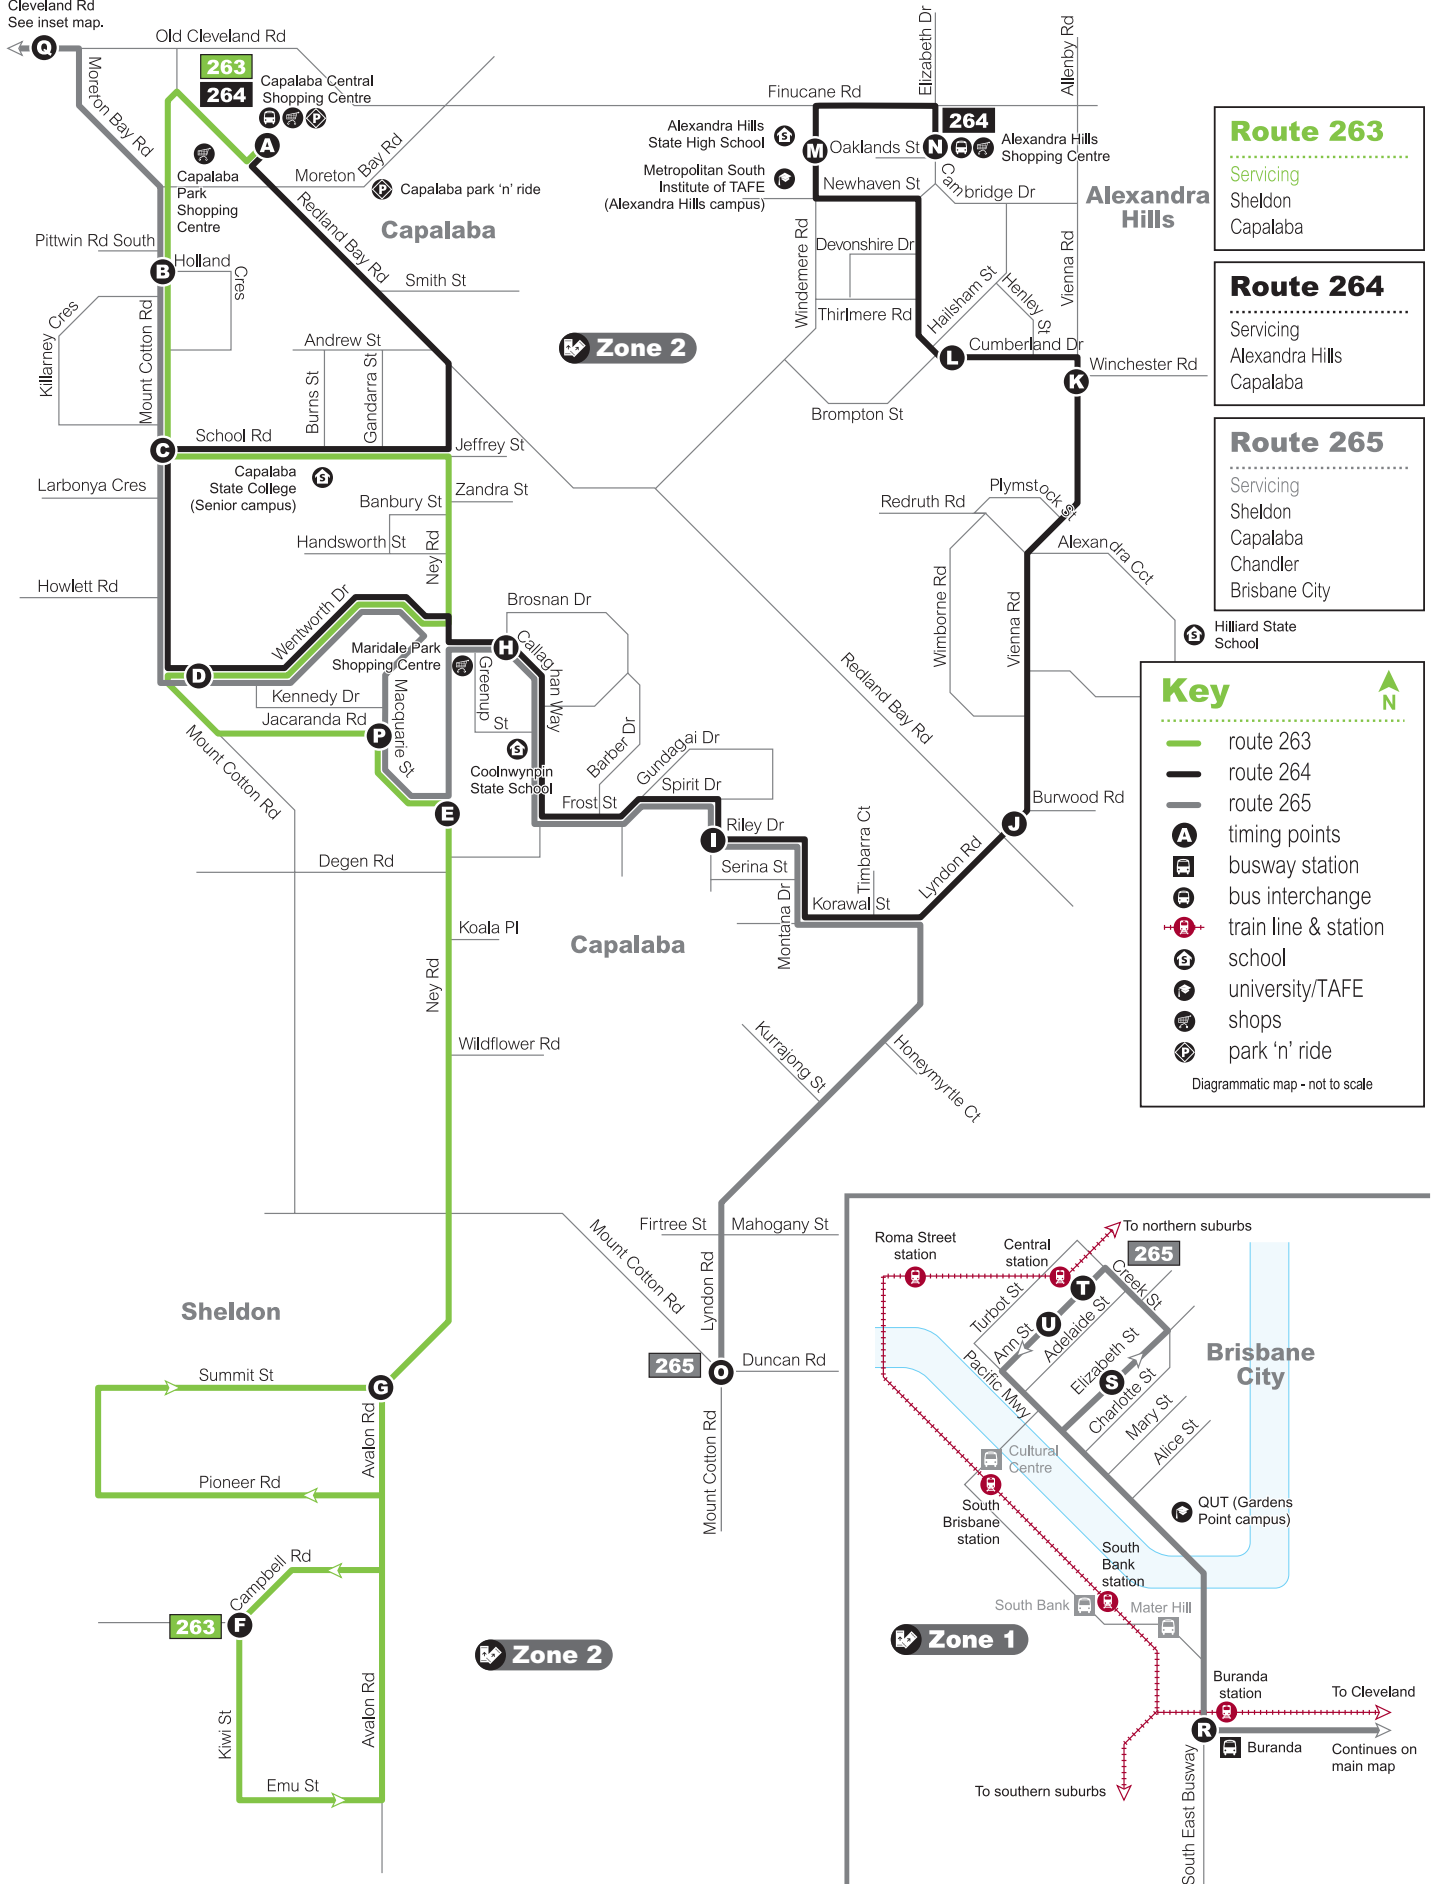

Also available for train, ferry and tram.

Timetable information

How to read this timetable

- Use the route map to find the two timing points your stop is located between.
- Find these points on the timetable. Your bus is scheduled to arrive between the times shown for these points. For example, if your bus stop is between timing points **A** and **B** on the map, then the bus is scheduled to arrive between the times listed for **A** and **B**.

265 Sheldon to Brisbane City
servicing Sheldon,
Maridale Park, Capalaba
and Chandler.
Operates Monday to
Friday only.

Routes

263, 264, 265

Route map

To Brisbane City via Old Cleveland Rd See inset map.

Capalaba to Sheldon (Avalon Rd)

servicing Capalaba and Sheldon

Monday to Friday

map ref	Route number	263	263	263	263	263	263	263	263	263
		am	am	am	am	pm	pm	pm	pm	pm
A	Capalaba interchange stop C	-	-	9.20	11.20	1.20	3.20	5.36	6.06	6.36
B	Winter Memorial Park	-	-	9.24	11.24	1.24	3.24	5.40	6.10	6.40
C	Mount Cotton Rd near School Rd	-	-	9.26	11.26	1.26	3.26	5.42	6.12	6.42
D	Wentworth Dr near Mount Cotton Rd	-	-	9.31	11.31	1.31	3.31	5.47	6.17	6.47
E	Ney Rd near Macquarie St	-	-	9.34	11.34	1.34	3.34	5.50	6.20	6.50
F	Kiwi St near Campbell Rd	6.05	7.05	9.42	11.42	1.42	3.42	5.58	6.28	6.58
G	Avalon Rd near Summit St	6.09	7.09	9.46	11.46	1.46	3.46	6.02	6.32	7.02
E	Ney Rd near Macquarie St	6.15	7.15	9.52	11.52	1.52	3.52	-	-	-
D	Wentworth Dr near Mount Cotton Rd	6.18	7.18	9.55	11.55	1.55	3.55	-	-	-
C	Mount Cotton Rd near School Rd	6.23	7.23	10.00	12.00	2.00	4.00	-	-	-
B	Winter Memorial Park	6.25	7.25	10.02	12.02	2.02	4.02	-	-	-
A	Capalaba interchange	6.29	7.29	10.06	12.06	2.06	4.06	-	-	-