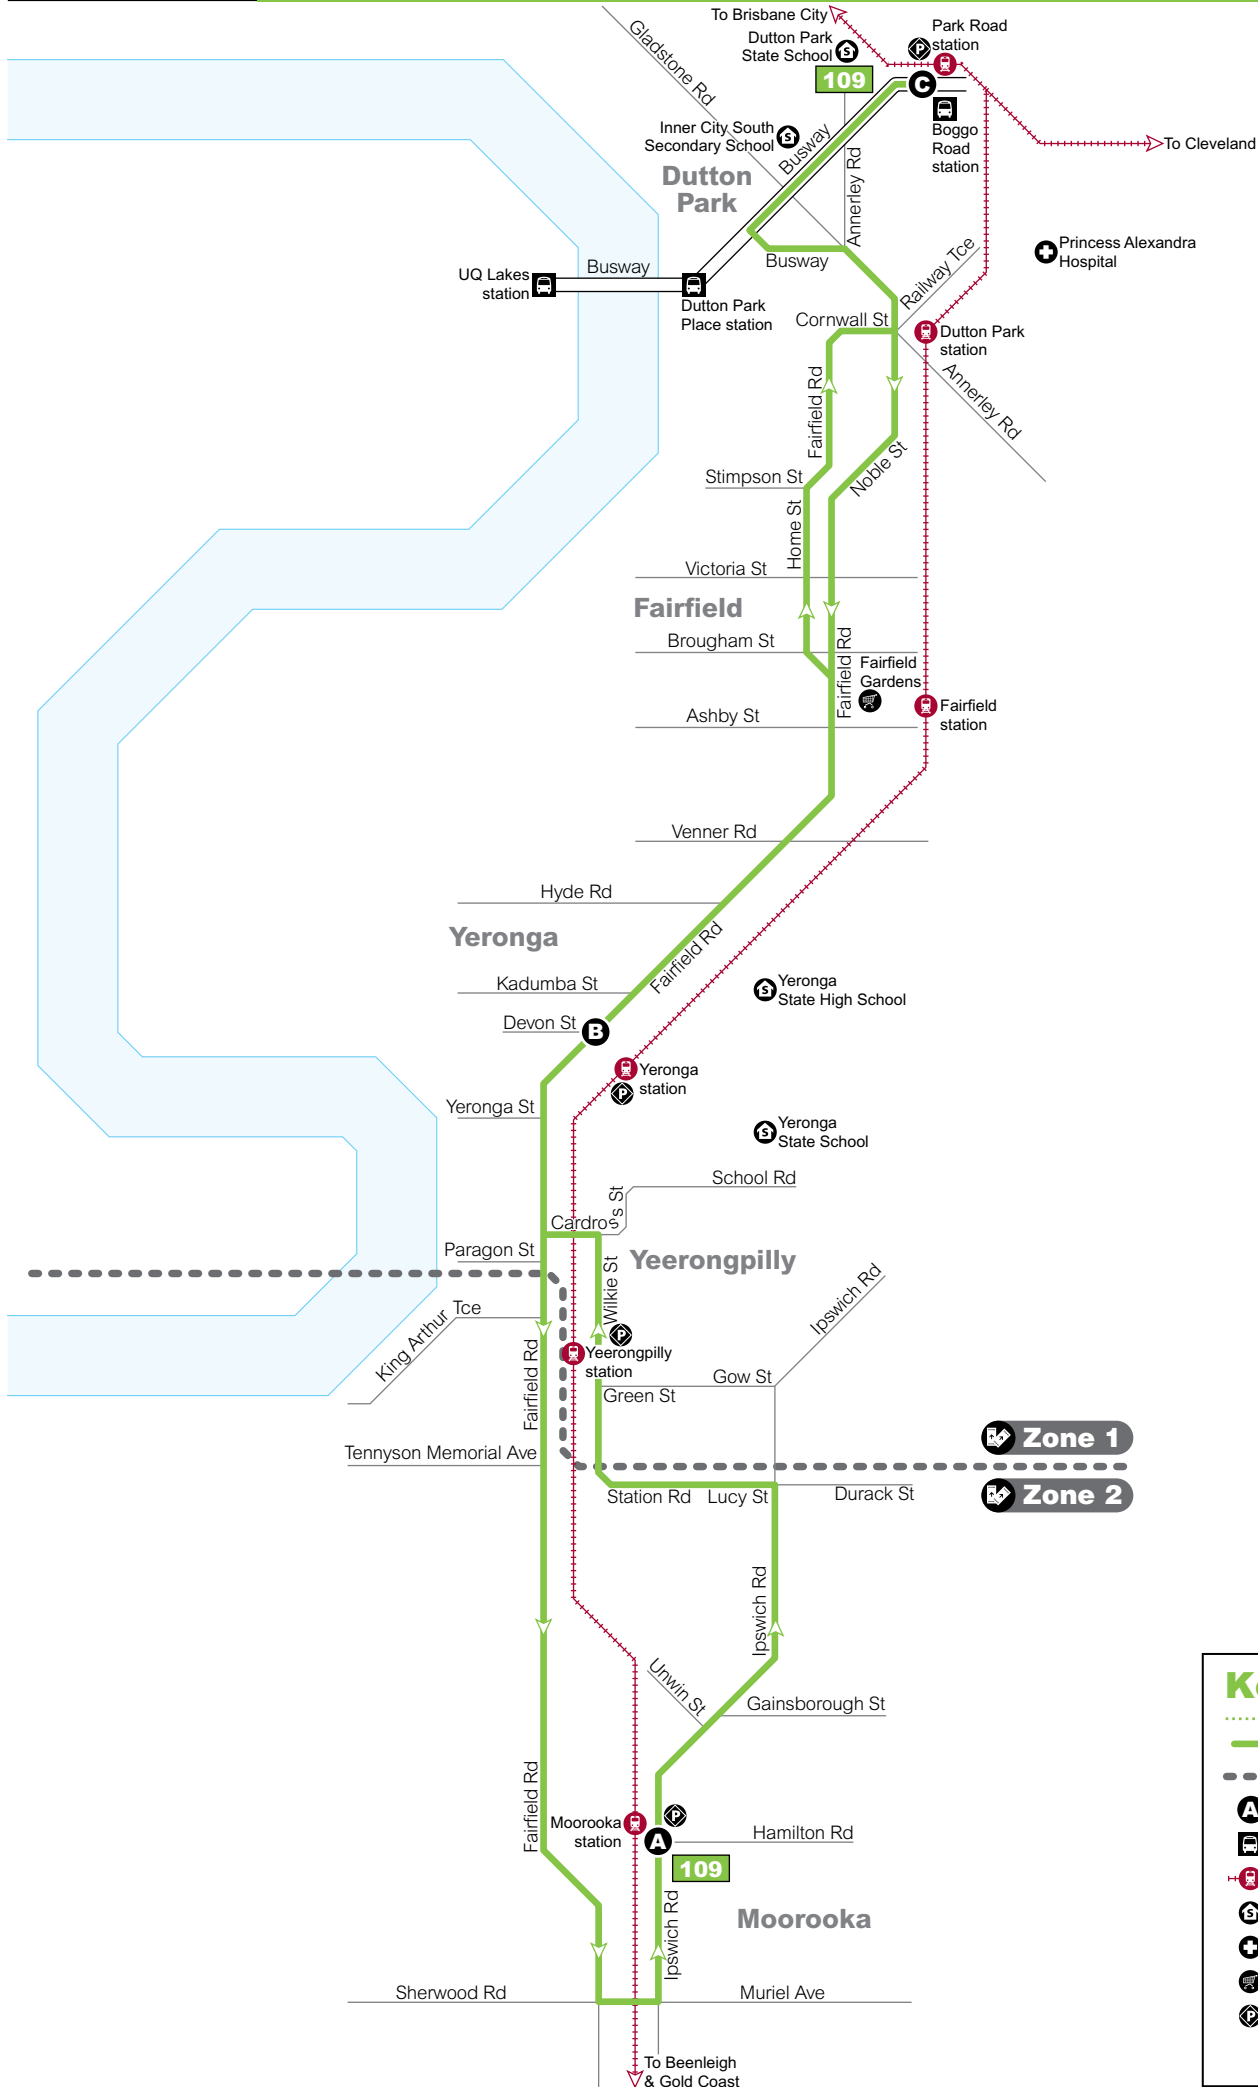

© The State of Queensland (Department of Transport and Main Roads) 2021
Printed August 2021

Moorooka to Boggo Road

Effective from 30 August 2021

Route description

109 Moorooka to Boggo Road servicing Moorooka, Yeerongpilly, Yeronga, Fairfield, Dutton Park and Boggo Road. Operates 7 days.

Dedicated to a better Brisbane

Queensland
Government

Route 109

Servicing

- Moorooka
- Yeerongpilly
- Yeronga
- Fairfield
- Dutton Park
- Boggio Road

Key

- route 109
- zone boundary
- timing points
- busway station
- train line & station
- school
- hospital
- shops
- park 'n' ride

Diagrammatic map - not to scale

Moorooka to Boggo Road

servicing Moorooka, Yeerongpilly, Yeronga, Fairfield, Dutton Park and Boggo Road

Monday to Friday

map ref	Route number	109	109	109	109	109	109	109	109	109	109	109	109	109	109	109	109	109	
		am	am	am	am	am	am	am	am	am	am	am	am	am	am	am	am	am	
A	Moorooka Station	5.05	5.20	5.35	5.50	6.05	6.20	6.35	6.50	7.05	7.20	7.35	7.50	7.58	8.05	8.13	8.20	8.28	8.35
B	Yeronga Station - Fairfield Rd	5.13	5.28	5.43	5.58	6.13	6.28	6.43	6.58	7.13	7.28	7.43	7.59	8.07	8.14	8.22	8.29	8.36	8.43
C	Boggo Road station Platform 5	5.25	5.40	5.55	6.10	6.25	6.40	6.55	7.10	7.25	7.40	7.55	8.12	8.20	8.27	8.35	8.42	8.48	8.55

Monday to Friday (cont...)

map ref	Route number	109	109	109	109	109	109	109	109	109	109	109	109	109	109	109	109	109	109
		am	am	am	am	am	am	am	am	am	am	am	am	am	pm	pm	pm	pm	pm
A	Moorooka Station	8.50	9.05	9.20	9.35	9.50	10.05	10.20	10.35	10.50	11.05	11.20	11.35	11.50	12.05	12.20	12.35	12.50	1.05
B	Yeronga Station - Fairfield Rd	8.58	9.13	9.28	9.43	9.58	10.13	10.28	10.43	10.58	11.13	11.28	11.43	11.58	12.13	12.28	12.43	12.58	1.13
C	Boggo Road station Platform 5	9.10	9.25	9.40	9.55	10.10	10.25	10.40	10.55	11.10	11.25	11.40	11.55	12.10	12.25	12.40	12.55	1.10	1.25