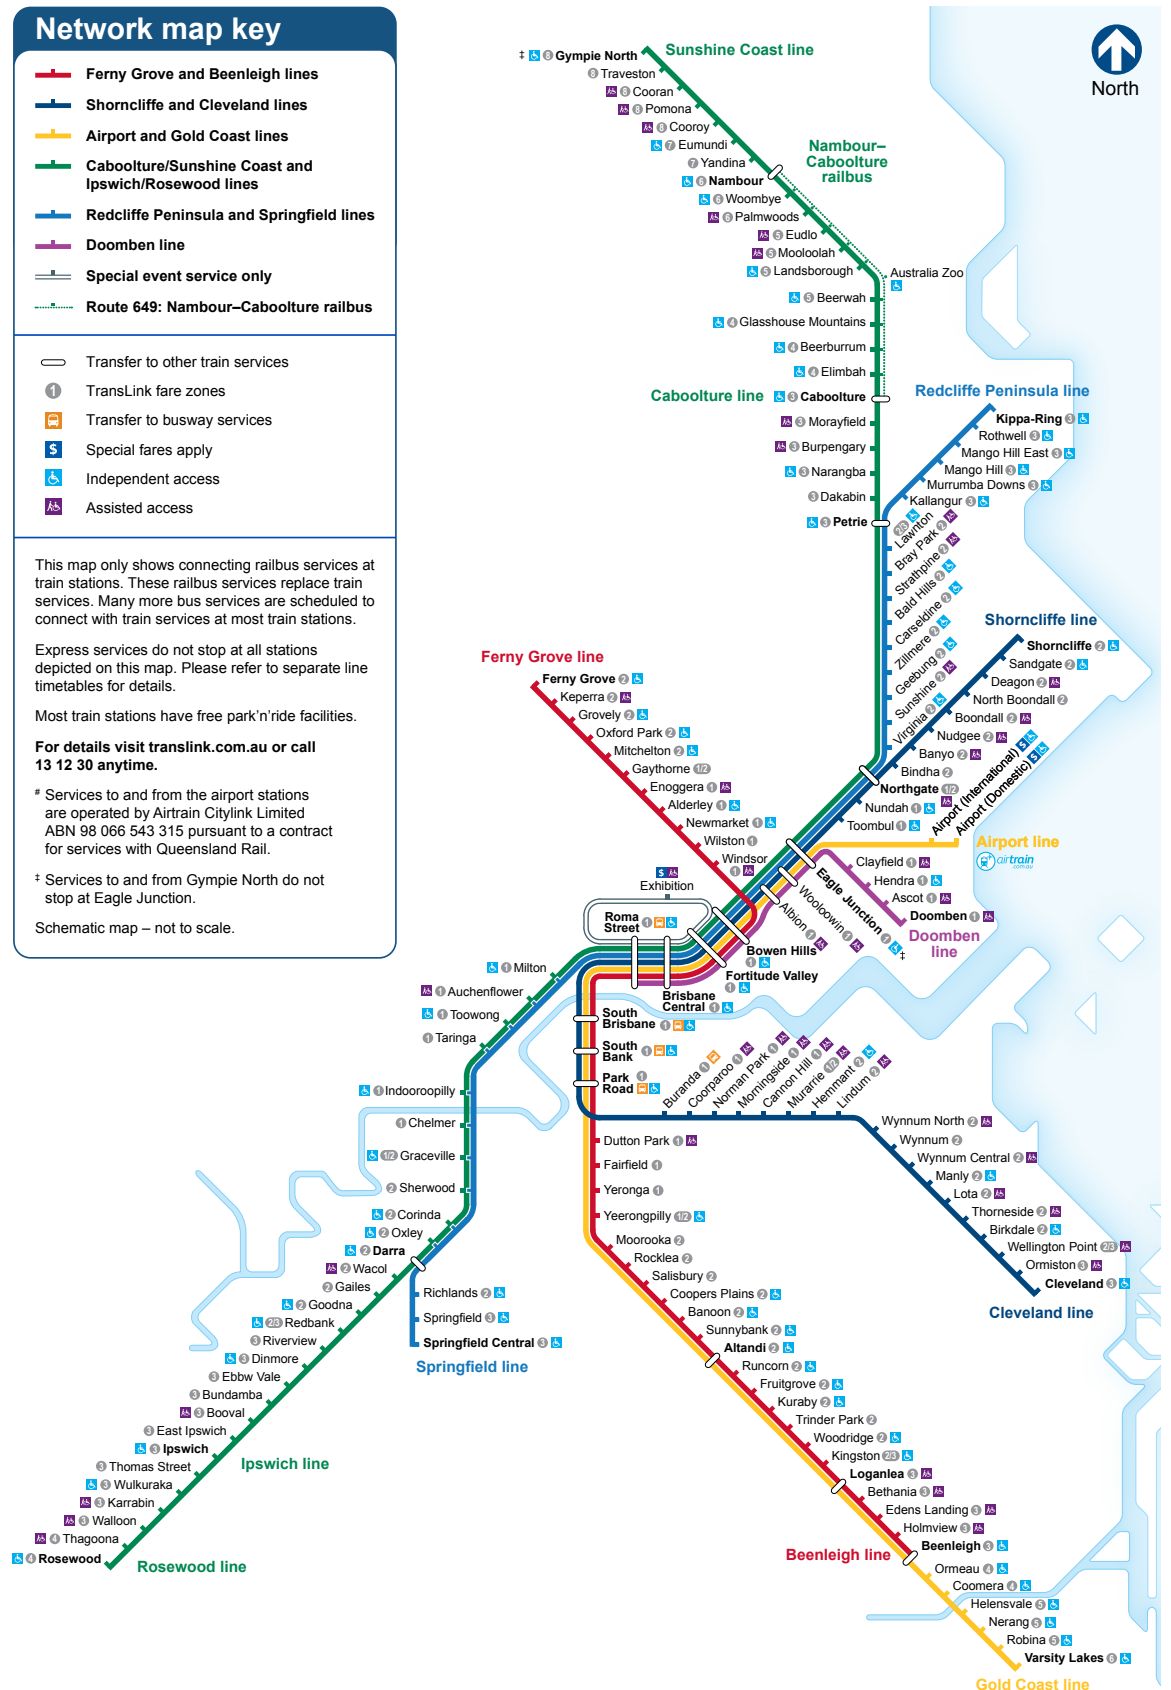

Schematic map – not to scale.

Line information key

- This station has a connecting bus service
- Parking available
- Independent access
- Assisted access

North

Beenleigh to City

inbound

Monday to Friday

Station	am	am	am	am	am	am	am	am	am	am	am	am	am	am	am	am	am	am	am	am	am	
Beenleigh	4:18	4:33	4:48	5:03	5:18	5:33	5:48	6:03	6:18	6:29	6:48	6:59		7:18			7:33		7:48		8:18	8:48
Holmview	4:20	4:35	4:50	5:05	5:20	5:35	5:50	6:05	6:20	6:31	6:50	7:01		7:20			7:35		7:50		8:20	8:50
Edens Landing	4:23	4:38	4:53	5:08	5:23	5:38	5:53	6:08	6:23	6:34	6:53	7:04		7:23			7:38		7:53		8:23	8:53
Bethania	4:25	4:40	4:55	5:10	5:25	5:40	5:55	6:10	6:25	6:40	6:55	7:10		7:25			7:40		7:55		8:25	8:55
Loganlea	4:29	4:44	4:59	5:14	5:29	5:44	5:59	6:14	6:29	6:44	6:59	7:14		7:29			7:44		7:59		8:29	8:59
Kingston	4:32	4:47	5:02	5:17	5:32	5:47	6:02	6:17	6:32	6:47	7:02	7:17		7:32			7:47		8:02		8:32	9:02
Woodridge	4:36	4:51	5:06	5:21	5:36	5:51	6:06	6:21	6:36	6:51	7:06	7:21		7:36			7:51		8:06		8:36	9:06
Trinder Park	4:38	4:53	5:08	5:23	5:38	5:53	6:08	6:23	6:38	6:53	7:08	7:23	----	7:38			7:53	----	8:08	----	8:38	9:08
Kuraby	4:42	4:57	5:12	5:27	5:42	5:57	6:12	6:27	6:42	6:57	7:12	7:27	7:34	7:42			7:57	8:04	8:12	8:27	8:42	9:12
Fruitgrove	4:44	4:59	5:14	5:29	5:44	5:59	6:14	6:29	6:44	6:59	7:14	7:29	7:36	7:44			7:59	8:06	8:14	8:29	8:44	9:14
Runcorn	4:46	5:01	5:16	5:31	5:46	6:01	6:16	6:31	6:46	7:01	7:16	7:31	7:38	7:46			8:01	8:08	8:16	8:31	8:46	9:16
Altandi	4:48	5:03	5:18	5:33	5:48	6:03	6:18	6:33	6:48	7:03	7:18	7:33	7:40	7:48			8:03	8:10	8:18	8:33	8:48	9:18
Sunnybank	4:50	5:05	5:20	5:35	5:50	6:05	6:20	6:35	6:50	7:05	7:20	7:35	7:42	7:50			8:05	8:12	8:20	8:35	8:50	9:20
Banoon	4:52	5:07	5:22	5:37	5:52	6:07	6:22	6:37	6:52	7:07	7:22	7:37	7:44	7:52	----		8:07	8:14	8:22	8:37	8:52	9:22
Coopers Plains	4:55	5:10	5:25	5:40	5:55	6:10	6:25	6:40	6:55	7:10	7:25	7:40	7:47	7:55			8:02	8:10	8:17	8:25	8:40	9:10
Salisbury	4:58	5:13	5:28	5:43	5:58	6:13	6:28	6:43	6:58	7:13	7:28	7:43	7:50	7:58			8:05	8:13	8:20	8:28	8:43	9:13
Rocklea	5:00	5:15	5:30	5:45	6:00	6:15	6:30	6:45	7:00	7:15	7:30	7:45	7:52	8:00			8:07	8:15	8:22	8:30	8:45	9:00
Moorooka	5:02	5:17	5:32	5:47	6:02	6:17	6:32	6:47	7:02	7:17	7:32	7:47	7:54	8:02			8:09	8:17	8:24	8:32	8:47	9:02
Yeerongpilly	5:04	5:19	5:34	5:49	6:04	6:19	6:34	6:49	7:04	7:19	7:34	7:49	7:56	8:04			8:11	8:19	8:26	8:34	8:49	9:04
Yeronga	5:06	5:21	5:36	5:51	6:06	6:21	6:36	6:51	7:06	7:21	7:36	7:51	7:58	8:06			8:13	8:21	8:28	8:36	8:51	9:06
Fairfield	5:08	5:23	5:38	5:53	6:08	6:23	6:38	6:53	exp	7:23	exp	7:53	exp	8:08	exp		8:23	exp	8:38	8:53	9:08	9:23
Dutton Park	5:10	5:25	5:40	5:55	6:10	6:25	6:40	6:55	exp	7:25	exp	7:55	exp	8:10	exp		8:25	exp	8:40	8:55	9:10	9:25
Park Road	5:12	5:27	5:42	5:57	6:12	6:27	6:42	6:57	7:12	7:27	7:42	7:57	8:04	8:12	8:19	8:27	8:34	8:42	8:57	9:12	9:27	9:42
South Bank	5:15	5:30	5:45	6:00	6:15	6:30	6:45	7:00	7:15	7:30	7:45	8:00	8:07	8:15	8:22	8:30	8:37	8:45	9:00	9:15	9:30	9:45
South Brisbane	5:17	5:32	5:47	6:02	6:17	6:32	6:47	7:02	7:17	7:32	7:47	8:02	8:09	8:17	8:24	8:32	8:39	8:47	9:02	9:17	9:32	9:47
Roma Street	5:22	5:37	5:52	6:07	6:22	6:37	6:52	7:07	7:22	7:37	7:52	8:07	8:14	8:22	8:29	8:37	8:44	8:52	9:07	9:22	9:37	9:52
Central arrive	5:24	5:39	5:54	6:09	6:24	6:39	6:54	7:09	7:24	7:39	7:54	8:09	8:16	8:24	8:31	8:39	8:46	8:54	9:09	9:24	9:39	9:54
Central depart	5:26	5:41	5:56	6:11	6:26	6:41	6:56	7:11	7:26	7:41	7:56	8:11	8:18	8:26	8:33	8:41	8:48	8:56	9:11	9:26	9:41	9:56
Fortitude Valley	5:28	5:43	5:58	6:13	6:28	6:43	6:58	7:13	7:28	7:43	7:58	8:13	8:20	8:28	8:35	8:43	8:50	8:58	9:13	9:28	9:43	9:58
Bowen Hills	5:31	5:46	6:01	6:16	6:31	6:46	7:01	7:16	7:31	7:46	8:01	8:16	8:23	8:31	8:38	8:46	8:53	9:01	9:16	9:31	9:46	10:01
Continues to	FYG	FYG	FYG	FYG	FYG	FYG	FYG	FYG	FYG	FYG	FYG	FYG	FYG	FYG	FYG	FYG	FYG	FYG	FYG	FYG	FYG	FYG