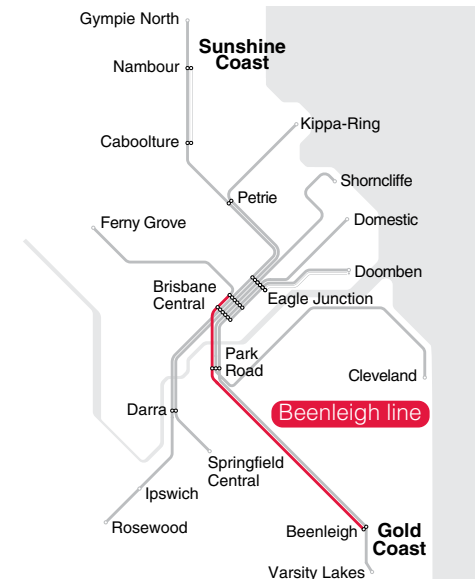

mini network map

See inside for complete network map.

© The State of Queensland (Department of Transport and Main Roads) 2021
Printed August 2021

Queensland Rail Limited ABN 71 132 181 090 - Version 16 - TG20358