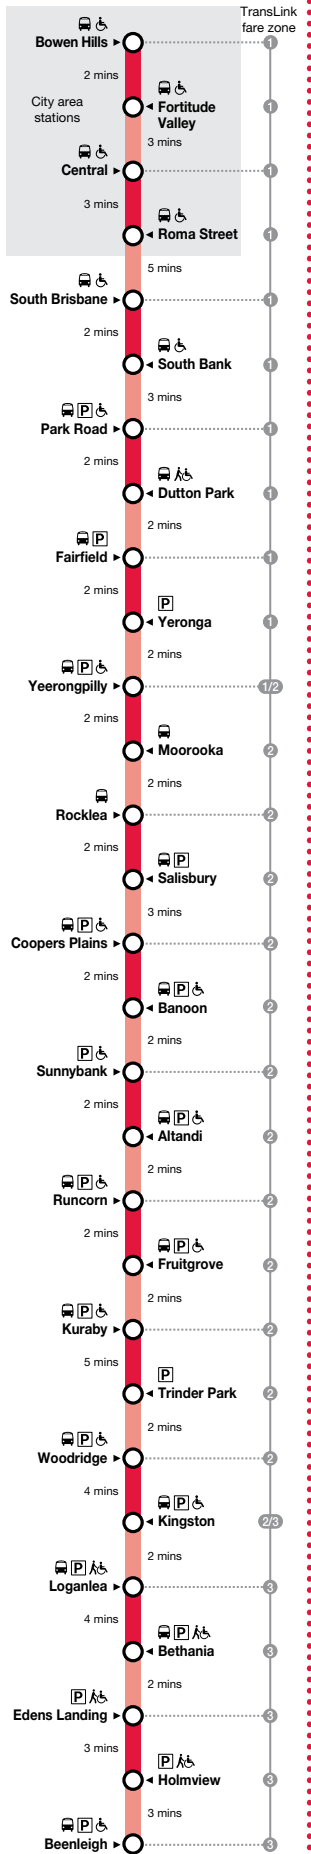

South East Queensland train network map

City to Beenleigh line information

Note: Travel times may vary for inbound services.

Network map key

- Ferry Grove and Beenleigh lines
- Shorncliffe and Cleveland lines
- Airport and Gold Coast lines
- Caboolture/Sunshine Coast and Ipswich/Rosewood lines
- Redcliffe Peninsula and Springfield lines
- Doomben line
- Special event service only
- Route 649: Nambour-Caboolture railbus

- Transfer to other train services
- TransLink fare zones
- Transfer to busway services
- Special fares apply
- Independent access
- Assisted access

This map only shows connecting railbus services at train stations. These railbus services replace train services. Many more bus services are scheduled to connect with train services at most train stations.

Express services do not stop at all stations depicted on this map. Please refer to separate line timetables for details.

Most train stations have free park'n'ride facilities.

For details visit translink.com.au or call 13 12 30 anytime.

* Services to and from the airport stations are operated by Airtrain Citylink Limited ABN 98 066 543 315 pursuant to a contract for services with Queensland Rail.

† Services to and from Gympie North do not stop at Eagle Junction.

Schematic map – not to scale.

Line information key

- This station has a connecting bus service
- Parking available
- Independent access
- Assisted access