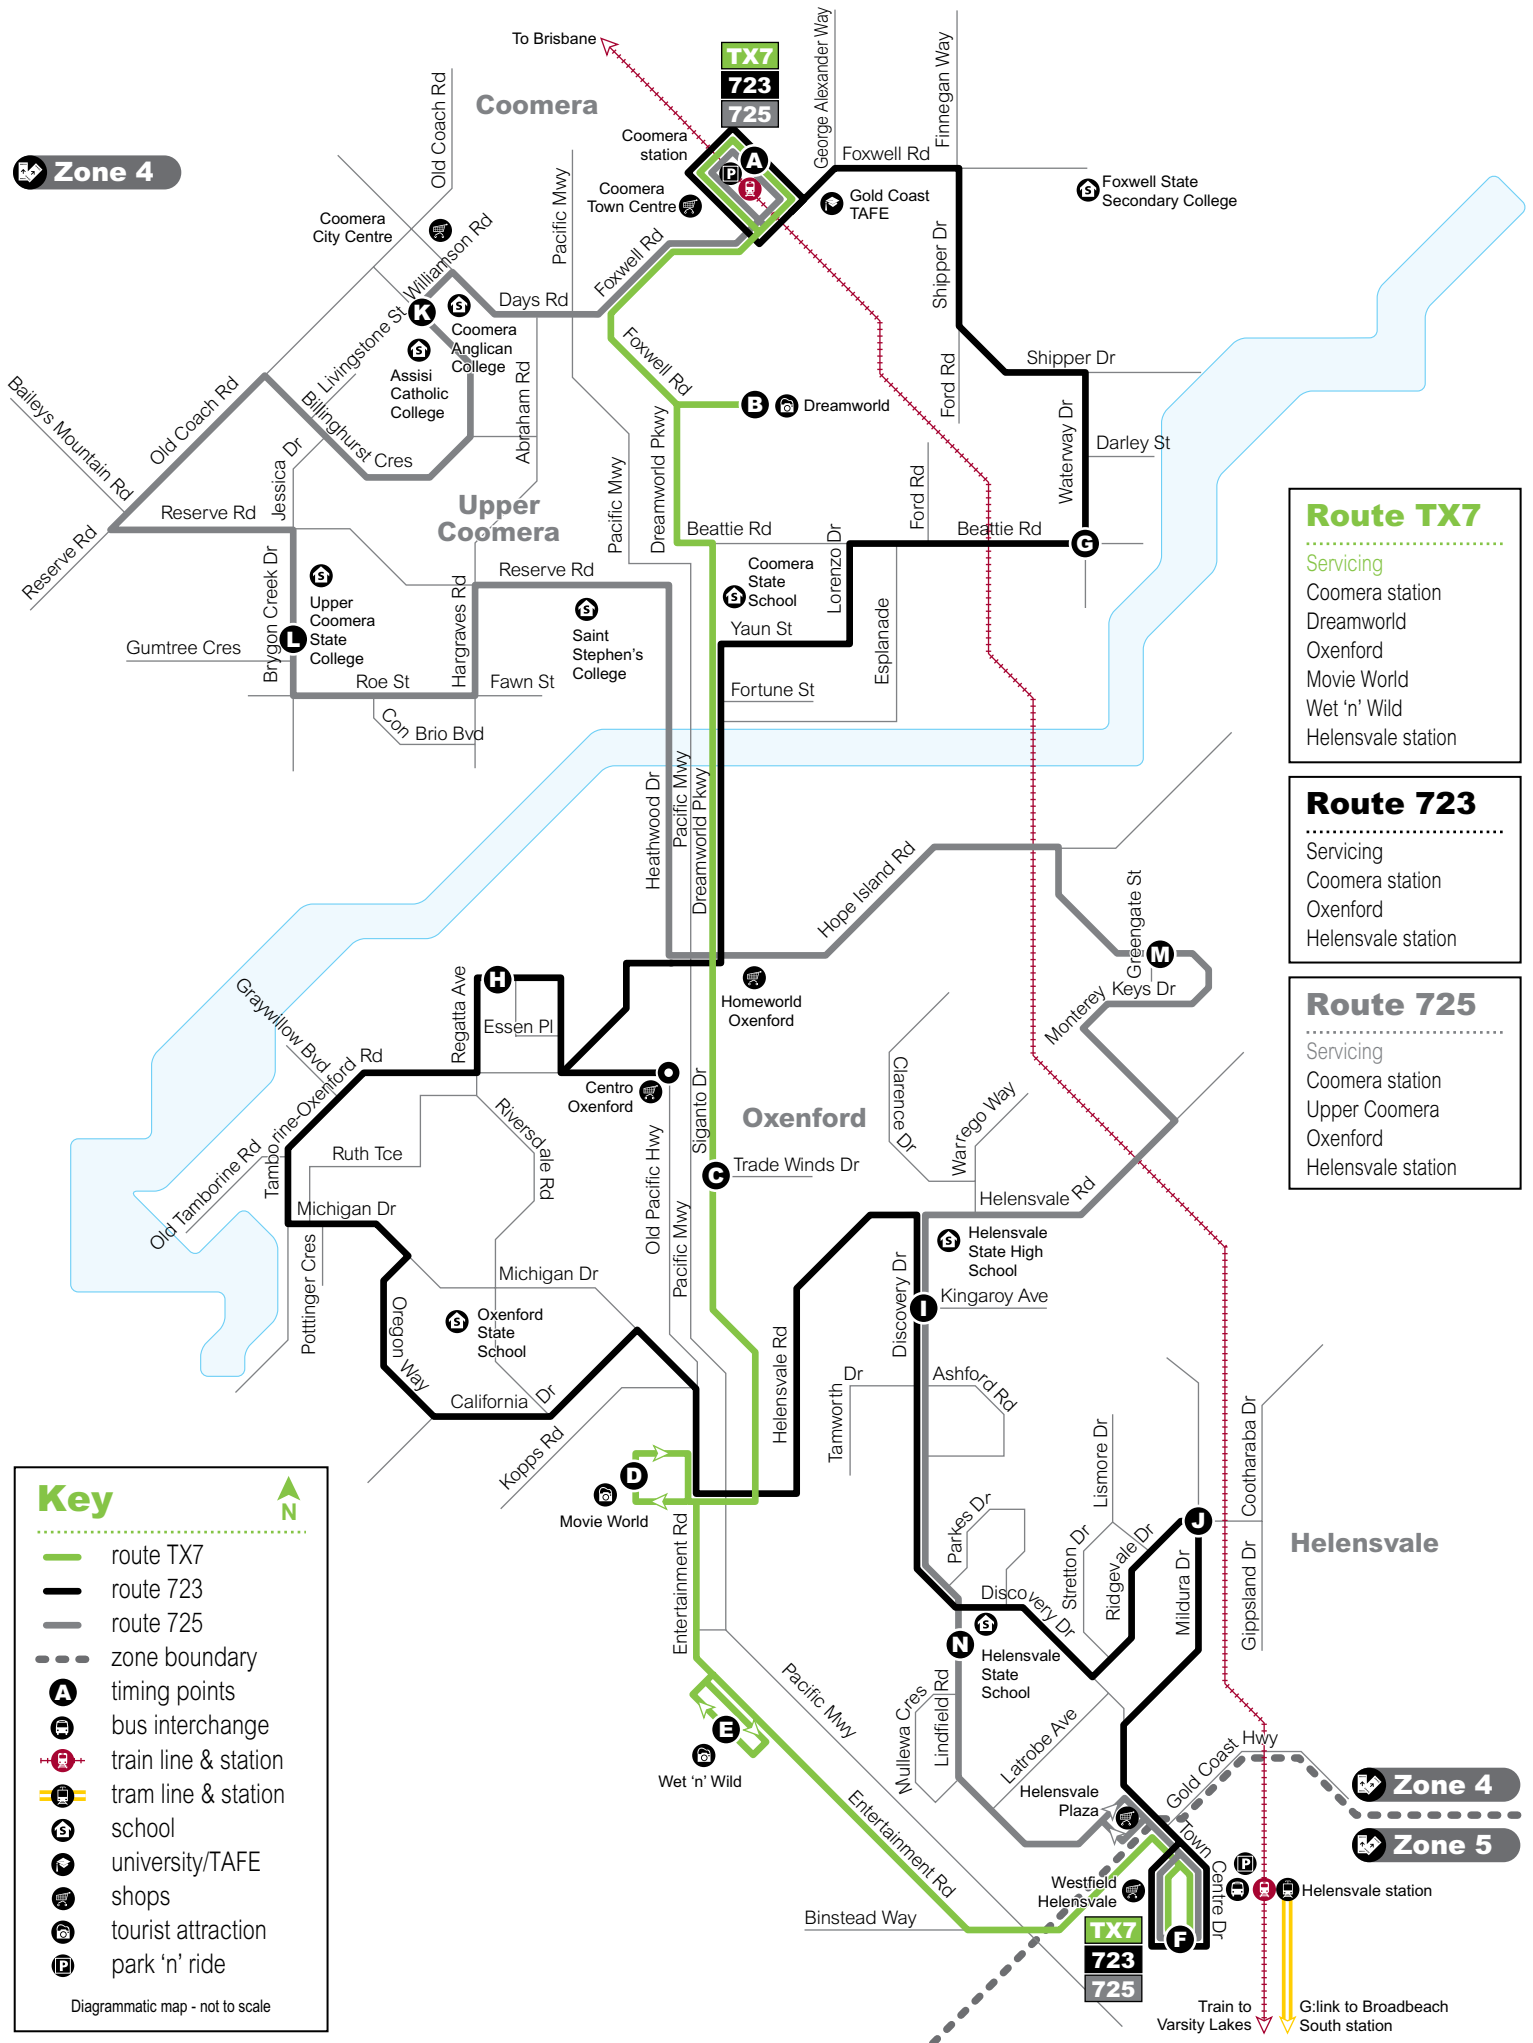

723 Coomera to Helensvale servicing Coomera station, Oxenford and Helensvale station. Operates 7 days.

725 Coomera to Helensvale servicing Coomera station, Upper Coomera and Helensvale station. Operates 7 days.

© The State of Queensland (Department of Transport and Main Roads) 2021
Printed August 2021

Monday to Friday

map ref	Route number	TX7	TX7	TX7	TX7	TX7	TX7	TX7	TX7	TX7	TX7	TX7	TX7	TX7	TX7	TX7	TX7	TX7	TX7	
		am	am	am	am	am	am	am	am	pm	pm	pm	pm	pm	pm	pm				
A	Coomera station 	8.07	8.39	9.09	9.39	10.09	10.39	11.09	11.39	12.09	12.39	1.09	1.39	2.09	2.39	3.09				
B	Dreamworld	8.21	8.49	9.15	9.45	10.15	10.45	11.15	11.45	12.15	12.45	1.15	1.45	2.15	2.45	3.15				
C	Siganto Dr near Trade Winds Dr	8.33	8.57	9.23	9.53	10.23	10.53	11.23	11.53	12.23	12.53	1.23	1.53	2.23	2.53	3.23	Departs every 10 minutes between 3pm and 5.30pm			
D	Movie World	8.41	9.05	9.31	10.01	10.31	11.01	11.31	12.01	12.31	1.01	1.31	2.01	2.31	3.01	3.31				
E	Wet'n'Wild	8.44	9.09	9.35	10.05	10.35	11.05	11.35	12.05	12.35	1.05	1.35	2.05	2.35	3.05	3.35				
F	Helensvale Station  	8.51	9.16	9.42	10.12	10.42	11.12	11.42	12.12	12.42	1.12	1.42	2.12	2.42	3.14	3.44				

H School holiday only times.

S School day only times.

Routes

TX7, 723, 725

Route map

Zone 4

Route TX7

- Servicing
- Coomera station
 - Dreamworld
 - Oxenford
 - Movie World
 - Wet 'n' Wild
 - Helensvale station