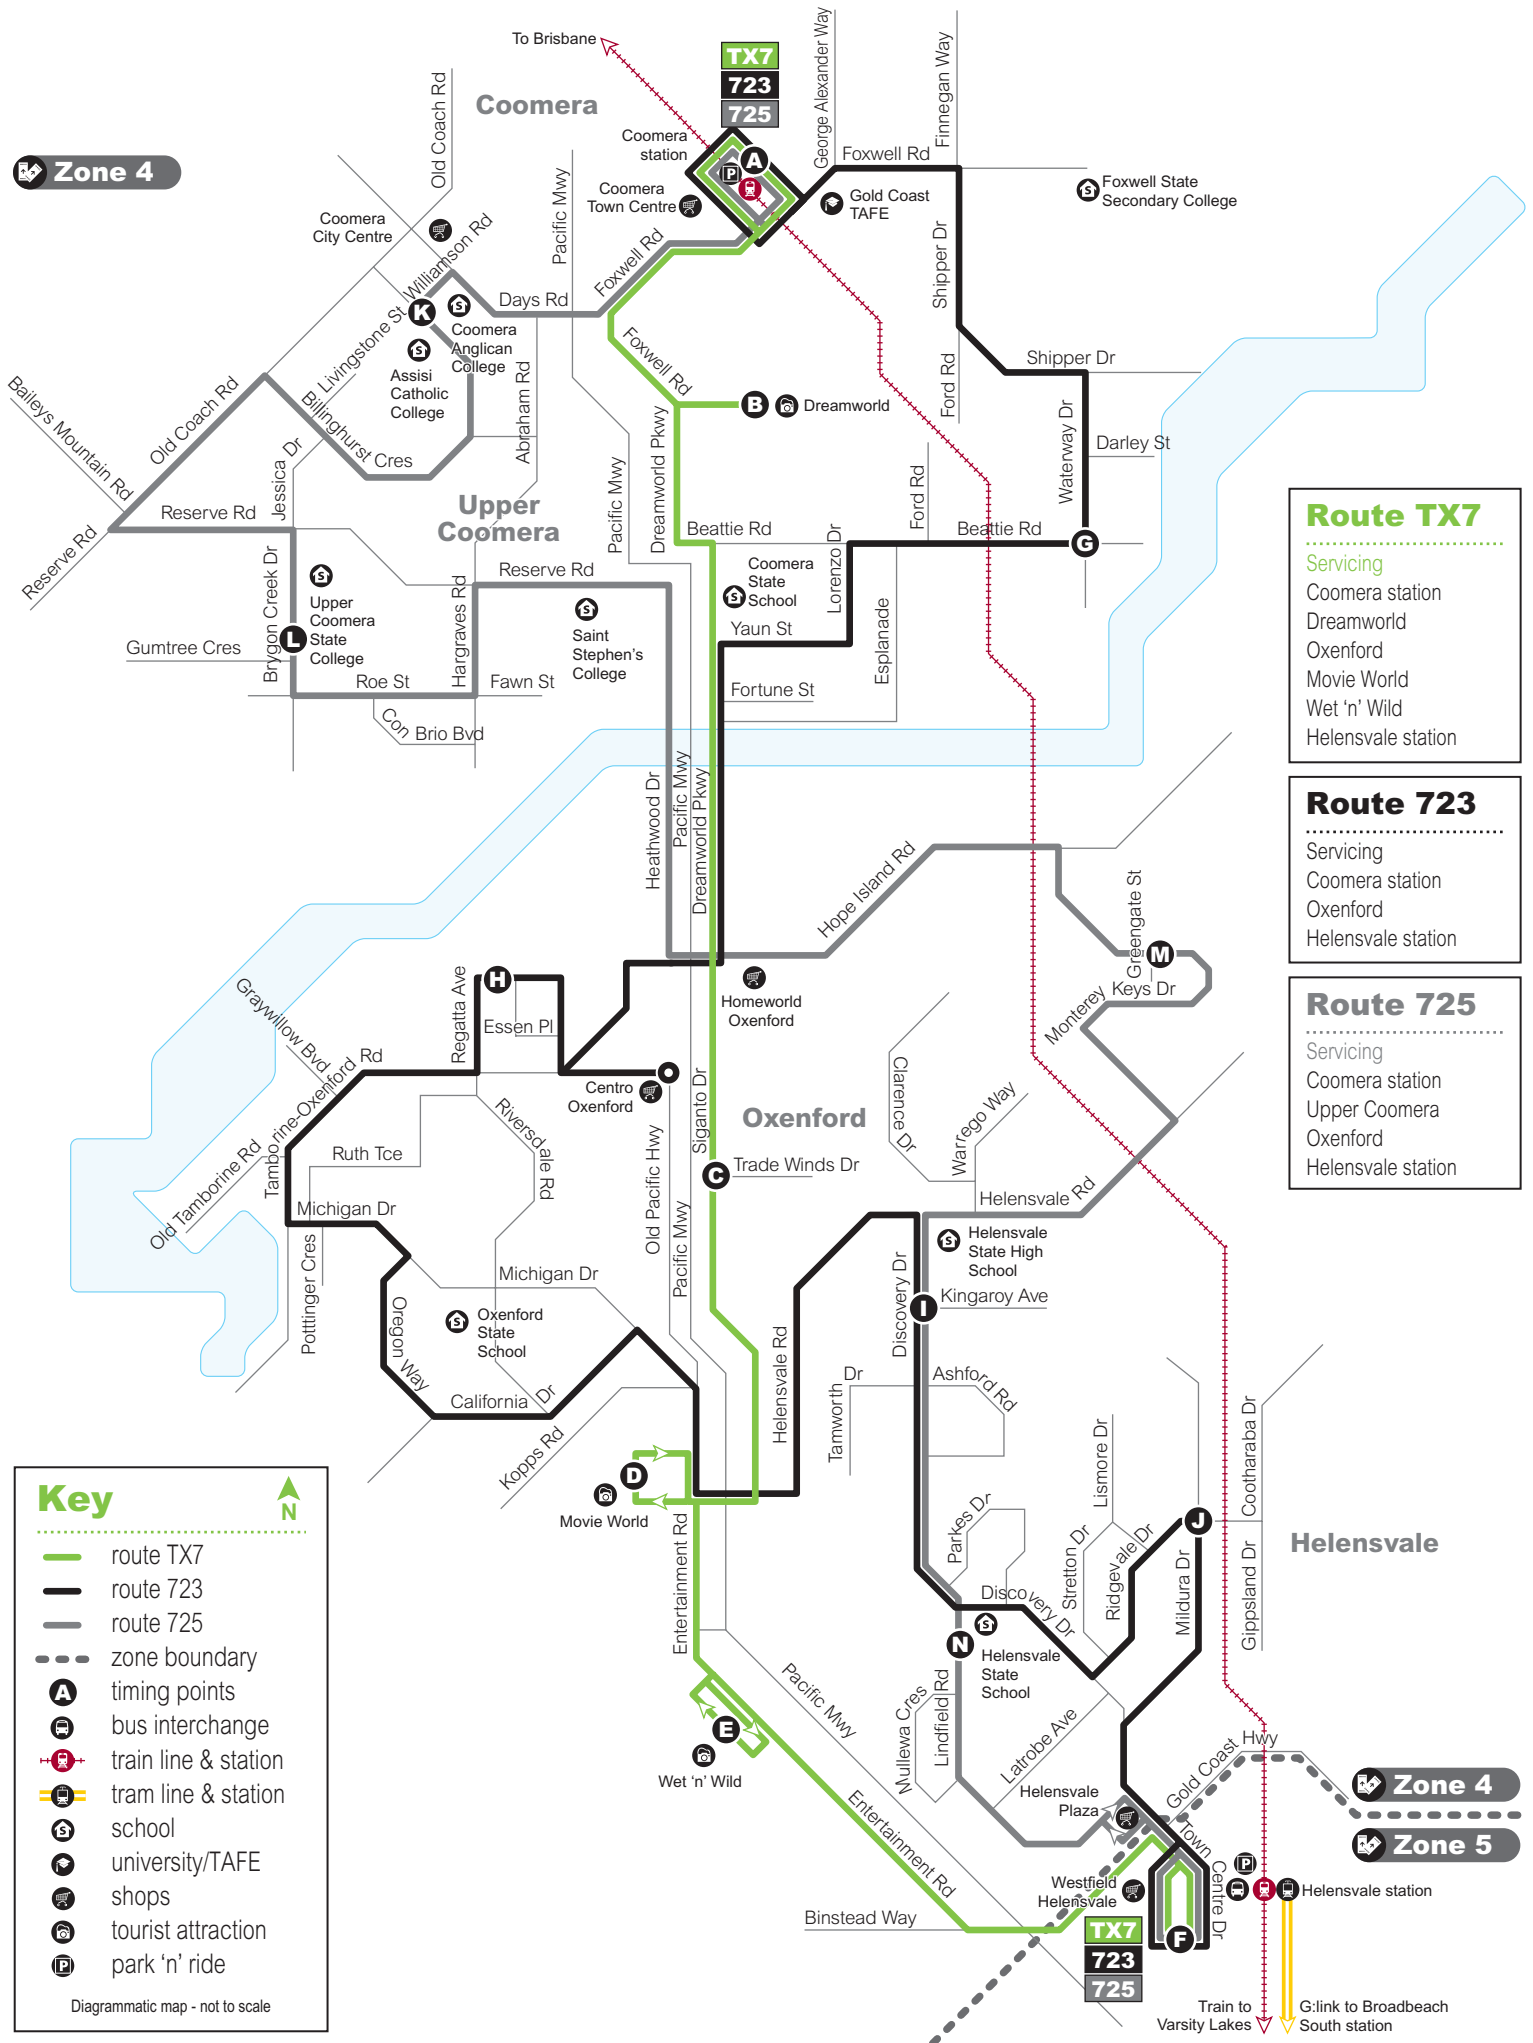

TX7 Coomera to Helensvale servicing Coomera station, Dreamworld, Movie World, Wet 'n' Wild and Helensvale station. Operates 7 days.

723 Coomera to Helensvale servicing Coomera station, Oxenford and Helensvale station. Operates 7 days.

Routes

TX7, 723, 725

Route map

Zone 4

Route TX7

Servicing
 Coomera station
 Dreamworld
 Oxenford
 Movie World
 Wet 'n' Wild
 Helensvale station

Route 723

Servicing
 Coomera station
 Oxenford
 Helensvale station

map ref	Route number	723	723	723	723	723	723	723	723	723
		am	am	am	am	am	pm	pm	pm	pm
A	Coomera station	7.07	S8.07	H8.07	9.07	11.07	1.07	2.07	3.07	4.07
G	Marine Precinct - Beattie Rd	7.12	S8.13	H8.10	9.10	11.10	1.10	2.10	3.10	4.12
H	Regatta Ave near Essen Pl	7.26	S8.33	H8.22	9.22	11.22	1.22	2.22	3.22	4.32
I	Discovery Dr near Kingaroy Ave	7.40	S8.46	H8.36	9.36	11.36	1.36	2.36	3.36	4.43
J	Ridgevale Dr near Mildura Dr	7.45	S8.52	H8.42	9.42	11.42	1.42	2.42	3.42	4.48
F	Helensvale station	7.52	S8.58	H8.48	9.48	11.48	1.48	2.48	3.48	4.51

Saturday, Sunday & public holidays*

map ref	Route number	723	723	723	723
		am	am	pm	pm
A	Coomera station	9.07	11.07	1.07	3.07
G	Marine Precinct - Beattie Rd	9.10	11.10	1.10	3.10
H	Regatta Ave near Essen Pl	9.22	11.22	1.22	3.22
I	Discovery Dr near Kingaroy Ave	9.36	11.36	1.36	3.36
J	Ridgevale Dr near Mildura Dr	9.42	11.42	1.42	3.42
F	Helensvale station	9.48	11.48	1.48	3.48