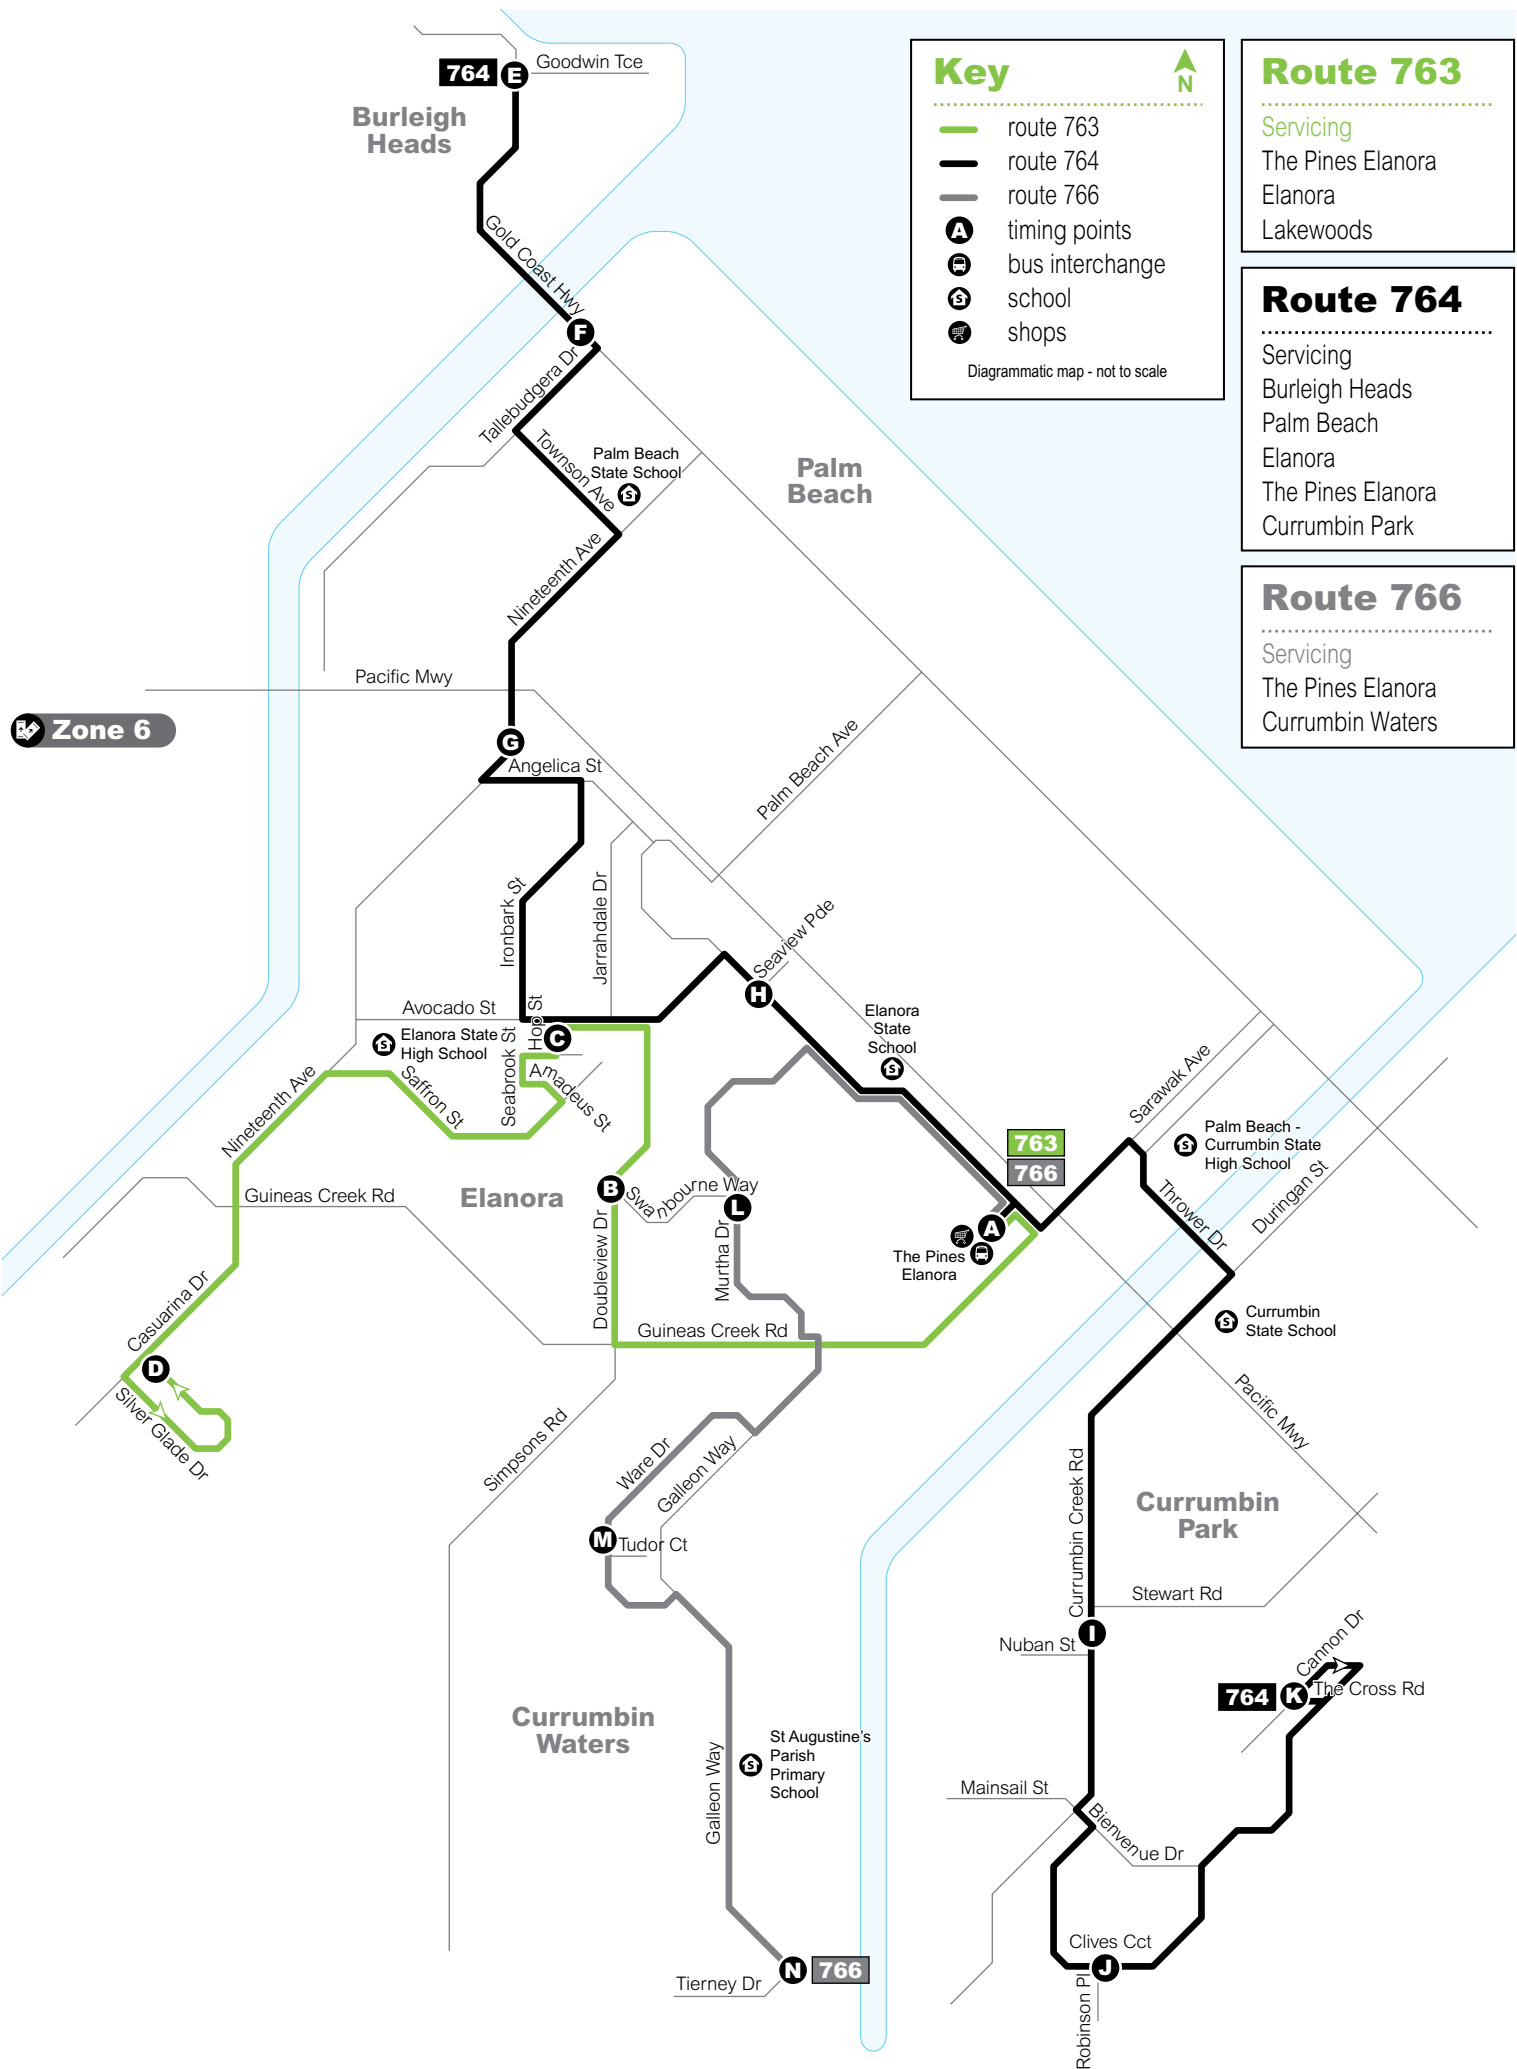

Route descriptions

763 Lakewoods to The Pines Elanora servicing Lakewoods, Elanora and The Pines Elanora. Operates 7 days.

764 Burleigh Heads to Currumbin Park servicing Burleigh Heads, Palm Beach, Elanora, The Pines Elanora and Currumbin Park. Operates 7 days.

Routes

763, 764, 766

Route map

Lakewoods to The Pines Elanora

servicing Lakewoods, Elanora and The Pines Elanora

Monday to Friday

map ref	Route number	763	763	763	763	763	763	763	763	763
		am	am	am	am	am	pm	pm	pm	pm
D	Lakewoods Estate, Silver Glade Dr	7.48	8.58	9.58	10.58	11.58	12.58	1.58	2.58	3.58
C	Hop St near Seabrook St	7.53	9.03	10.03	11.03	12.03	1.03	2.03	3.03	4.03
B	Doubleview Dr near Swanbourne Way	7.55	9.05	10.05	11.05	12.05	1.05	2.05	3.05	4.05
A	The Pines Shopping Centre	8.00	9.10	10.10	11.10	12.10	1.10	2.10	3.10	4.10

Saturday, Sunday & public holidays*

map ref	Route number	764	764	764	764	764	764	764	764
		am	am	am	pm	pm	pm	pm	pm
E	Burleigh Heads	8.15	9.15	10.15	11.15	12.15	1.15	2.15	3.15
F	Tallebudgera Tourist Park	8.18	9.18	10.18	11.18	12.18	1.18	2.18	3.18
G	Nineteenth Ave near Angelica St	8.23	9.23	10.23	11.23	12.23	1.23	2.23	3.23
H	KP McGrath Dr near Seaview Pde	8.27	9.27	10.27	11.27	12.27	1.27	2.27	3.27
A	The Pines Shopping Centre stop A	8.32	9.32	10.32	11.32	12.32	1.32	2.32	3.32
I	Currumbin Creek Rd near Nuban St	8.40	9.40	10.40	11.40	12.40	1.40	2.40	3.40
J	Clives Cct near Robinson Pl	8.42	9.42	10.42	11.42	12.42	1.42	2.42	3.42
K	Currumbin Park, Cannon Dr	8.45	9.45	10.45	11.45	12.45	1.45	2.45	3.45