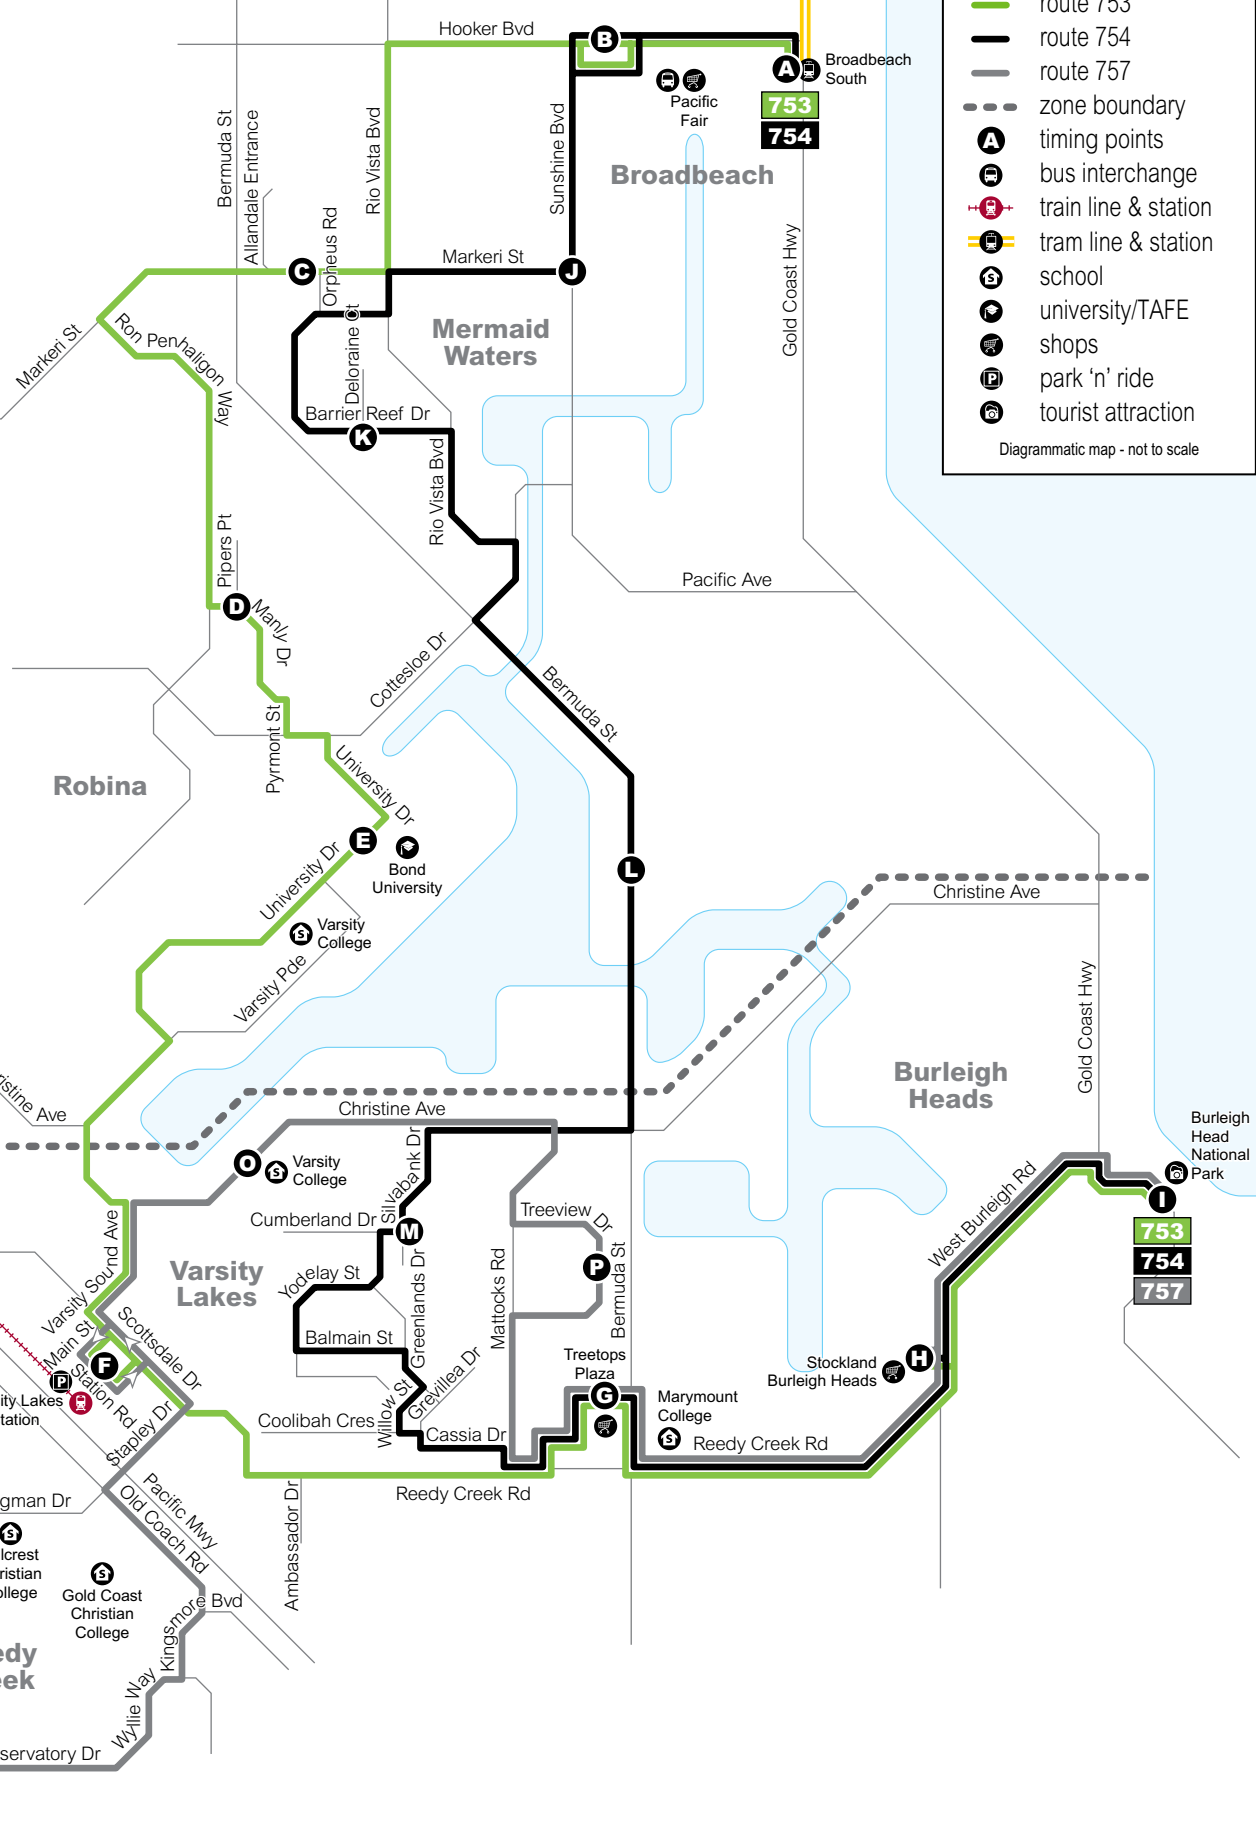

Routes

753, 754, 757

Route map

Route 753

1. **Servicing**
2. Broadbeach South station
   - Pacific Fair
   - Bond University
   - Varsity Lakes station
   - Stockland Burleigh Heads
   - Burleigh Heads

Route 754

1. **Servicing**
2. Broadbeach South station
   - Pacific Fair
   - Mermaid Waters
   - Varsity Lakes
   - Stockland Burleigh Heads
   - Burleigh Heads

Route 757

1. **Servicing**
2. Reedy Creek
   - Varsity Lakes station
   - Stockland Burleigh Heads
   - Burleigh Heads

Zone 5

Key

- route 753
- route 754
- route 757
- zone boundary
- timing points
- bus interchange
- train line & station
- tram line & station
- school
- university/TAFE
- shops
- park 'n' ride
- tourist attraction

Diagrammatic map - not to scale

Zone 5

Zone 6

To Brisbane

757

G:link to Helensvale
Broadbeach North
Broadbeach South

753
754

753
754
757