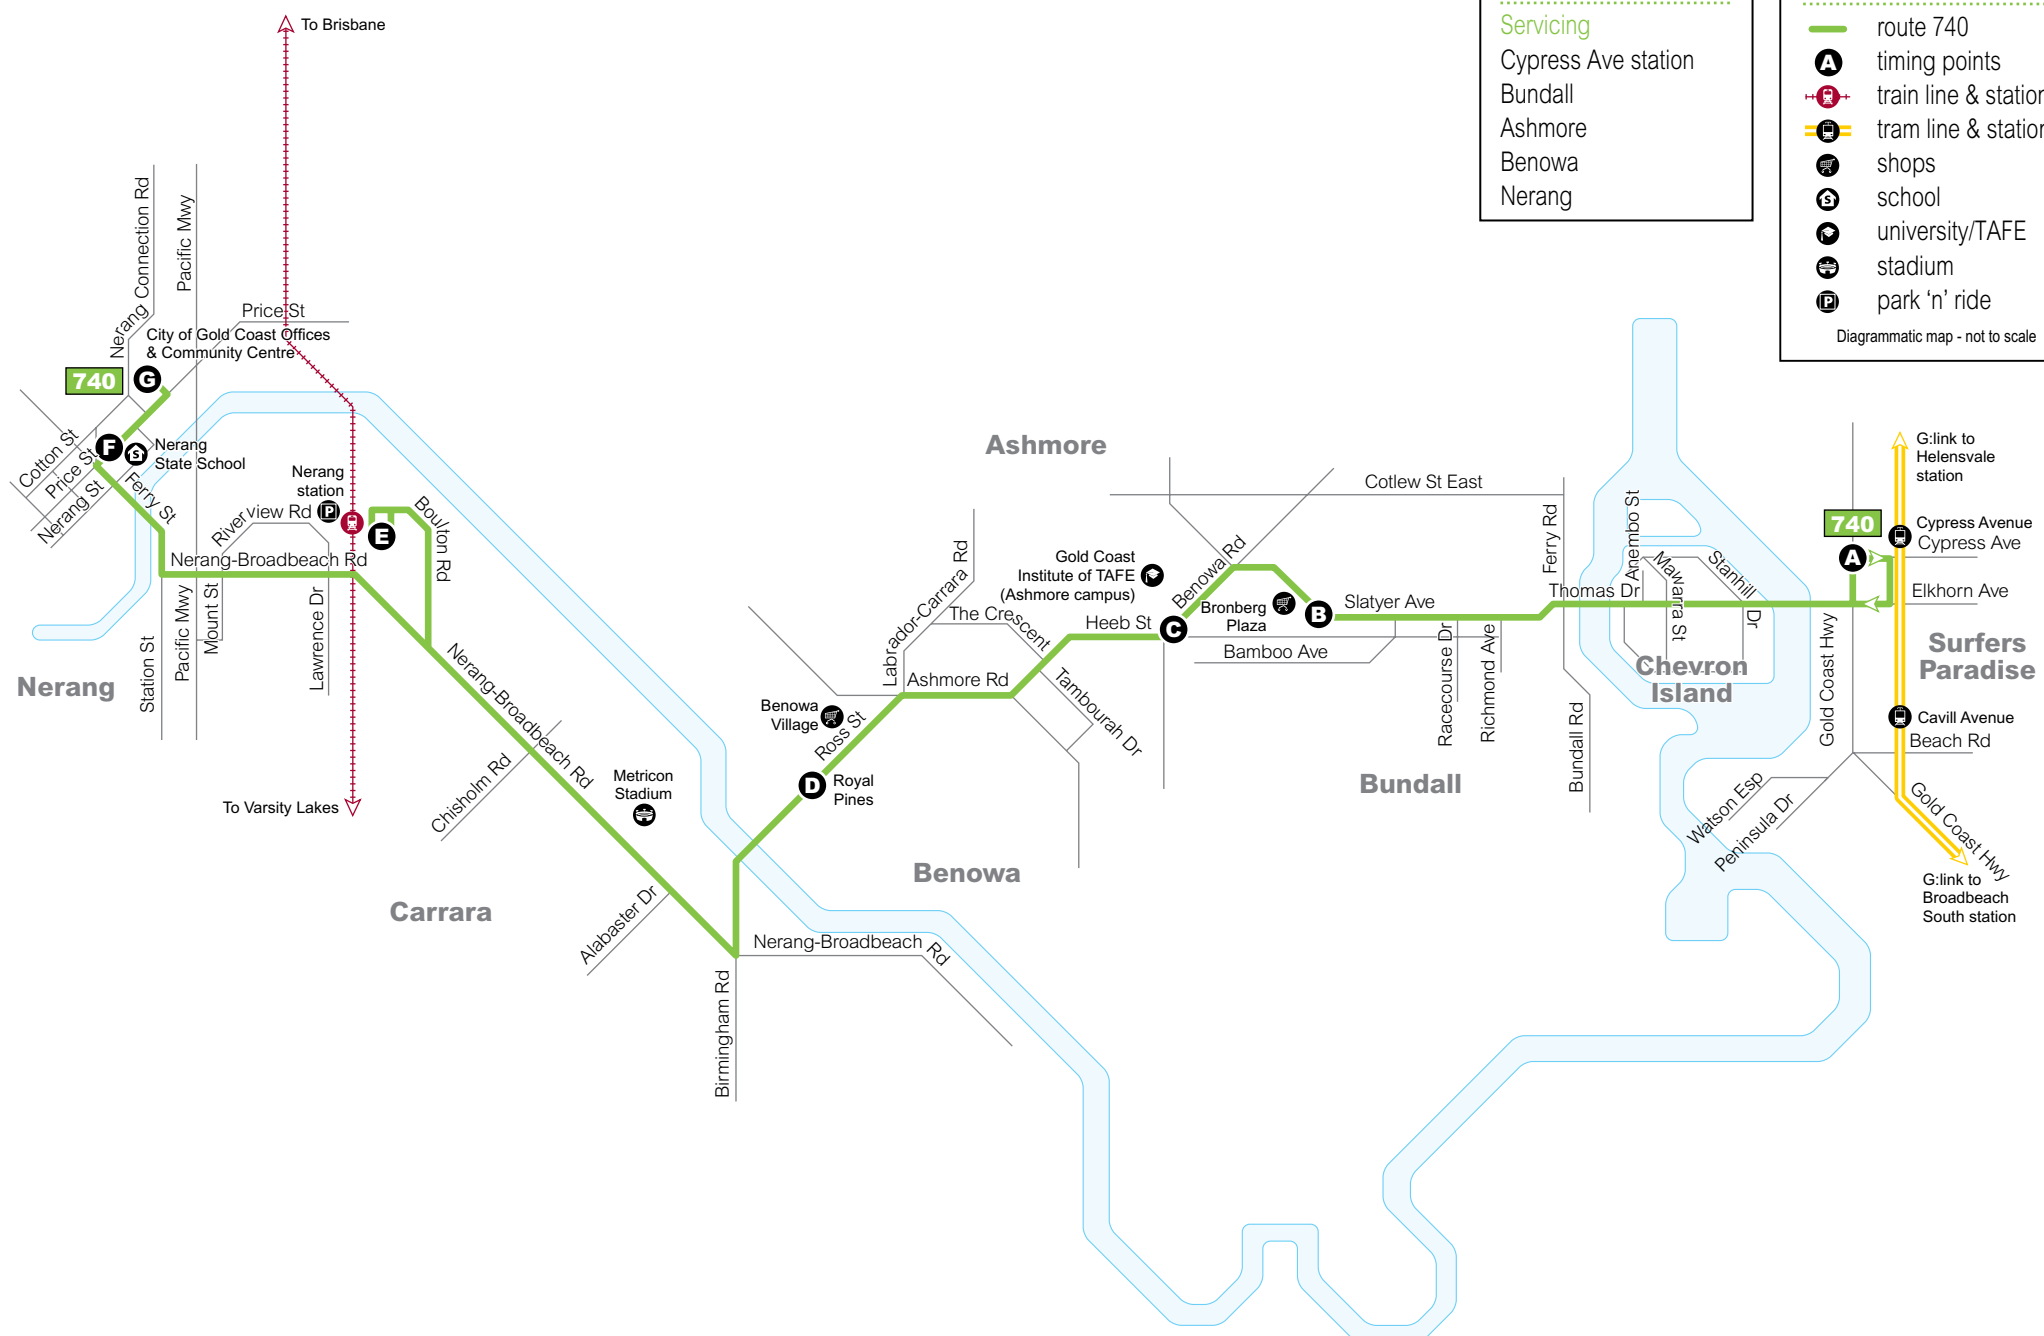

Key

- route 740
- timing points
- train line & station
- tram line & station
- shops
- school
- university/TAFE
- stadium
- park 'n' ride

Diagrammatic map - not to scale

Monday to Friday

map ref	Route number	740	740	740	740	740	740	740	740	740	740	740	740	740	740	740	740	740	740		
		am	am	am	am	am	am	am	am	am	am	am	am	am	am	am	am	am	am		
A	Surfers Paradise, Cypress Av 	5.40	6.10	6.45	7.00	7.15	7.30	7.43	7.59	8.10	8.29	8.44	9.00	9.16	9.31	9.46	10.01	10.16	10.31	10.46	11.01
B	Bronberg Plaza	5.47	6.17	6.54	7.09	7.24	7.39	7.54	8.10	8.22	8.41	8.55	9.08	9.24	9.39	9.54	10.09	10.24	10.39	10.54	11.09
C	Gold Coast TAFE Ashmore	5.50	6.20	6.57	7.12	7.27	7.42	7.57	8.14	8.27	8.45	8.58	9.11	9.27	9.42	9.57	10.12	10.27	10.42	10.57	11.12
D	Benowa, Royal Pines	5.53	6.23	7.01	7.16	7.31	7.46	8.01	8.18	8.31	8.48	9.01	9.14	9.30	9.45	10.00	10.15	10.30	10.45	11.00	11.15
E	Nerang station, stop E 	6.01	6.31	7.09	7.24	7.39	7.54	8.09	8.26	8.39	8.56	9.09	9.22	9.38	9.53	10.08	10.23	10.38	10.53	11.08	11.23
F	Nerang State School	6.07	6.37	7.15	7.30	7.45	8.01	8.16	8.33	8.45	9.02	9.15	9.28	9.44	9.59	10.14	10.29	10.44	10.59	11.14	11.29
G	City of Gold Coast, Nerang	6.09	6.39	7.17	7.32	7.47	8.03	8.18	8.35	8.47	9.04	9.17	9.30	9.46	10.01	10.16	10.31	10.46	11.01	11.16	11.31