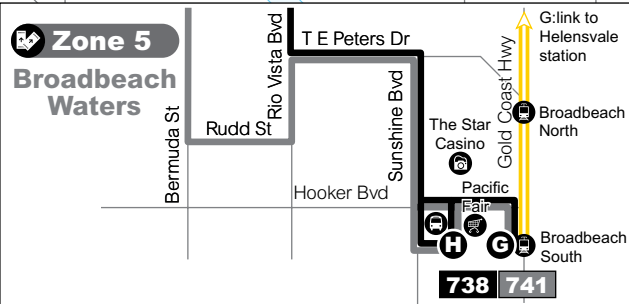

Monday to Friday

map ref	Route number	742	742	742	742	742	742	742	742	742	742	742
		am	am	am	am	am	am	pm	pm	pm	pm	pm
R	Molendinar, Mercantile Court	6.56	7.56	8.56	9.56	10.56	11.56	12.56	1.56	2.56	3.56	4.56
S	Ashmore City Shopping Centre	7.03	8.05	9.03	10.03	11.03	12.03	1.03	2.03	3.03	4.03	5.03
T	Currumburra Rd near Cotlew St	7.06	8.09	9.06	10.06	11.06	12.06	1.06	2.06	3.07	4.06	5.06
L	Gold Coast TAFE Ashmore	7.10	8.15	9.11	10.11	11.10	12.10	1.10	2.10	3.14	4.11	5.11
D	Southport Park Shopping Centre	7.16	8.24	9.18	10.18	11.17	12.17	1.17	2.17	3.23	4.18	5.18
F	Southport 	7.28	8.36	9.30	10.30	11.29	12.29	1.29	2.29	3.35	4.30	5.30

Route map

Route 737

Servicing
Southport station
Southport Park
Ashmore

Route 738

Servicing
Broadbeach South station
Pacific Fair
Broadbeach Waters
Ashmore
Griffith University station

Route 741

Servicing
Broadbeach South station
Pacific Fair
Broadbeach Waters
Benowa
Ashmore
Southport station

Route 742

Servicing
Molendinar
Ashmore
Southport station

Zone 5

Zone 5

Key

- route 737
- route 738
- route 741
- route 742
- timing points
- bus interchange
- train line & station
- tram line & station
- school
- university/TAFE
- shops
- hospital
- park 'n' ride
- tourist attraction

Diagrammatic map - not to scale

G-link to Broadbeach South station