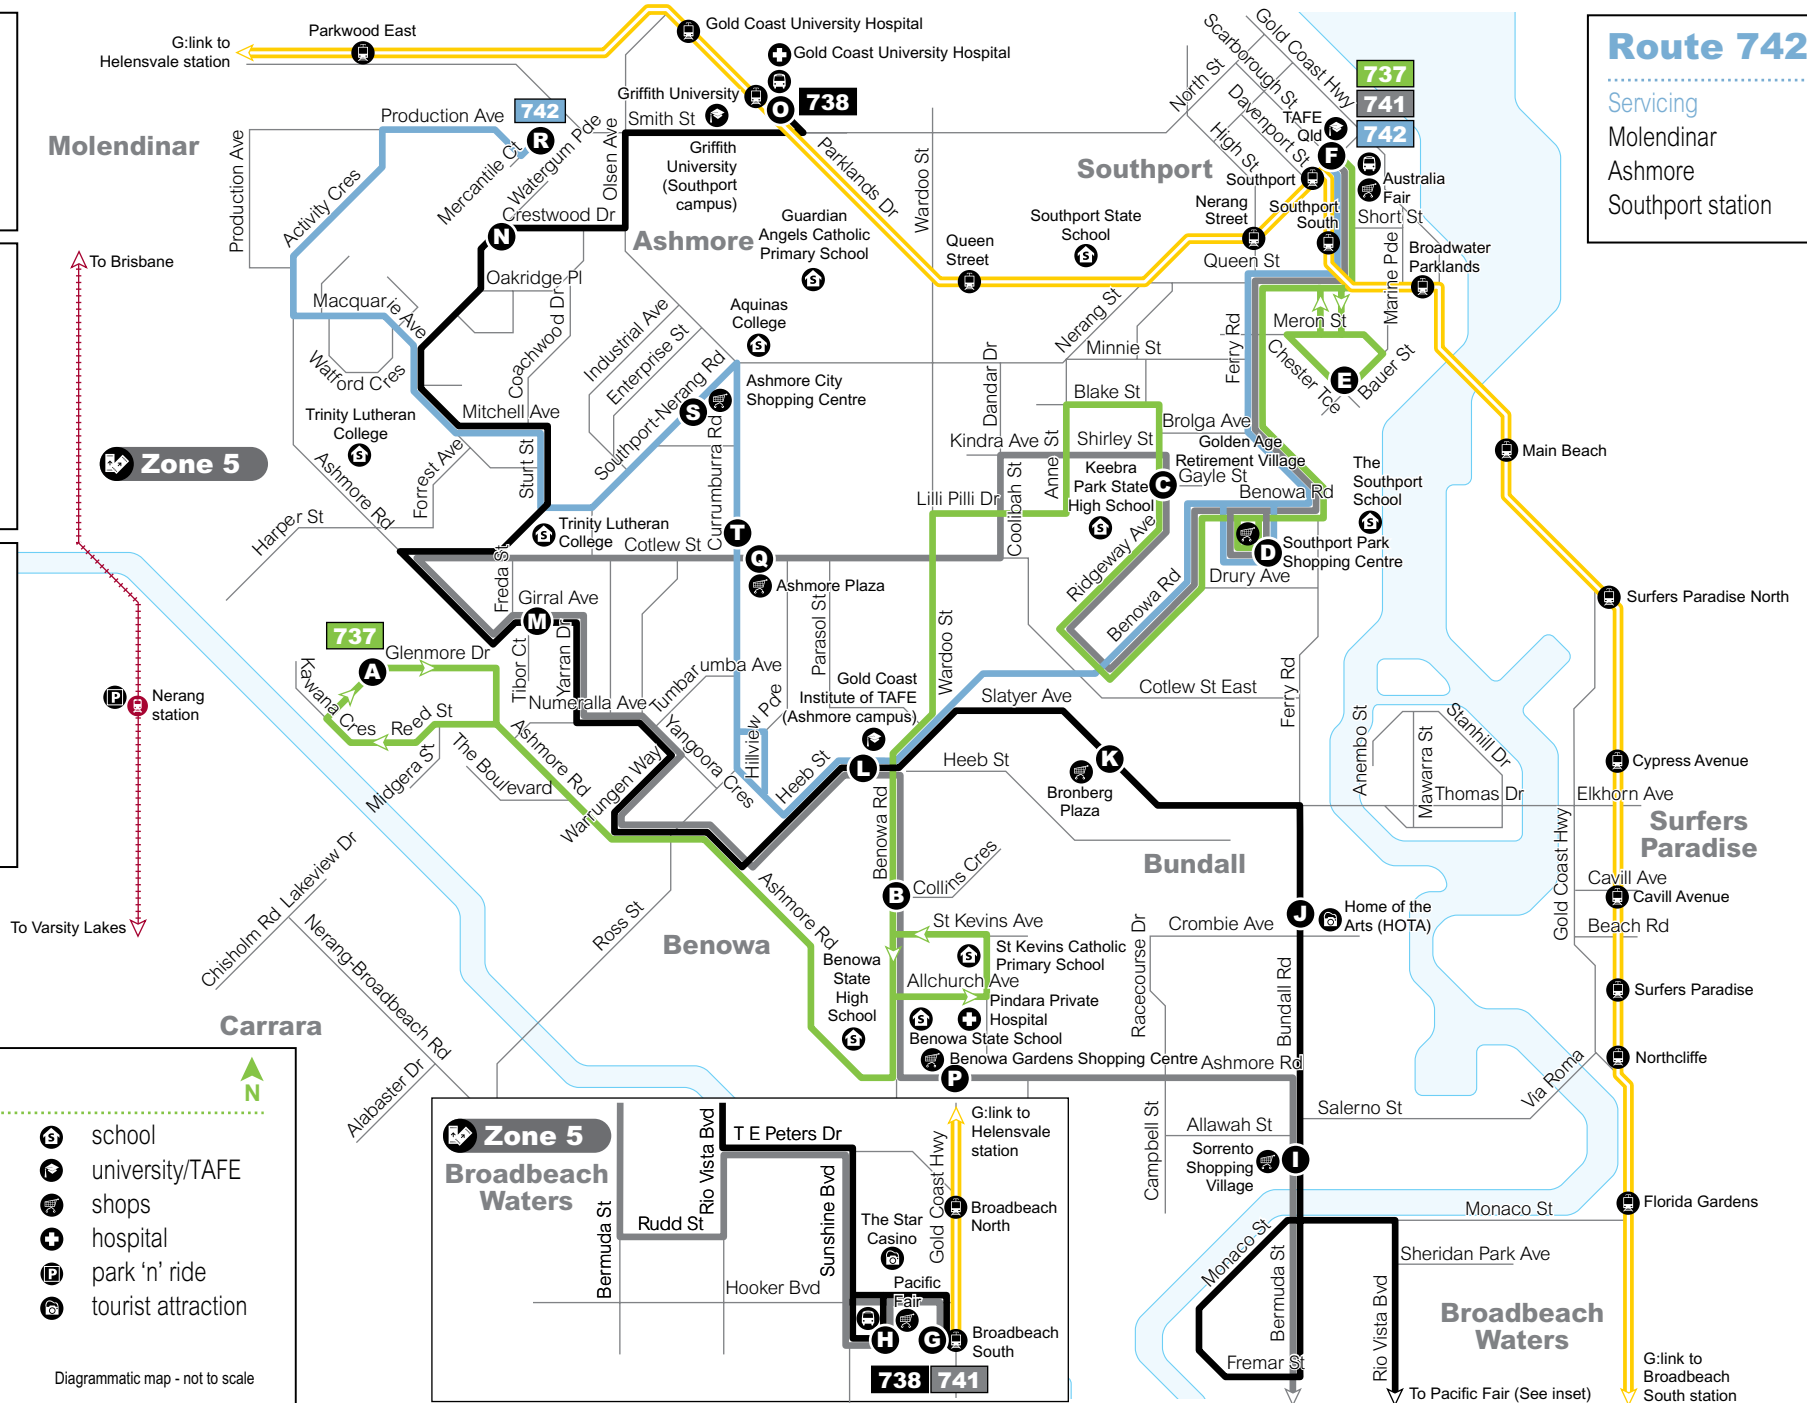

Monday to Friday

map ref	Route number	742	742	742	742	742	742	742	742	742	742	742
		am	am	am	am	am	pm	pm	pm	pm	pm	pm
F	Southport, stop A 	6.10	7.10	8.10	9.10	10.10	11.10	12.10	1.10	2.10	3.15	4.10
D	Southport Park Shopping Centre	6.18	7.18	8.18	9.19	10.19	11.19	12.19	1.19	2.19	3.26	4.20
L	Gold Coast TAFE Ashmore	6.23	7.25	8.25	9.24	10.24	11.24	12.24	1.24	2.25	3.33	4.26
T	Currumburra Rd near Cotlew St	6.28	7.30	8.30	9.29	10.29	11.29	12.29	1.29	2.30	3.39	4.31
S	Ashmore City Shopping Centre	6.30	7.33	8.33	9.31	10.31	11.31	12.31	1.31	2.33	3.43	4.33
R	Molendinar, Mercantile Court	6.39	7.42	8.42	9.40	10.40	11.40	12.40	1.40	2.42	3.52	4.42

Route map

Route 737

Servicing
Southport station
Southport Park
Ashmore

Route 738

Servicing
Broadbeach South station
Pacific Fair
Broadbeach Waters
Ashmore
Griffith University station

Route 741

Servicing
Broadbeach South station
Pacific Fair
Broadbeach Waters
Benowa
Ashmore
Southport station

Route 742

Servicing
Molendinar
Ashmore
Southport station

Zone 5

Zone 5

Key

- route 737
- route 738
- route 741
- route 742
- timing points
- bus interchange
- train line & station
- tram line & station
- school
- university/TAFE
- shops
- hospital
- park 'n' ride
- tourist attraction

Diagrammatic map - not to scale

G-link to Broadbeach South station