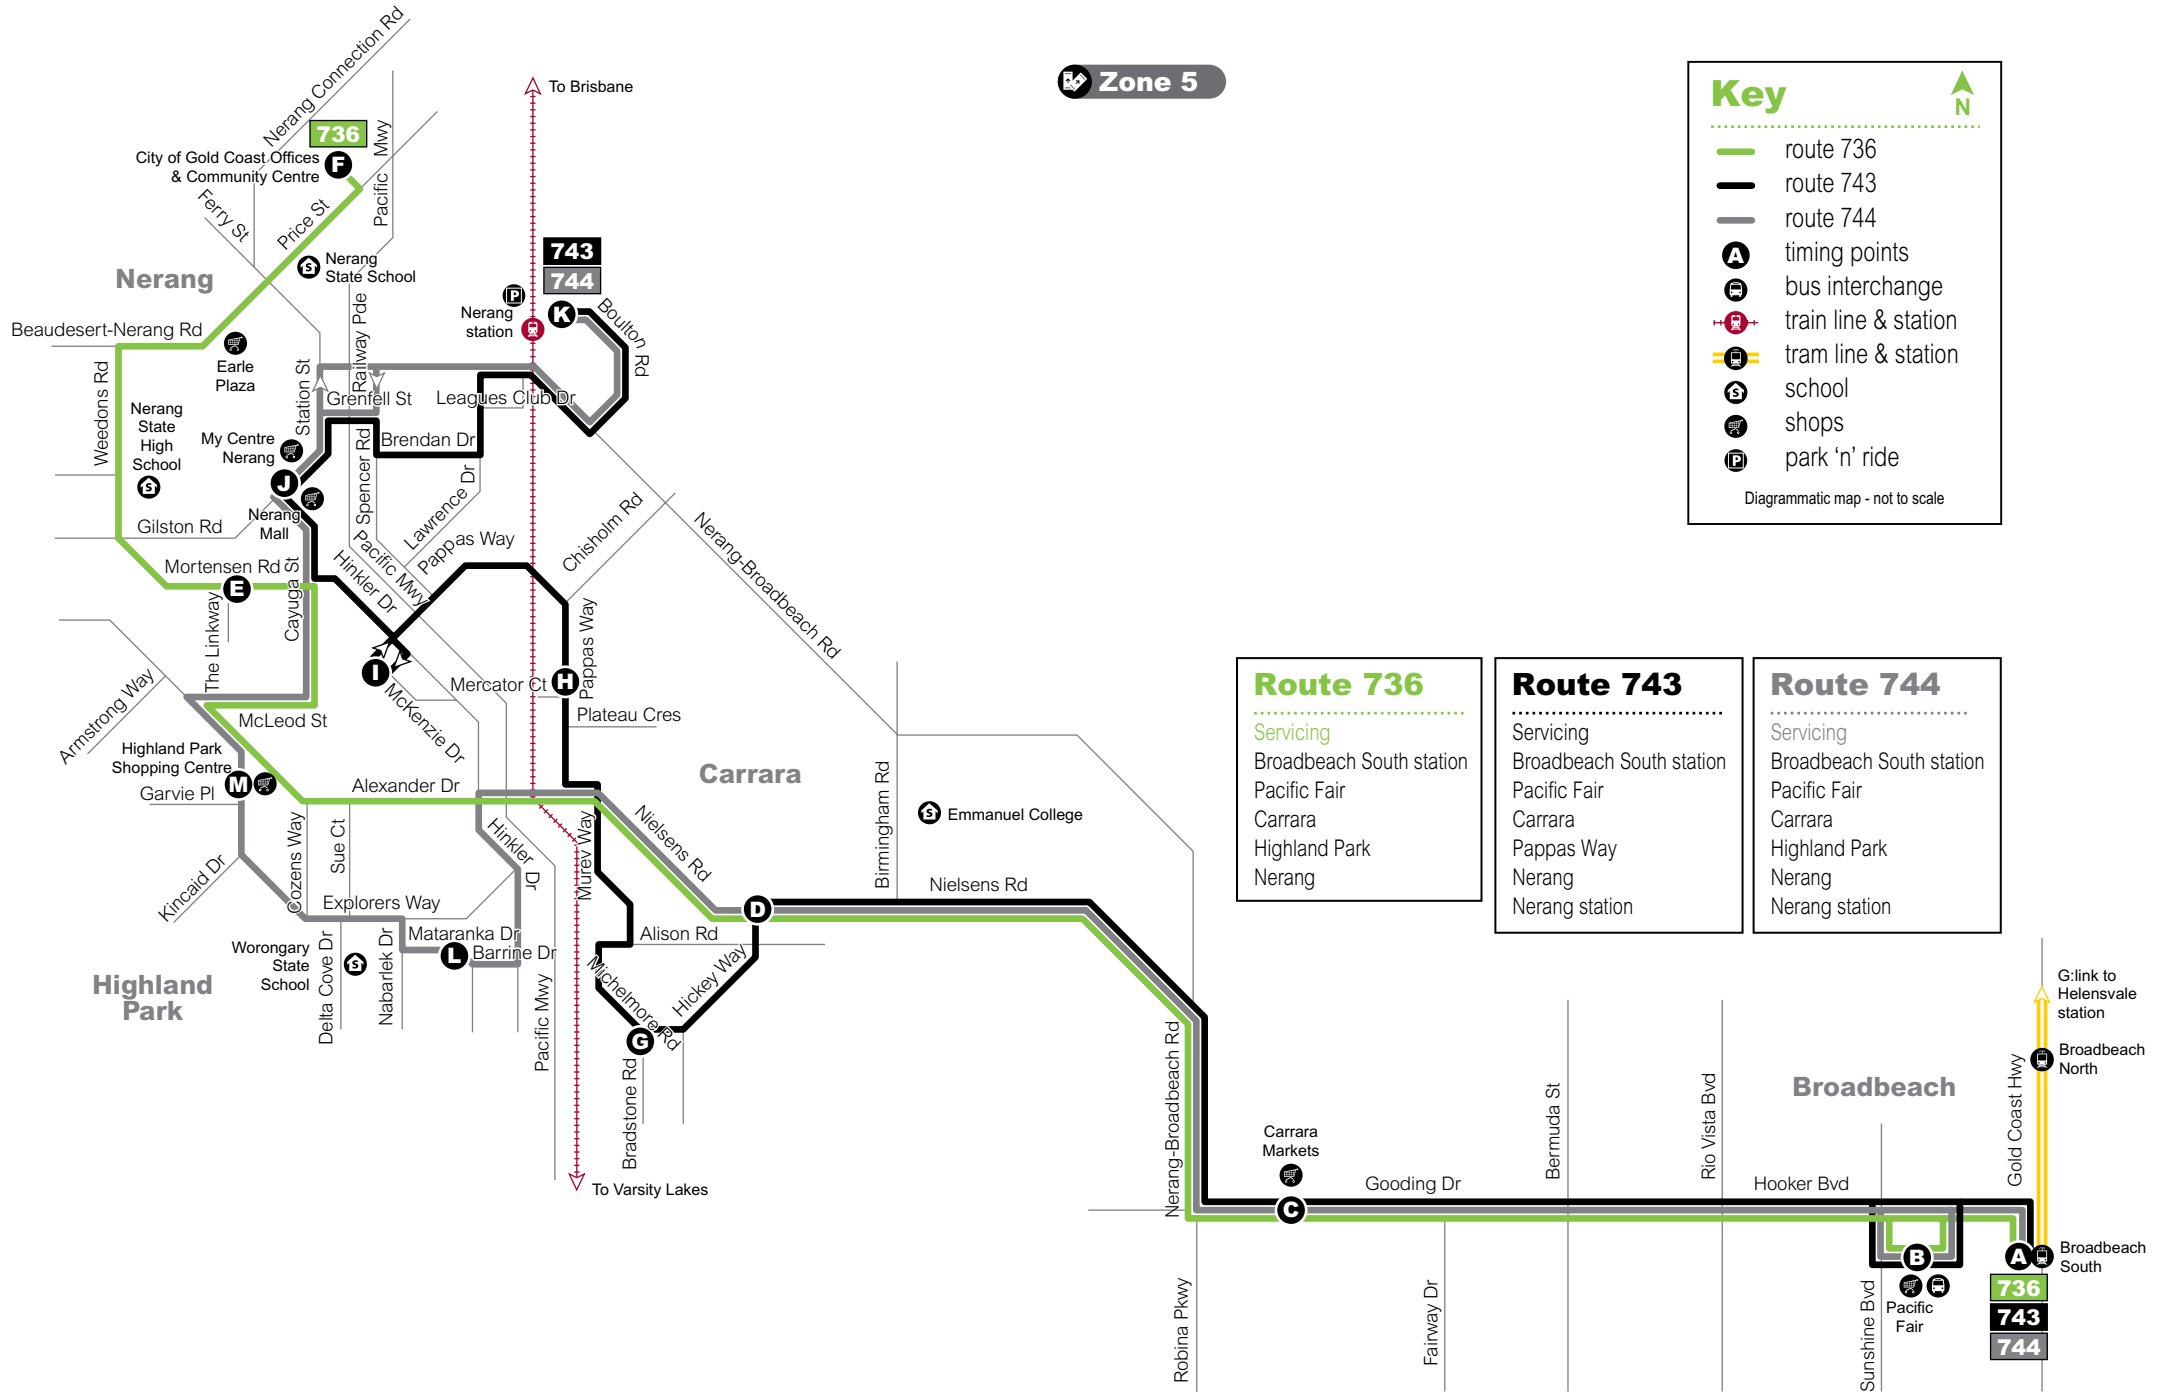

Routes 736, 743, 744

Route map

Zone 5

Key

- route 736
- route 743
- route 744
- timing points
- bus interchange
- train line & station
- tram line & station
- school
- shops
- park 'n' ride

Diagrammatic map - not to scale