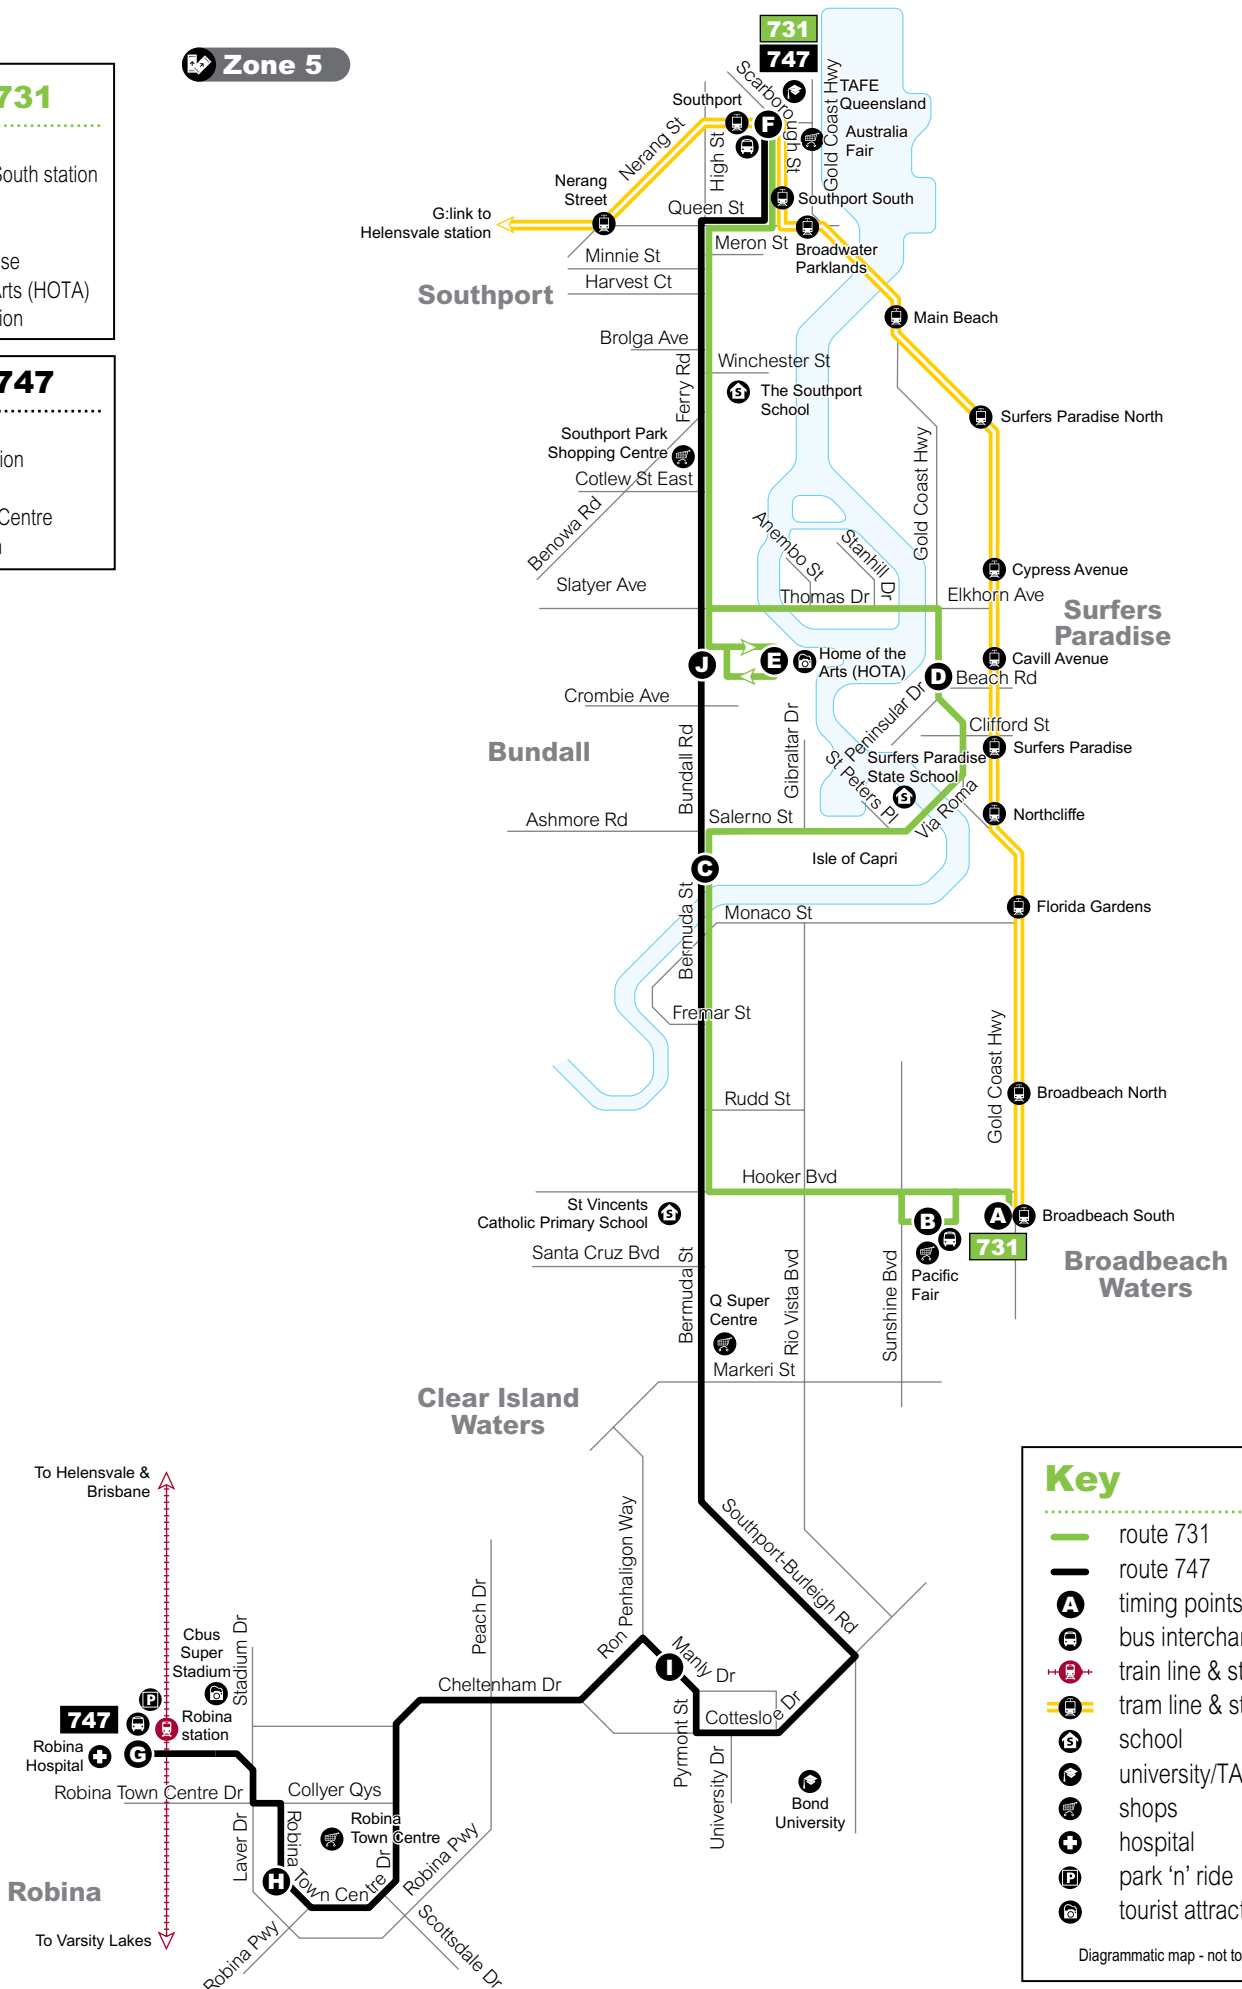

## Route descriptions

**731** Broadbeach South station to Southport servicing Broadbeach South station, Pacific Fair, Isle of Capri, Surfers Paradise, Home of the Arts (HOTA) and Southport. Operates 7 days.

Visit [translink.com.au](http://translink.com.au) or call 13 12 30

**Route 731**

Servicing

- Broadbeach South station
- Pacific Fair
- Isle of Capri
- Surfers Paradise
- Home of the Arts (HOTA)
- Southport station

**Route 747**

Servicing

- Southport station
- Bundall
- Robina Town Centre
- Robina station

**Zone 5**

**Key**

- route 731
- route 747
- timing points
- bus interchange
- train line & station
- tram line & station
- school
- university/TAFE
- shops
- hospital
- park 'n' ride
- tourist attraction